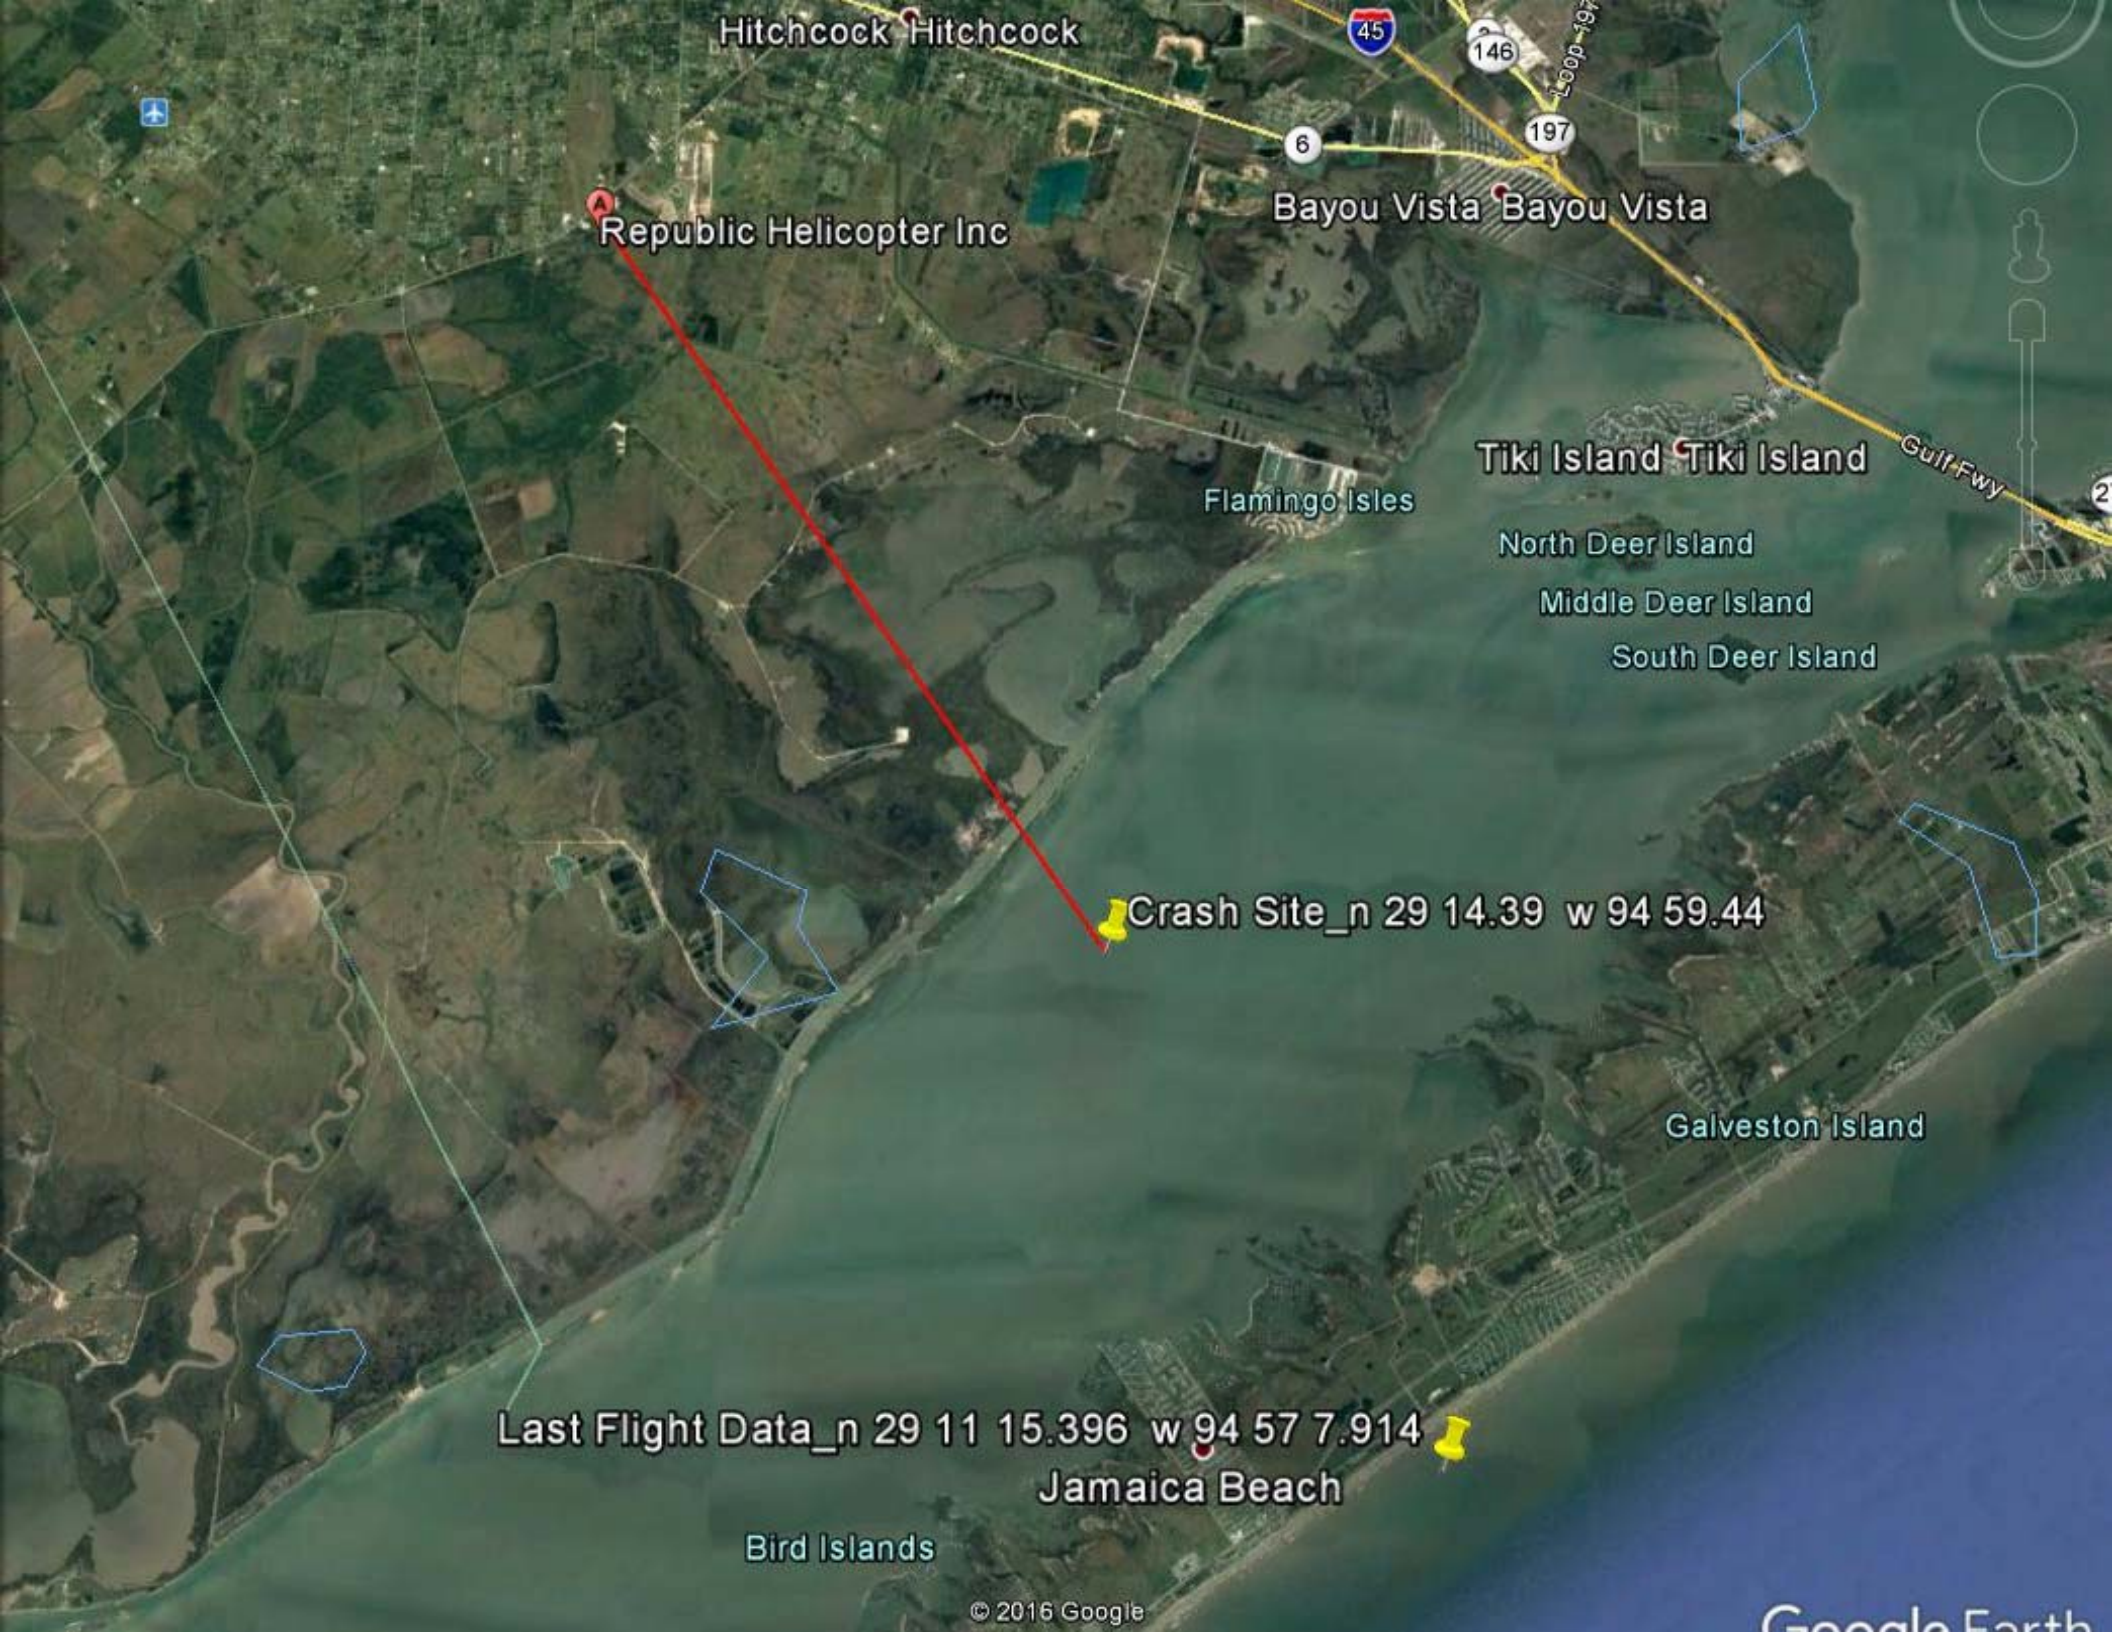

Tiki Island
Tiki Island

Flamingo Isles

North Deer Island

Middle Deer Island

South Deer Island

8.00 miles from Crash Site to GLS Airport
Crash Site_n 29 14.39 w 94 59.44

4.30 miles; 326.95°

Galveston Island

Shell Island

Jamaica Beach
Last Flight Data_n 29 11 15.396 w 94 57 7.914

Bird Islands

Snake Island

Republic Helicopter Inc

Bayou Vista Bayou Vista

Tiki Island Tiki Island

North Deer Island

Middle Deer Island

South Deer Island

Galveston Island

Jamaica Beach

Bird Islands

Crash Site_n 29 14.39 w 94 59.44

Last Flight Data_n 29 11 15.396 w 94 57 7.914

Republic Helicopters, 2TE1

Bayou Vista Bayou

Flamingo Isles

6.96 miles, 325.73°

Crash Site_n 29 14.39 w 94 59.44