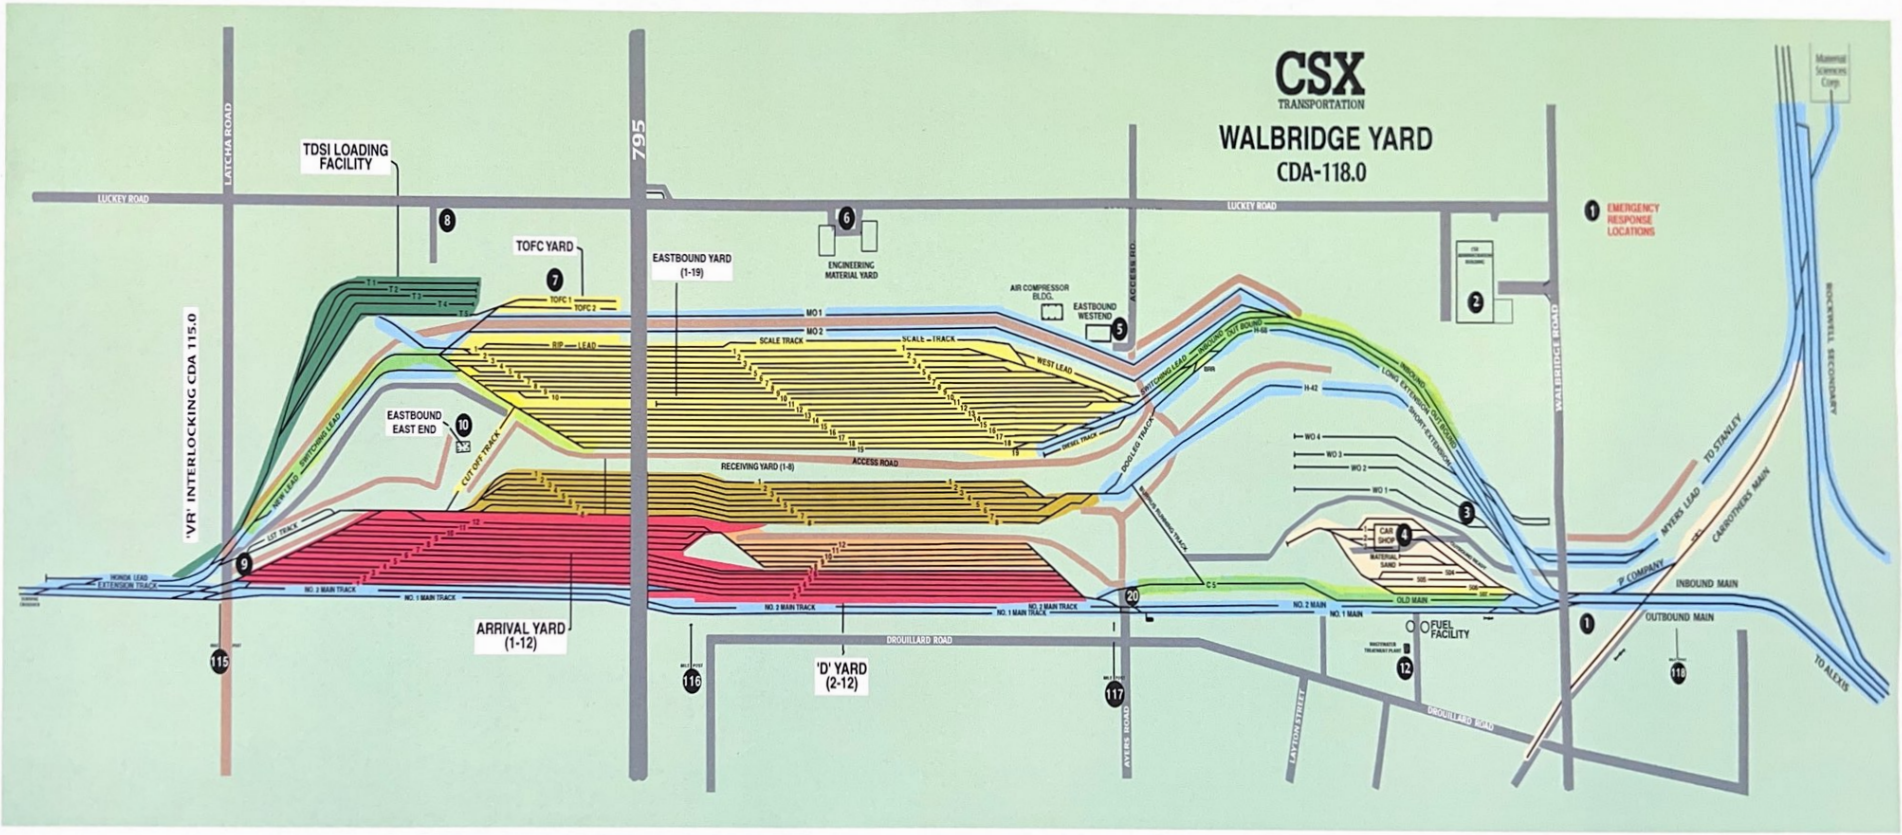

**CSX**  
TRANSPORTATION

**WALBRIDGE YARD**  
CDA-118.0

TDSI LOADING FACILITY

TOFC YARD

EASTBOUND YARD (1-19)

ENGINEERING MATERIAL YARD

AIR COMPRESSOR BLDG.

EASTBOUND WESTEND

EASTBOUND EAST END

RECEIVING YARD (1-8)

D' YARD (2-12)

FUEL FACILITY

EMERGENCY RESPONSE LOCATIONS

VR INTERLOCKING CDA 115.0

795

WALBRIDGE BRIDGE

LATCHA ROAD

LUCKY ROAD

115

116

117

118

119

120