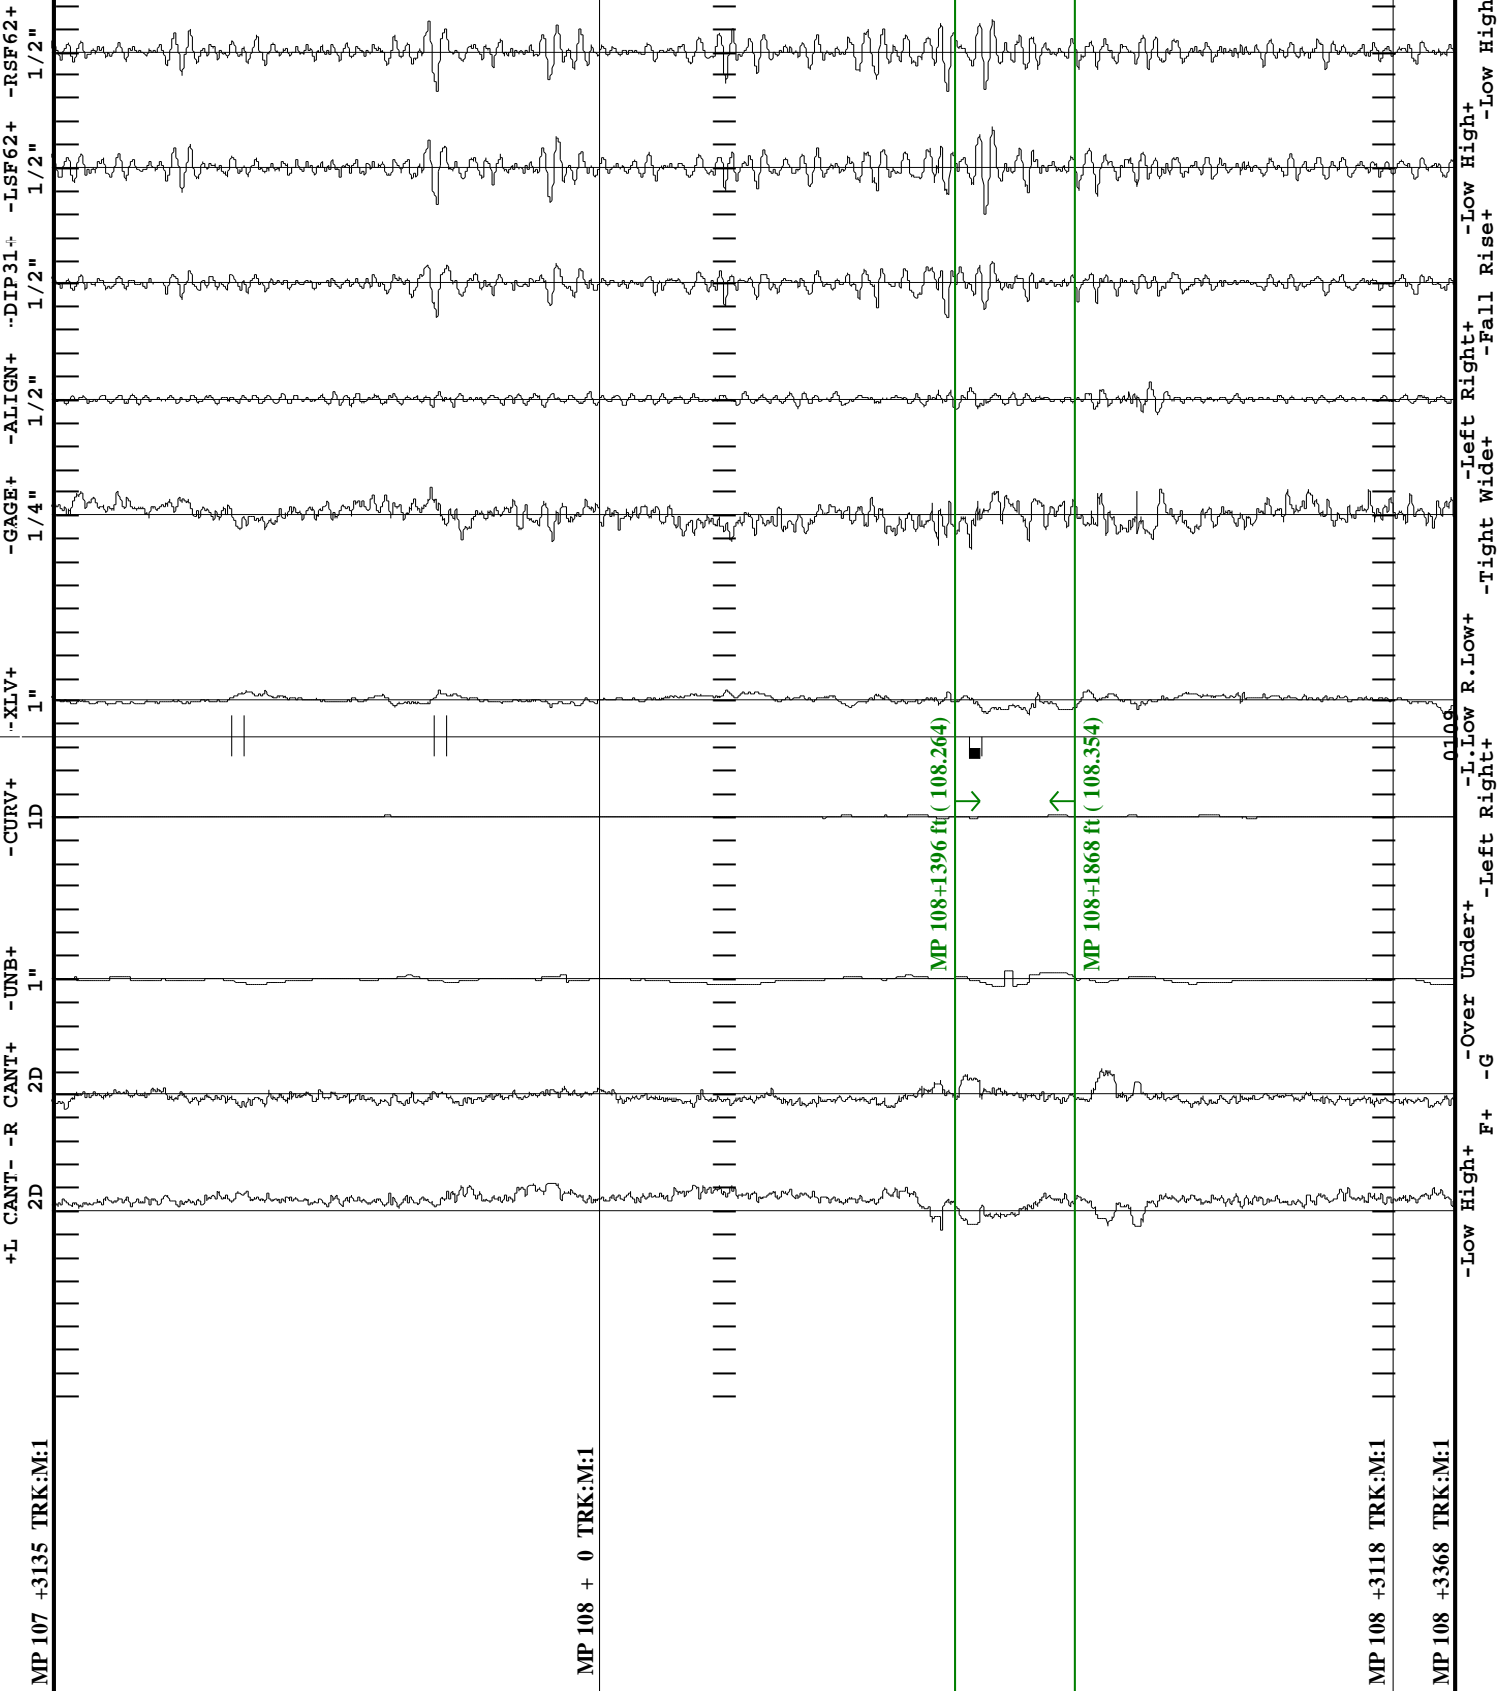

LS: 0477
Mode:R/G

Div : POWD RIV SOUTH
TestDate - 10/15/2023

<<BNSF Track Measurement Car Strip Chart>> CAR 92 (UMT006)

Sub : PIKES PEAK

LS: 0477
Mode:FG

Div : POWD RIV SOUTH
TestDate - 10/15/2023

<<BNSF Track Measurement Car Strip Chart>> CAR 92 (UMT006)

Sub : PIKES PEAK

Pspd:0

0

FSpd:55

55

LS: 0477
Mode:FG

Div : POWD RIV SOUTH
TestDate - 10/15/2023

<<BNSF Track Measurement Car Strip Chart>> CAR 92 (UMT006)

Sub : PIKES PEAK

LS: 0477
Mode:FG

Div : POWD RIV SOUTH
TestDate - 10/15/2023

<<BNSF Track Measurement Car Strip Chart>> CAR 92 (UMT006)

Sub : PIKES PEAK

Pspd:0

0

FSpd:55