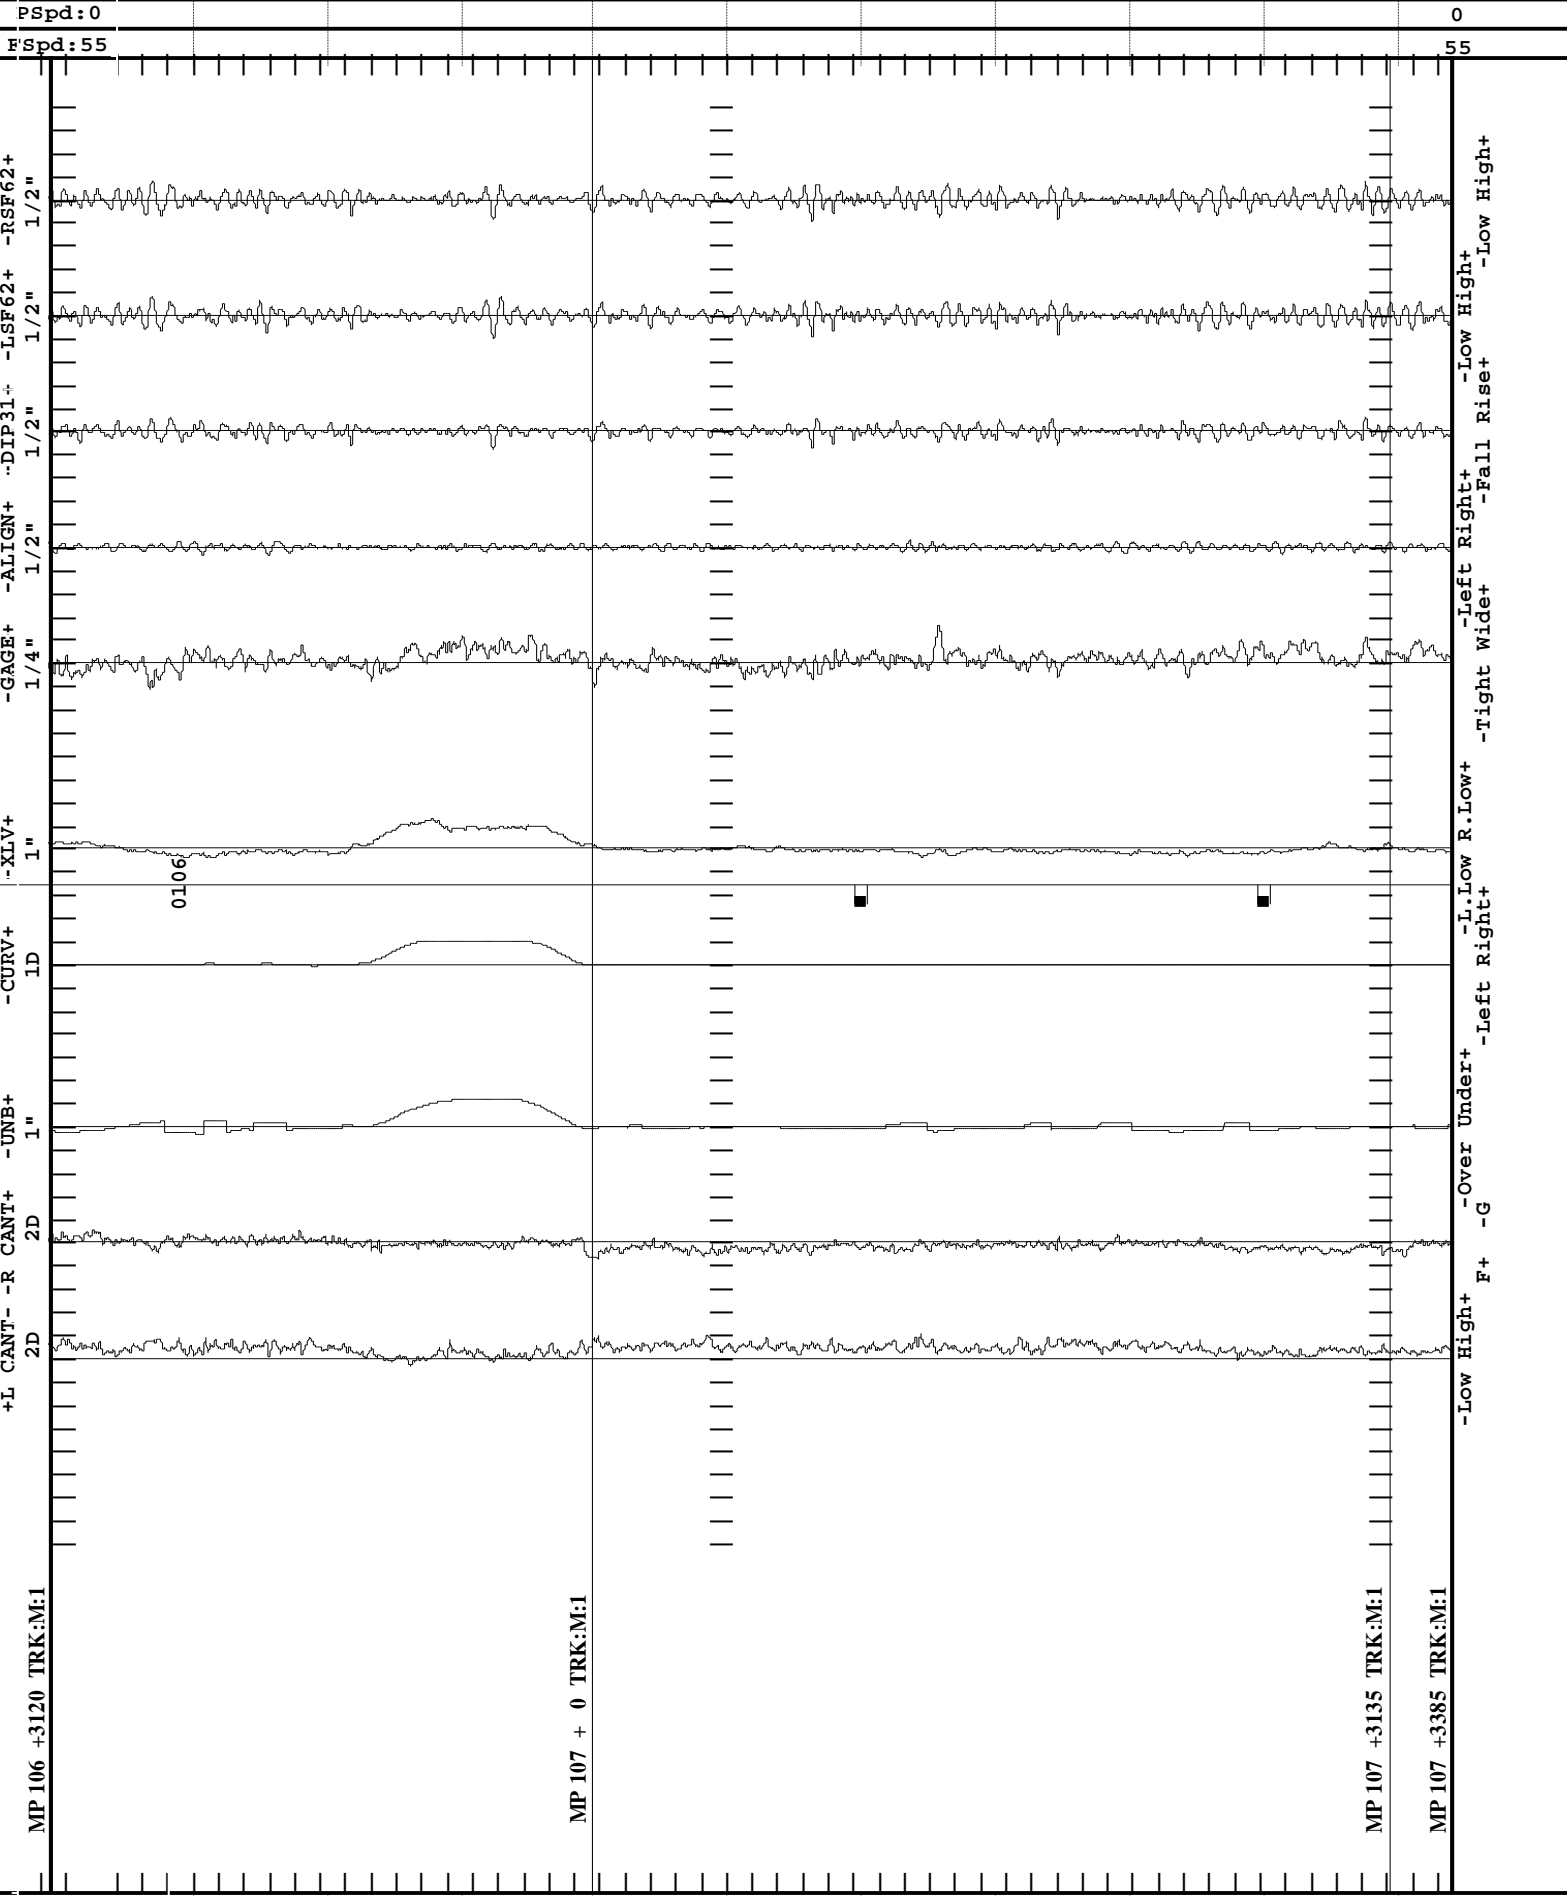

LS: 0477
Mode:R/G

Div : POWD RIV SOUTH
TestDate - 10/15/2023

<<BNSF Track Measurement Car Strip Chart>> CAR 92 (UMT006)

Sub : PIKES PEAK

LS: 0477
Mode:FG

Div : POWD RIV SOUTH
TestDate - 10/15/2023

<<BNSF Track Measurement Car Strip Chart>> CAR 92 (UMT006)

Sub : PIKES PEAK

Pspd:0

0

FSpd:55

55

LS: 0477
Mode:FG

Div : POWD RIV SOUTH
TestDate - 10/15/2023

<<BNSF Track Measurement Car Strip Chart>> CAR 92 (UMT006)

Sub : PIKES PEAK

LS: 0477
Mode:FG

Div : POWD RIV SOUTH
TestDate - 10/15/2023

<<BNSF Track Measurement Car Strip Chart>> CAR 92 (UMT006)

Sub : PIKES PEAK

Pspd:0

0

FSpd:55