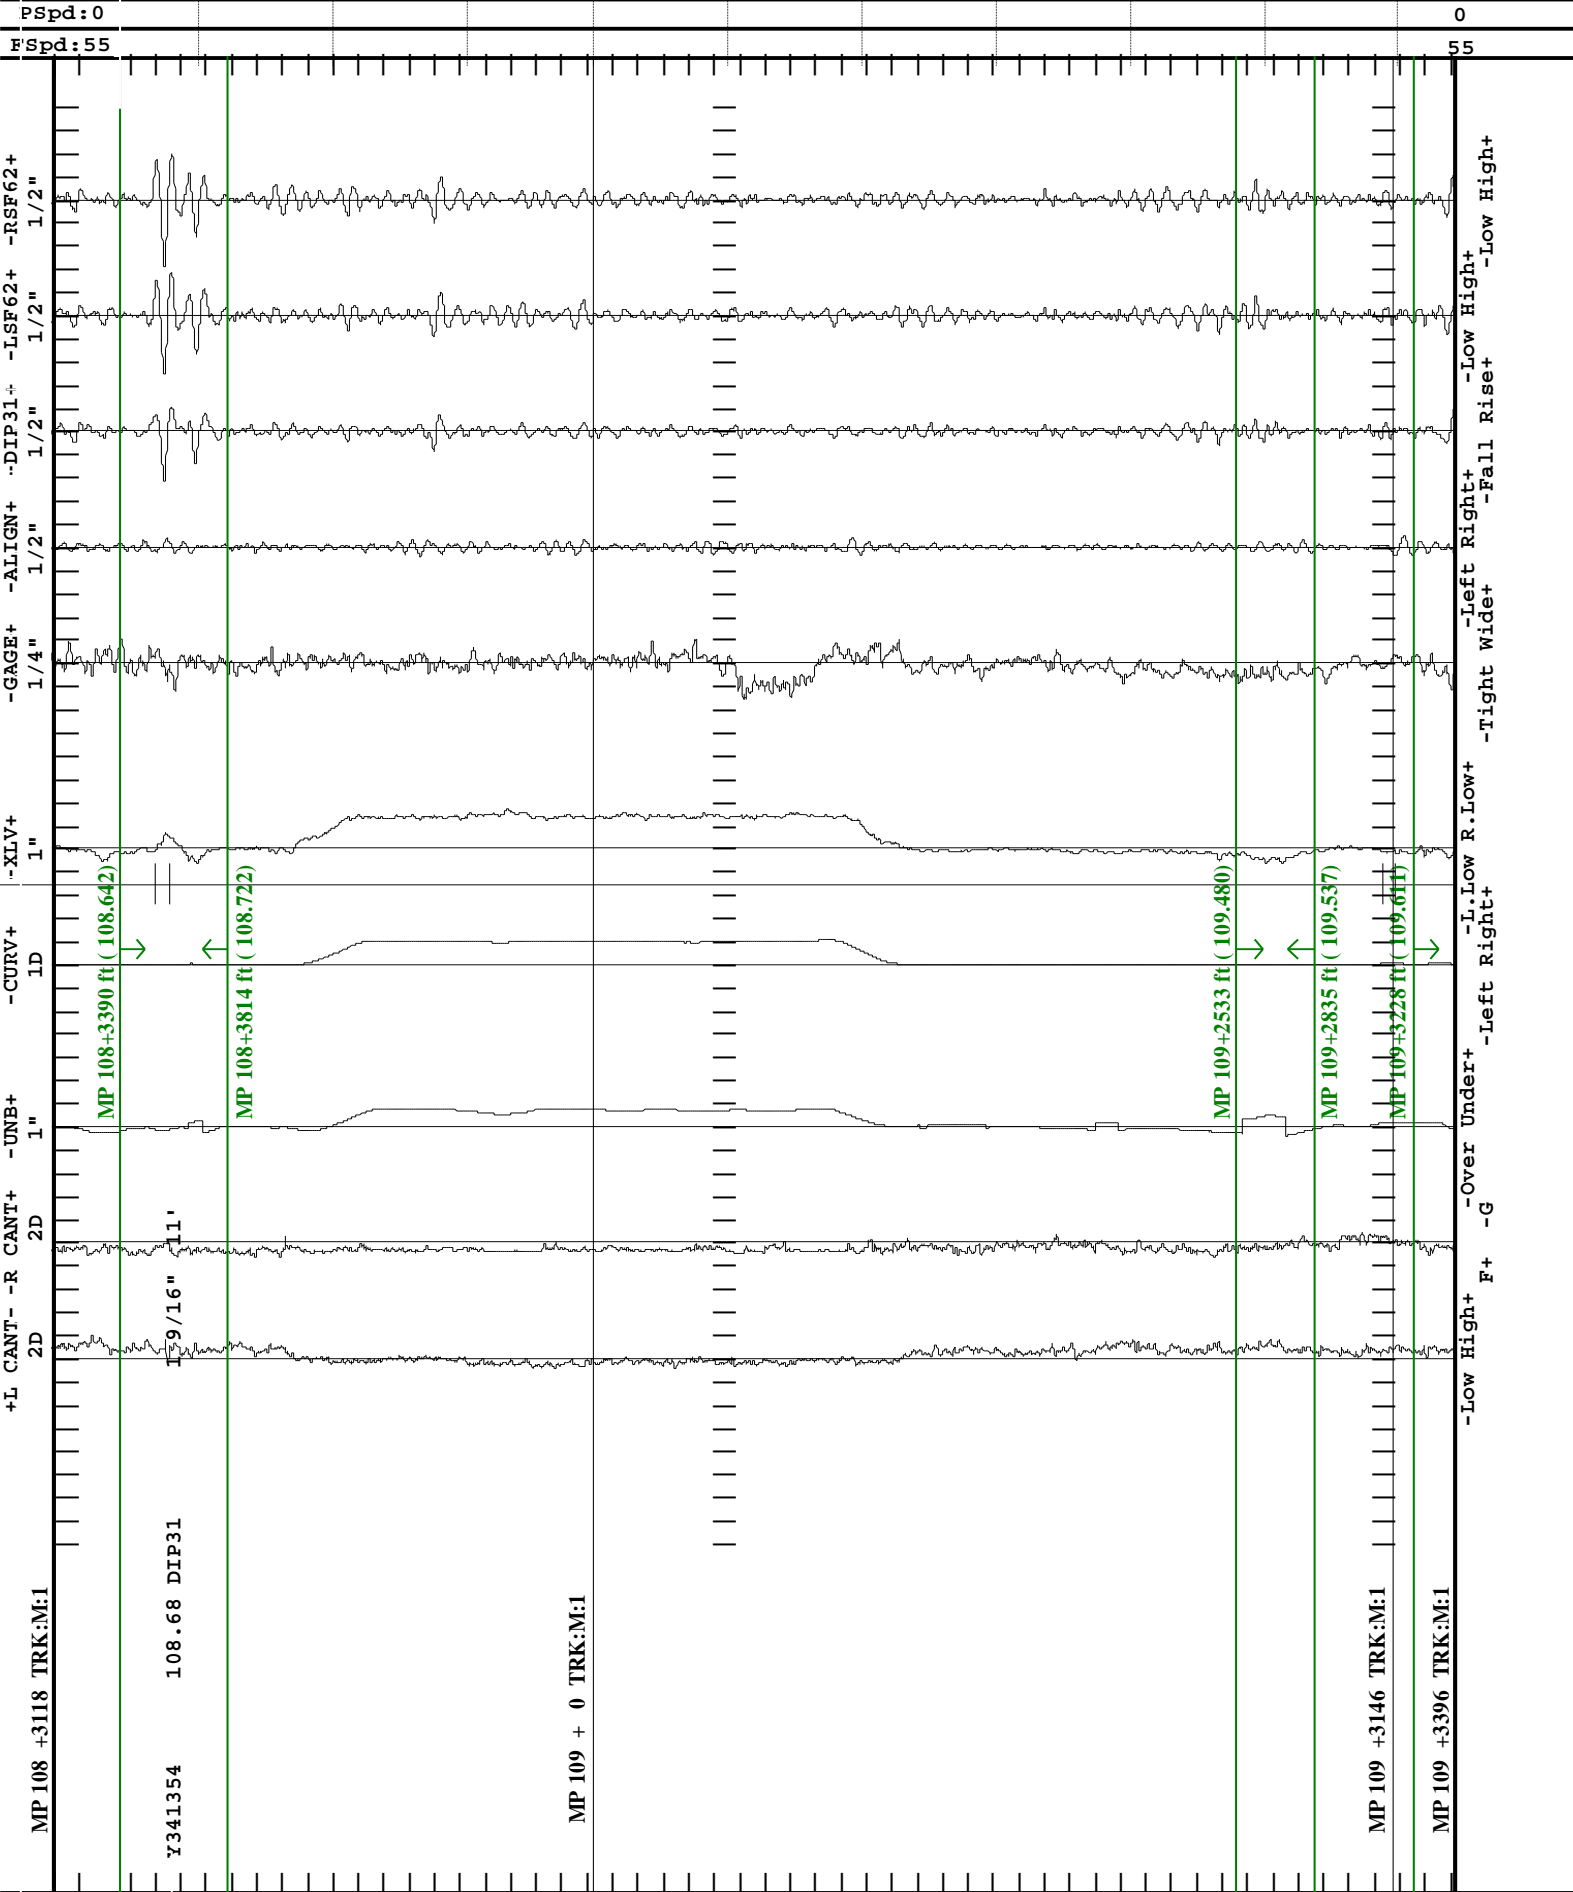

LS: 0477
Mode:R/G

Div : POWD RIV SOUTH
TestDate - 10/15/2023

<<BNSF Track Measurement Car Strip Chart>> CAR 92 (UMT006)

Sub : PIKES PEAK

LS: 0477
Mode:FG

Div : POWD RIV SOUTH
TestDate - 10/15/2023

<<BNSF Track Measurement Car Strip Chart>> CAR 92 (UMT006)

Sub : PIKES PEAK

Pspd:0

0

FSpd:55

55

LS: 0477
Mode:FG

Div : POWD RIV SOUTH
TestDate - 10/15/2023

<<BNSF Track Measurement Car Strip Chart>> CAR 92 (UMT006)

Sub : PIKES PEAK

LS: 0477
Mode:FG

Div : POWD RIV SOUTH
TestDate - 10/15/2023

<<BNSF Track Measurement Car Strip Chart>> CAR 92 (UMT006)

Sub : PIKES PEAK

Pspd:0

0

FSpd:55