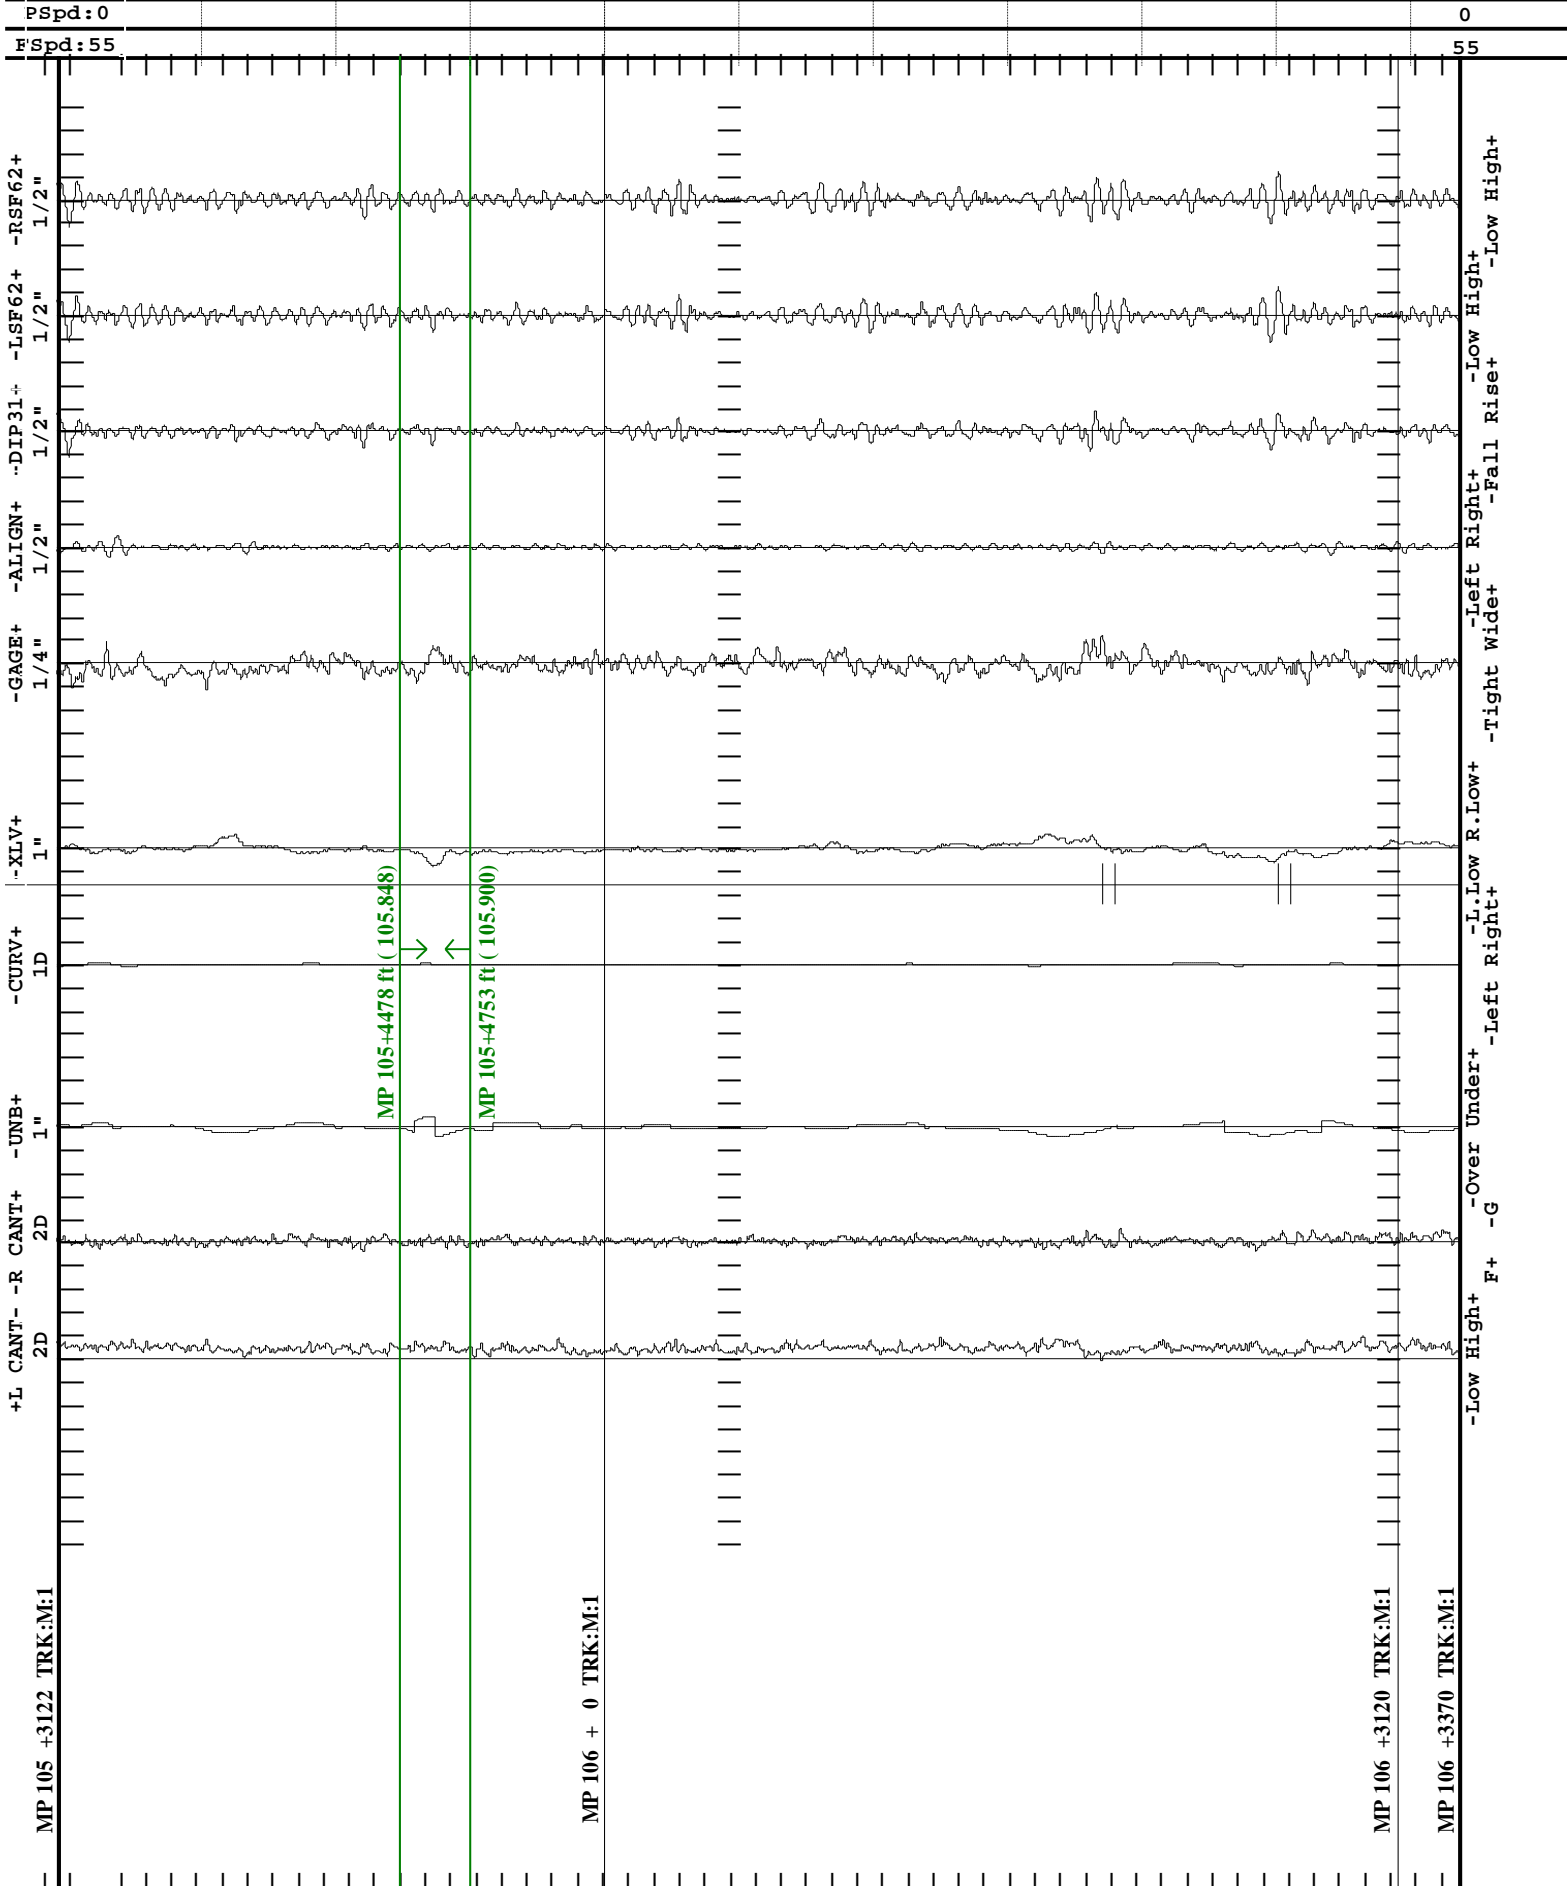

LS: 0477
Mode:R/G

Div : POWD RIV SOUTH
TestDate - 10/15/2023

<<BNSF Track Measurement Car Strip Chart>> CAR 92 (UMT006)

Sub : PIKES PEAK

LS: 0477
Mode:FG

Div : POWD RIV SOUTH
TestDate - 10/15/2023

<<BNSF Track Measurement Car Strip Chart>> CAR 92 (UMT006)

Sub : PIKES PEAK

Pspd:0

0

FSpd:55

55

LS: 0477
Mode:FG

Div : POWD RIV SOUTH
TestDate - 10/15/2023

<<BNSF Track Measurement Car Strip Chart>> CAR 92 (UMT006)

Sub : PIKES PEAK

LS: 0477
Mode:FG

Div : POWD RIV SOUTH
TestDate - 10/15/2023

<<BNSF Track Measurement Car Strip Chart>> CAR 92 (UMT006)

Sub : PIKES PEAK

Pspd:0

0

FSpd:55