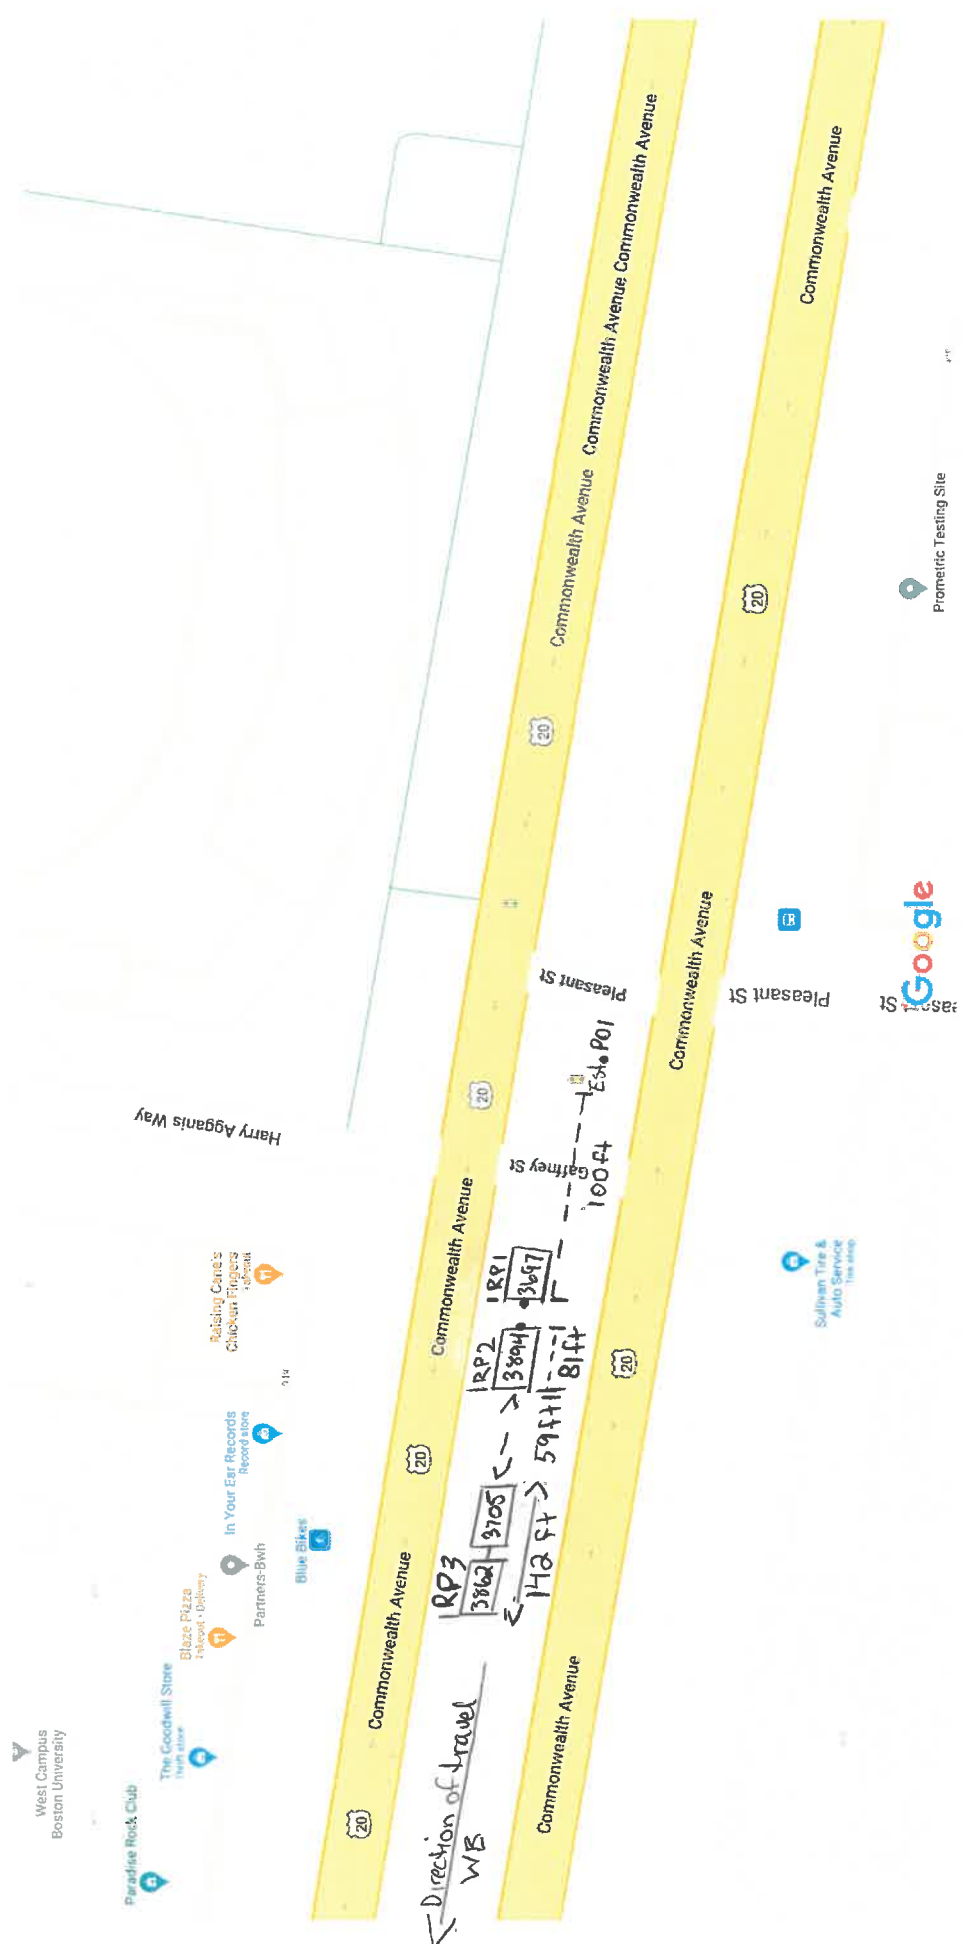

Green Line I
B Branch
Trolley Collision
7/30/2021

- POI - Point of Impact
- RP - Rest Point

Map data ©2021 Google 20 ft