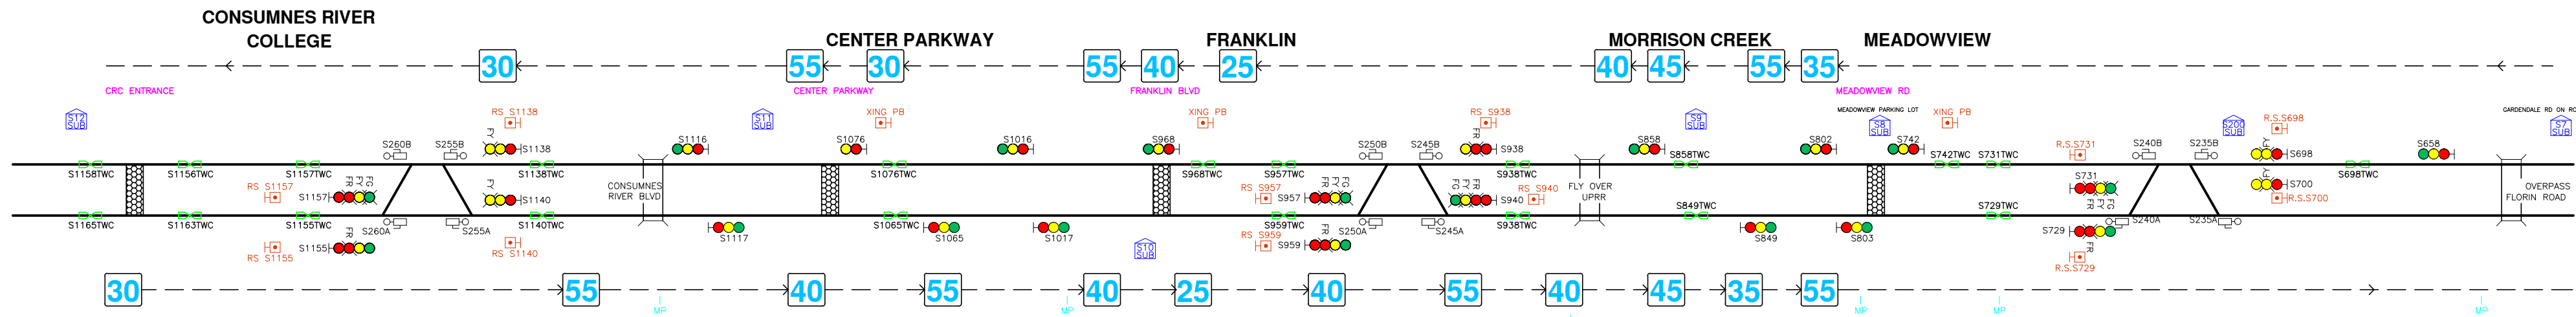

LIGHT RAIL TRACK CHART

BLUE LINE

S-LINE

S-LINE
N-LINE