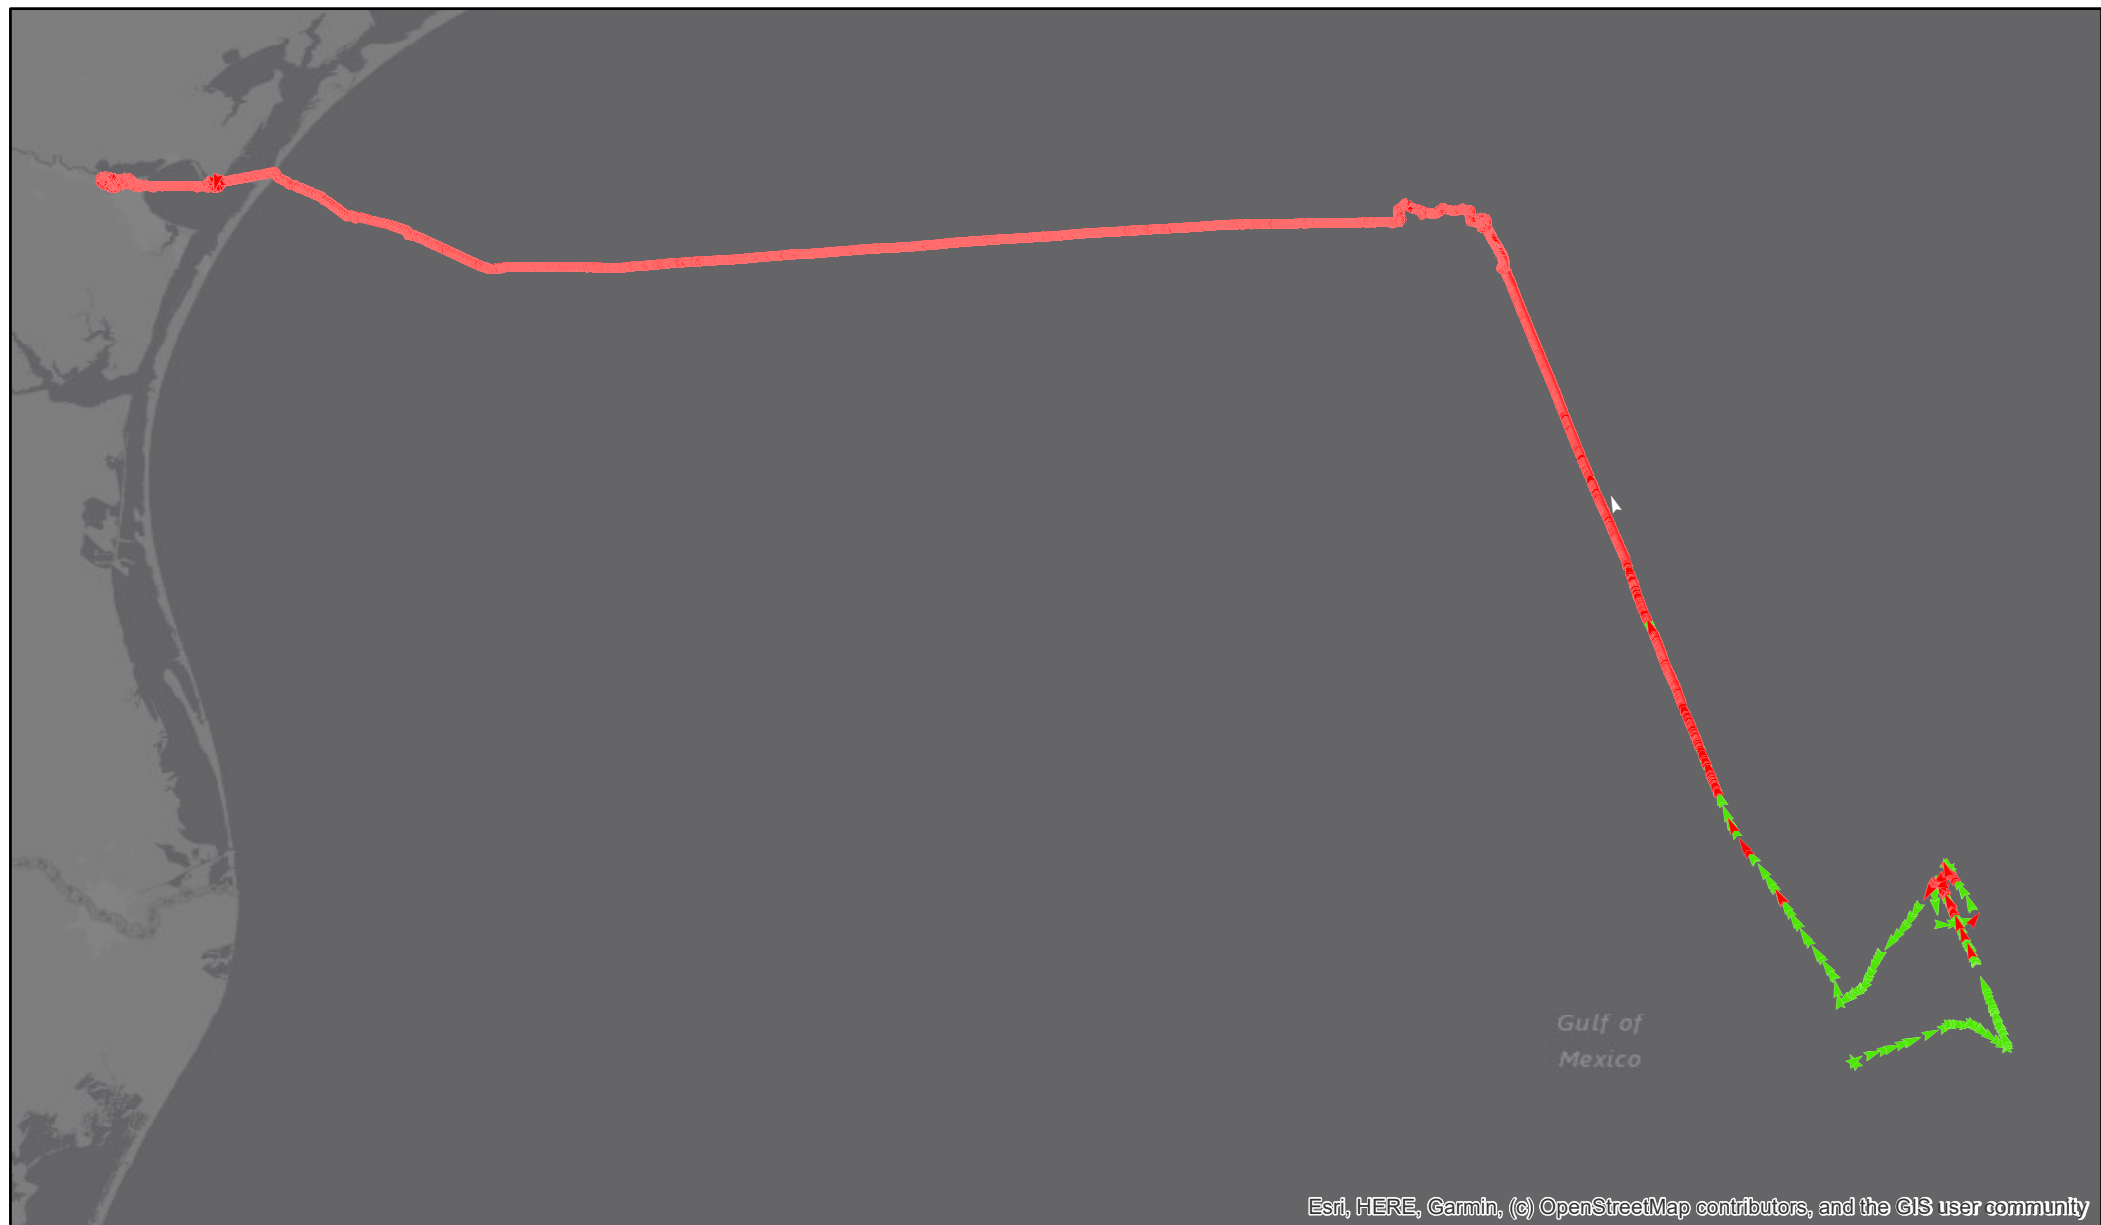

CG Sector Corpus Christi / HDR 2021-110

Esri, HERE, Garmin, (c) OpenStreetMap contributors, and the GIS user community

Coordinate System: GCS WGS 1984
Datum: WGS 1984
Date Created: 29 MAR 2021

M/V Riverside
MMSI: 215798000
11MAR2021 (0000Z) - 15MAR2021 (2359Z)

- ▲ Terrestrial AIS Data
- ▲ Satellite AIS Data