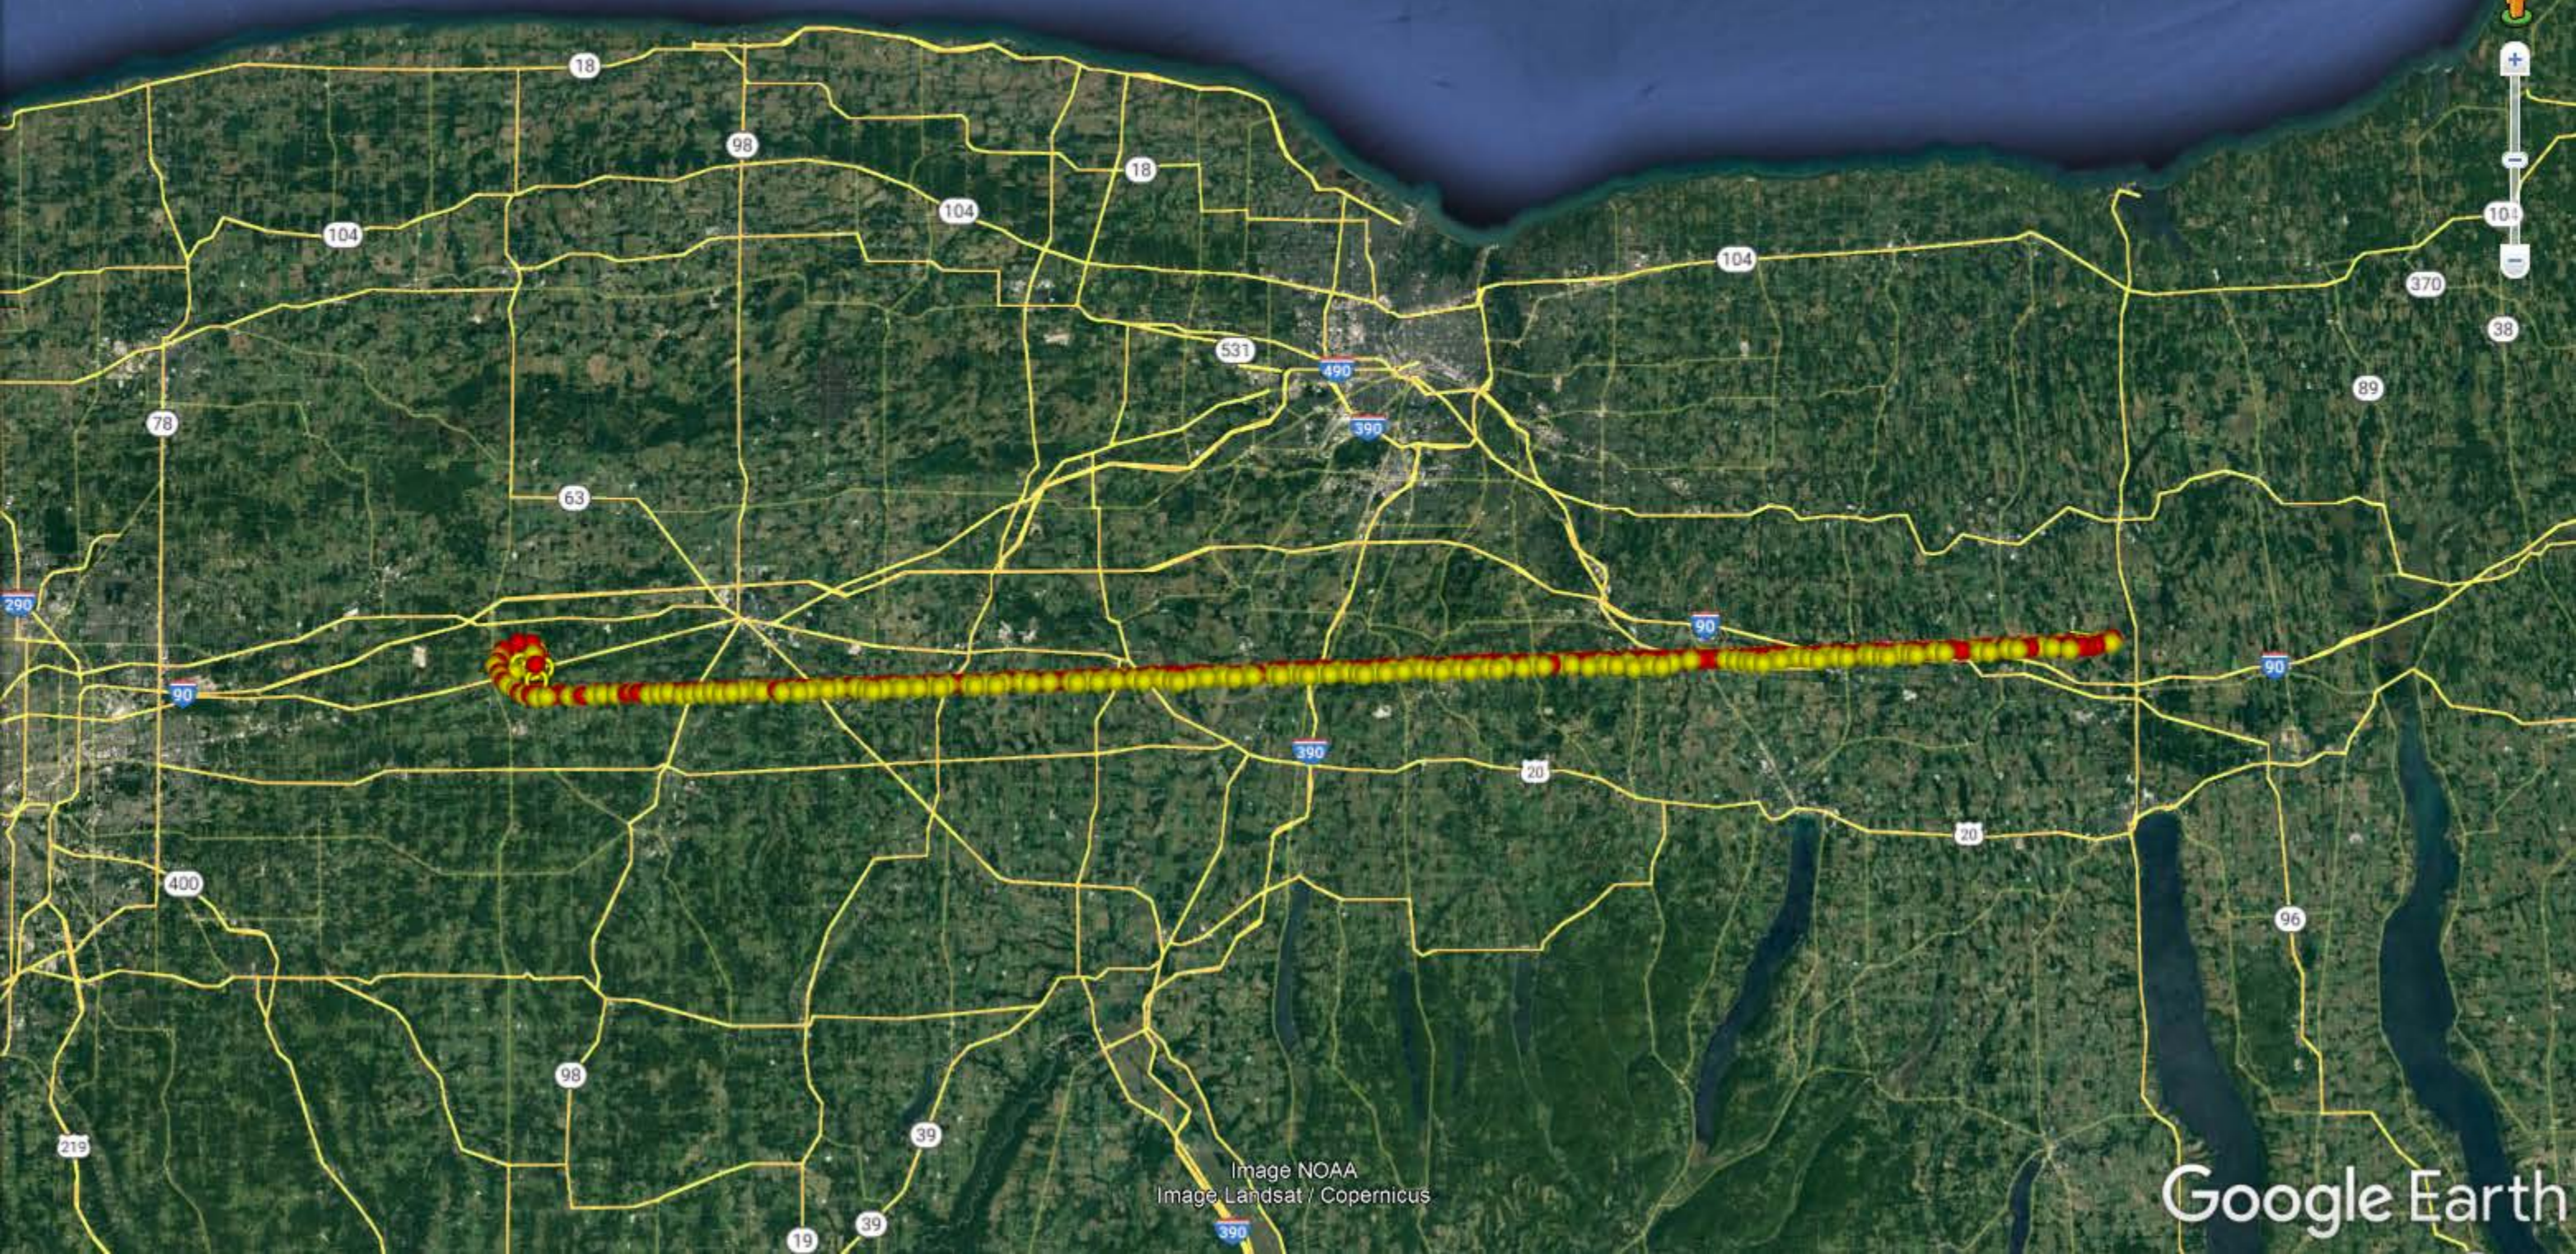

10/2/2020
2020 2021

Image NOAA
Image Landsat / Copernicus

Google Earth

10/2/2020

78

63

BUF

33

33

20

400

20A

20A

98

63

Google Earth

Carlton Hill Multiple Use Area

Six Flags Darien Lake

Nicola & Alani's Tree & Farm Market

Batavia Downs Gaming

Area 51 Motocross

Genesee Community College