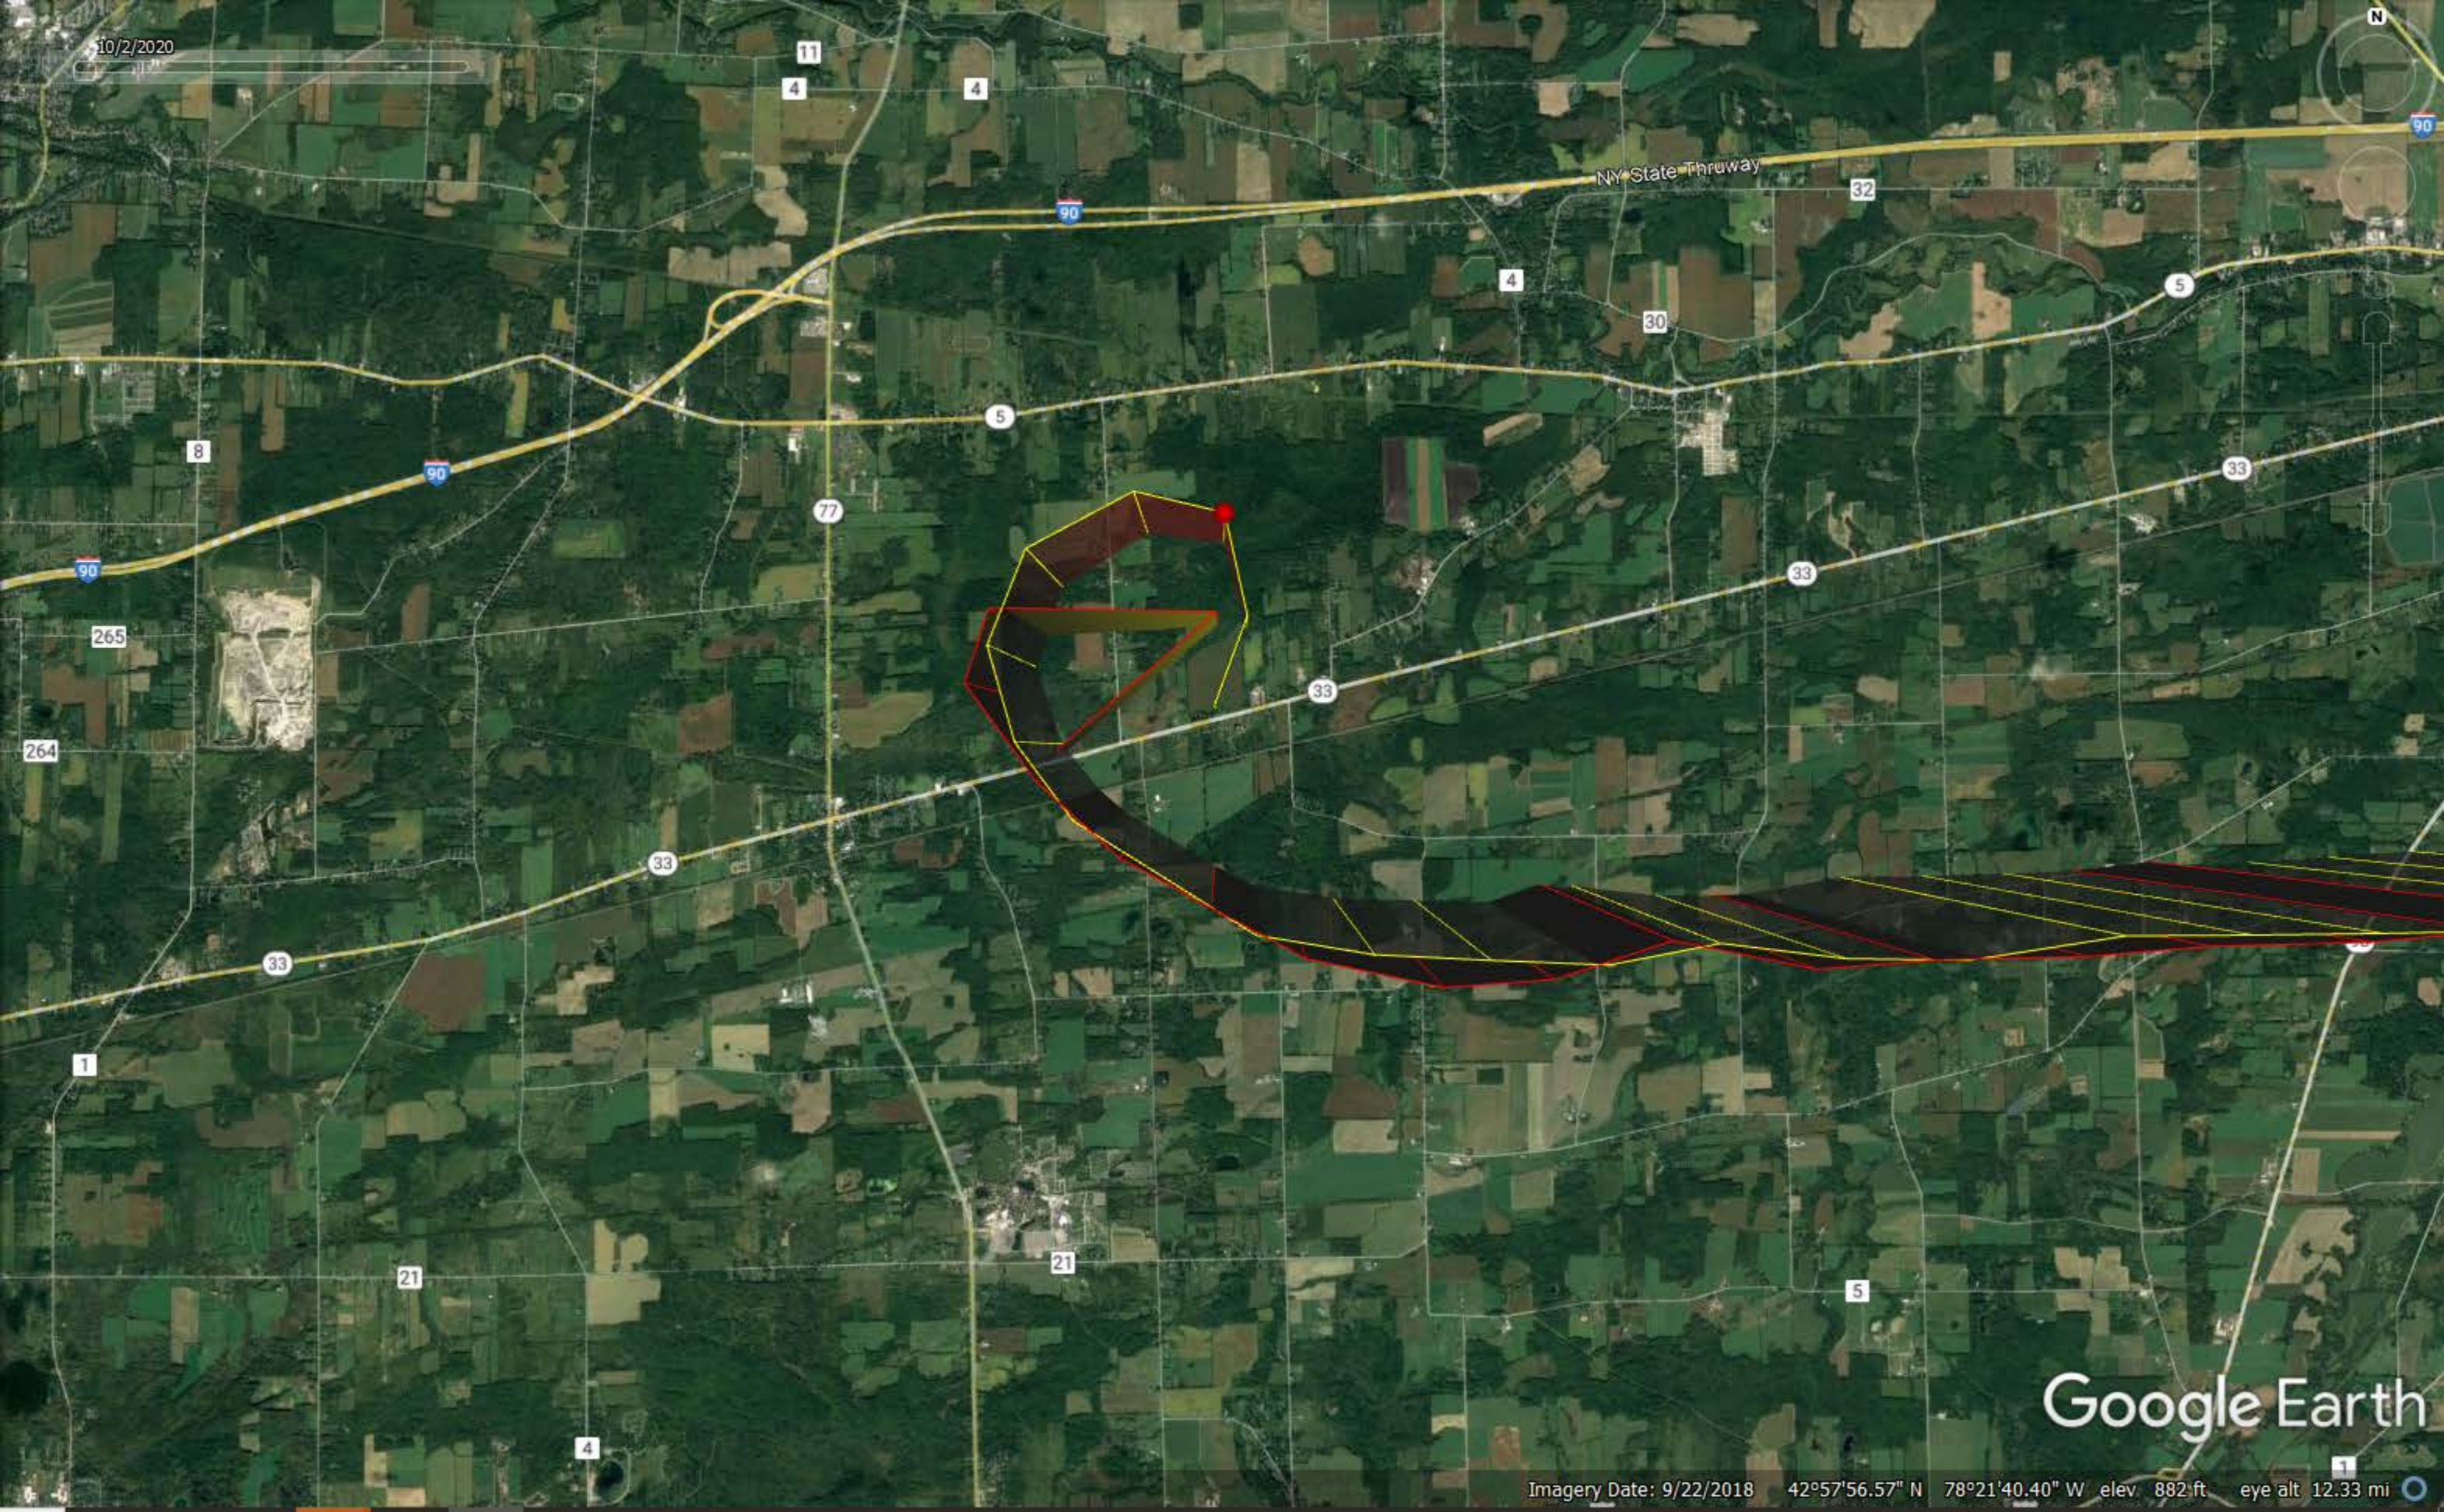

10/2/2020
2020 2021

Image NOAA
Image Landsat / Copernicus

Google Earth

10/2/2020

78

63

BUF

33

33

20

400

20A

20A

98

63

Google Earth

Carlton Hill Multiple Use Area

Six Flags Darien Lake

Nicola & Alani's Tree & Farm Market

Batavia Downs Gaming

Area 51 Motocross

Genesee Community College