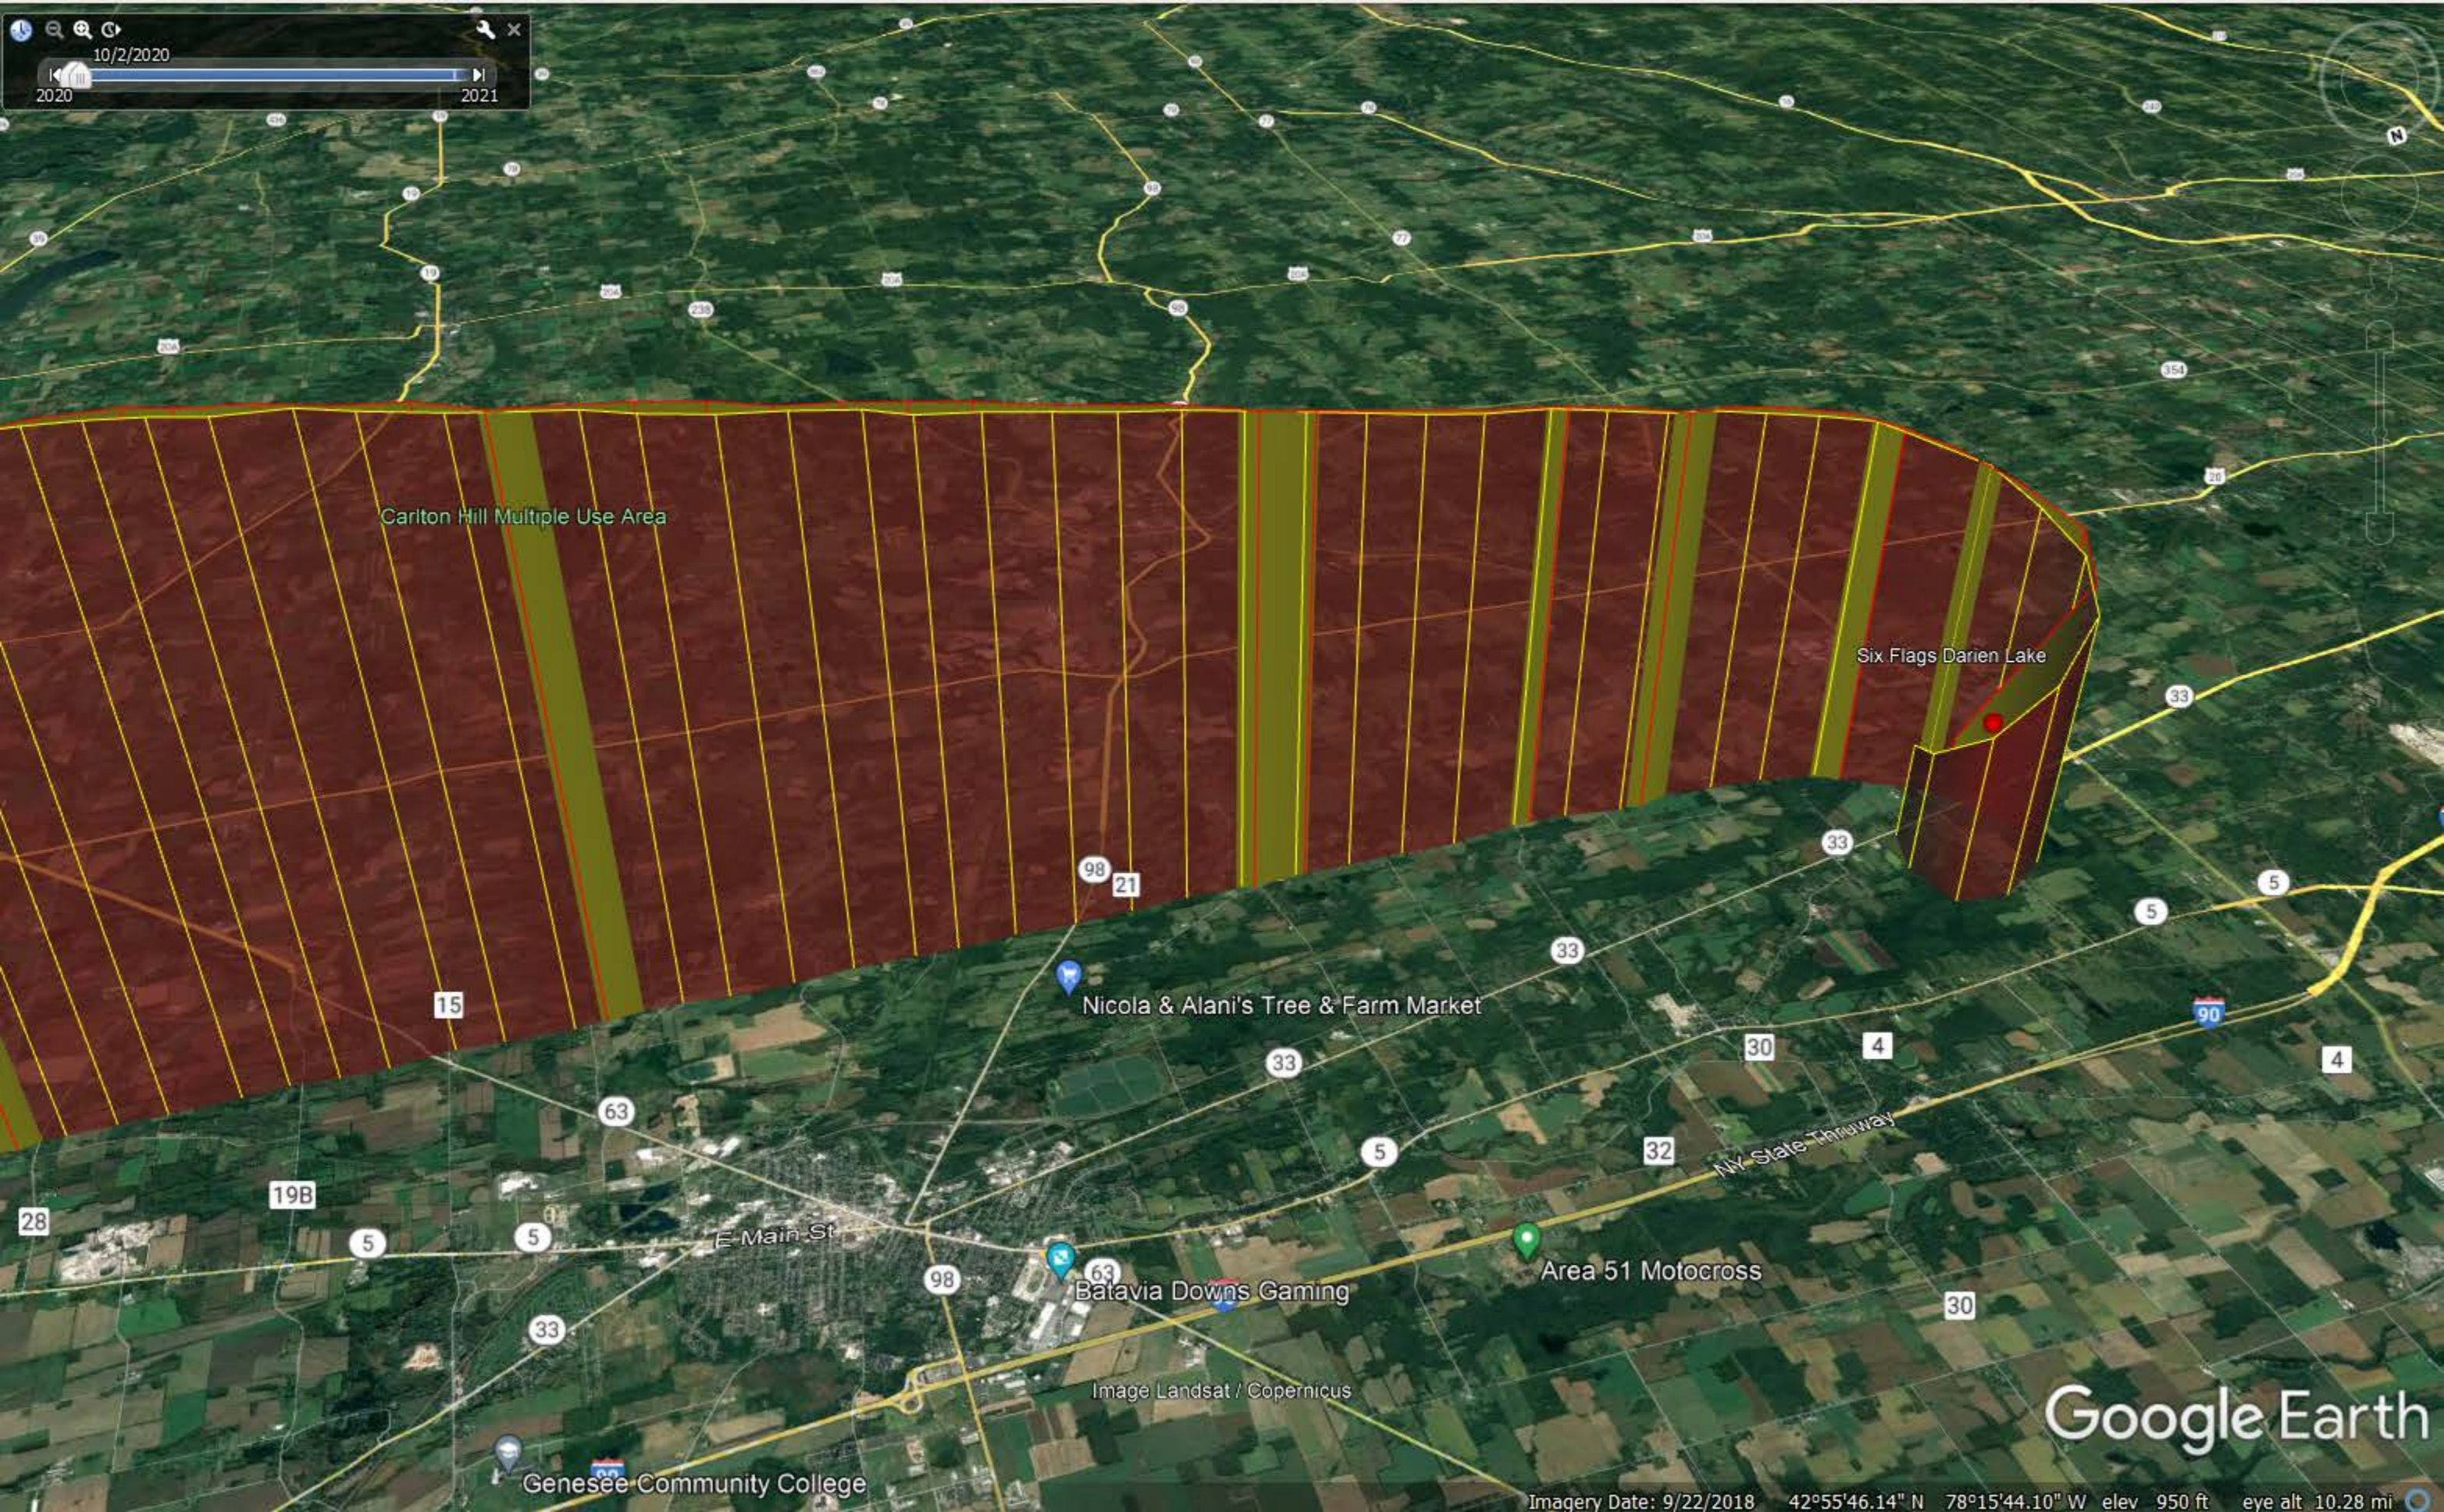

10/2/2020
2020 2021

Image NOAA
Image Landsat / Copernicus

Google Earth

10/2/2020

78

63

BUF

33

33

20

400

20A

20A

98

63

Google Earth

Carlton Hill Multiple Use Area

Six Flags Darien Lake

Nicola & Alani's Tree & Farm Market

Batavia Downs Gaming

Area 51 Motocross

Genesee Community College