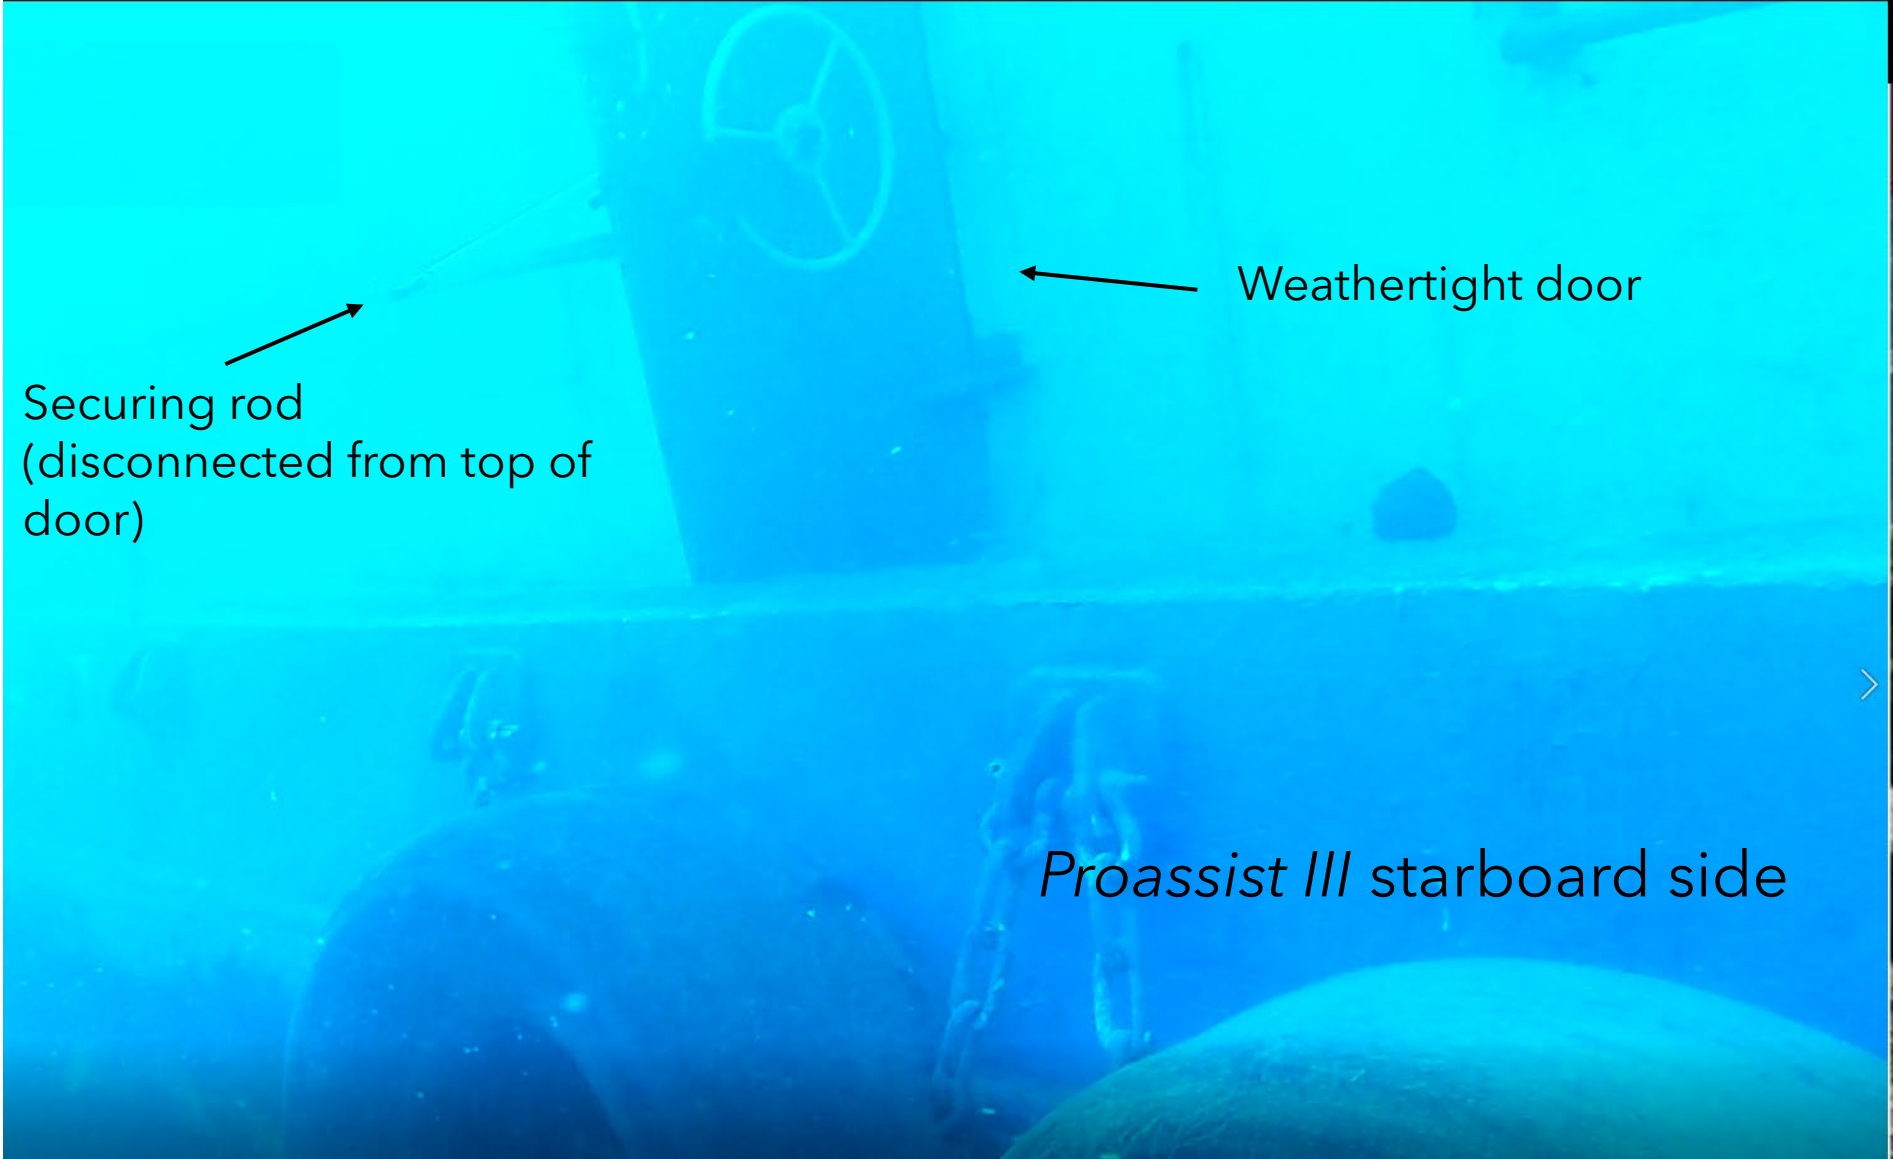

# *Proassist III*

Starboard side deckhouse weathertight door

Photographs are screen shots from underwater video taken on  
January 2, 2021.

Securing rod  
(disconnected from top of  
door)

Weathertight door

*Proassist III* starboard side

*Proassist III* starboard weathertight door

*Proassist III* starboard weathertight door