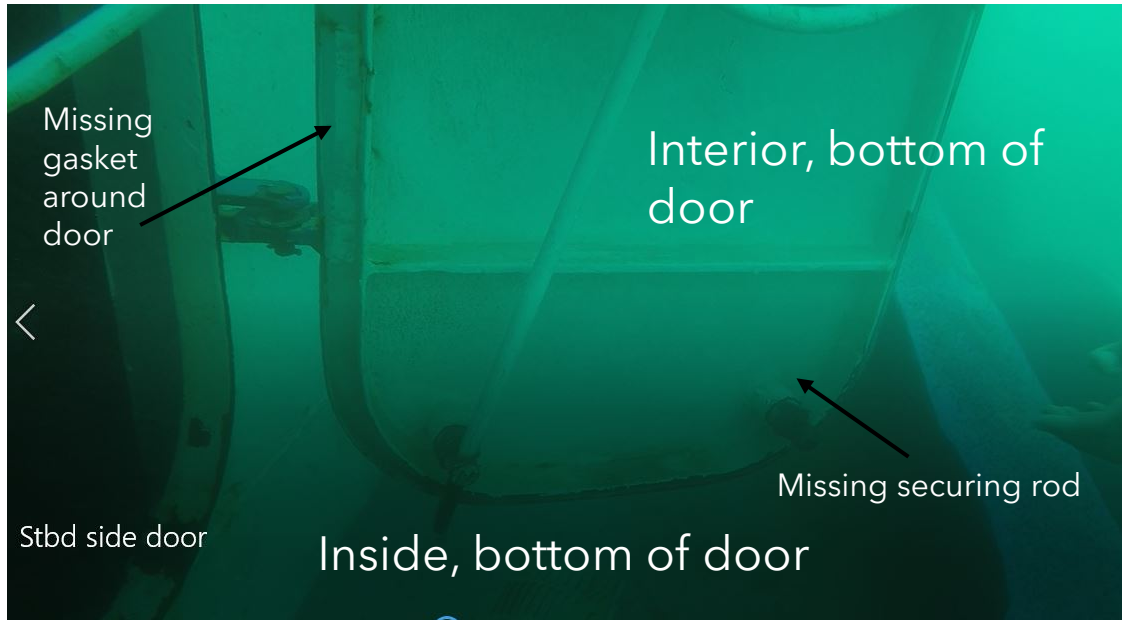

# *Proassist III*

Starboard side deckhouse weathertight door

Photographs are screen shots from underwater video taken on  
January 2, 2021.

Securing rod  
(disconnected from top of  
door)

Weathertight door

*Proassist III* starboard side

*Proassist III* starboard weathertight door

*Proassist III* starboard weathertight door