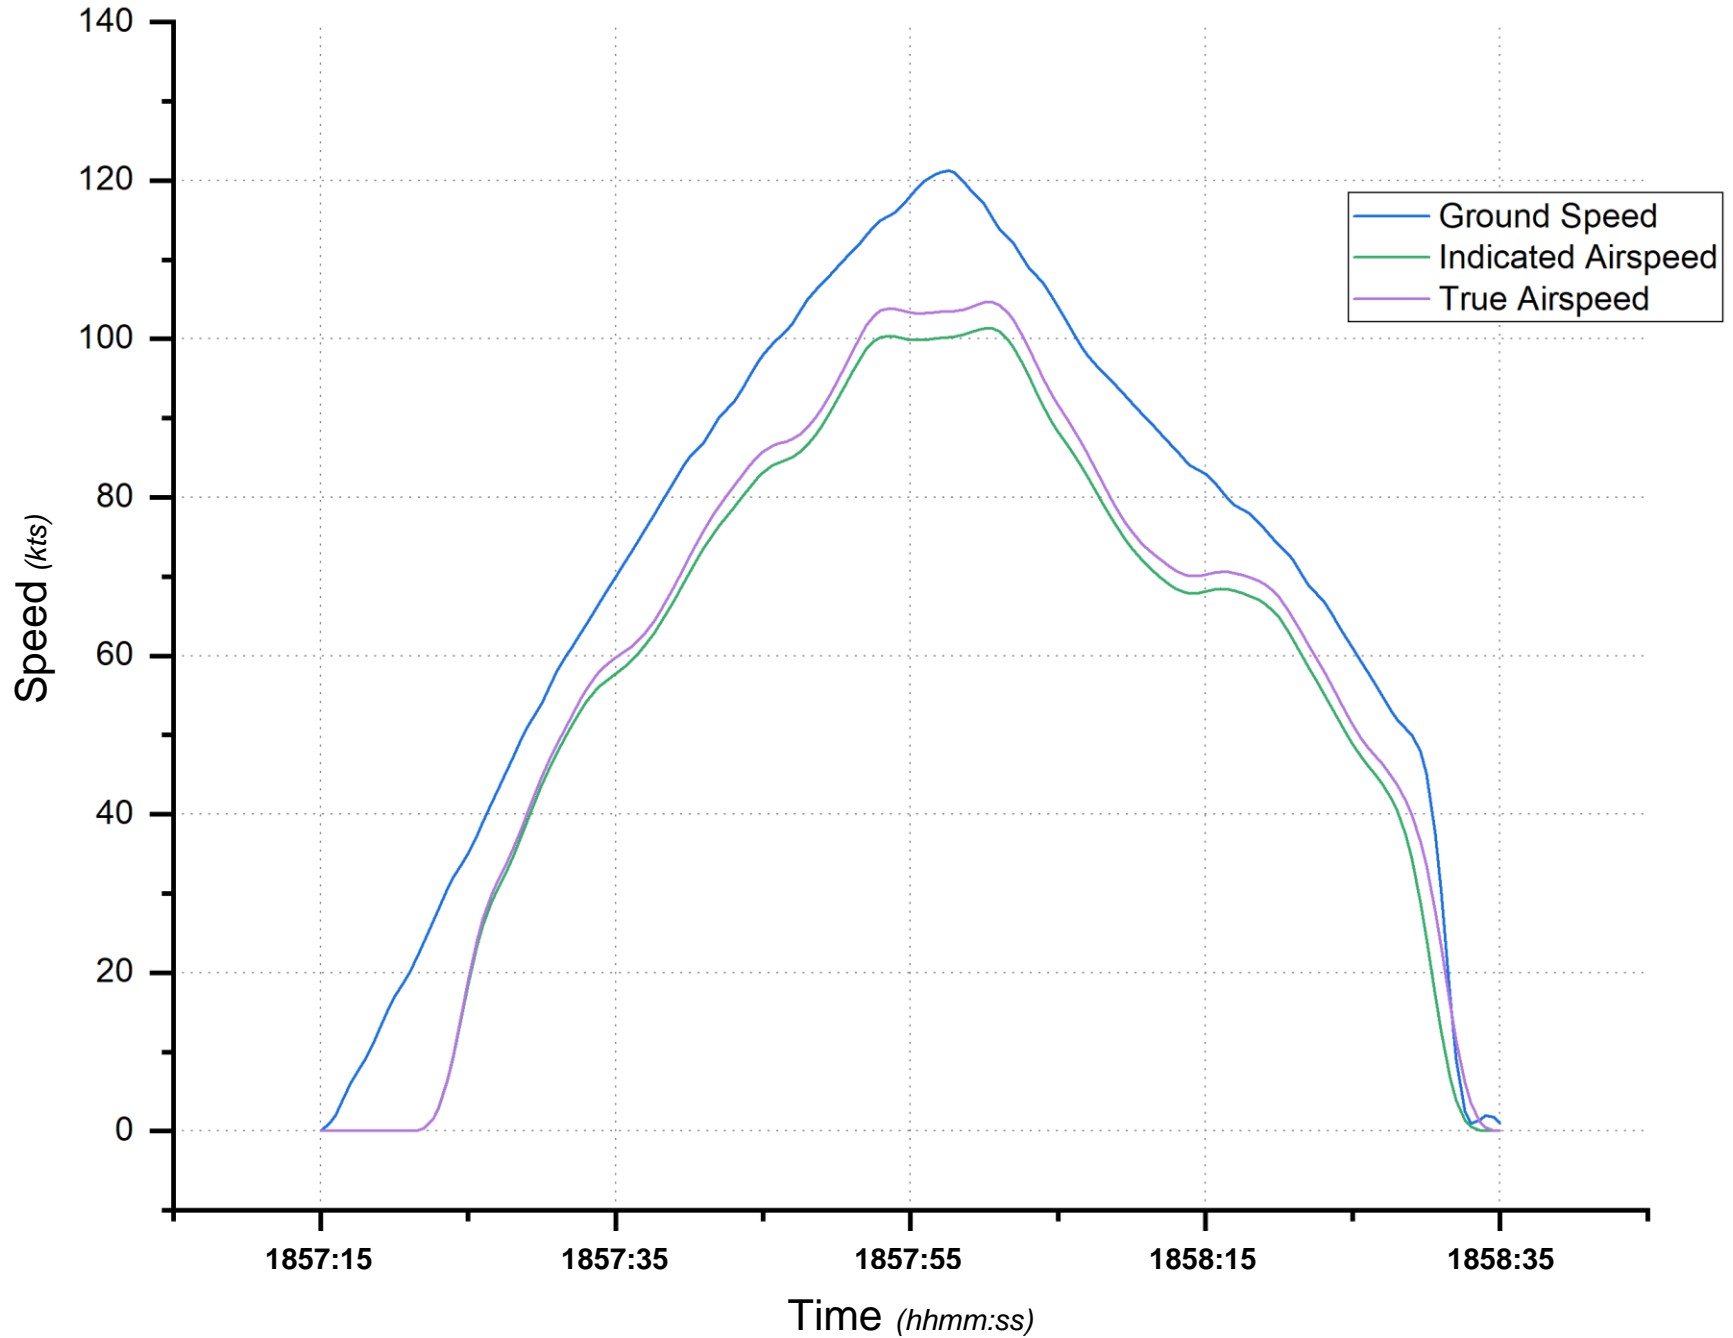

-- CEN21LA384 --

Speed vs. Time

-- CEN21LA384 --

Plot of Engine Speed / Thrust Lever Angle