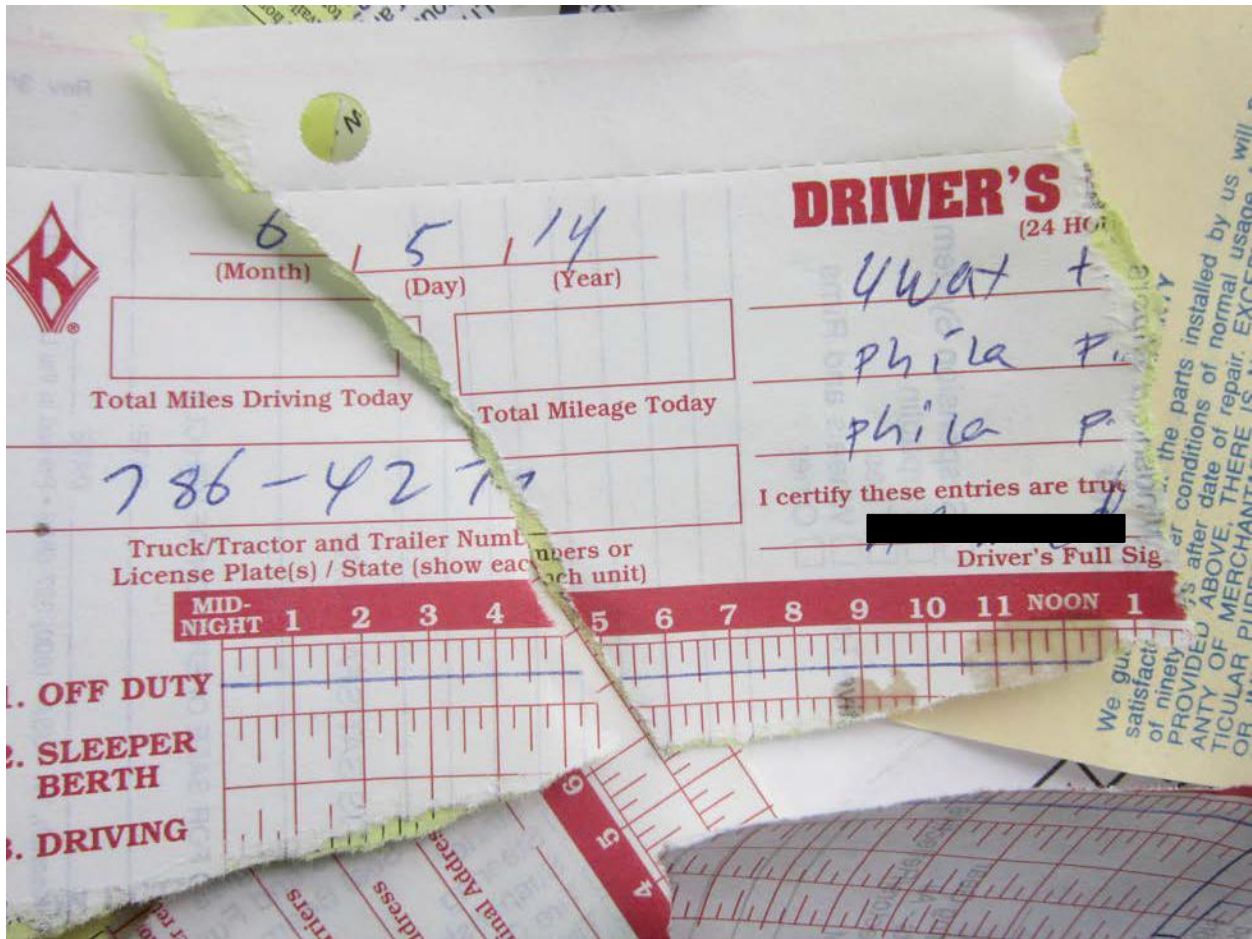

Motor Carrier Photos 10 -11:

“4” Way Driver Logs

Cranbury, NJ; 06/07/2014

HWY14MH012

(3 pages)

Photo 10: This photo depicts driver logs and receipts that were found in the cab of Vehicle 6 that was operated by "4" Way Transportation. The driver's log for trip date 6/5/14 was found torn into pieces.

Photo 11: This photo shows trip activity on 6/5/14 for the driver of Vehicle 6 involved in this accident.