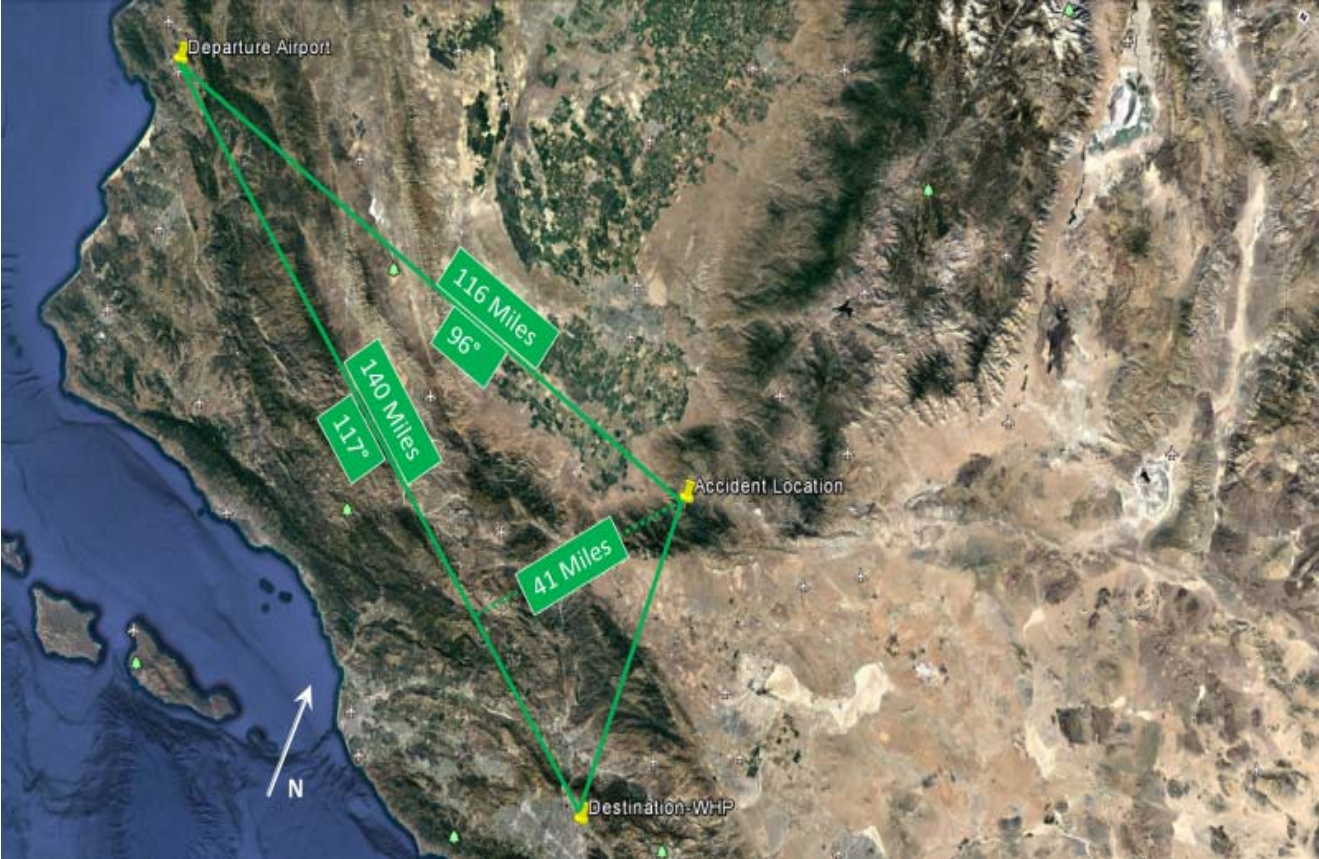

Ruler

Line | Path | Polygon | Circle | 3D path | 3D polygon

Measure the distance between two points on the ground

Map Length: 32.36 Miles

Ground Length: 32.39

Heading: 133.33 degrees

Mouse Navigation

Save Clear

The Lodge At Woodward West
Stallion Springs
Stallion Springs Resort

Ruler [Close]

Line | Path | Polygon | Circle | 3D path | 3D polygon

Measure the distance between two points on the ground

Map Length:	3.32	Miles
Ground Length:	3.37	
Heading:	140.85	degrees

Mouse Navigation Save Clear

Accident Location