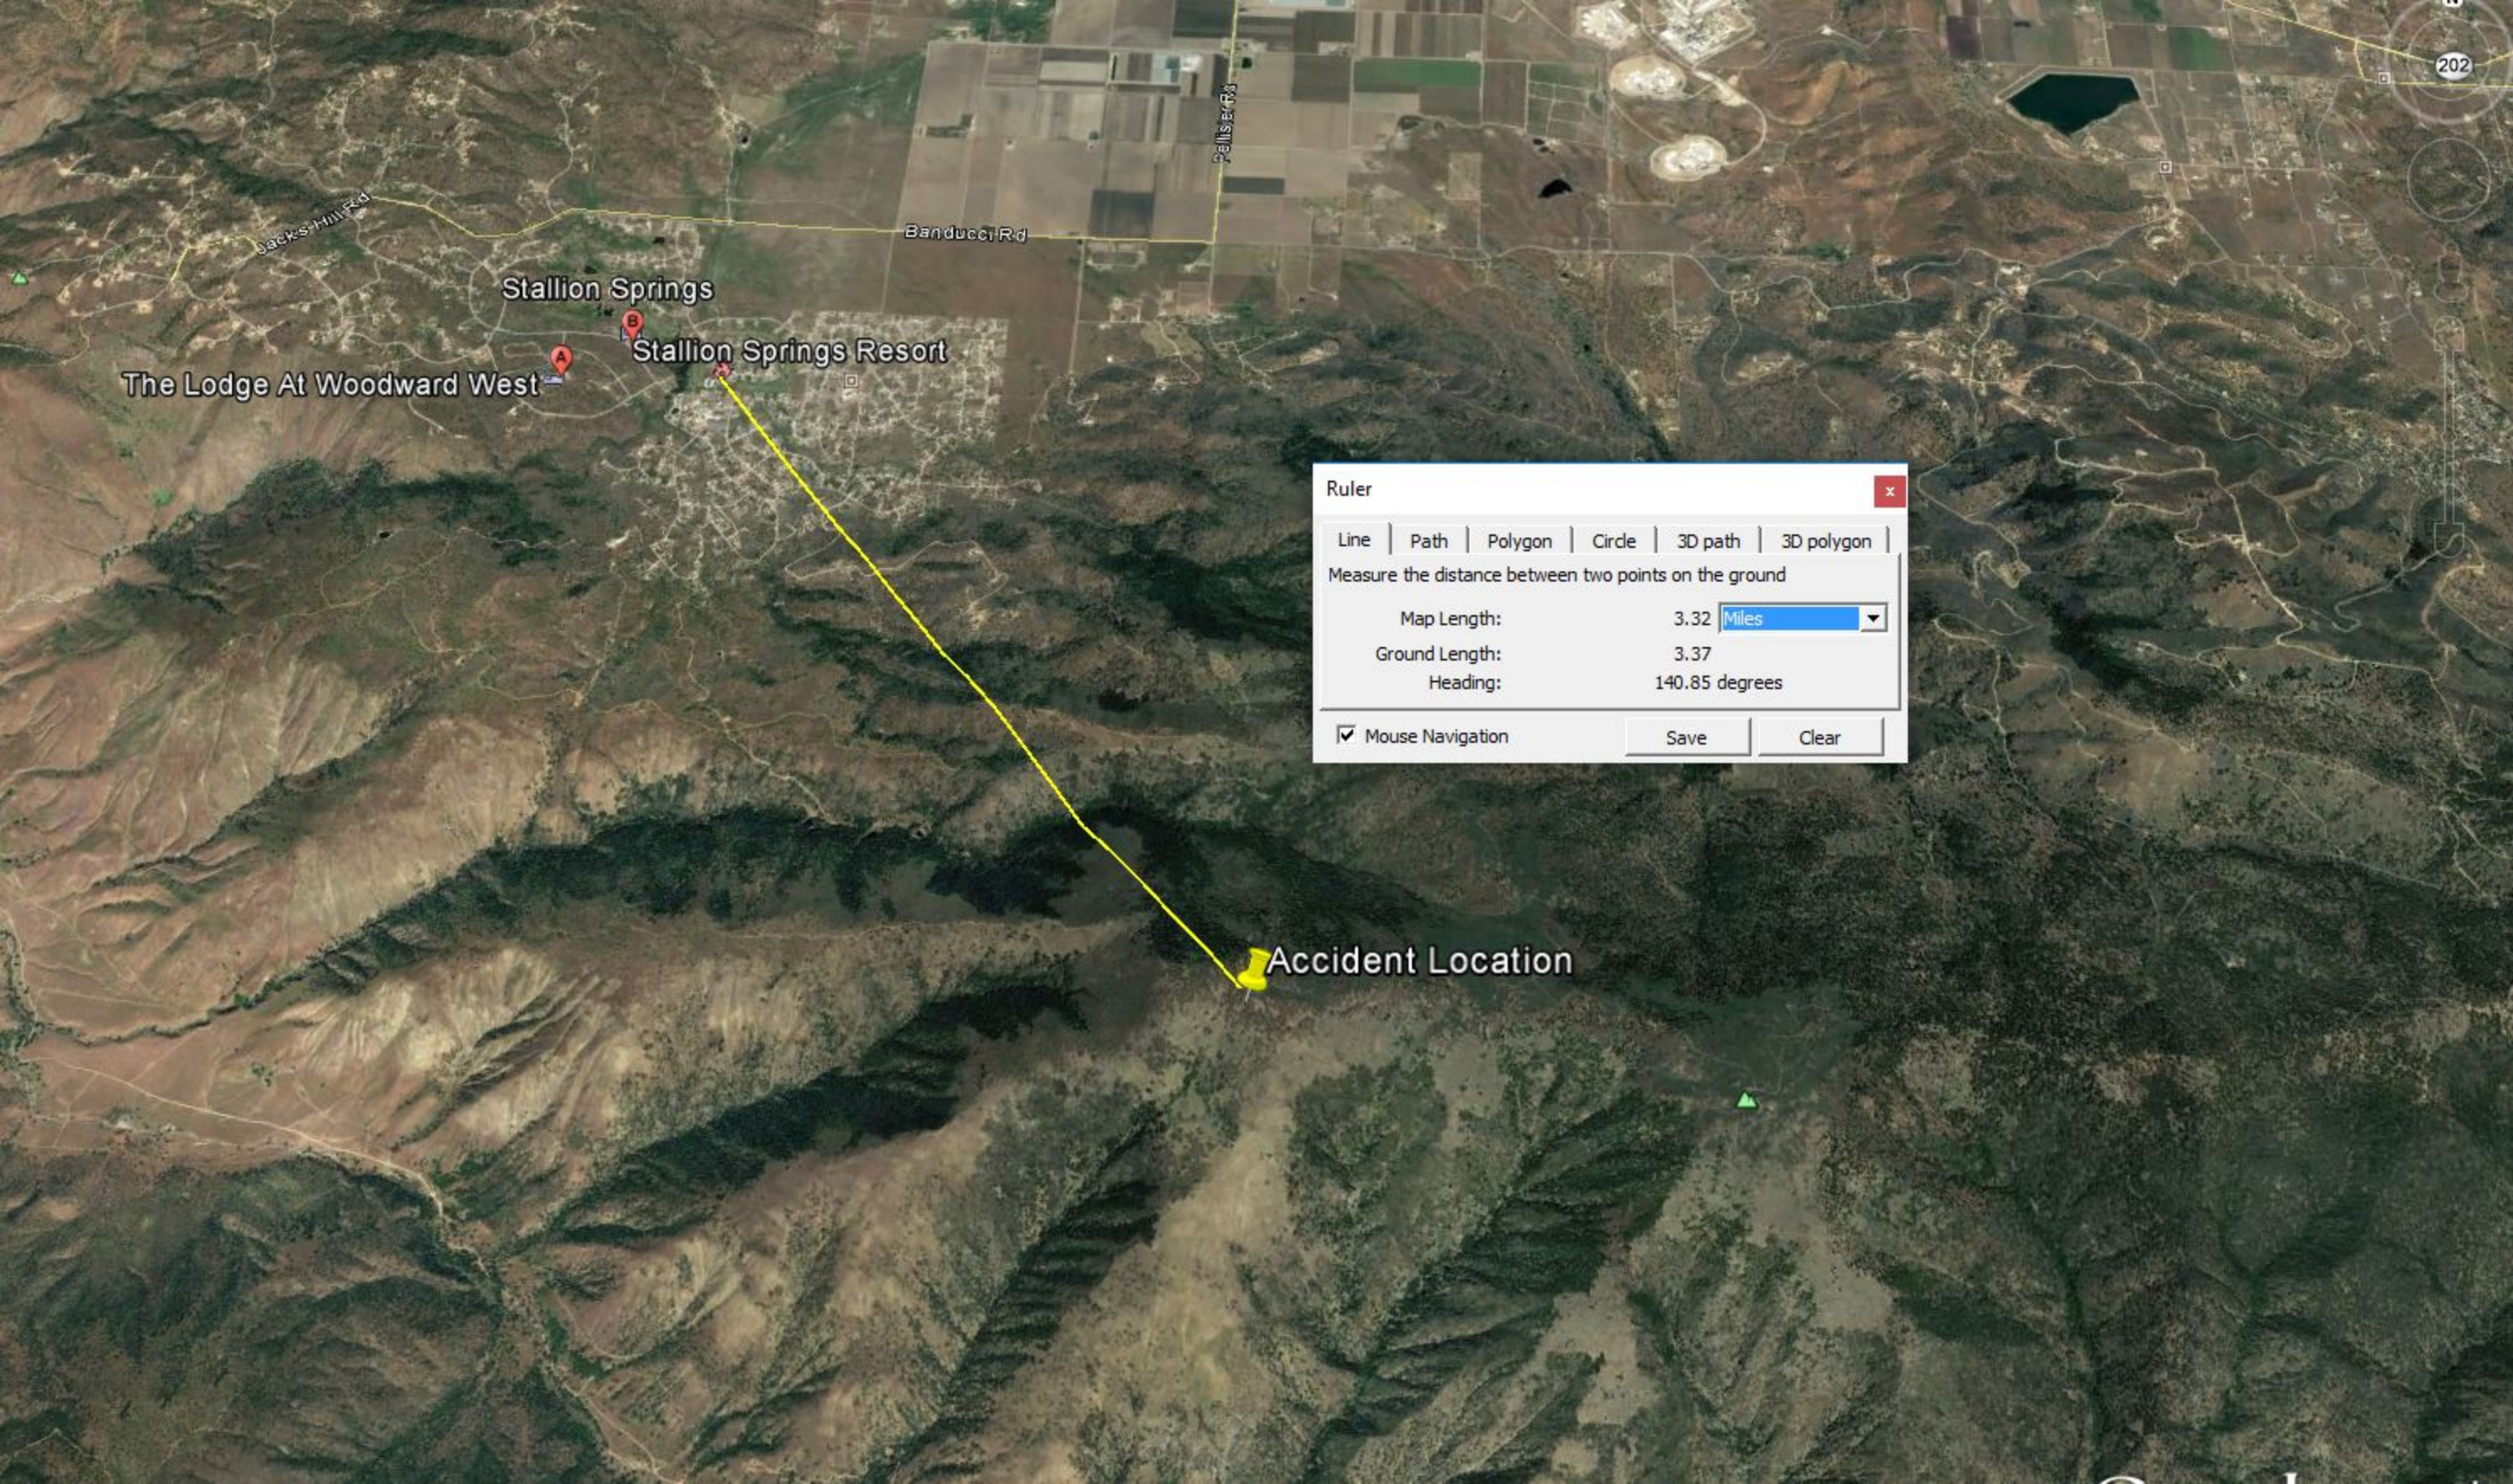

Ruler

Line | Path | Polygon | Circle | 3D path | 3D polygon

Measure the distance between two points on the ground

Map Length: 32.36 Miles

Ground Length: 32.39

Heading: 133.33 degrees

Mouse Navigation

Save Clear

The Lodge At Woodward West
Stallion Springs
Stallion Springs Resort

Ruler [Close]

Line | Path | Polygon | Circle | 3D path | 3D polygon

Measure the distance between two points on the ground

Map Length:	3.32	Miles
Ground Length:	3.37	
Heading:	140.85	degrees

Mouse Navigation Save Clear

Accident Location