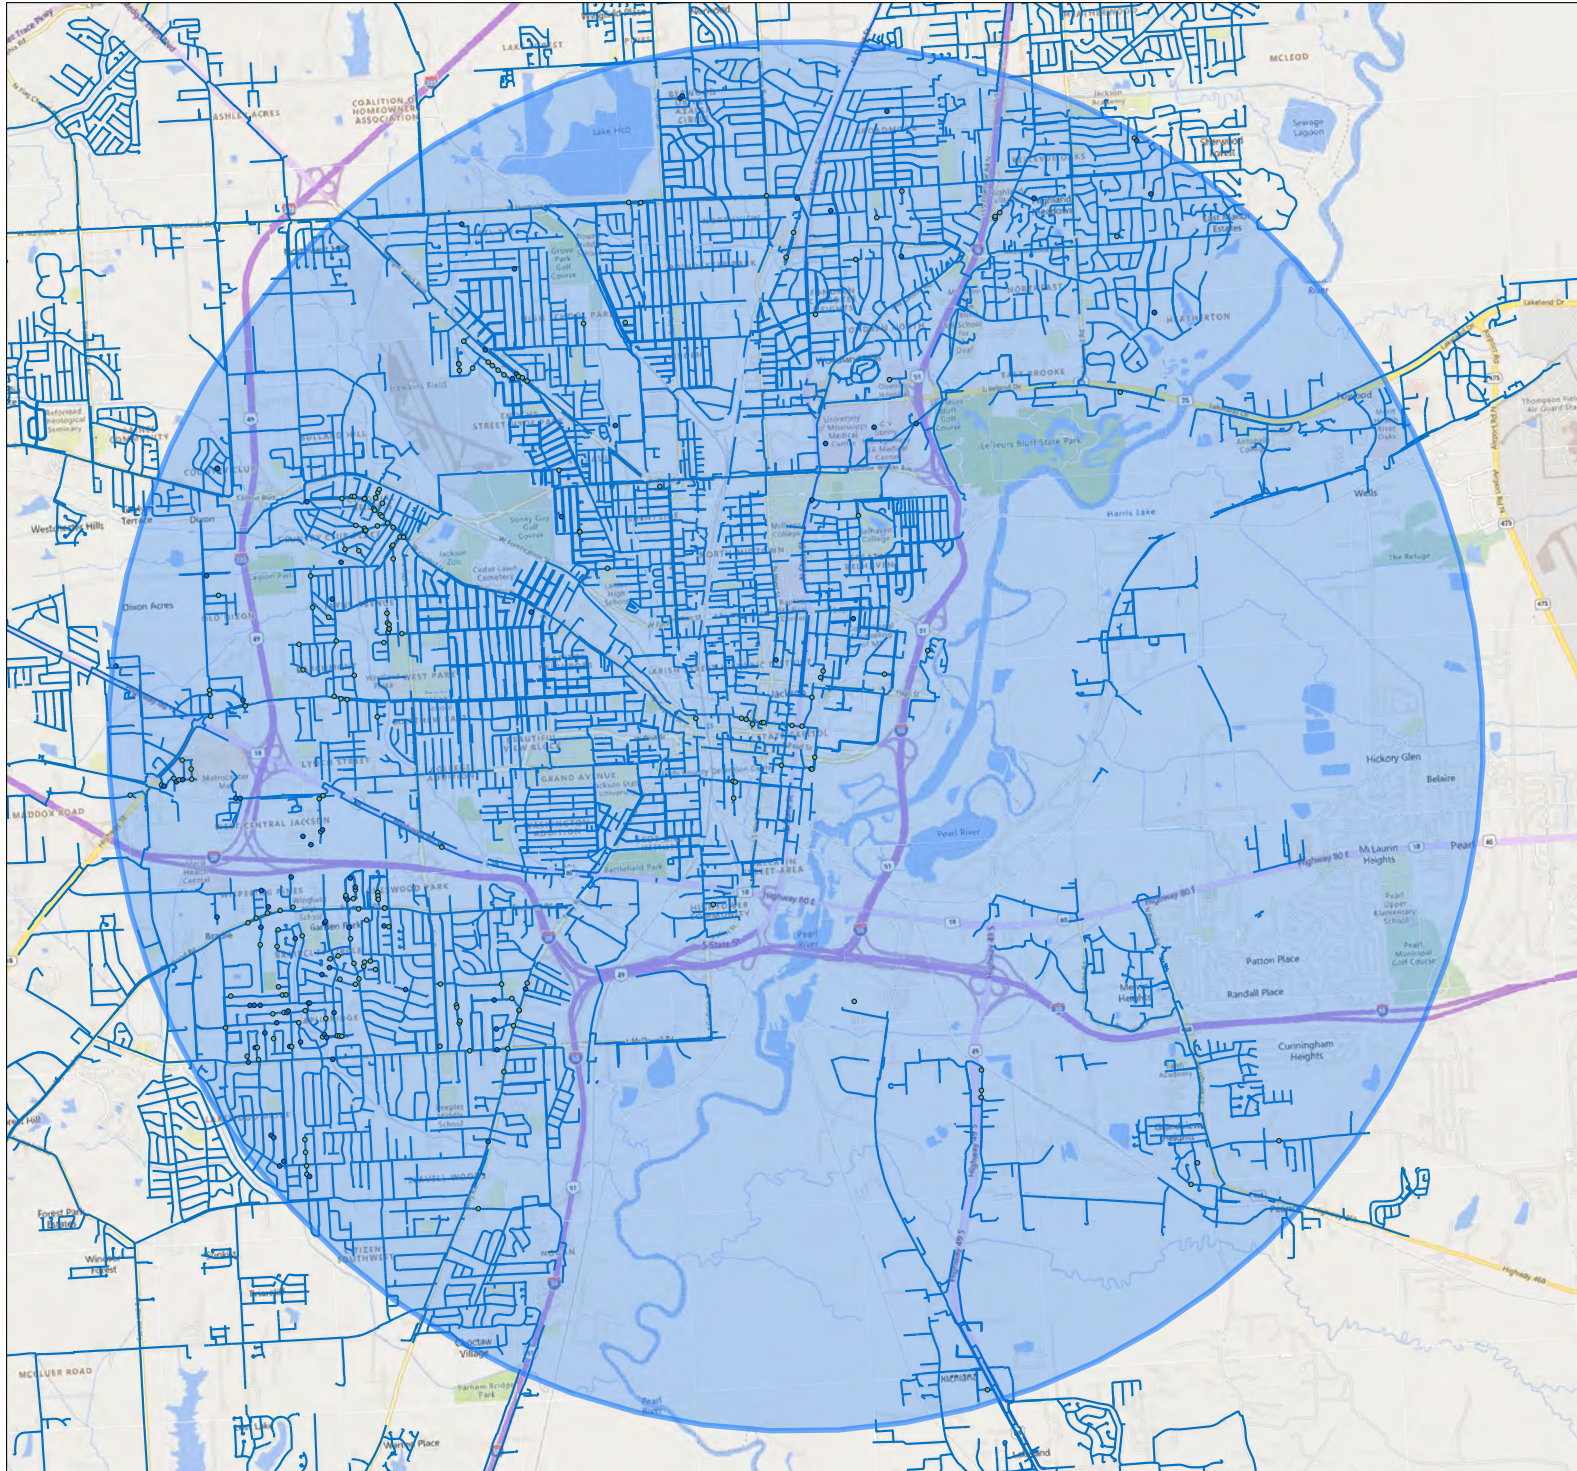

# Map of Open Belowground Leaks as of 1/24/2024

## Legend

- Open belowground Grade 2 leak (not to scale)
  - Open belowground Grade 3 leak (not to scale)
  - Five mile radius from Capitol Building
- 0 Grade 1 leaks  
82 Grade 2 leaks  
207 Grade 3 leaks

Miles of Main in five mile radius area: 770.17