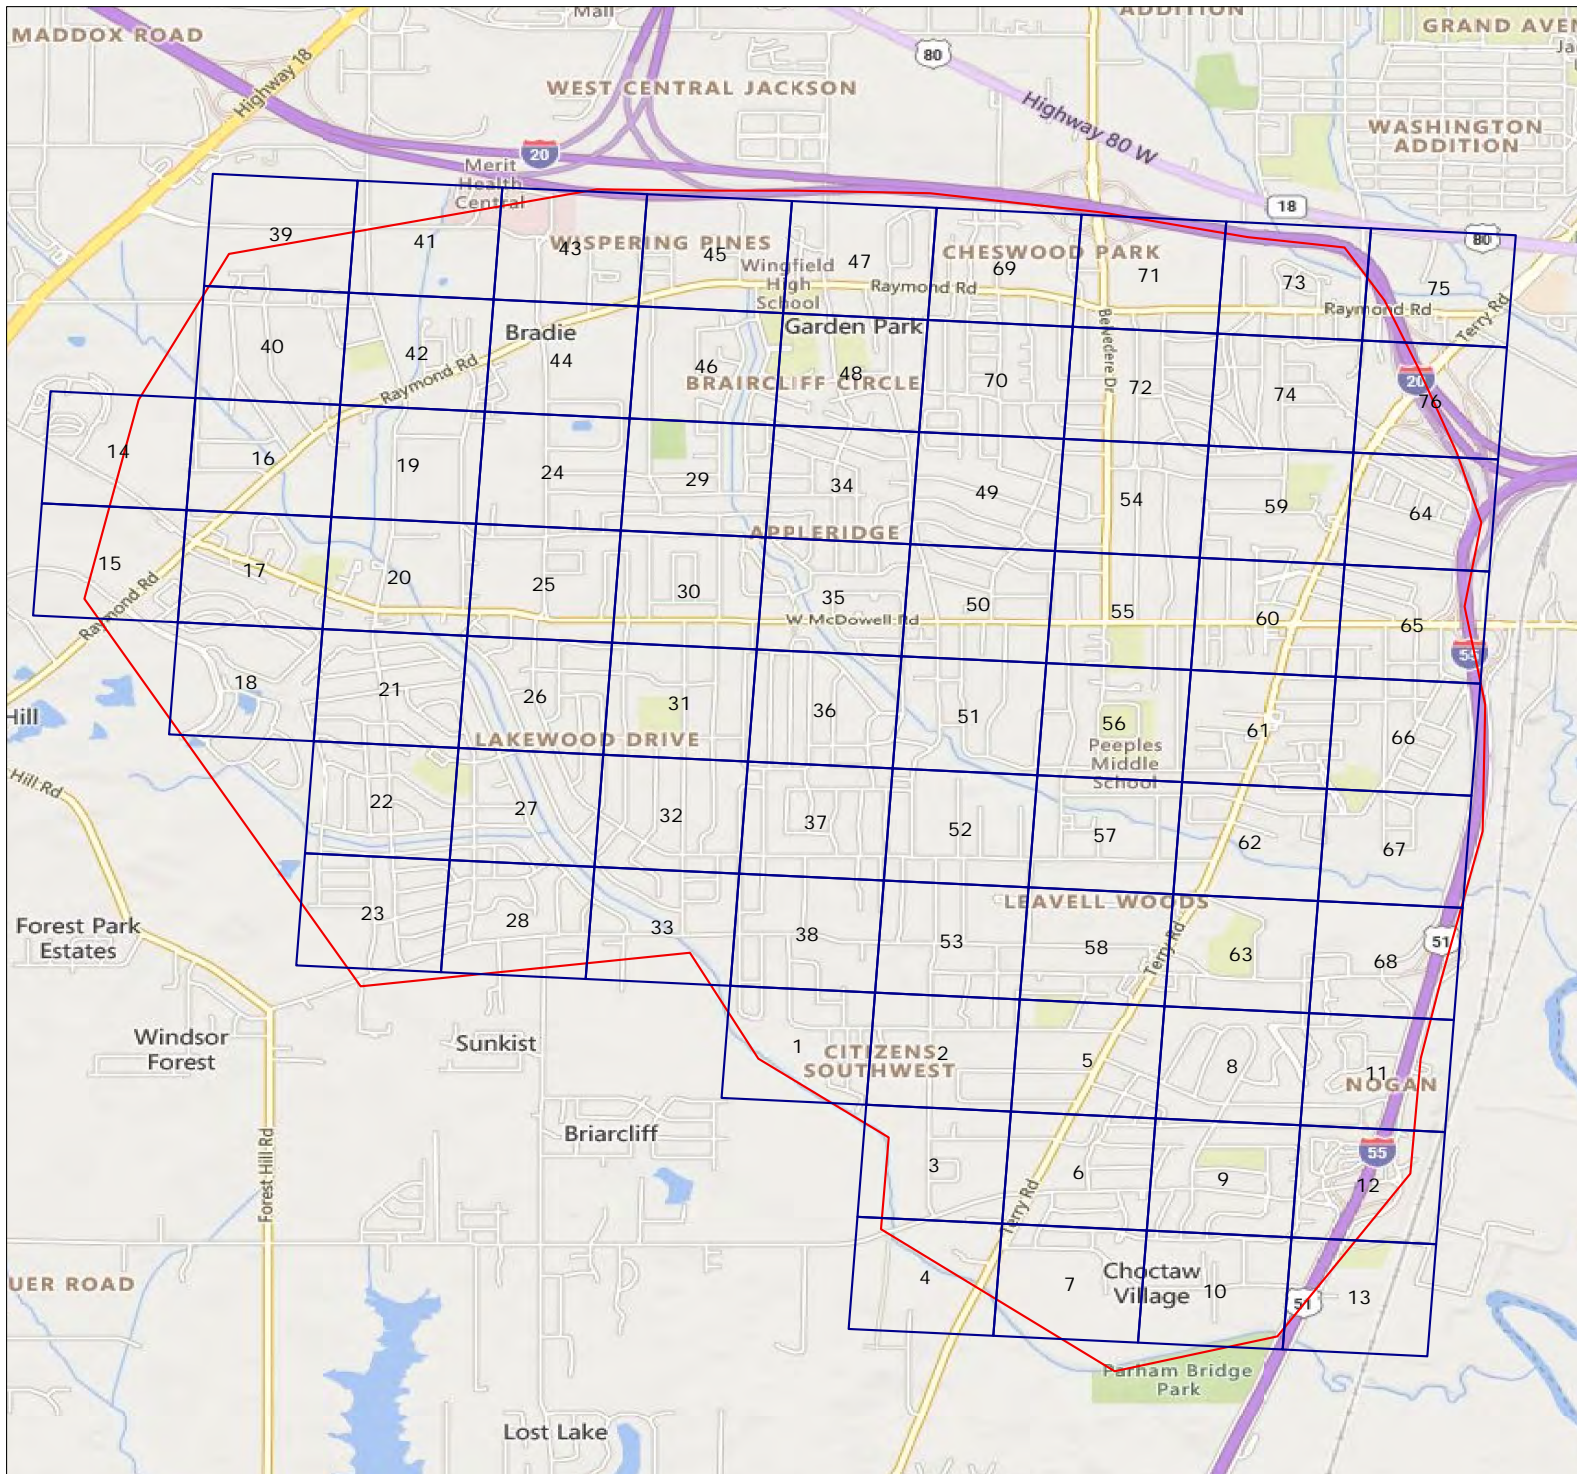

Map of DIM Grids

Legend

Numbers reflect Grid IDs

 DIM Grids

 South Jackson

02/09/2024

JXN-NTSB-000509