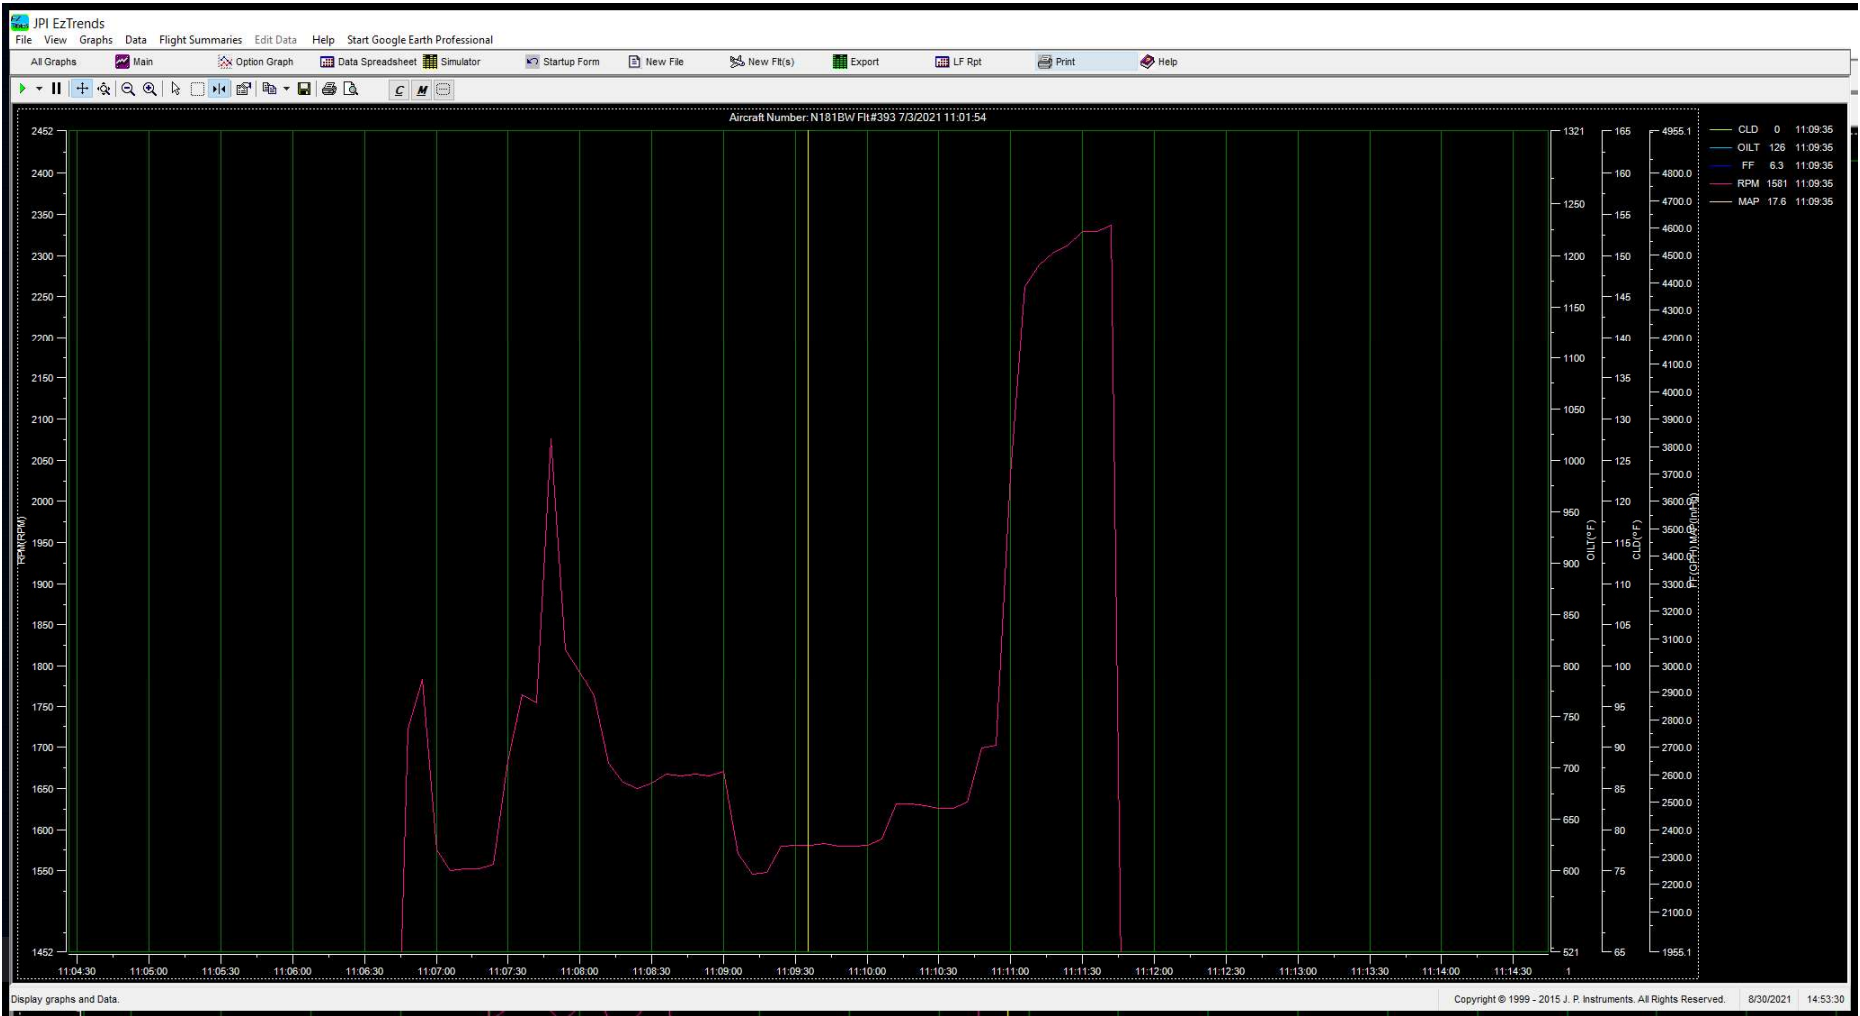

8/30/2021 2:56:40 PM Copyright (c) 1999 - 2015 by J. P. Instruments, All Rights Reserved.

8/30/2021 2:53:43 PM Copyright (c) 1999 - 2015 by J. P. Instruments, All Rights Reserved.

8/30/2021 2:51:33 PM Copyright (c) 1999 - 2015 by J. P. Instruments, All Rights Reserved.