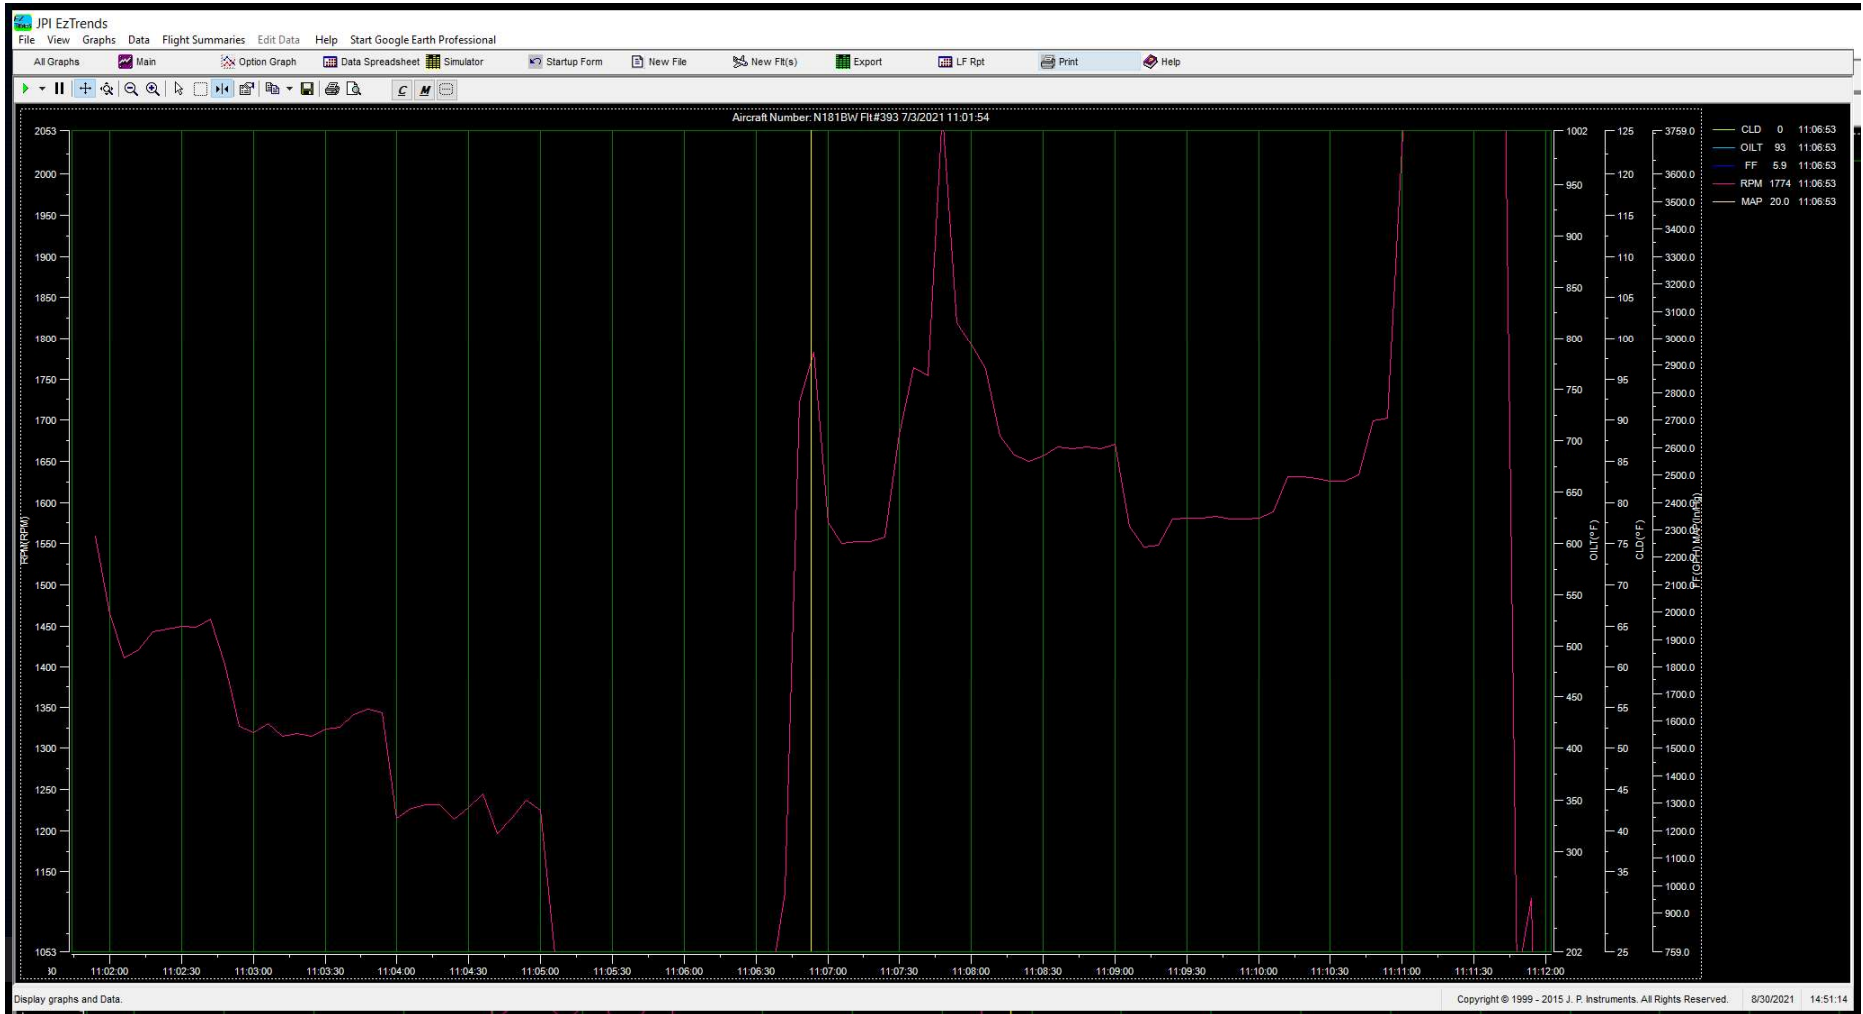

8/30/2021 2:56:40 PM Copyright (c) 1999 - 2015 by J. P. Instruments, All Rights Reserved.

8/30/2021 2:53:43 PM Copyright (c) 1999 - 2015 by J. P. Instruments, All Rights Reserved.

8/30/2021 2:51:33 PM Copyright (c) 1999 - 2015 by J. P. Instruments, All Rights Reserved.