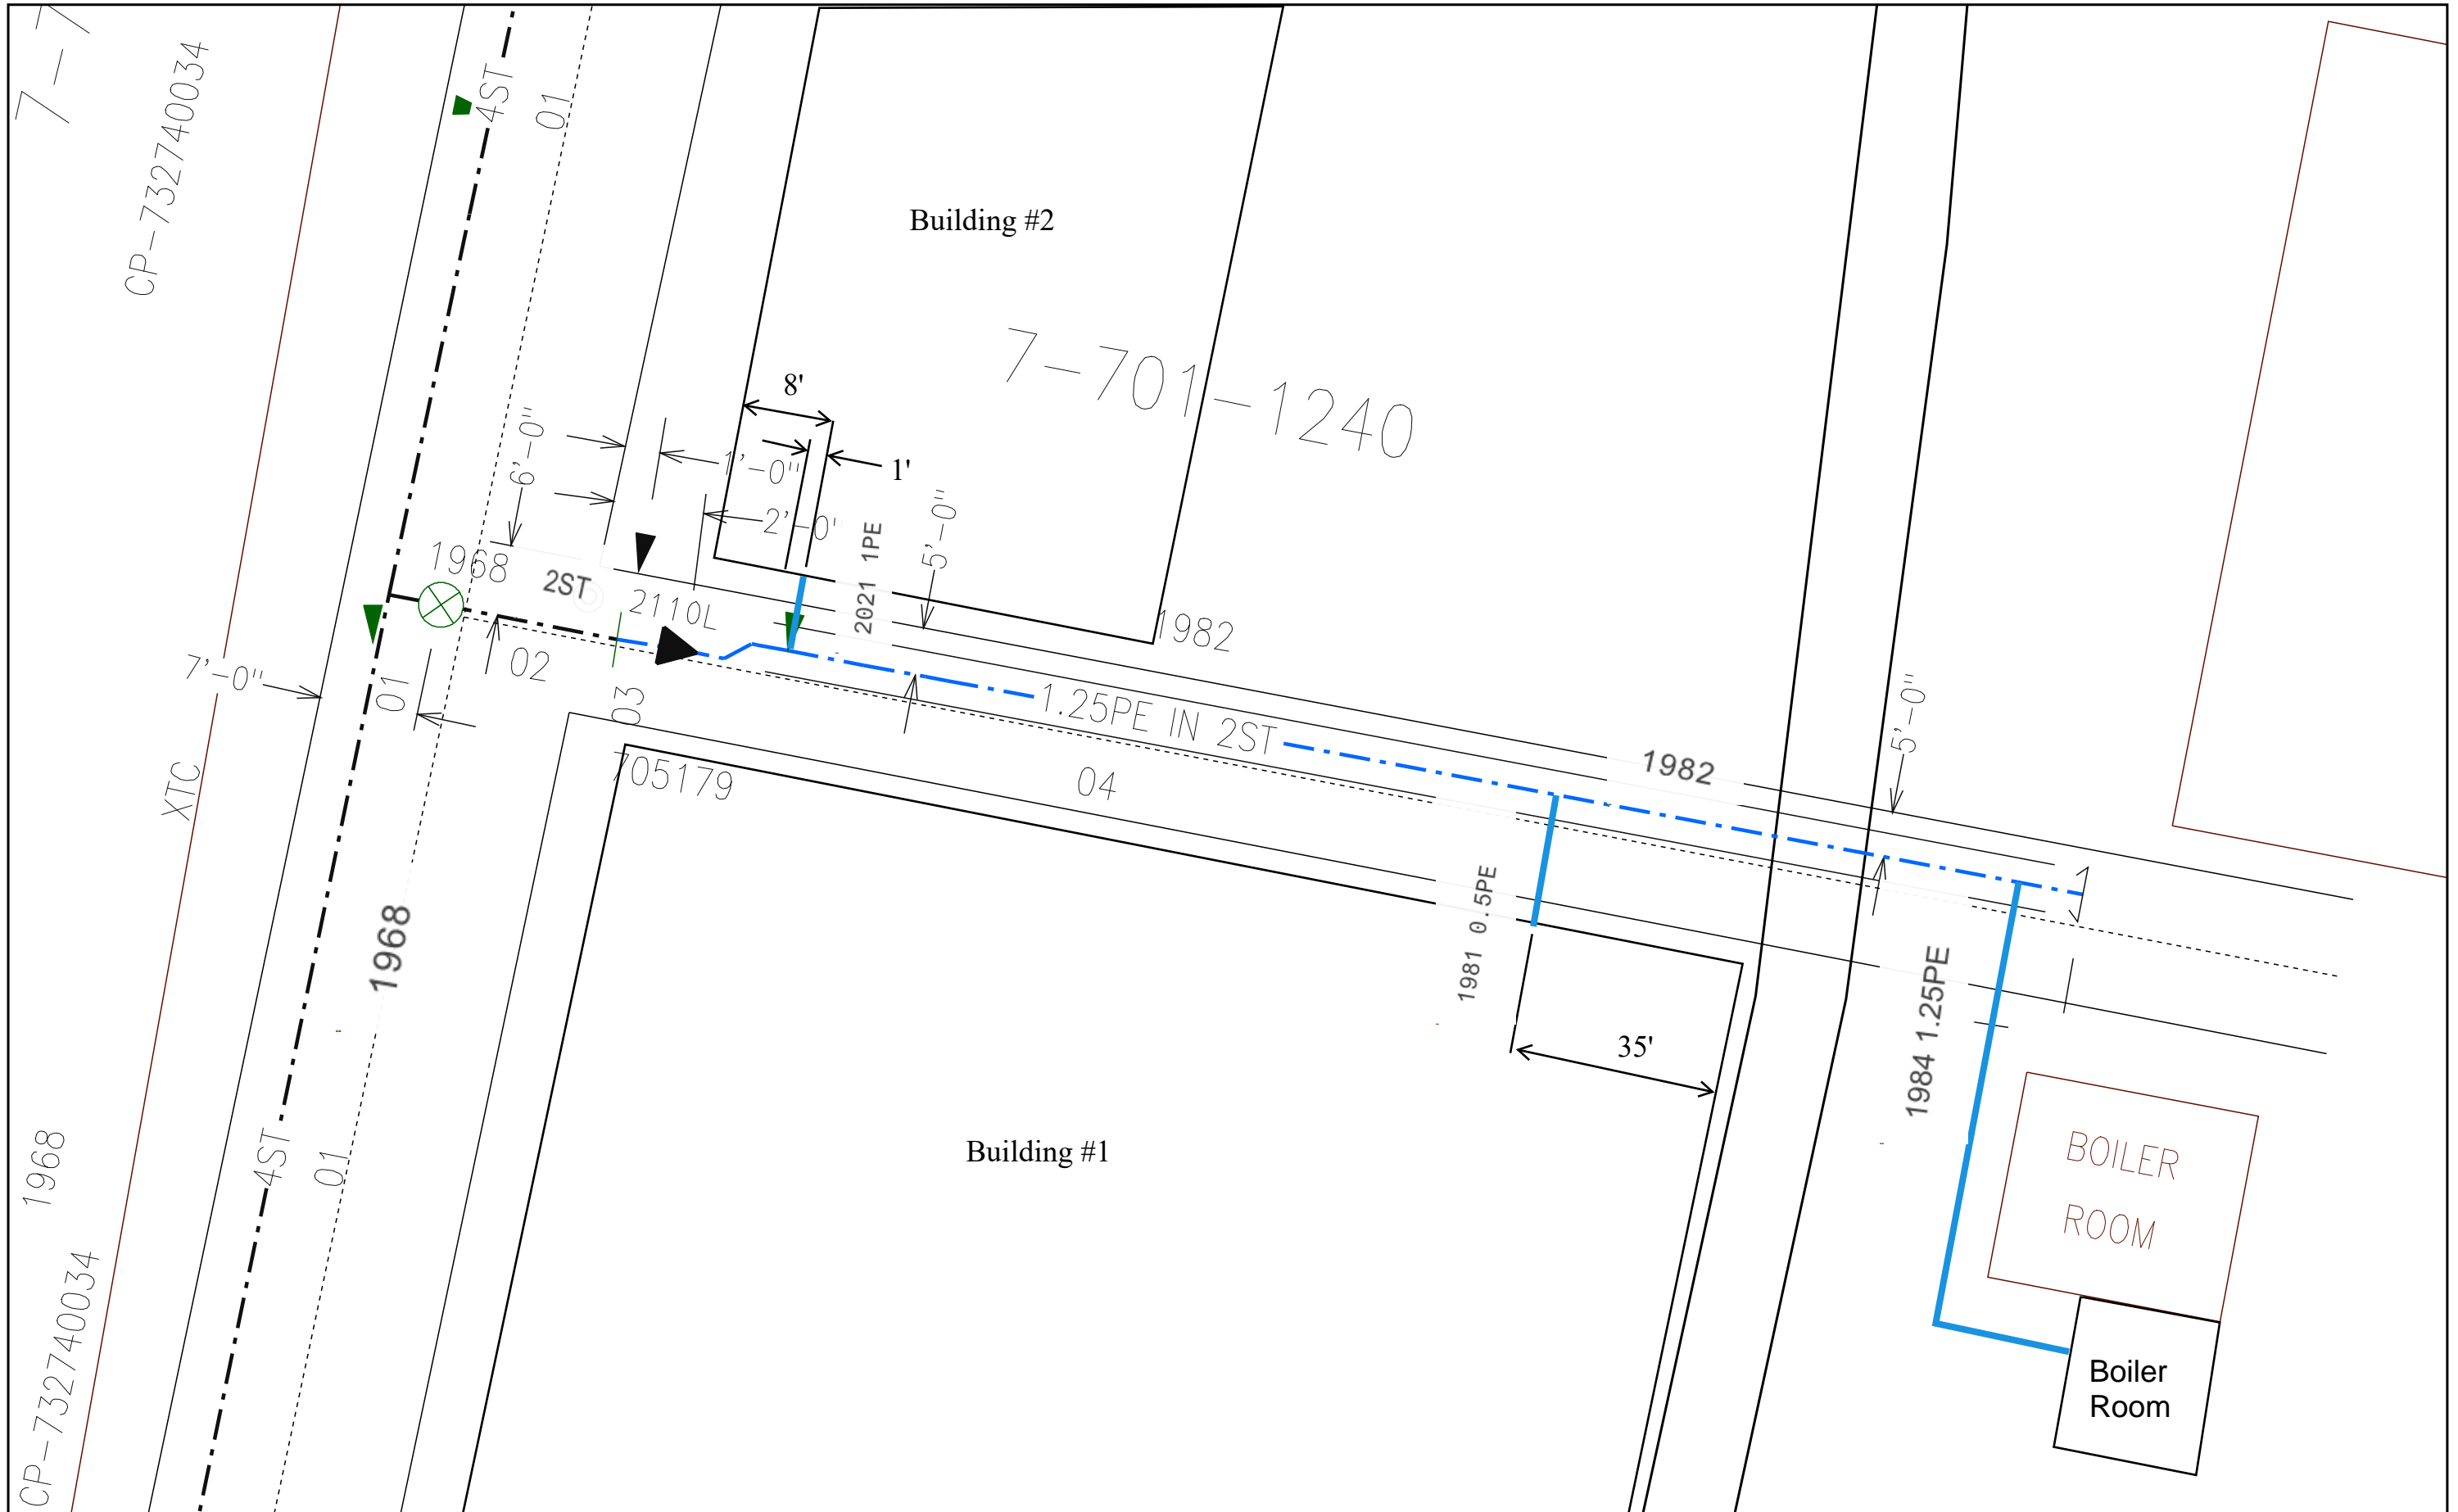

User: gferguson

Operating District READING

Project:

Projection: Pennsylvania South NAD27 (ft)

Scale: Not to Scale

Date: 03/31/2023

Y=369641

X=2503795