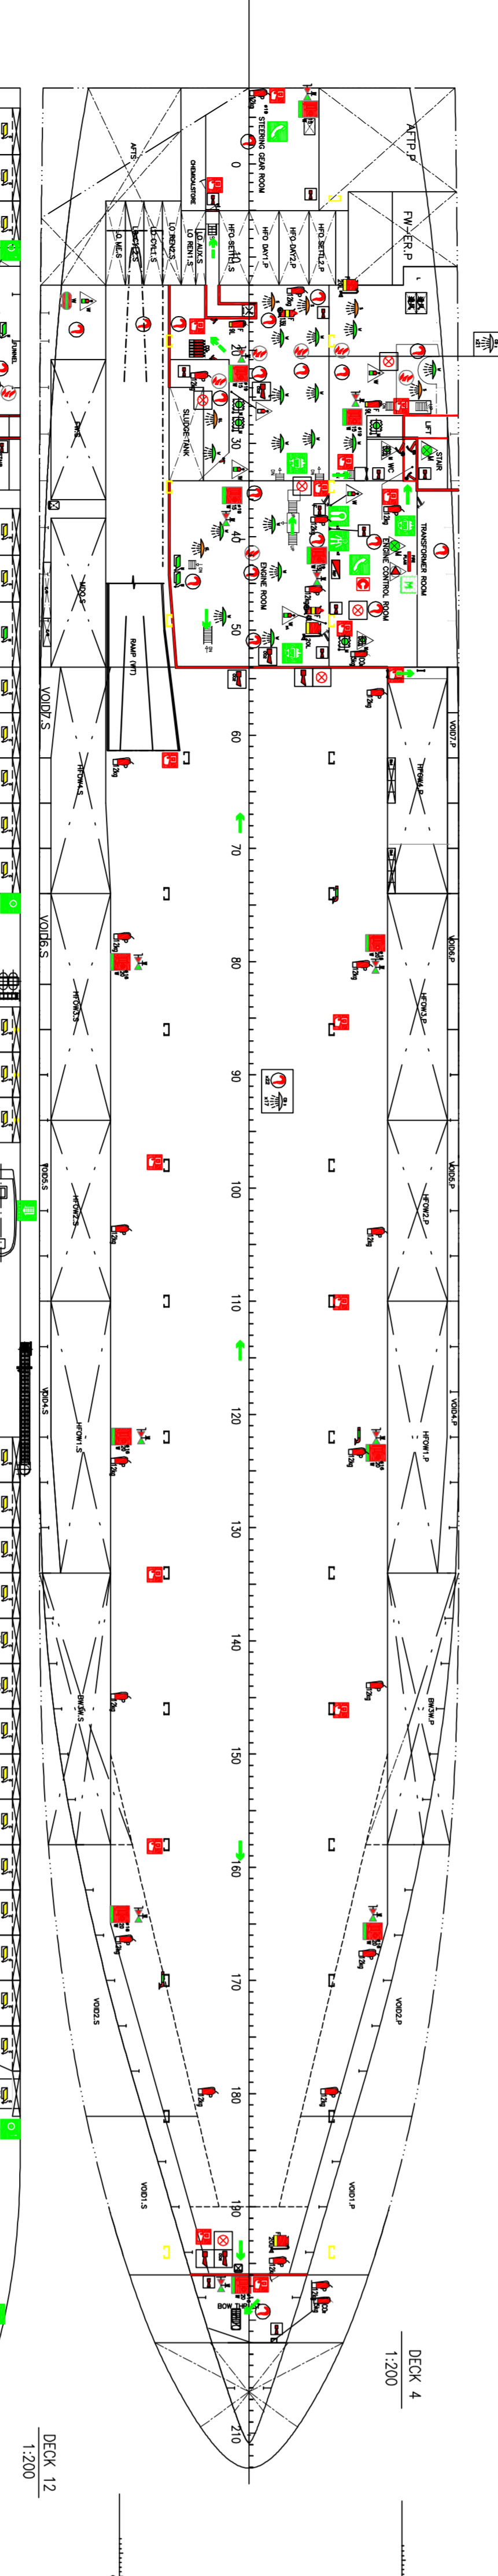

NO. 1
DATE 12/11/2023
BY [Signature]

Table with columns for NO., DESCRIPTION, and FIRE LOCATIONS. It lists various fire equipment and their locations across different decks.

Table with columns for NO., DESCRIPTION, and FIRE LOCATIONS. It lists various fire equipment and their locations across different decks.

Table with columns for NO., DESCRIPTION, and FIRE LOCATIONS. It lists various fire equipment and their locations across different decks.

Table with columns for NO., DESCRIPTION, and FIRE LOCATIONS. It lists various fire equipment and their locations across different decks.