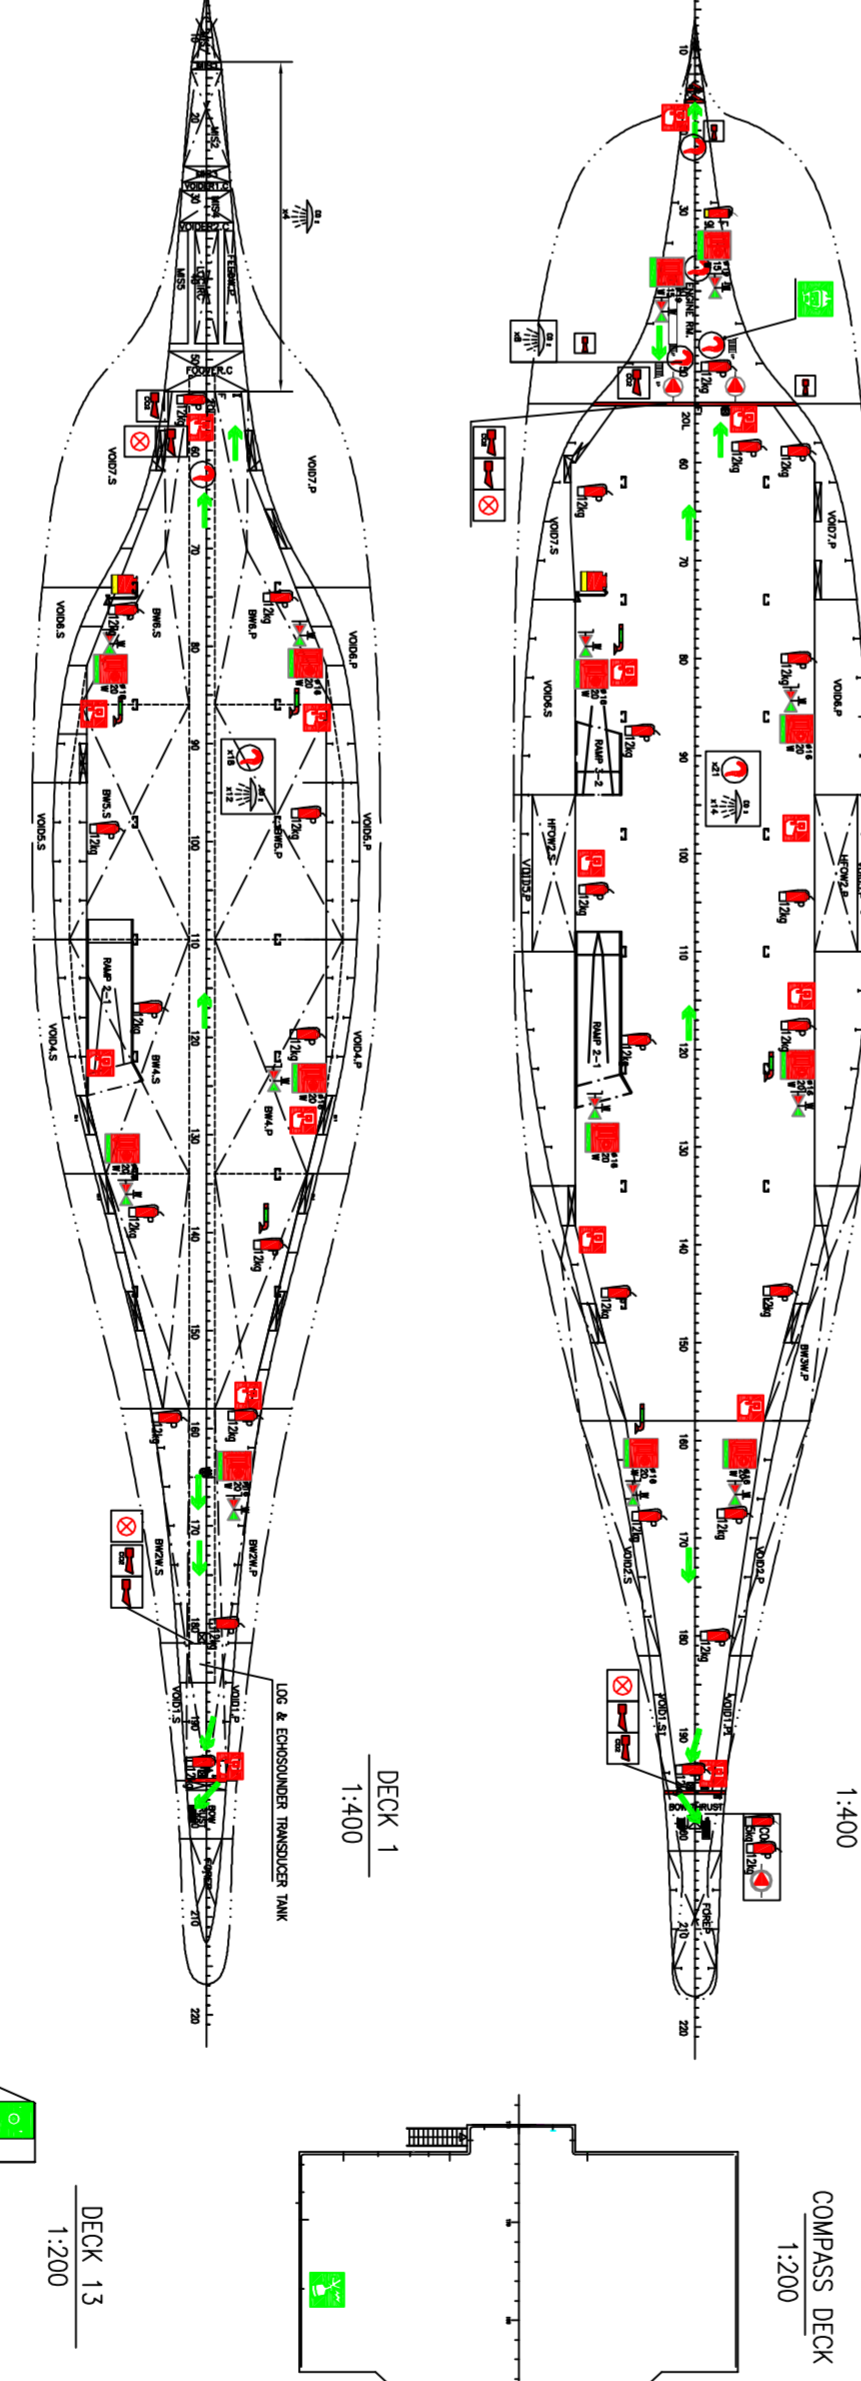

防火控制及安全图

FIRE CONTROL & SAFETY PLAN

SHIP NAME: HOEHI YAMEN
CALL SIGN: LAJW7
IMO NO.: 943184

LENGTH (O/A) 182.20 m
LENGTH (B/F) 170.20 m
BREADTH MOULDED 31.50 m
DRAUGHT 7.70 m
DRAUGHT DESIGN 9.00 m

REVISION PARTICULARS

NO. 1
DATE 12/11/2023
BY [Signature]

Table with columns for NO., DESCRIPTION, and FIRE LOCATIONS. It lists various fire equipment and their locations across different decks.

Table with columns for NO., DESCRIPTION, and FIRE LOCATIONS. It lists various fire equipment and their locations across different decks.

Table with columns for NO., DESCRIPTION, and FIRE LOCATIONS. It lists various fire equipment and their locations across different decks.

Table with columns for NO., DESCRIPTION, and FIRE LOCATIONS. It lists various fire equipment and their locations across different decks.