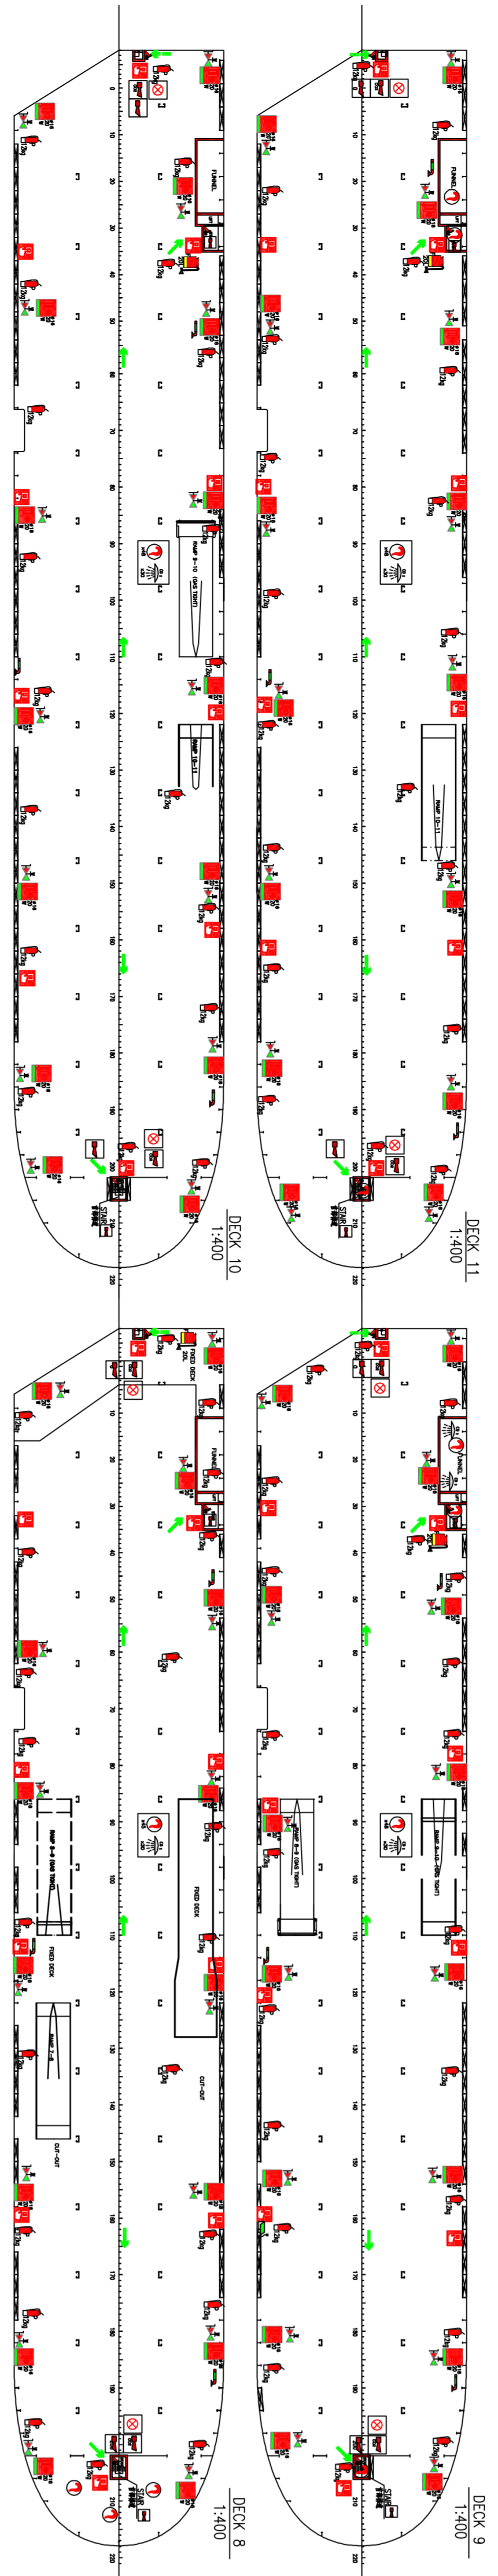

NO. 1
DATE 12/11/2023
BY [Signature]

Table with columns for NO., DESCRIPTION, and FIRE LOCATIONS. It lists various fire equipment and their locations across different decks.

Table with columns for NO., DESCRIPTION, and FIRE LOCATIONS. It lists various fire equipment and their locations across different decks.

Table with columns for NO., DESCRIPTION, and FIRE LOCATIONS. It lists various fire equipment and their locations across different decks.

Table with columns for NO., DESCRIPTION, and FIRE LOCATIONS. It lists various fire equipment and their locations across different decks.