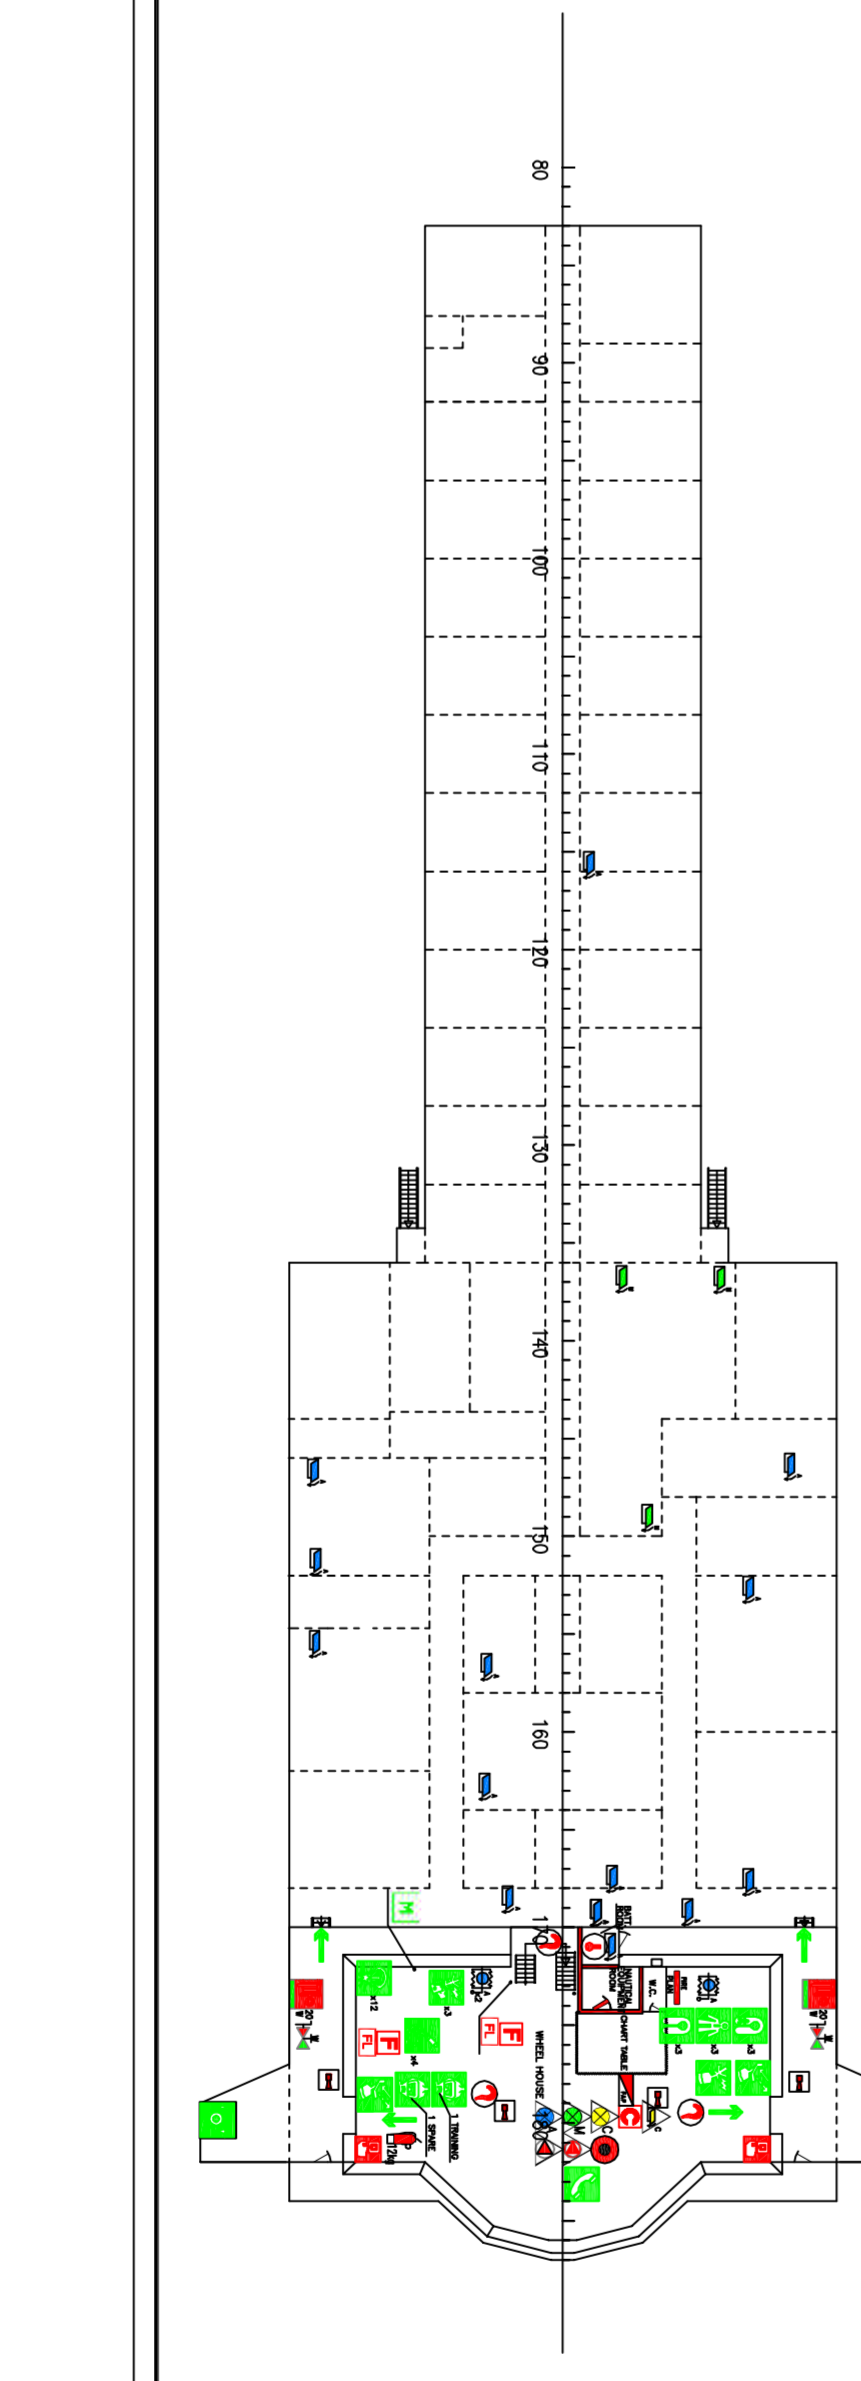

防火控制及安全图

FIRE CONTROL & SAFETY PLAN

SHIP NAME: HOEHI YAMEN
CALL SIGN: LAJW7
IMO NO.: 943184

LENGTH (O/A) 182.20 m
LENGTH (B/F) 170.20 m
BREADTH MOULDED 31.50 m
DRAUGHT 7.70 m
DRAUGHT DESIGN 9.00 m

REVISION PARTICULARS

NO. 1
DATE 12/11/2023
BY [Signature]

Table with columns for NO., DESCRIPTION, and FIRE LOCATIONS. It lists various fire equipment and their locations across different decks.

Table with columns for NO., DESCRIPTION, and FIRE LOCATIONS. It lists various fire equipment and their locations across different decks.

Table with columns for NO., DESCRIPTION, and FIRE LOCATIONS. It lists various fire equipment and their locations across different decks.

Table with columns for NO., DESCRIPTION, and FIRE LOCATIONS. It lists various fire equipment and their locations across different decks.