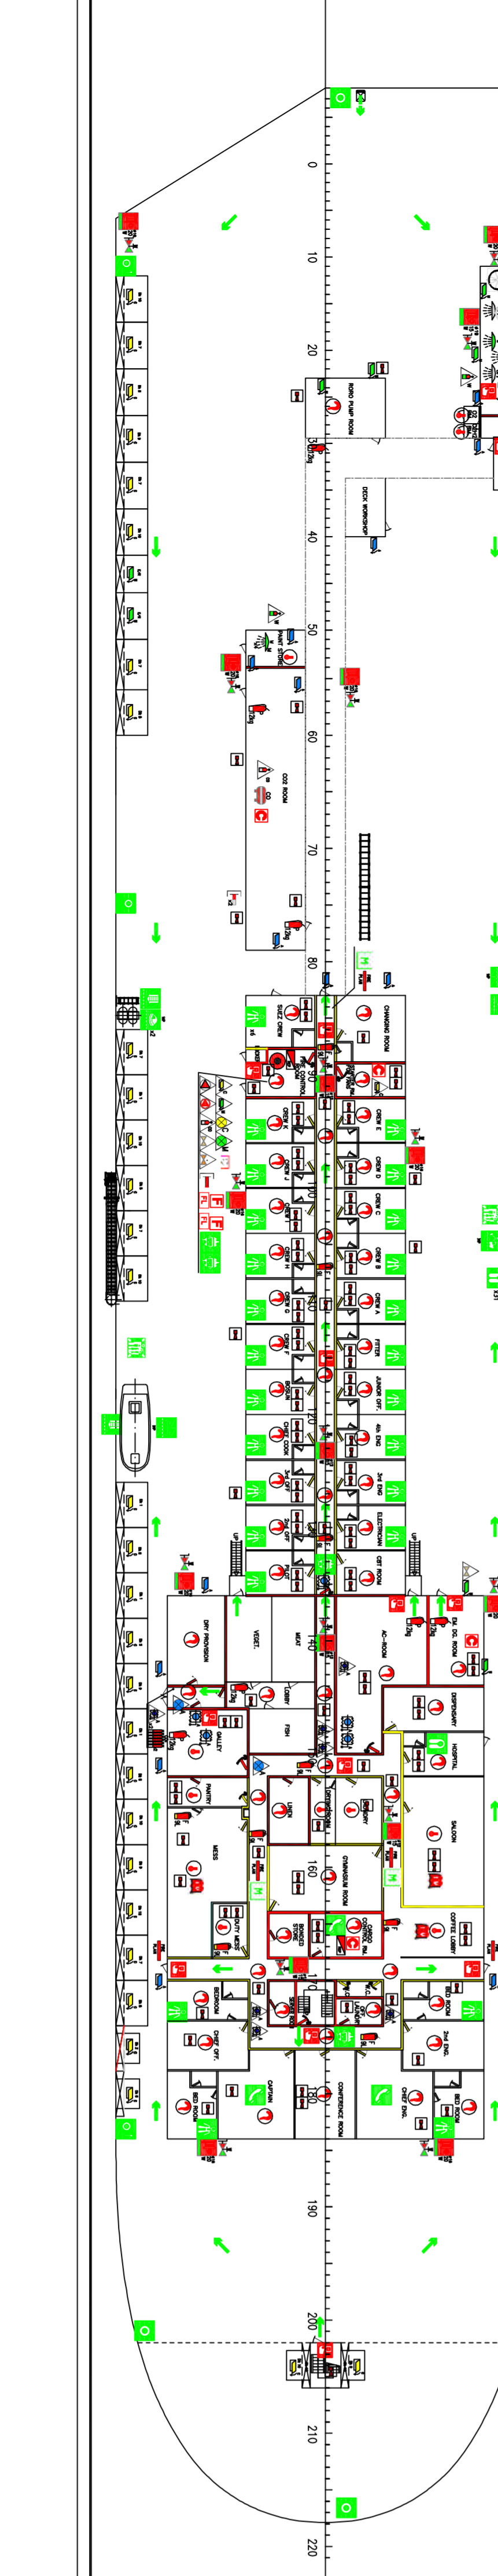

NO. 1
DATE 12/11/2023
BY [Signature]

Table with columns for NO., DESCRIPTION, and FIRE LOCATIONS. It lists various fire equipment and their locations across different decks.

Table with columns for NO., DESCRIPTION, and FIRE LOCATIONS. It lists various fire equipment and their locations across different decks.

Table with columns for NO., DESCRIPTION, and FIRE LOCATIONS. It lists various fire equipment and their locations across different decks.

Table with columns for NO., DESCRIPTION, and FIRE LOCATIONS. It lists various fire equipment and their locations across different decks.