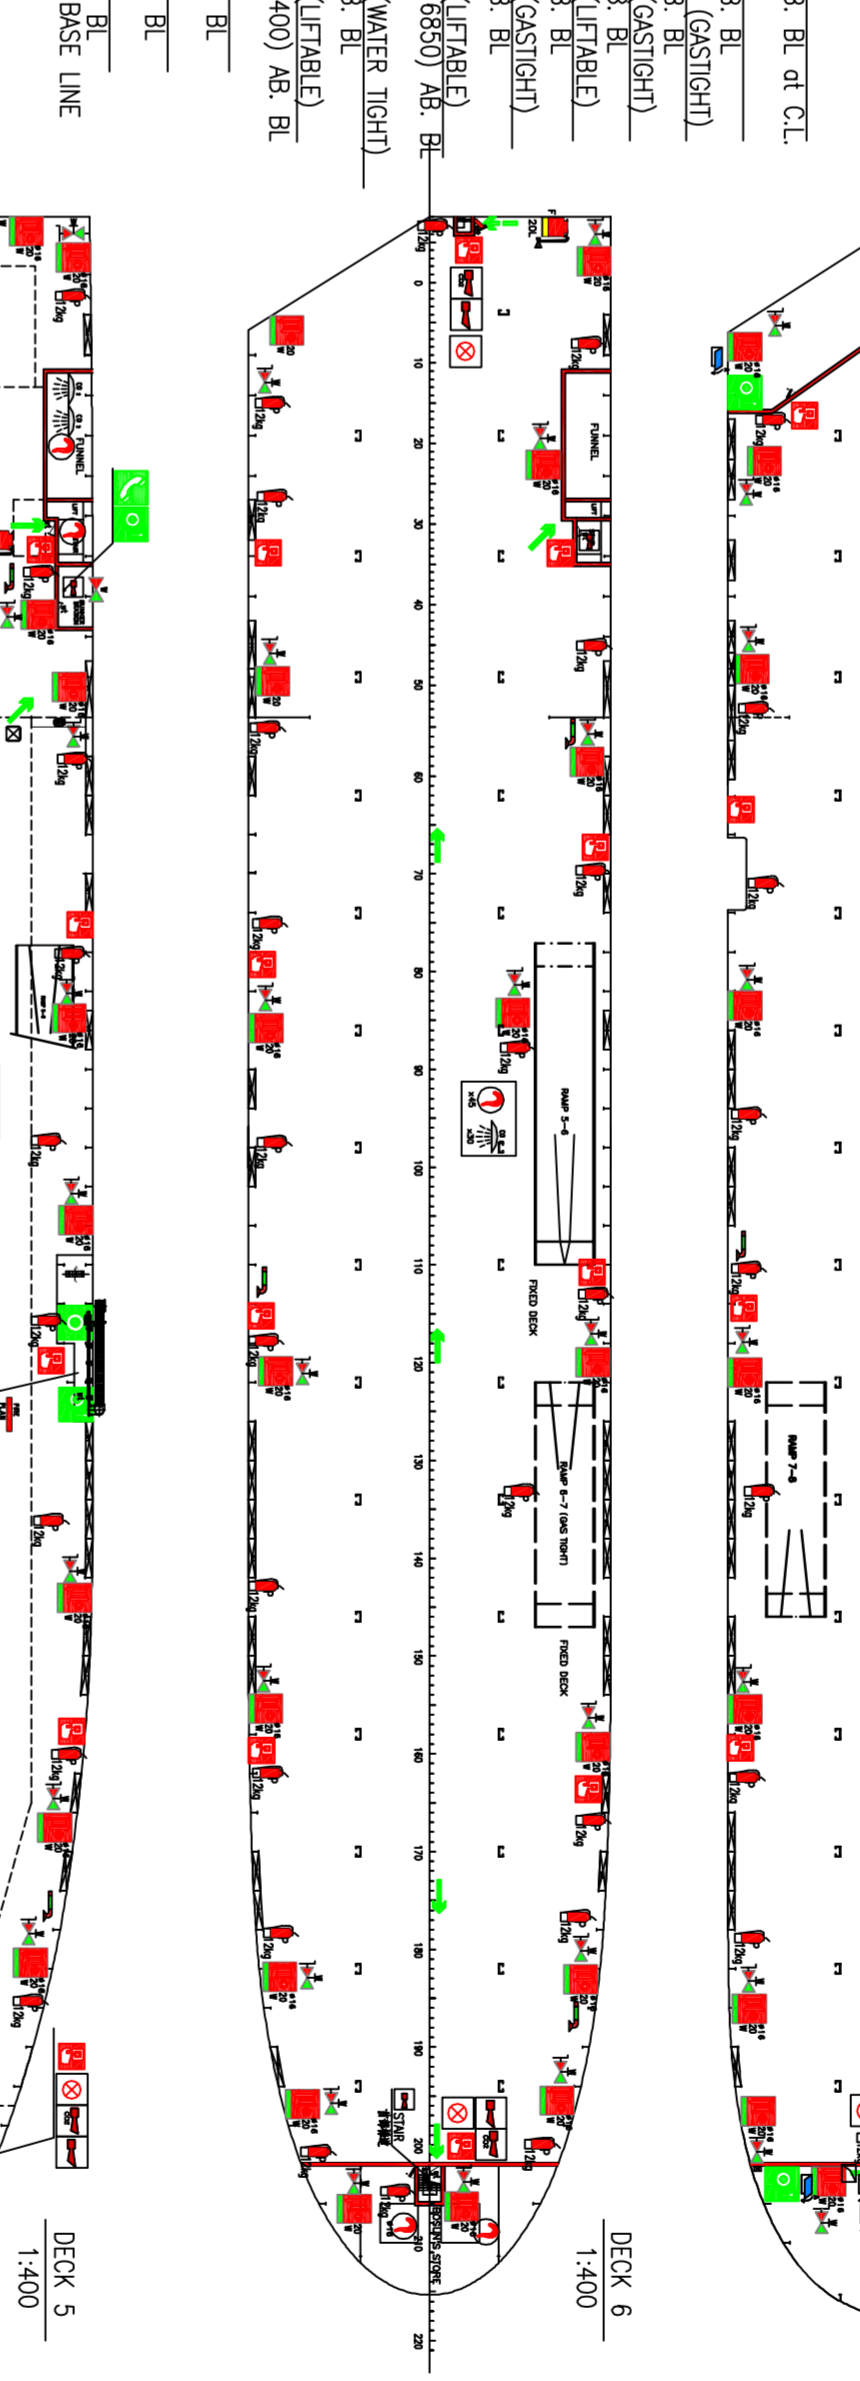

防火控制及安全图

FIRE CONTROL & SAFETY PLAN

SHIP NAME: HOEHI YAMEN
CALL SIGN: LAJW7
IMO NO.: 943184

LENGTH (O/A) 182.20 m
LENGTH (B/F) 170.20 m
BREADTH MOULDED 31.50 m
DRAUGHT 7.70 m
DRAUGHT DESIGN 9.00 m

REVISION PARTICULARS

NO. 1
DATE 12/11/2023
BY [Signature]

Table with columns for NO., DESCRIPTION, and FIRE LOCATIONS. It lists various fire equipment and their locations across different decks.

Table with columns for NO., DESCRIPTION, and FIRE LOCATIONS. It lists various fire equipment and their locations across different decks.

Table with columns for NO., DESCRIPTION, and FIRE LOCATIONS. It lists various fire equipment and their locations across different decks.

Table with columns for NO., DESCRIPTION, and FIRE LOCATIONS. It lists various fire equipment and their locations across different decks.