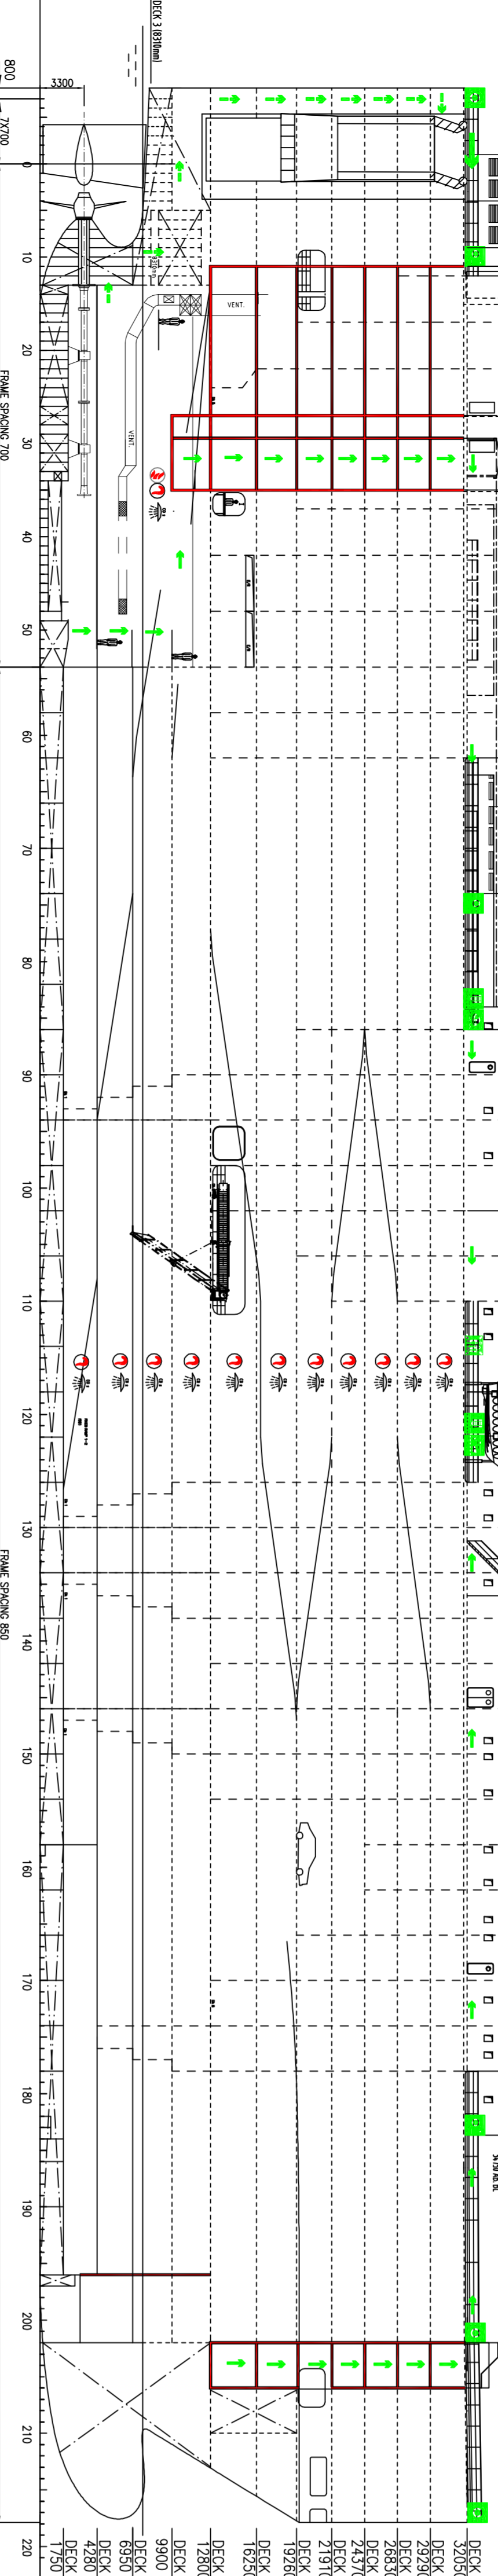

防火控制及安全图

FIRE CONTROL & SAFETY PLAN

SHIP NAME: HOEHI YAMEN
CALL SIGN: LAJW7
IMO NO.: 943184

LENGTH (O/A) 182.20 m
LENGTH (B/F) 170.20 m
BREADTH MOULDED 31.50 m
DRAUGHT 7.70 m
DRAUGHT DESIGN 9.00 m

REVISION PARTICULARS

NO. 1
DATE 12/11/2023
BY [Signature]

Table with columns for NO., DESCRIPTION, and FIRE LOCATIONS. It lists various fire equipment and their locations across different decks.

Table with columns for NO., DESCRIPTION, and FIRE LOCATIONS. It lists various fire equipment and their locations across different decks.

Table with columns for NO., DESCRIPTION, and FIRE LOCATIONS. It lists various fire equipment and their locations across different decks.

Table with columns for NO., DESCRIPTION, and FIRE LOCATIONS. It lists various fire equipment and their locations across different decks.