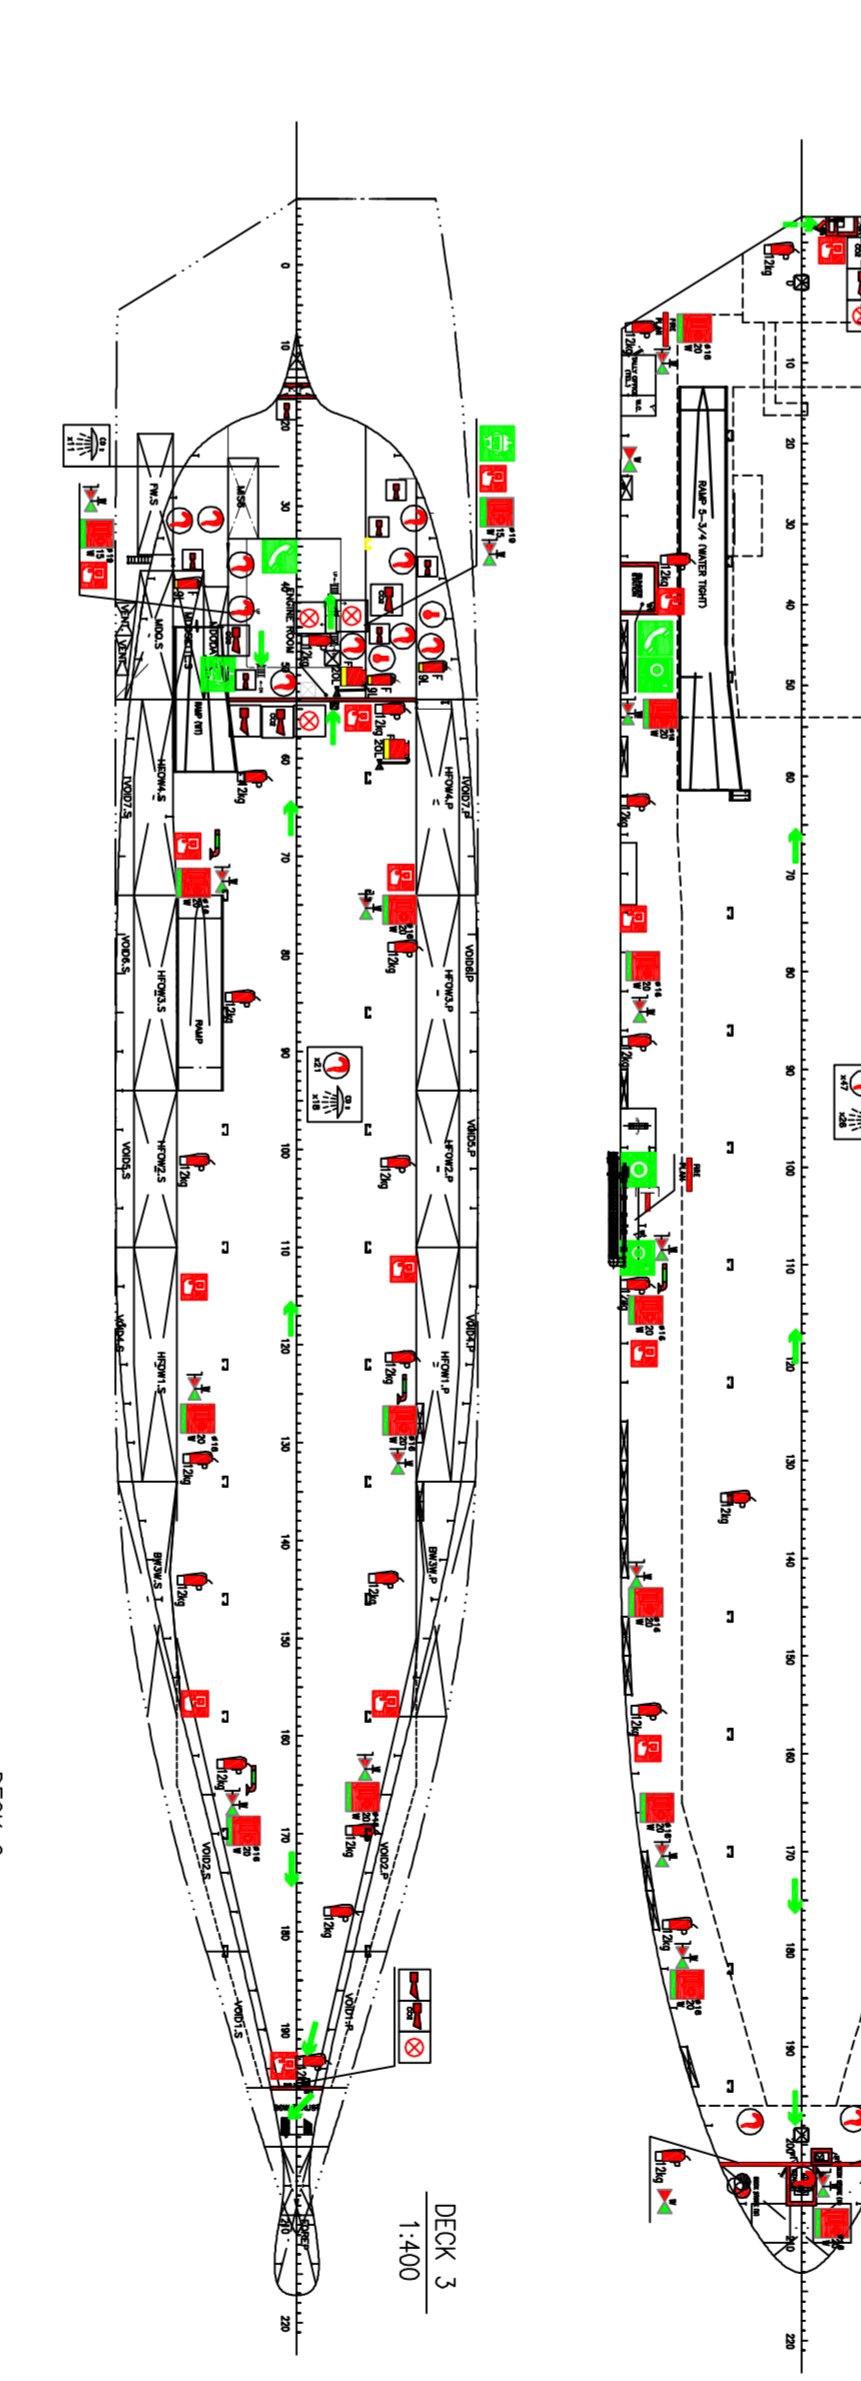

防火控制及安全图

FIRE CONTROL & SAFETY PLAN

SHIP NAME: HOEHI YAMEN
CALL SIGN: LAJW7
IMO NO.: 943184

LENGTH (O/A) 182.20 m
LENGTH (B/F) 170.20 m
BREADTH MOULDED 31.50 m
DRAUGHT 7.70 m
DRAUGHT DESIGN 9.00 m

REVISION PARTICULARS

NO. 1
DATE 12/11/2023
BY [Signature]

Table with columns for NO., DESCRIPTION, and FIRE LOCATIONS. It lists various fire equipment and their locations across different decks.

Table with columns for NO., DESCRIPTION, and FIRE LOCATIONS. It lists various fire equipment and their locations across different decks.

Table with columns for NO., DESCRIPTION, and FIRE LOCATIONS. It lists various fire equipment and their locations across different decks.

Table with columns for NO., DESCRIPTION, and FIRE LOCATIONS. It lists various fire equipment and their locations across different decks.