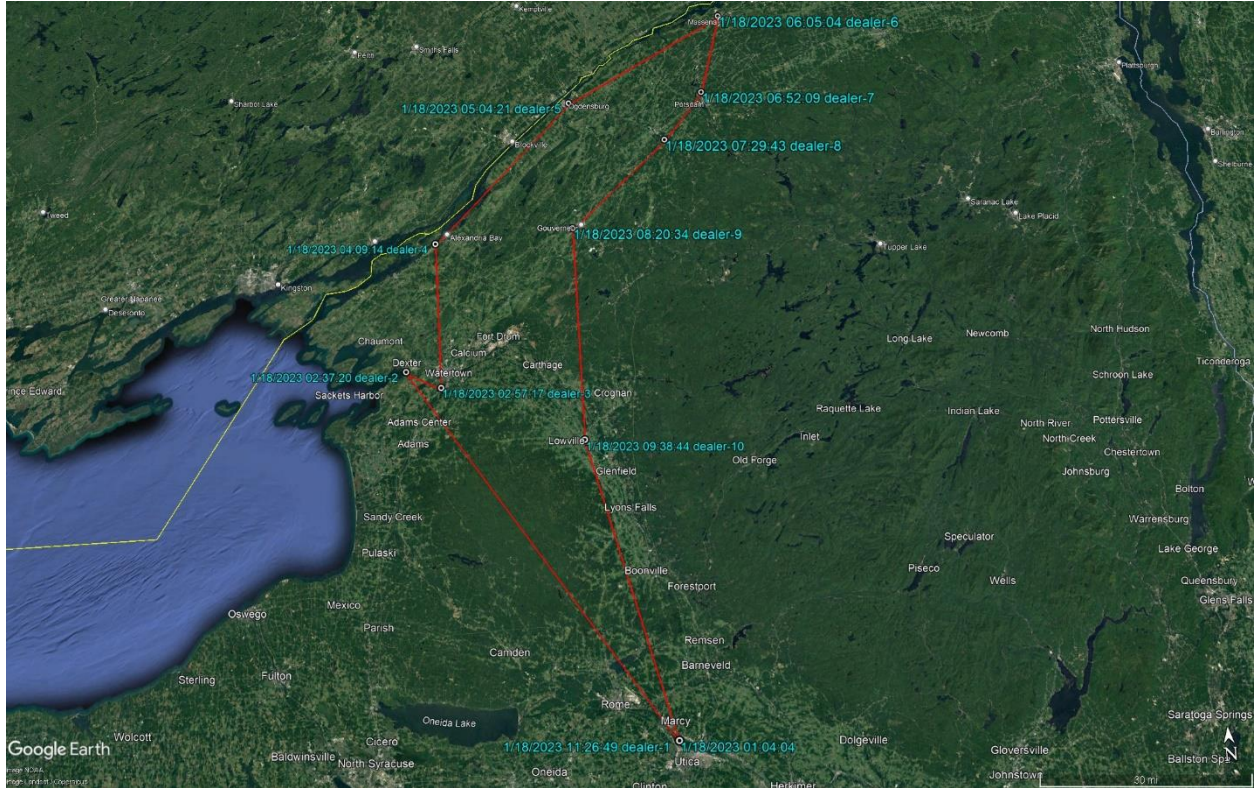

## **A. ACCIDENT**

Location: Louisville, New York  
Date: January 28, 2023  
Time: 6:00 eastern standard time (EST)  
Vehicle: 2021 Freightliner Box Truck

## **C. DETAILS OF THE INVESTIGATION**

A recorder group was not convened. The NTSB Vehicle Recorder Division received the following global positioning system (GPS) tracking system data electronically:

Owner: 2021 Freightliner Box Truck Driver  
Data: iTrack application data

The iTrack application was installed on the work phone of the 2021 freightliner box truck driver, hereinafter referred to as the truck driver. The truck driver's employer, Aero Global Logistics, uses the iTrack application to track its freight deliveries. The iTrack application data were obtained by the New York State Police and later provided to the NTSB.

The data showed that the truck driver started his first delivery shift on January 14, 2023, and the accident occurred on his tenth shift on January 28, 2023. The scheduled hours of each delivery shift for the truck driver were from 01:00 a.m. to 11:30 a.m. On each shift, the truck driver started from one location, dealer-1 (Marcy Domicile), then headed to nine other locations (other dealers) and ended his shift after returning to dealer-1. Figure 1 is a Google Earth overlay generated with iTrack GPS location data showing the delivery route of the truck driver on each of his delivery shifts and the associated time and date. Table 1 shows part of the iTrack application data indicating the actual arrival and departure times of the truck driver during the delivery shifts. A "NULL" on the table indicates the data entry was not available.