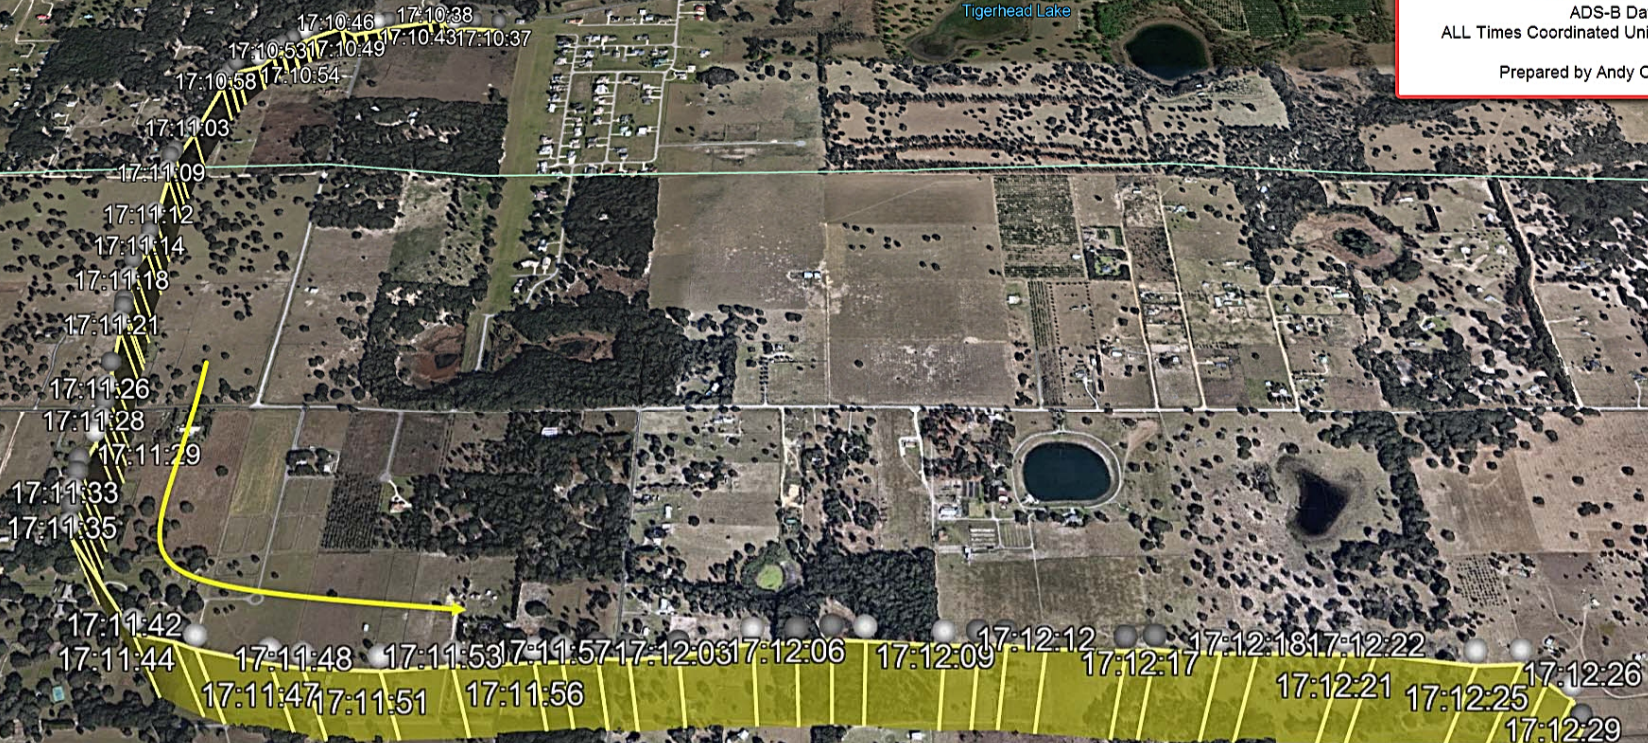

1/1/2000 5:12:30 am

Hammock Pond

Tigerhead Lake

ERA19FA265 N767FS
ADS-B Data
ALL Times Coordinated Universal Time (UTC)
Prepared by Andy Olvis, AS-30

© 2020 Google

Google Earth

Gator Lakes 28°56'48.01" N 81°52'16.76" W elev. 90 ft. eye alt. 9338 ft.