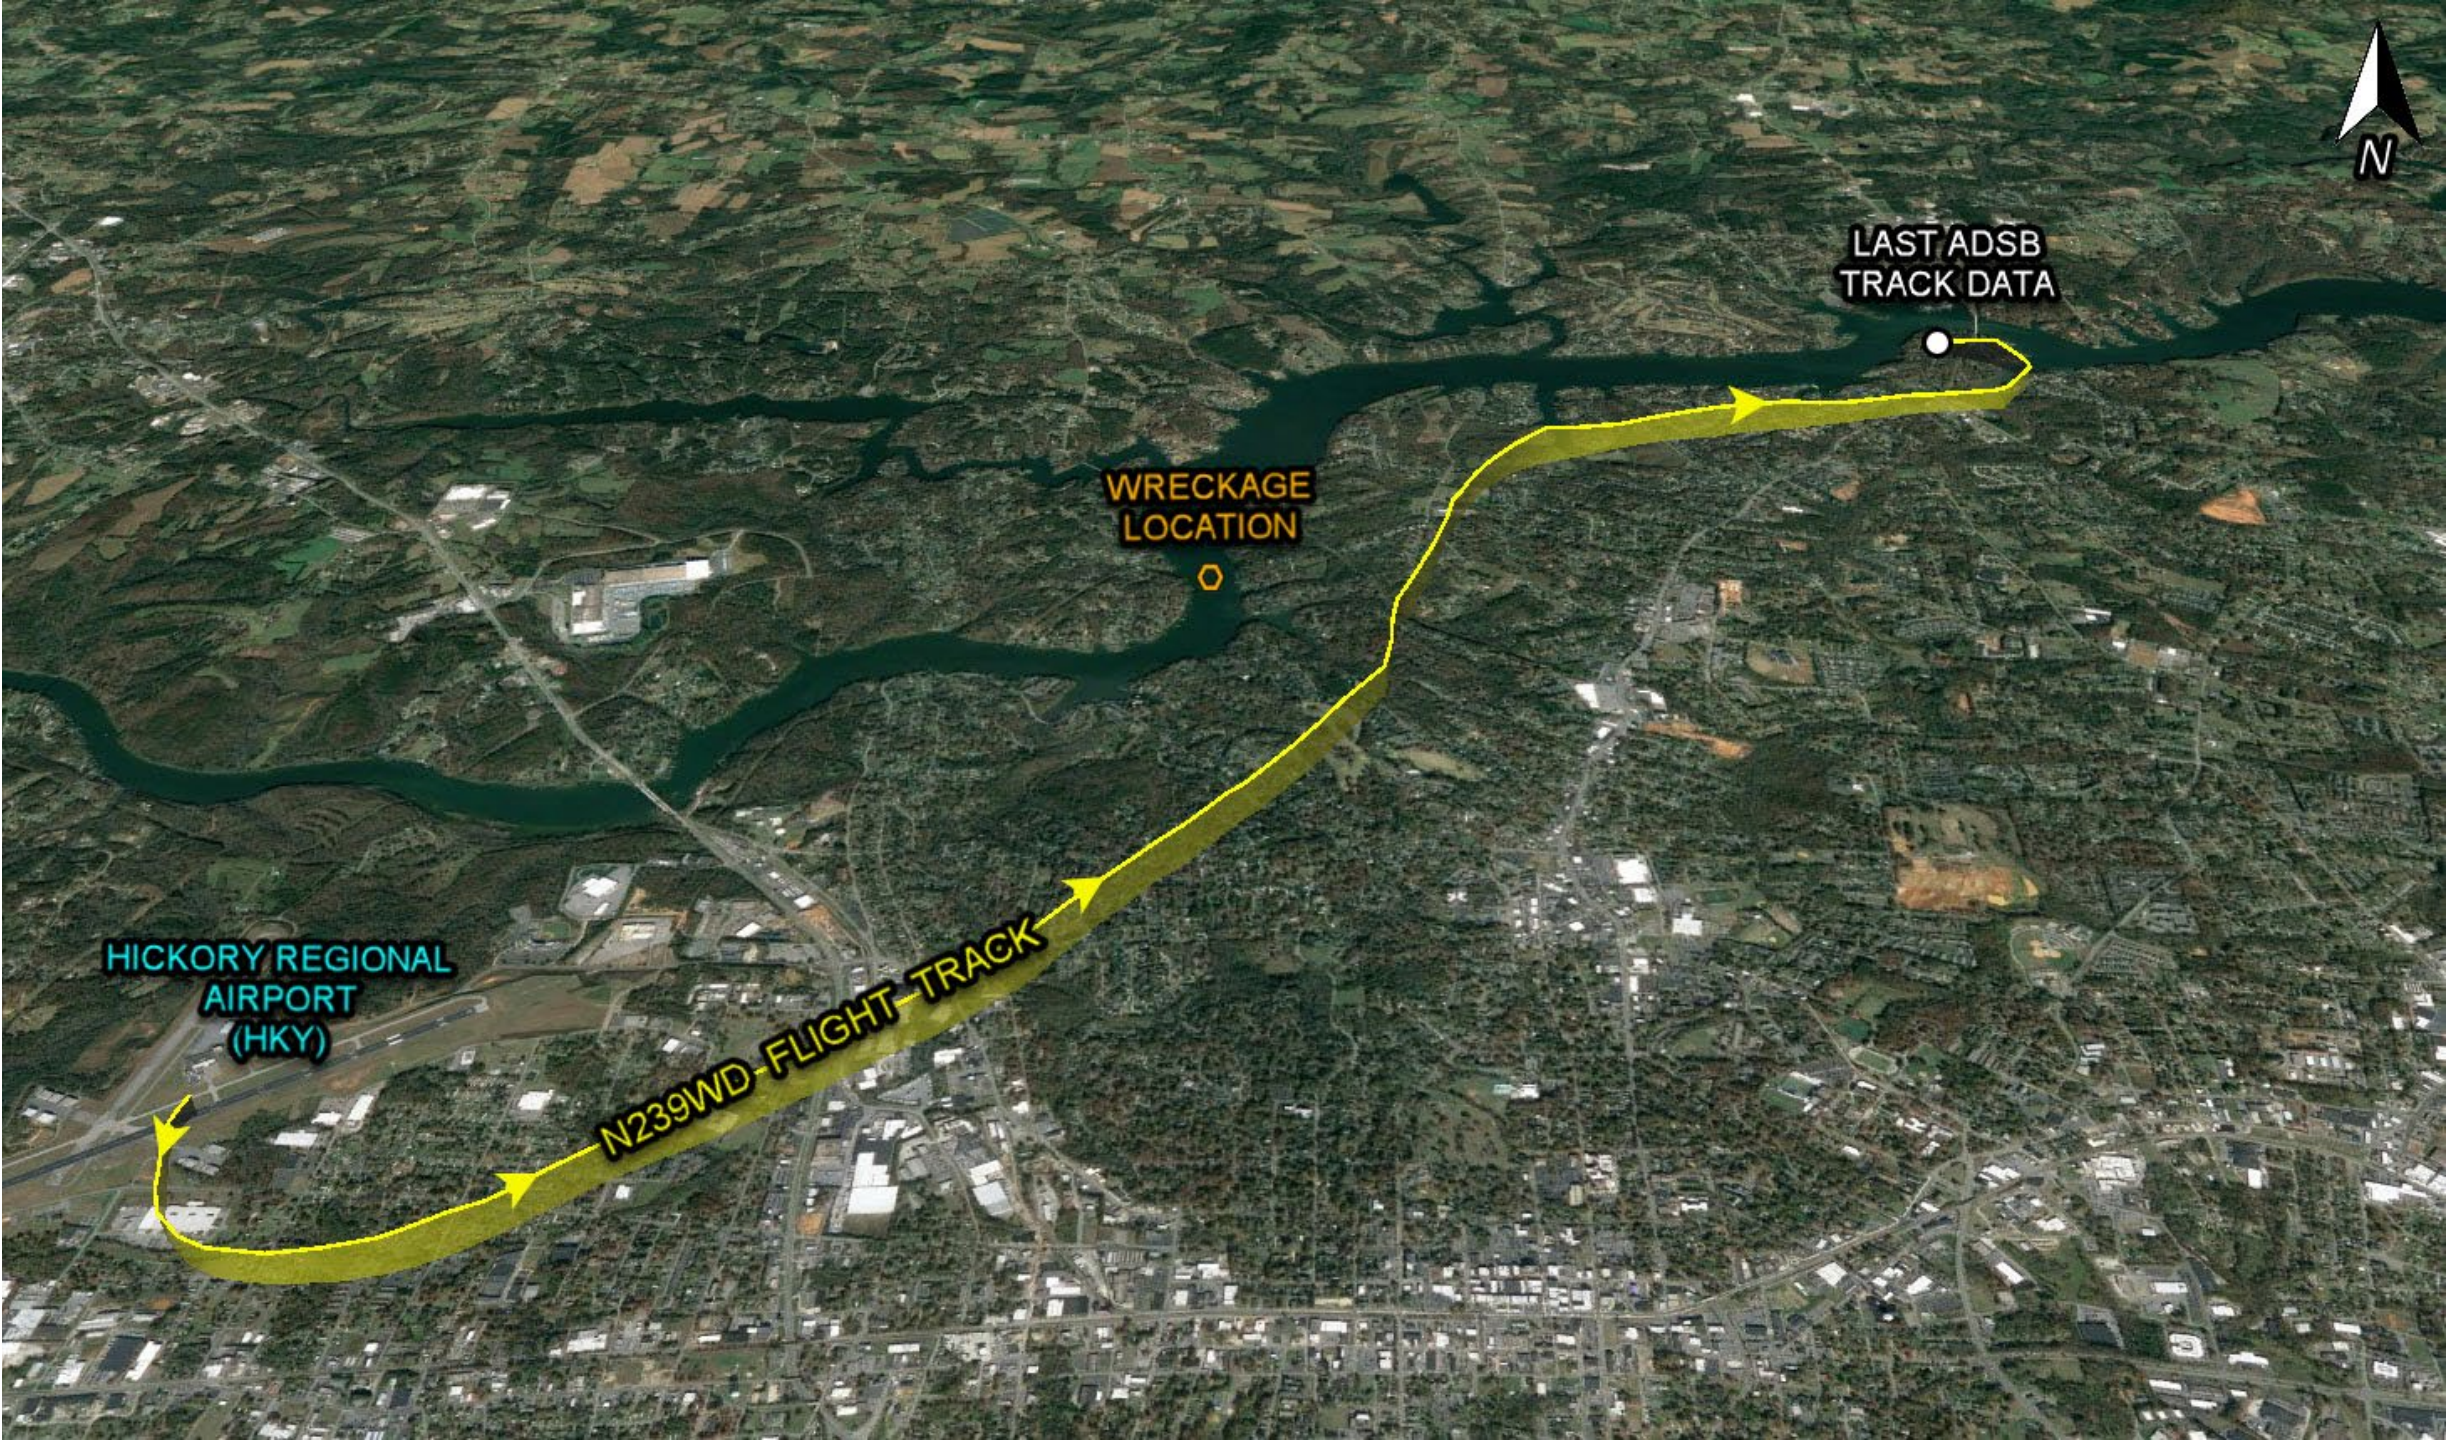

LAST ADSB
TRACK DATA

WRECKAGE
LOCATION

HICKORY REGIONAL
AIRPORT
(HKY)

N239WD-FLIGHT-TRACK

POWERLINES

FLIGHT TRACK DATA WAS LOST BEFORE THE AREA OF THE ACCIDENT. THIS FIGURE ILLUSTRATES THE WRECKAGE LOCATION AND POWER LINES THAT WERE IMPACTED IN FLIGHT

WRECKAGE LOCATION