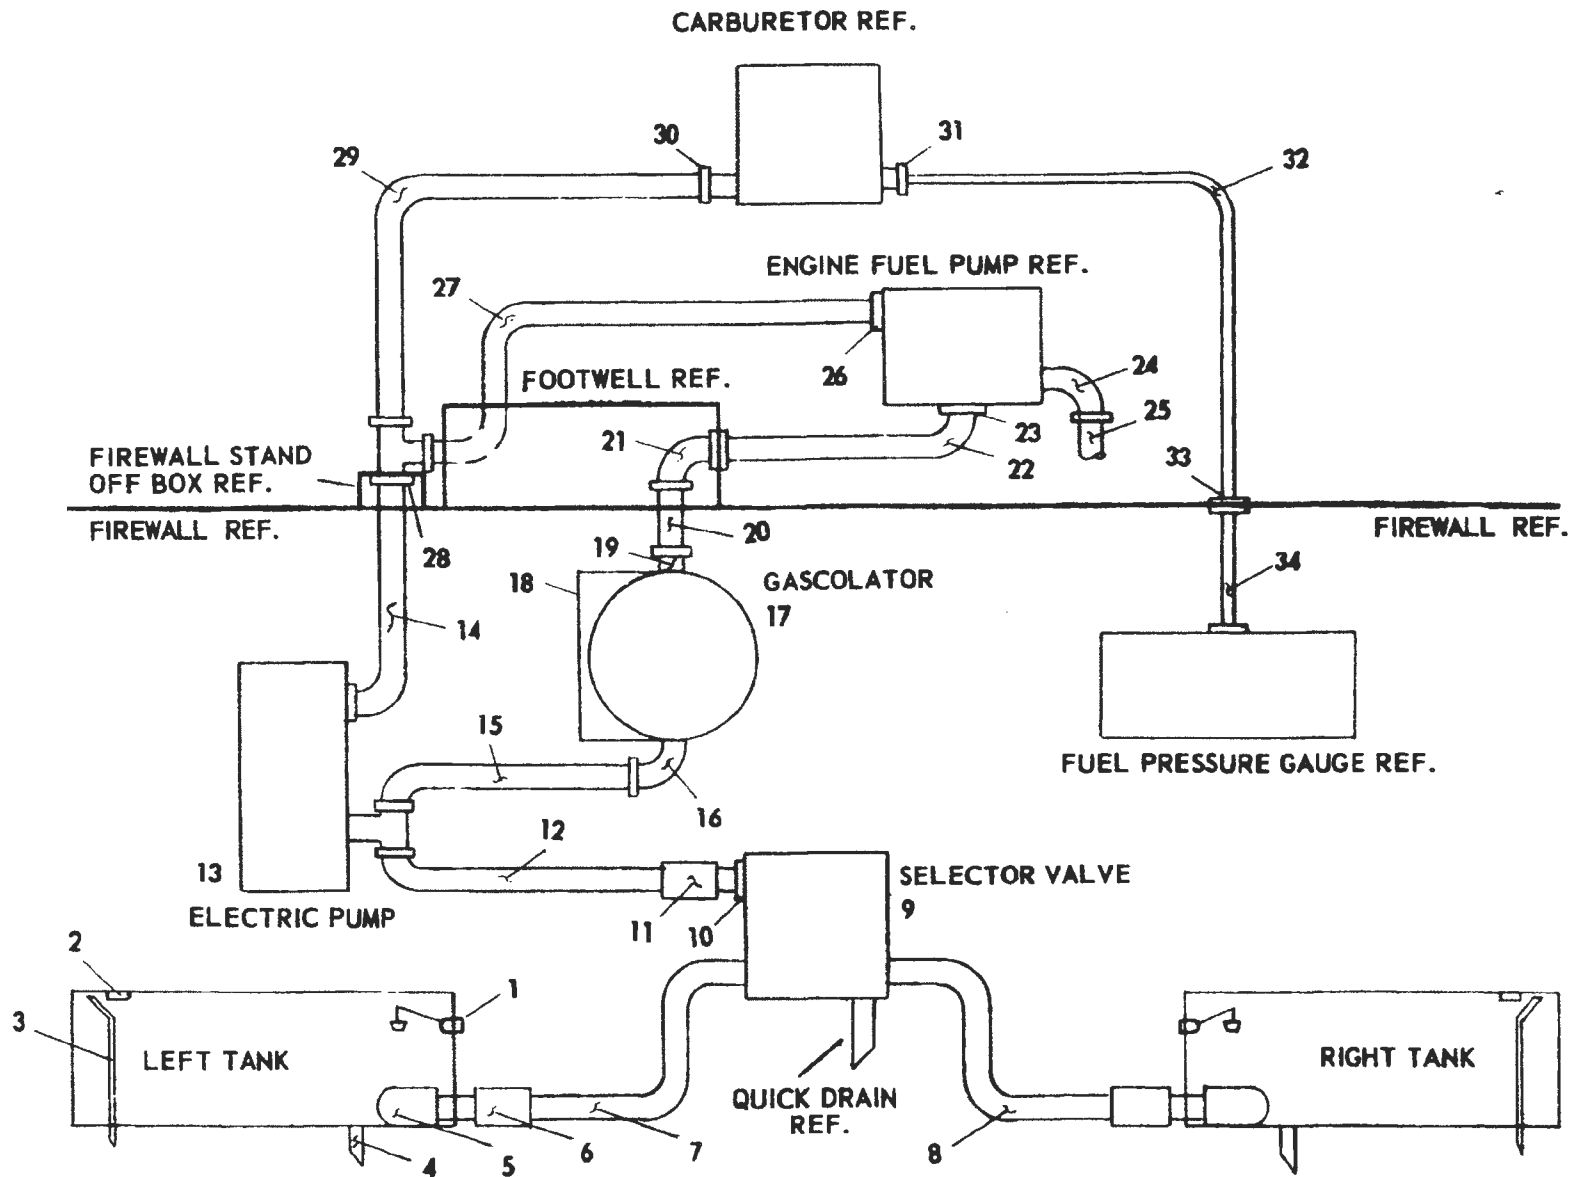

170' 2622; 101-200D)

Fig.	Index	Parts No.	Description	Units Assy.
			FUEL SYSTEM SCHEMATIC, M-20B, C & D (1701-2622;101-206D)	
50	1	6452-1	INDICATOR, Left Tank	1
		6452-2	INDICATOR, Right Tank	1
	2	5010	CAP, Snap-tite	2
	3	2238-1	DRAIN & VENT ASSY., Left Tank	1
		2238-2	DRAIN & VENT ASSY., Right Tank	1
	4	F391-80-IF	VALVE, Fuel Drain	2
	5	2240	FUEL OUTLET & SCREEN ASSY.	2
	6	6048-19	HOSE	2
	7	6048-27	LINE, Left Side	1
	8	6048-25	LINE, Right Side	1
	9	6152	SELECTOR VALVE	1
	10	AN840-6D	UNION	1
	11	6048-39	HOSE	1
	12	6048-29	LINE	1
	13	610005-1	ELECTRIC PUMP INSTL.	1
	14	6048-37	LINE	1
	15	6048-33	LINE	1
	16	AN822-6D	FITTING	1
	17	5221	GASCOLATOR, Consolidair	1
	18	610003	GASCOLATOR, Bracket	1
	19	AN823-6D	ELBOW	1
	20	6048-13	LINE	1
	21	AN833-6D	ELBOW (90°)	1
		AN924-6D	NUT	1
	22	111-312-312- 6-9 3/8	HOSE, Stratoflex	1
	23	AN822-6D	FITTING	1
	24	AN823-6D	ELBOW (45°)	1
	25	111-312-649- 6-14	HOSE, Stratoflex	1
	26	AN823-6D	ELBOW (45°)	1
	27	111-312-649- 6-14	HOSE, Stratoflex	1
	28	AN804-6	BULKHEAD TEE	1
		AN924-6	NUT	1
		AN960-916		4
	29	111-312-646- 6-10 1/2	HOSE	1
	30	AN823-6D	ELBOW (45°)	
	31	AN822-2D	ELBOW (90°)	

Fig.	Index	Parts No.	Description	Units Assy.
32		193-311-311- 2-35	LINE, Stratoflex	2
33		AN960-516	WASHER	1
		AN832-2	UNION	1
		AN924-2	NUT	1
34		6048-31	LINE	1