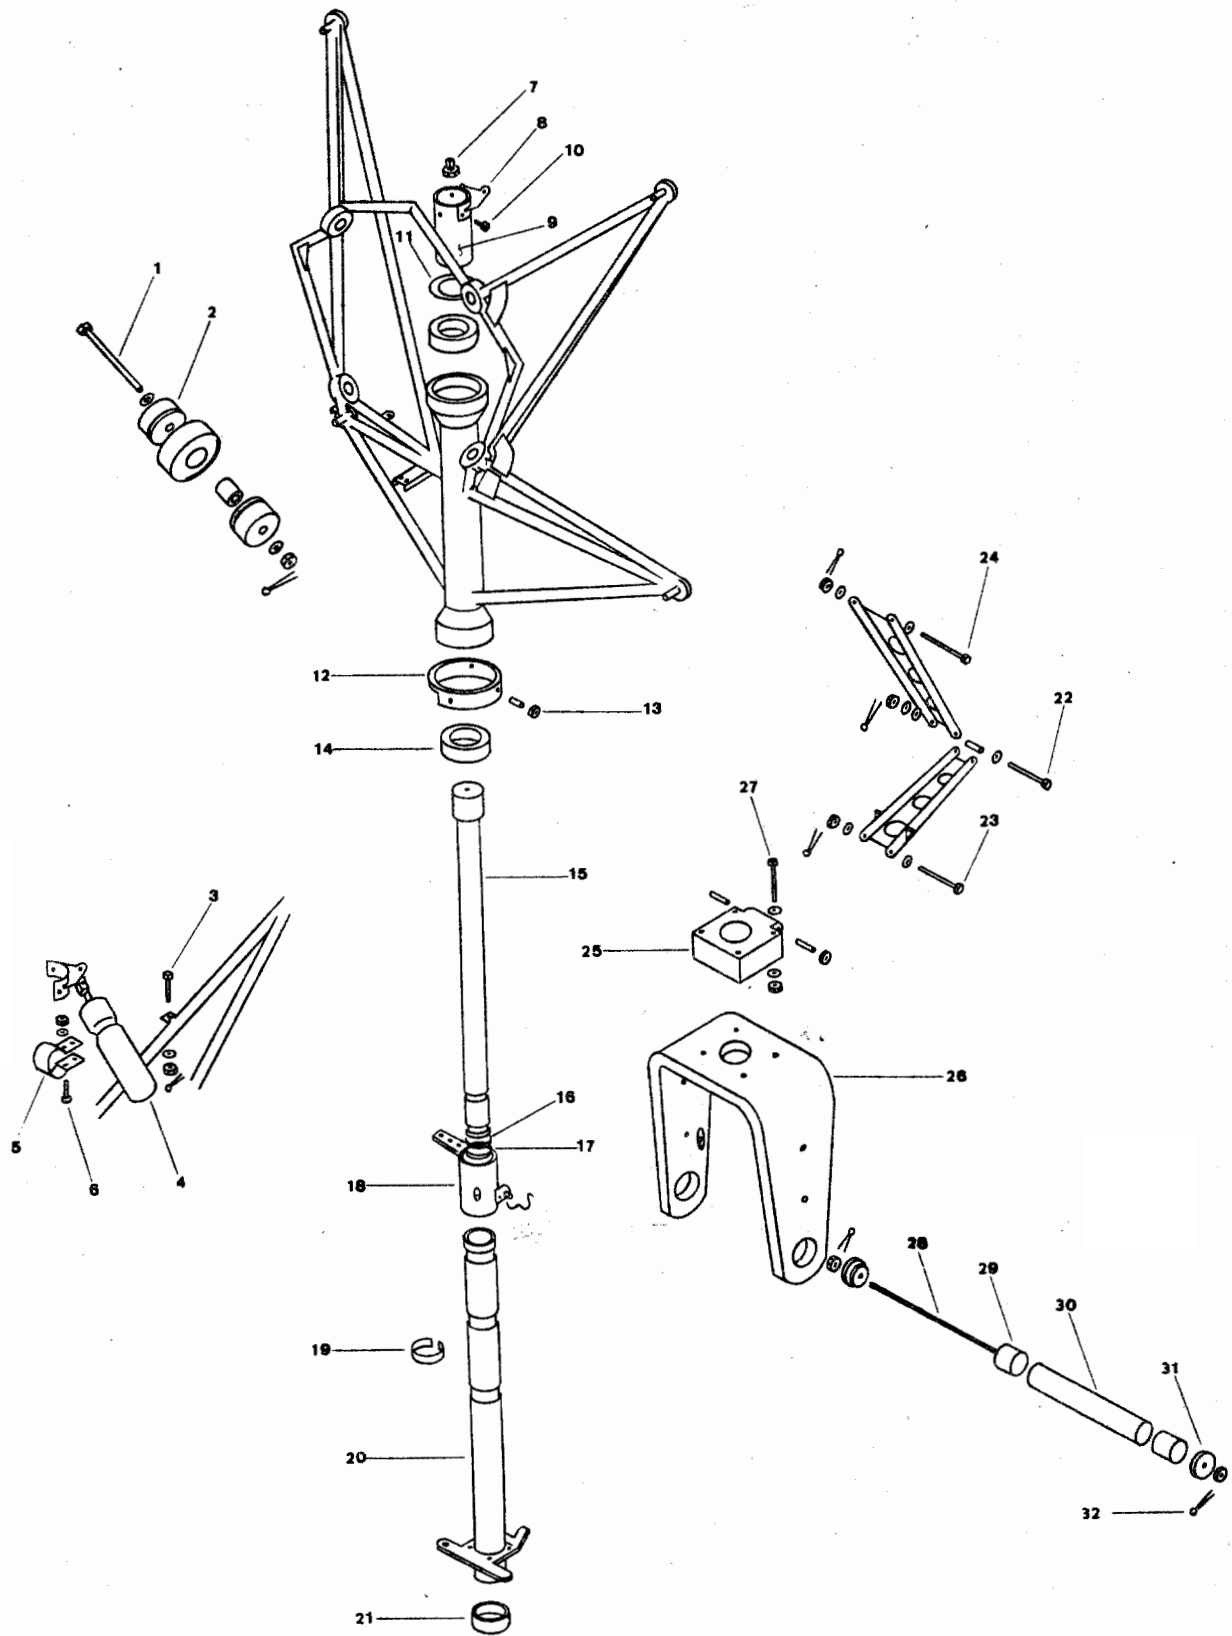

- Indicates Not Illustrated

FIGURE 25

Illustrated Parts Catalog

Albany Plant
 One Rockwell Avenue
 Albany, Georgia 31702 • 912/435-6161
 Cable Address: AEROCOM-Albany

FIG. & INDEX	PART NUMBER	NOMENCLATURE	NO. REQ.	EFFECTIVE SERIALS
25-				
-14	60231	.Bearing - Fafnir 9110-PP	2	
-	37011	Shock Unit Assembly, N.G.	1	
-15	37022	.Piston Assembly, N.L.G.	1	
-16	58932	.O-Ring, AN6227-21	2	
-17	37028	.Lock Ring, N.L.G.	1	
-18	37023	.Tube Assembly	1	
-19	37026	.Ring, N.L.G.	3	
-20	37021	.Cylinder Assembly Nose Gear	1	
-21	37029	.Bushing, N.L.G.	1	
-	37025	.Scissor Assembly, N.L.G.	1	
		-ATTACHING PARTS-		
-22	54220	Bolt, AN174-17	1	
	58772	Washer, AN960-416L	1	
	54400	Nut, AN310-4	1	
	55675	Cotter, AN380-2-2	1	
	68285	Bearing, NAS77-4-25	2	
-23	54223	Bolt, AN175-26	1	
	54425	Nut, AN310-5	1	
	58760	Washer, AN960-416	1	
	55675	Cotter, AN380-2-2	1	
-24	54224	Bolt, AN174-26	1	
	58760	Washer, AN960-416	1	
	54400	Nut, AN310-4	1	
	55675	Cotter, AN380-2-2	1	
		----*----		
-25	37024	.Boss Assembly	1	
-26	37013	Fork Assembly, Nose Gear	1	
		-ATTACHING PARTS-		
-27	51801	Bolt, AN5-21A	4	
	55424	Nut, AN365-524	4	
		----*----		
-28	37016	Rod Axle, Nose Gear	1	
-29	37015	Spacer, Nose Gear Axle	2	
-30	37014	Axle, Nose Gear	1	
		-ATTACHING PARTS-		
-31	37017	End Cap, Axle, Nose Gear	2	
-32	55675	Cotter, MS24665-2-2	2	
	54425	Nut, AN310-5	2	
		----*----		