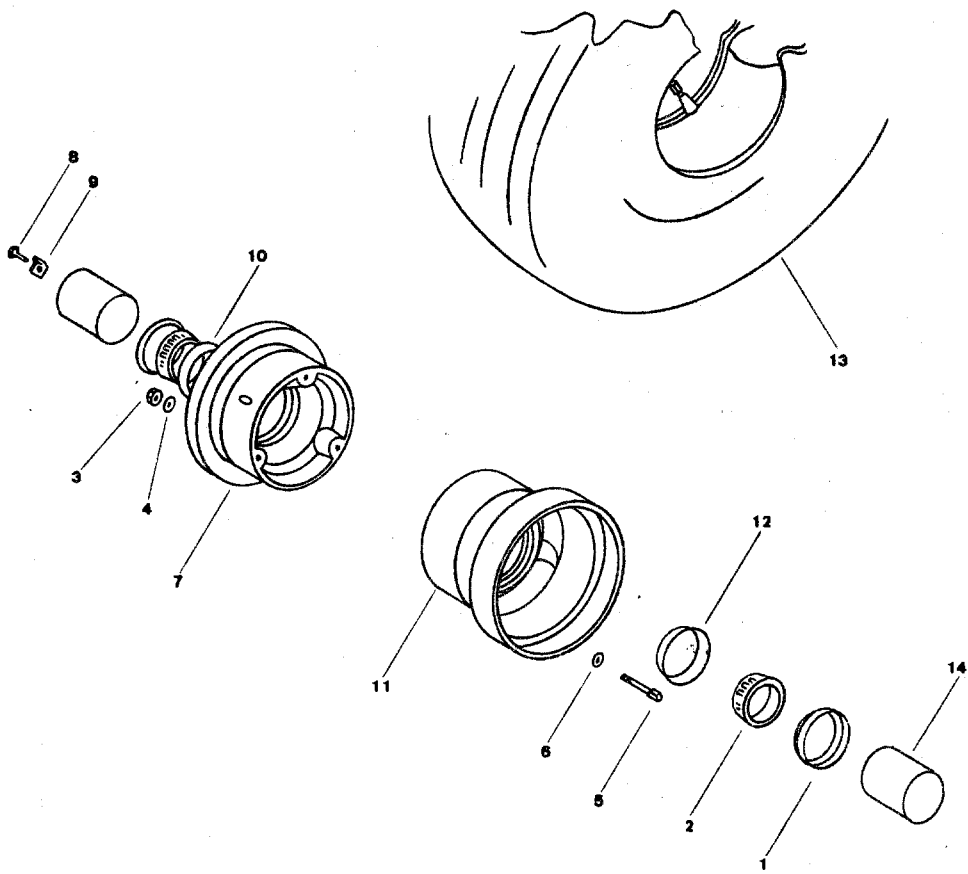

- Indicates Not Illustrated

FIGURE 26

70

NOSE WHEEL.
LARK COMMANDER

Illustrated Parts Catalog

Albany Plant
 One Rockwell Avenue
 Albany, Georgia 31702 • 912/435-8161
 Cable Address: AEROCOM-Albany

FIG. & INDEX	PART NUMBER	NOMENCLATURE	NO. REQ.	EFFECTIVE SERIALS
26-		<u>NOSE WHEEL</u>		
-	9532186	Wheel Assembly, Nose - Goodyear	1	
-1	9524218	.Seal, Bearing - Goodyear	2	
-2	13889	.Cone, Bearing - Goodyear	2	
-3	22FH-428	.Nut - Goodyear	3	
-4		.Washer, MS20002-4	3	
-5		.Bolt, NAS114-23	3	
-6		.Washer, MS20002-C4	3	
-7	9524318	.Wheel, Outboard - Goodyear	1	
-8		..Screw, AN504-8R8	1	
-9	9524491	..Clip - Goodyear	1	
-10	13830	..Cup, Bearing - Goodyear	1	
-11	9524203	.Wheel, Inboard - Goodyear	1	
-12	13830	..Cup, Bearing - Goodyear	1	
-13	9532186	Tire - Goodyear	1	
-14	37015	Spacer, Nose Gear Axle	2	
27-		<u>MAIN LANDING GEAR</u>		
-	37001-1/2	Main Landing Gear Inst., Left (-1), Right (-2) -ATTACHING PARTS-	2	
-	37135	Hinge Pin	1	
-	50201	Bolt, AN3-14A	1	
-	55599	Nut, MS20365-1032	1	
-	58740	Washer, AN960-10	1	
-1	51750	Bolt, AN5-17	2	
	58780	Washer, AN960-516	2	
	65078	Nut, MS20365-516	2	
-2	65781	Cotter, MS24665-289	2	
-3	33220	Retainer Ring ----*----	2	
-4	37136	.Link -ATTACHING PARTS-	1	
-5	37143	Pin	1	
-6	65768	Cotter, MS24665-287 ----*----	1	
-	37100-1/2	Main Landing Gear Assy., Left (-1), Right (-2)	2	
-7	37106	.Clevis Assembly	1	
-8	37550	.Shim, M.G.	AR	
-	37552	.Shim, M.G.	AR	