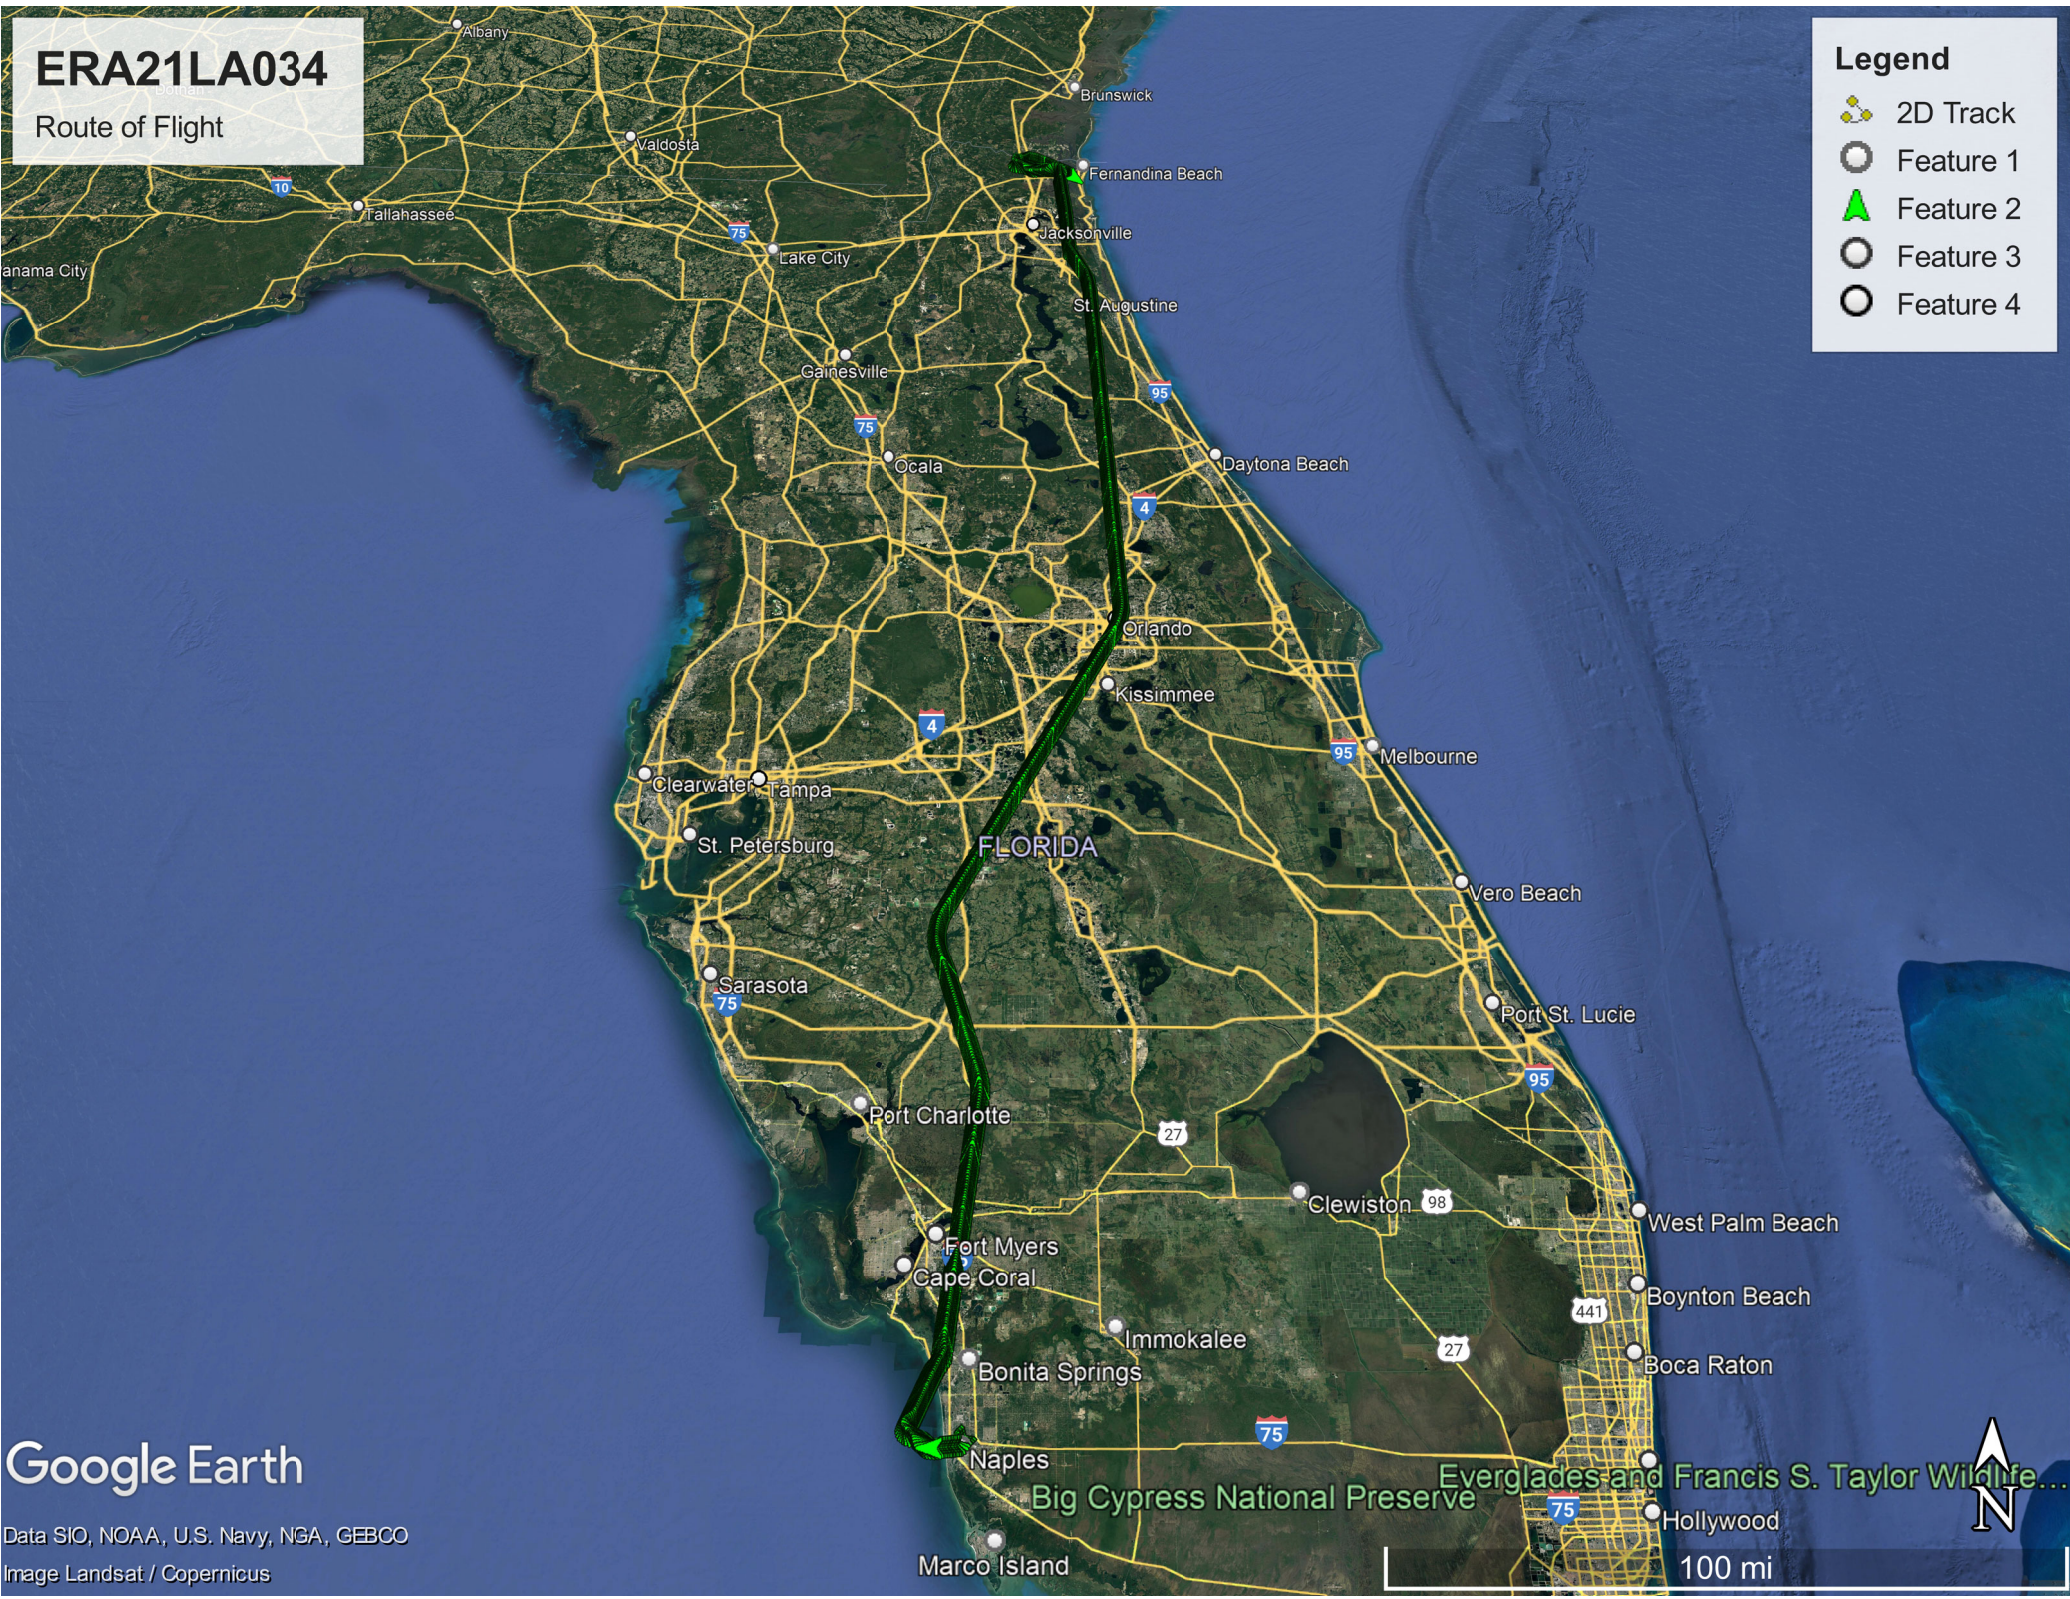

ERA21LA034

Route of Flight

Legend

- 2D Track
- Feature 1
- Feature 2
- Feature 3
- Feature 4

Google Earth

Data SIO, NOAA, U.S. Navy, NGA, GEBCO  
Image Landsat / Copernicus

100 mi