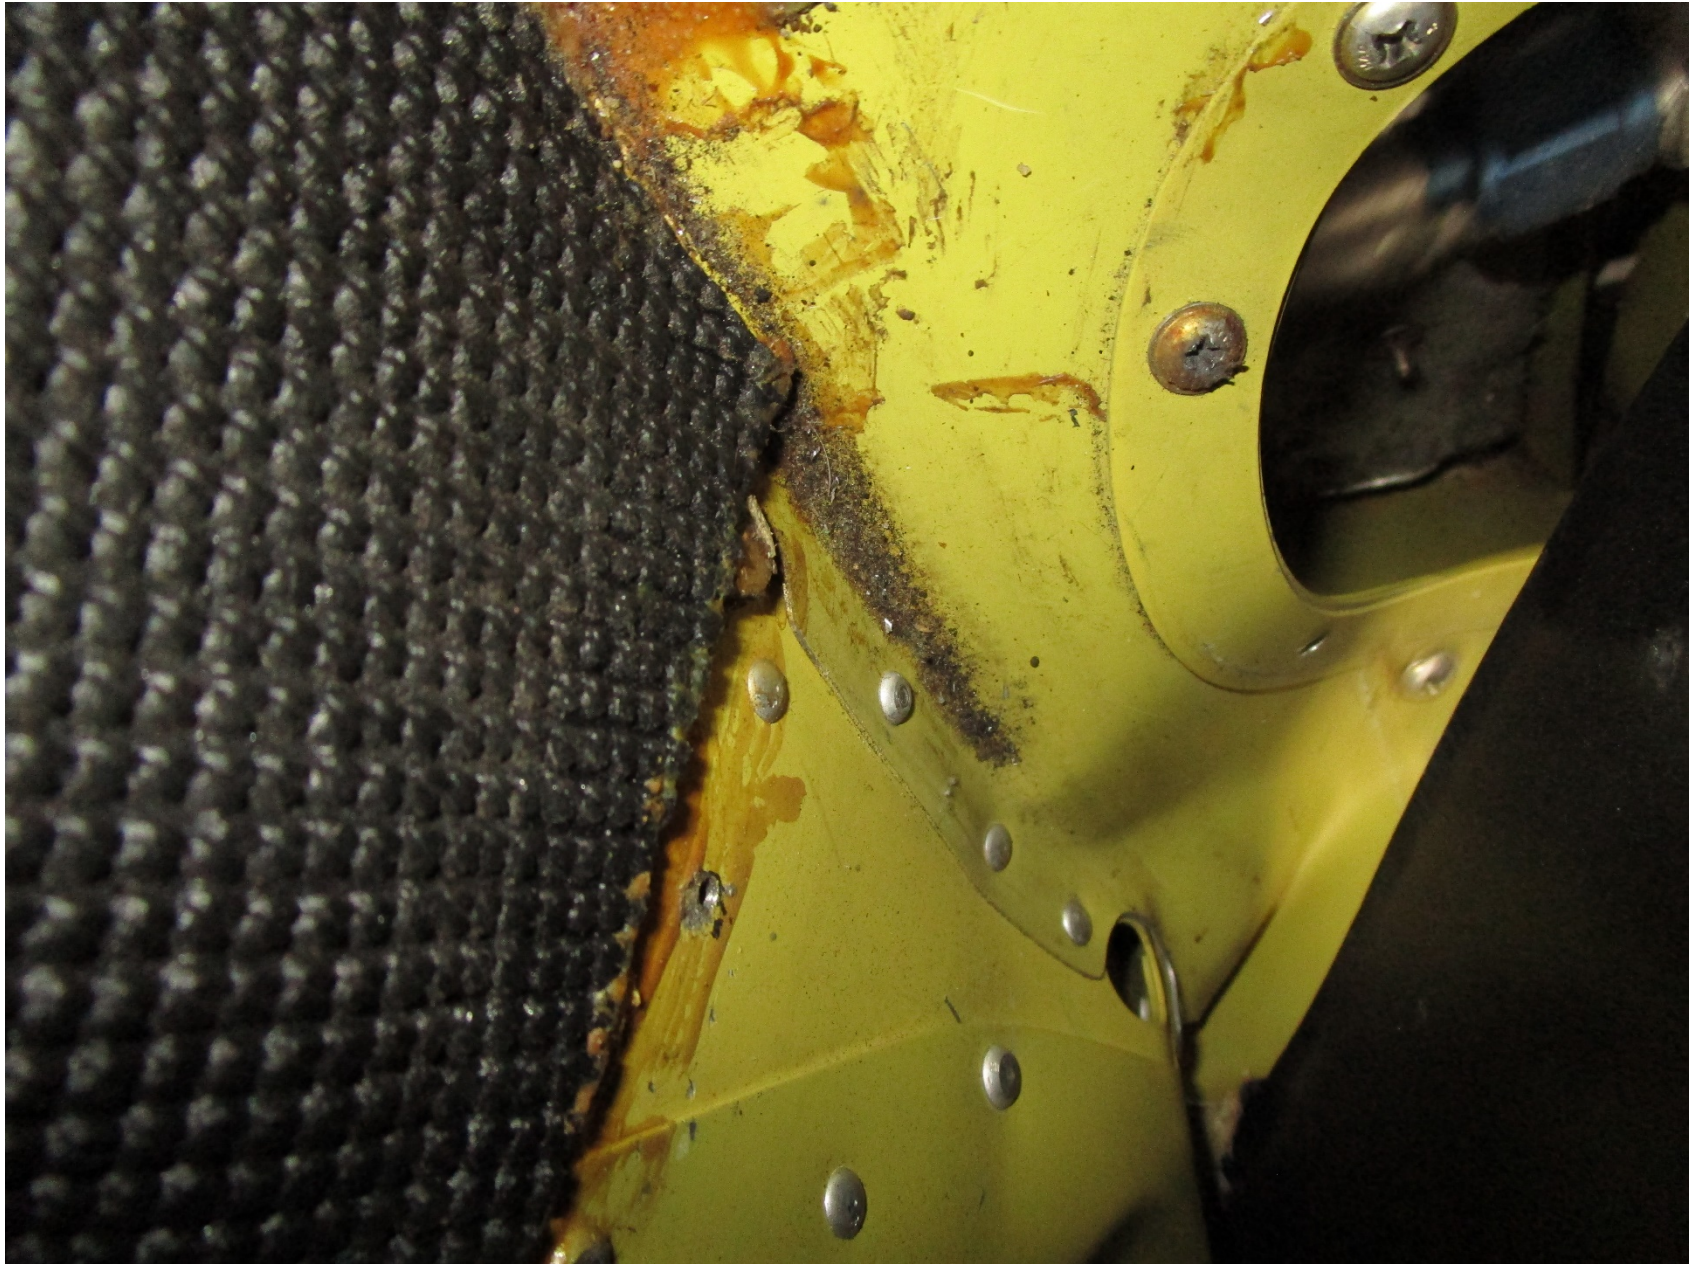

NATIONAL TRANSPORTATION SAFETY BOARD

Office of Aviation Safety
Eastern Region

Photo Array

ERA20CA250

Photo 1 – View of Airplane from Front (Photo Courtesy of FAA)

Photo 2 – View of Airplane from Left Wing (Photo Courtesy of FAA)

Photo 3 – View of Airplane from Right Wing (Photo Courtesy of FAA)

Photo 4 – View of Firewall Damage (Photo Courtesy of FAA)

Photo 5 – Close-Up View of Nose Area Damage (Photo Courtesy of FAA)