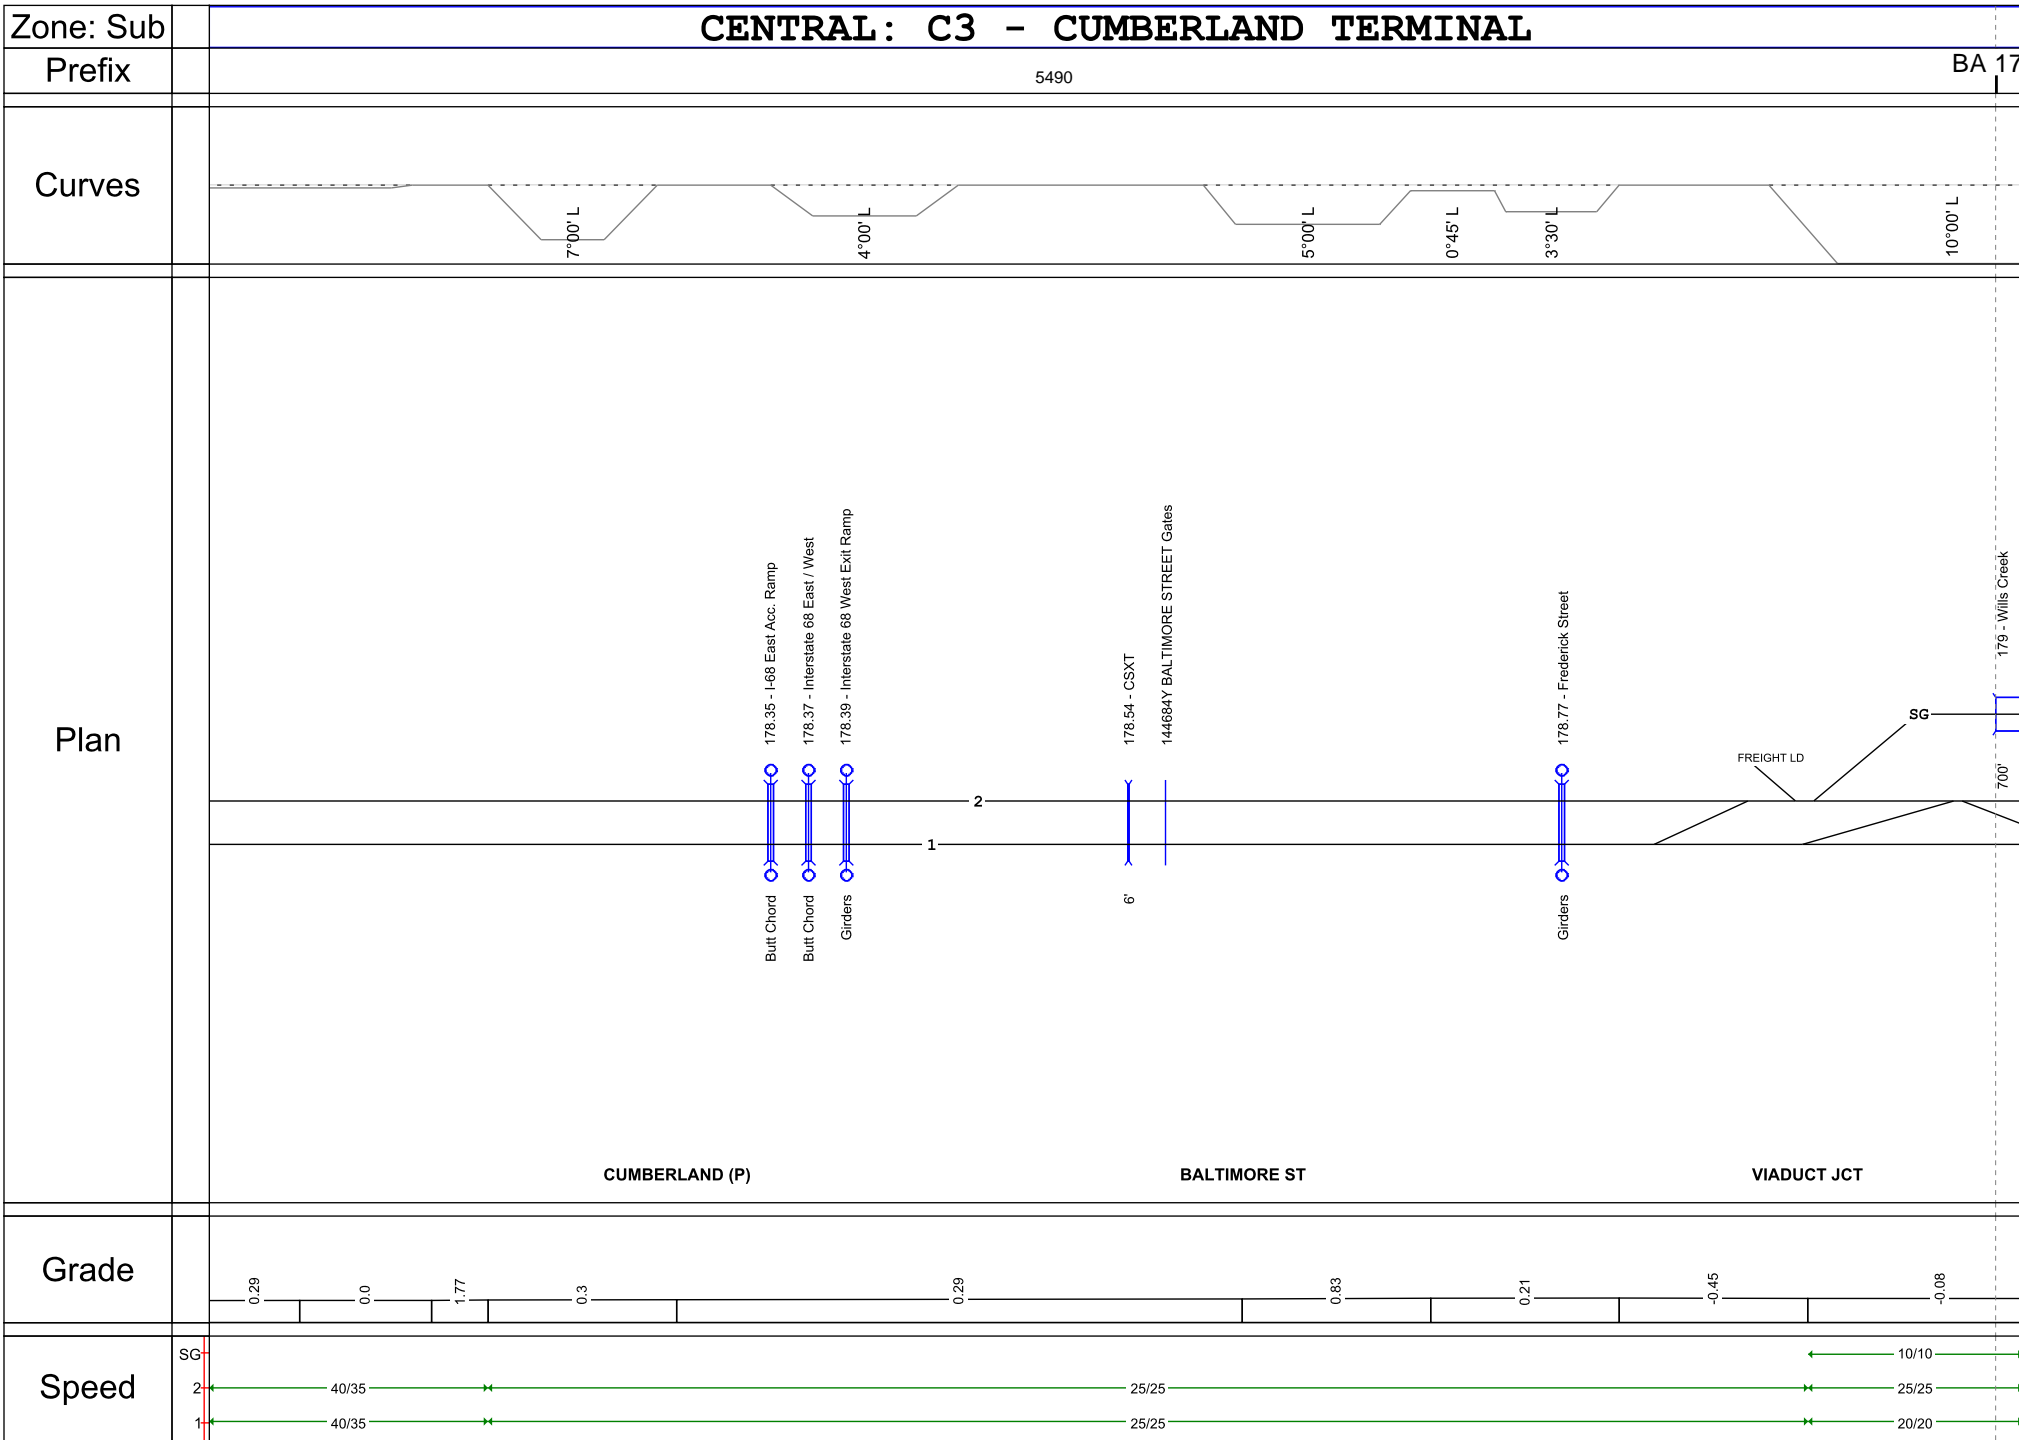

CSX Track Charts

West

Zone: Sub	CENTRAL: C3 - CUMBERLAND TERMINAL		
Prefix	175	5263	BA 1
Curves			
Plan			
Grade			
Speed			

CSX Track Charts

West

Zone: Sub	CENTRAL: C3 - CUMBERLAND TERMINAL
Prefix	#BA 176# <small>3625</small>
Curves	6°00' R
Plan	
Grade	
Speed	

CSX Track Charts

West

Zone: Sub	CENTRAL: C3 - CUMBERLAND TERMINAL	
Prefix	BA 177	BA 178
Curves		
Plan		
Grade		
Speed		

CSX Track Charts

West

CSX Track Charts

West