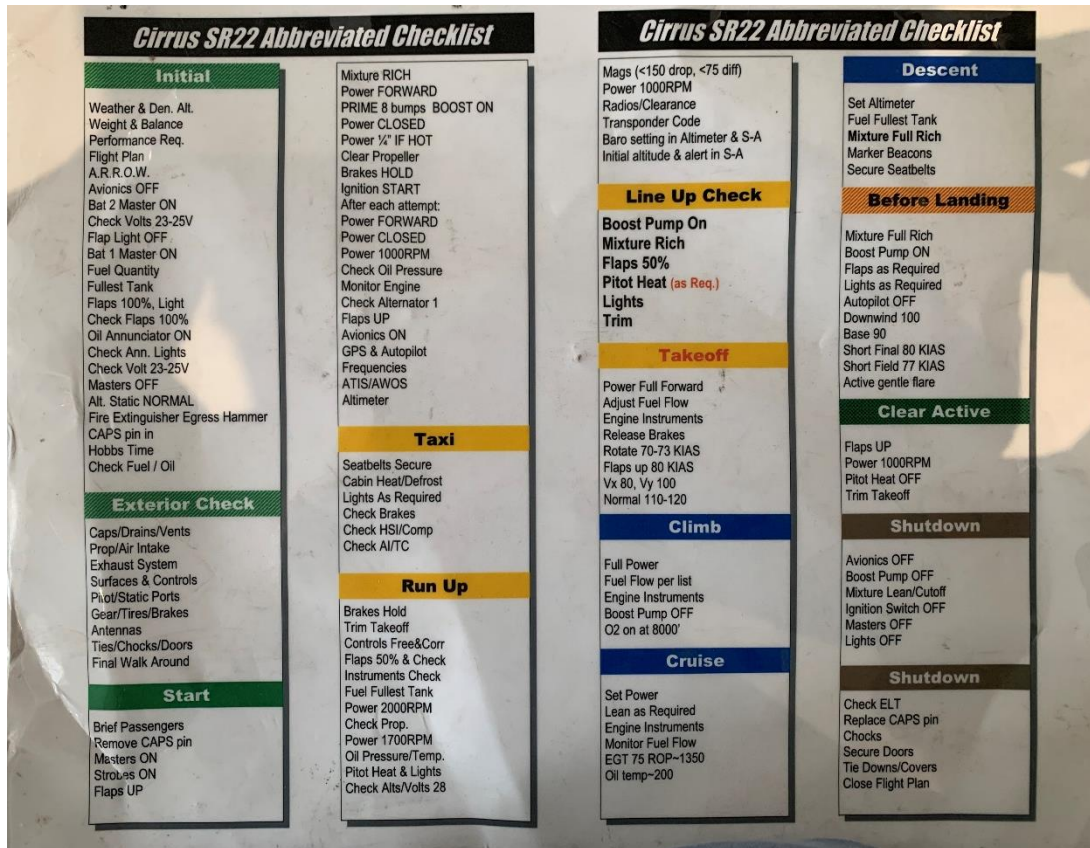

Specialist's Report – Attachment 7
Cirrus SR22 Normal and Emergency Checklists

OPERATIONAL FACTORS

CEN21FA199

Photo 1: Cirrus SR22 Normal Checklists (recovered in N587CD wreckage).

Photo 2: Cirrus SR-22 Emergency checklists (recovered in N587CD wreckage).