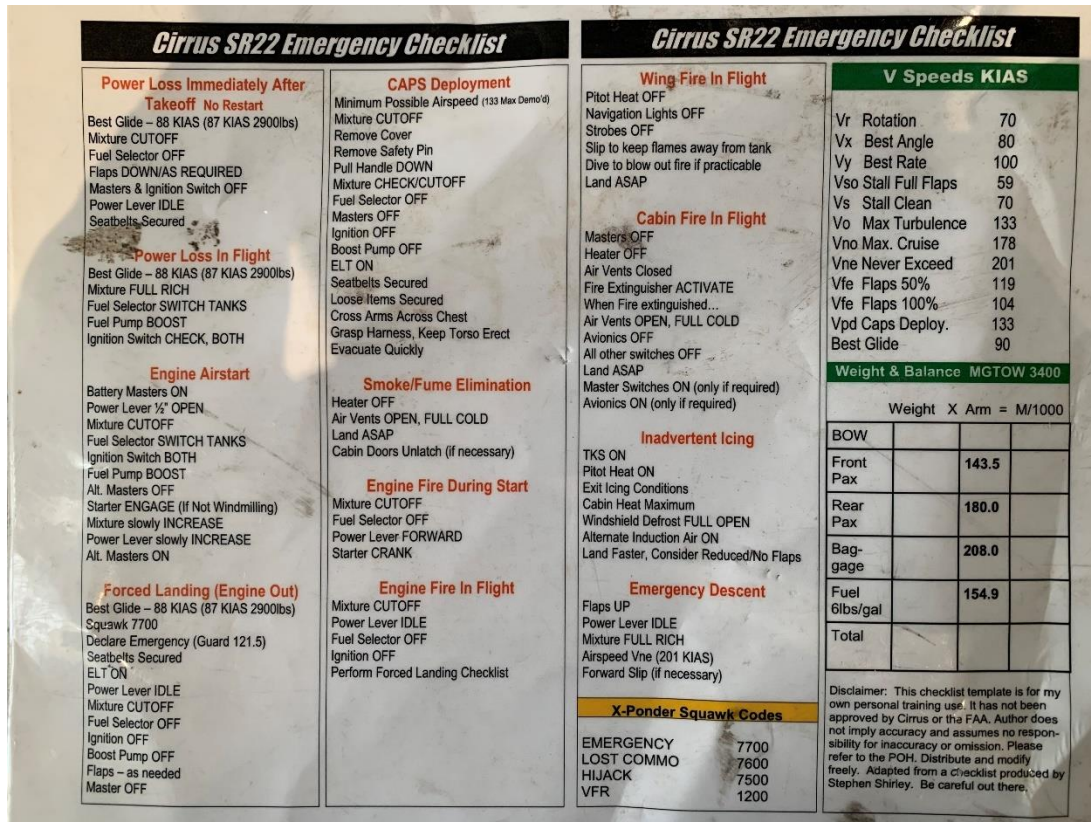

Specialist's Report – Attachment 7
Cirrus SR22 Normal and Emergency Checklists

OPERATIONAL FACTORS

CEN21FA199

Photo 1: Cirrus SR22 Normal Checklists (recovered in N587CD wreckage).

Photo 2: Cirrus SR-22 Emergency checklists (recovered in N587CD wreckage).