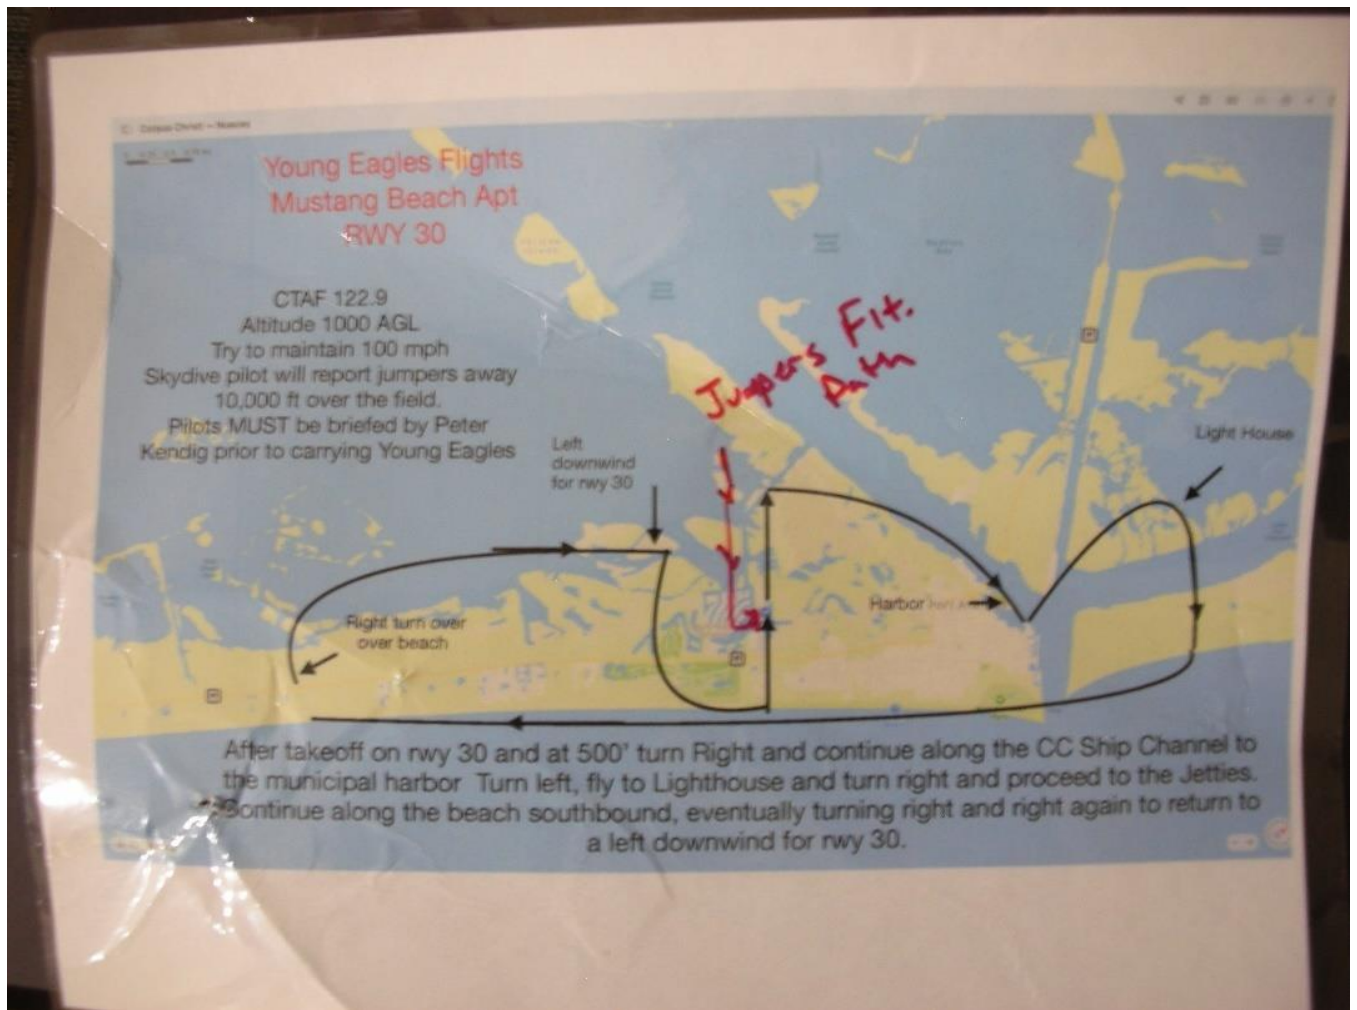

Specialist's Report – Attachment 6
Young Eagles KRAS Runway 30 Procedure

OPERATIONAL FACTORS

CEN21FA199

Photo 1: Runway 30 flight path (recovered in wreckage on N587CD on April 25, 2021).