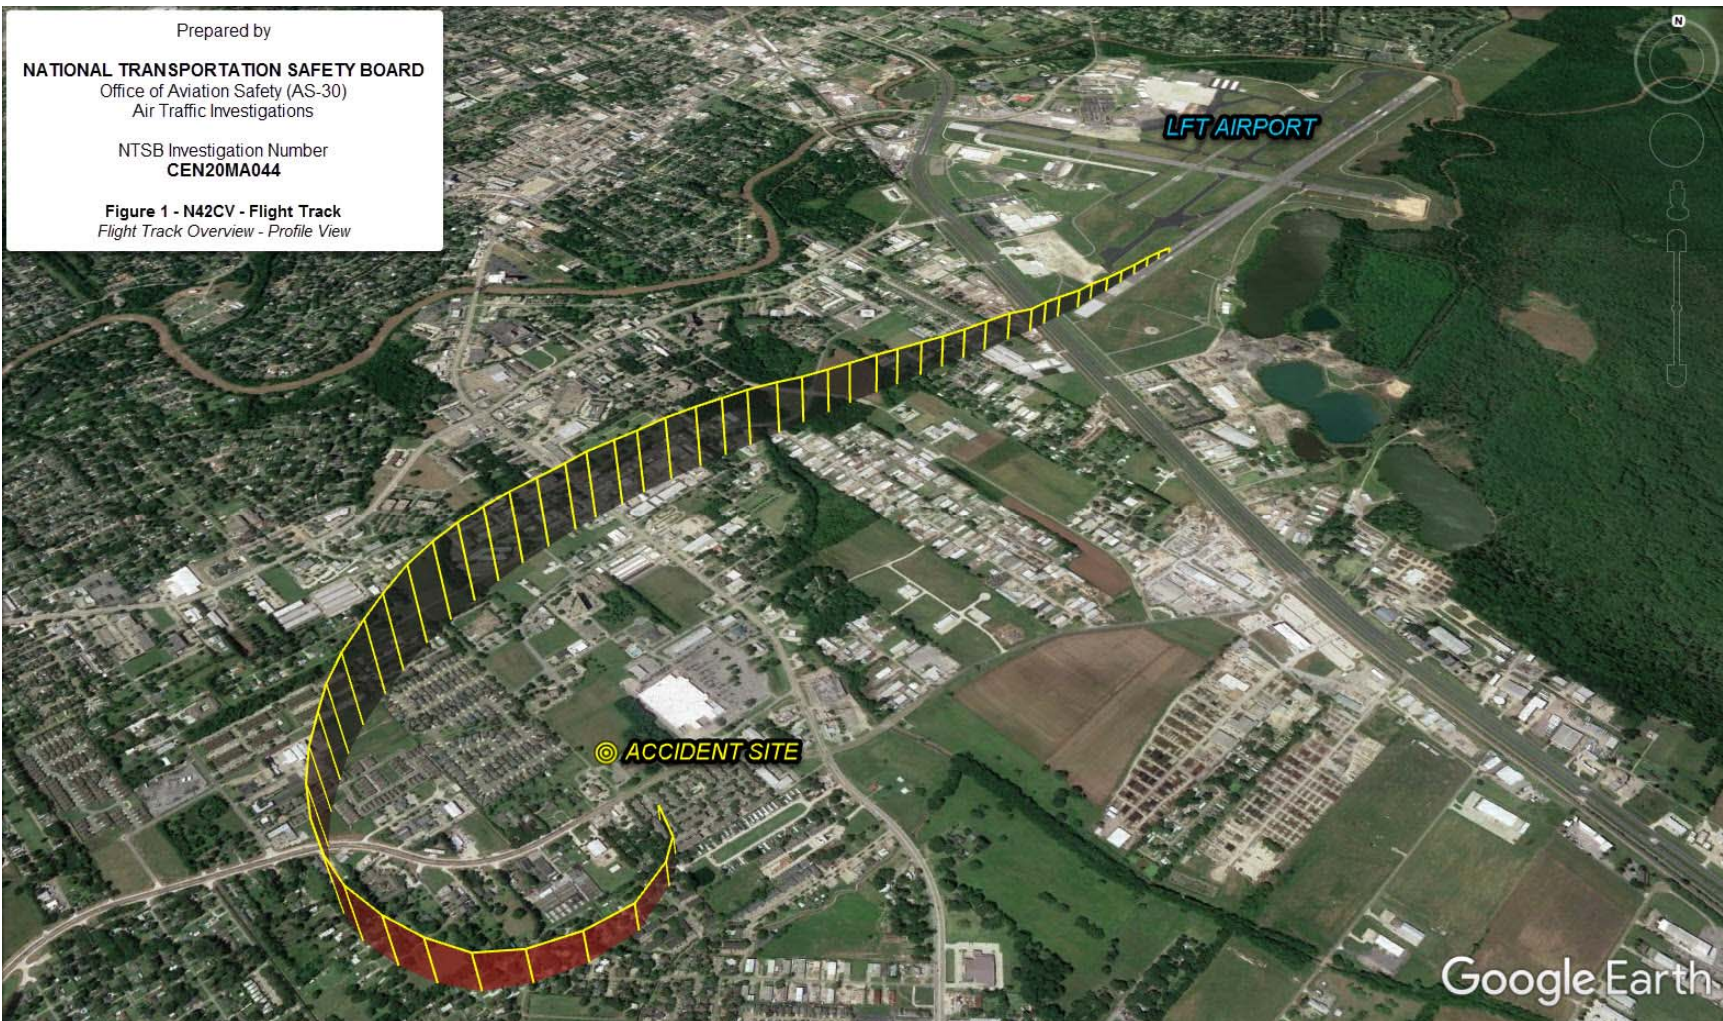

Specialist's Report – Attachment 4

Flight Track Graphics

AIR TRAFFIC CONTROL

CEN20MA044

Figure 1 - Flight track of N42CV in profile view with accident site depicted.

Figure 2 - Flight track of N42CV in overhead view with key points of accident flight depicted.