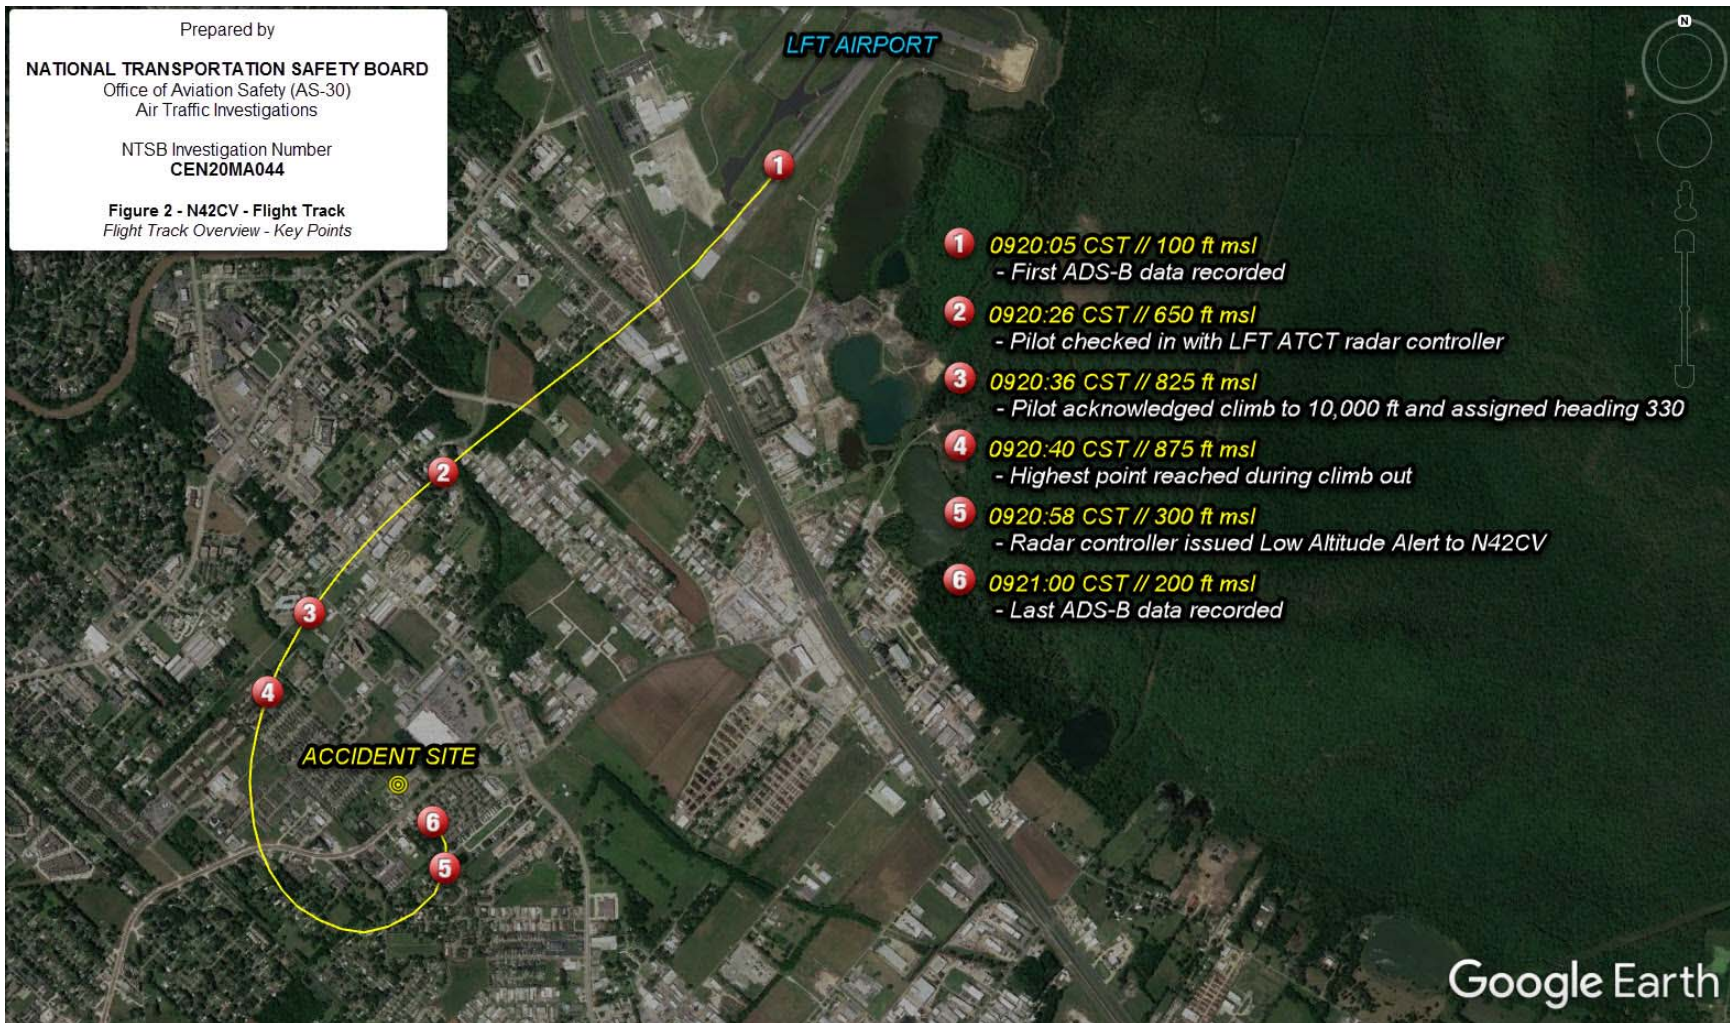

Specialist's Report – Attachment 4

Flight Track Graphics

AIR TRAFFIC CONTROL

CEN20MA044

Figure 1 - Flight track of N42CV in profile view with accident site depicted.

Figure 2 - Flight track of N42CV in overhead view with key points of accident flight depicted.