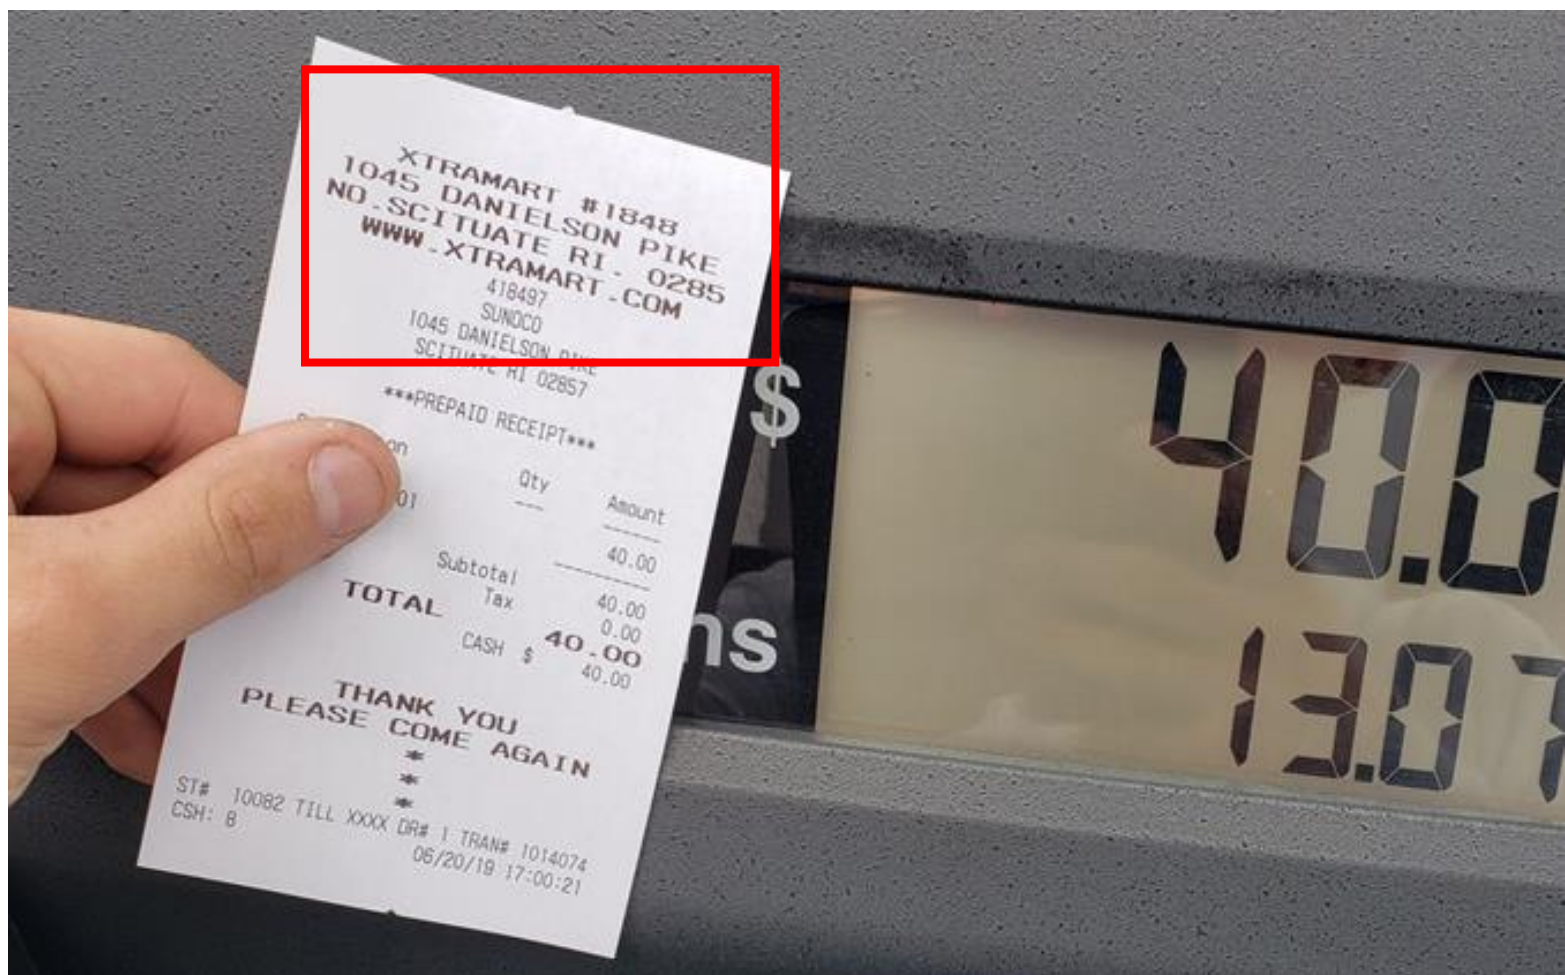

Save

Name: 20190620_170602.jpg
Type: Images
Size (bytes): 3454944
Path: Samsung GSM_SM-G965U Galaxy S9+.zip/
sdcard/DCIM/Camera/20190620_170602.jpg

Created:

Accessed:

Modified:

6/20/2019 5:06:02 PM(UTC-4)