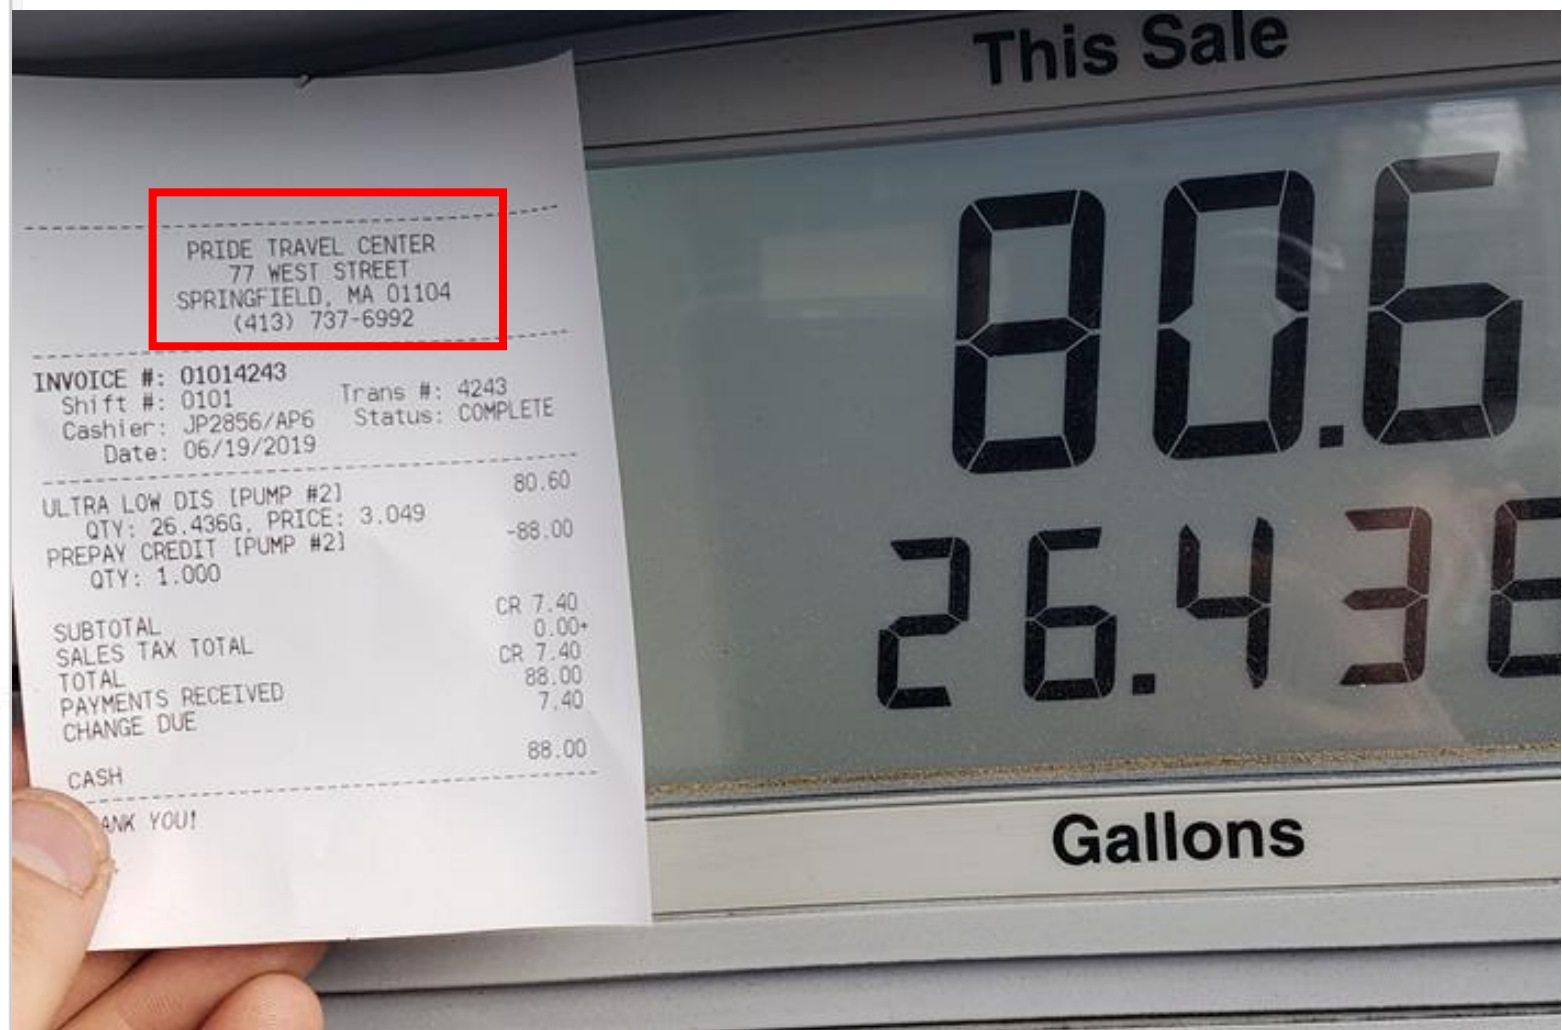

HUMAN PERFORMANCE FACTORS ATTACHEMENT

Data from Driver's Cellular Phone

Randolph, NH

HWY19MH010

(10 pages)

Save

Name: 20190619_070536.jpg
 Type: Images
 Size (bytes): 3033366
 Path: Samsung GSM_SM-G965U Galaxy S9+.zip/
 sdcard/DCIM/Camera/20190619_070536.jpg

Created:
 Accessed:
 Modified: 6/19/2019 7:05:36 AM(UTC-4)

Save

Name: 20190619_130445.jpg
Type: Images
Size (bytes): 2059814
Path: Samsung GSM_SM-G965U Galaxy S9+.zip/
sdcard/DCIM/Camera/20190619_130445.jpg
Created:
Accessed:
Modified: 6/19/2019 1:04:45 PM(UTC-4)