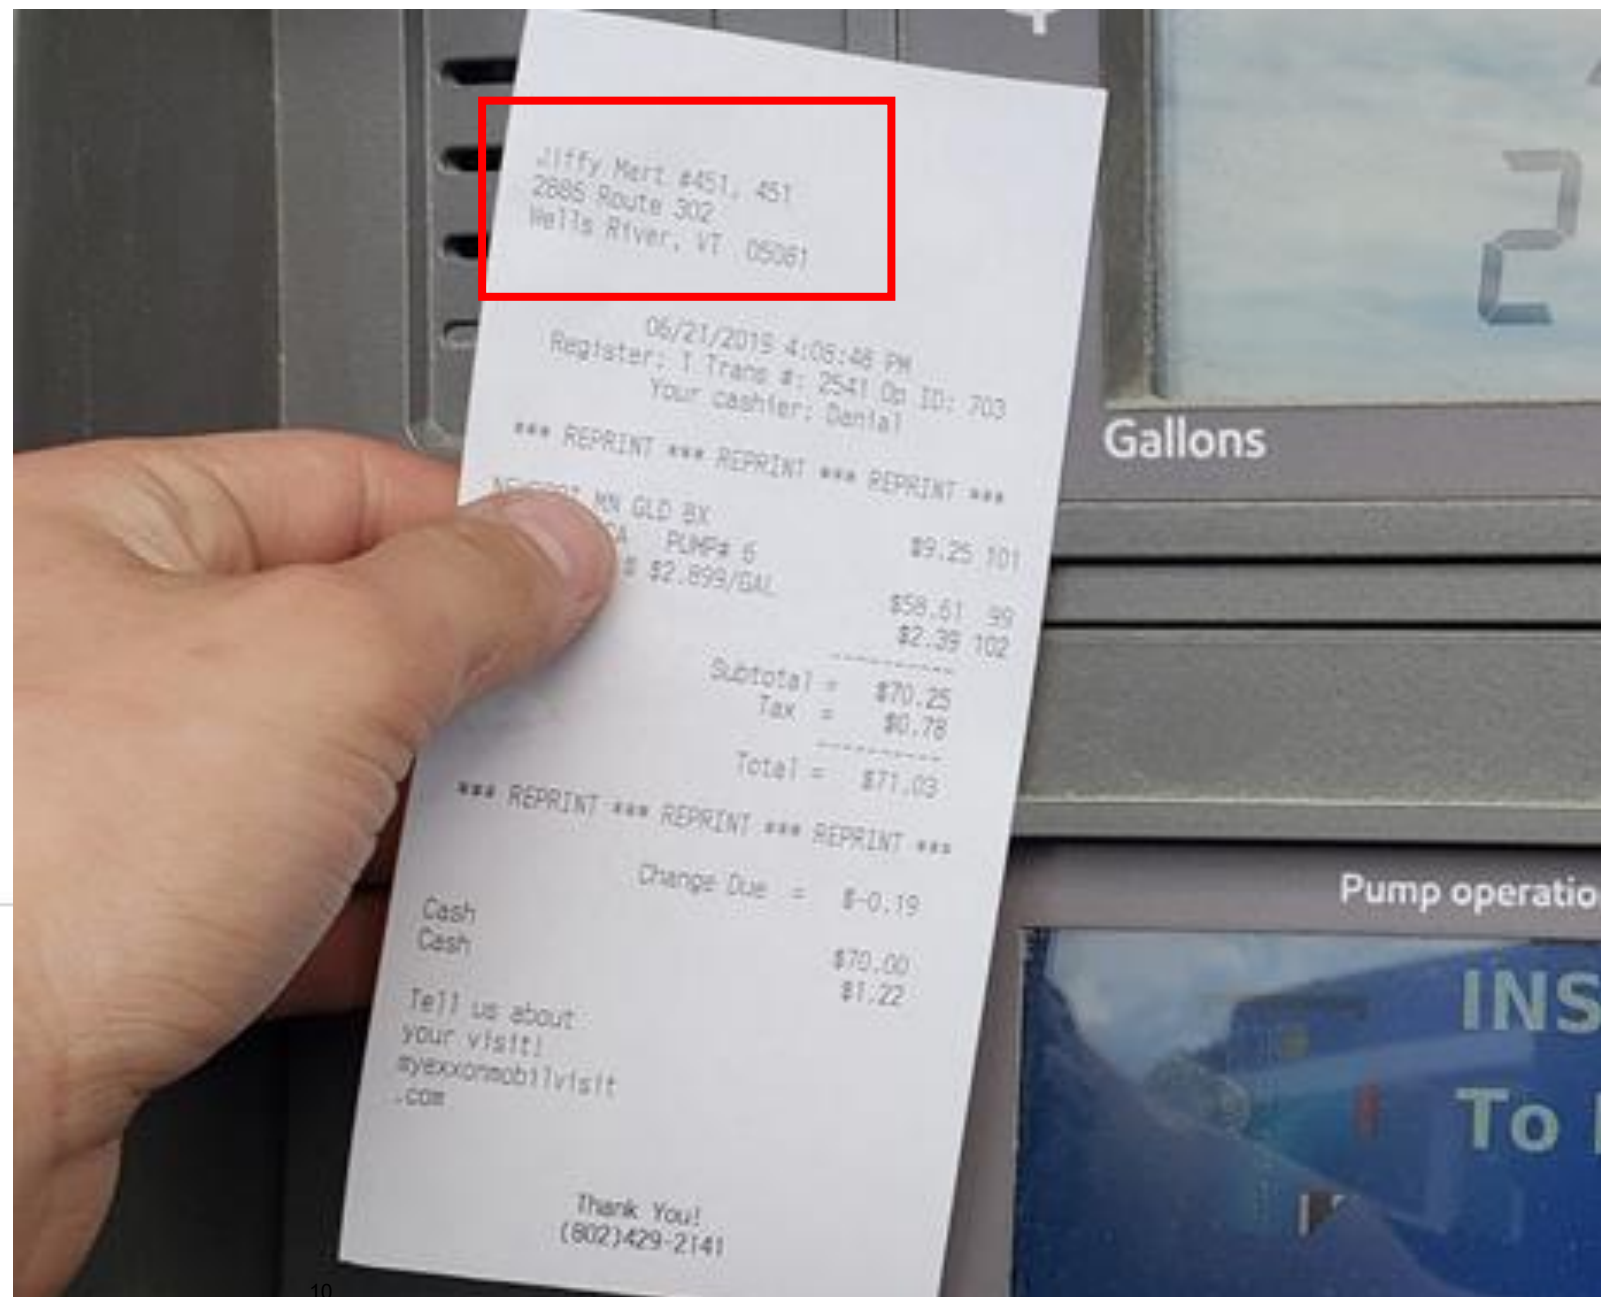

HUMAN PERFORMANCE FACTORS ATTACHEMENT

Data from Driver's Cellular Phone

Randolph, NH

HWY19MH010

(10 pages)

Save

Name: 20190619_070536.jpg
 Type: Images
 Size (bytes): 3033366
 Path: Samsung GSM_SM-G965U Galaxy S9+.zip/
 sdcard/DCIM/Camera/20190619_070536.jpg

Save

Name: 20190620_170602.jpg
Type: Images
Size (bytes): 3454944
Path: Samsung GSM_SM-G965U Galaxy S9+.zip/
sdcard/DCIM/Camera/20190620_170602.jpg

Created:

Accessed:

Modified:

6/20/2019 5:06:02 PM(UTC-4)

Save