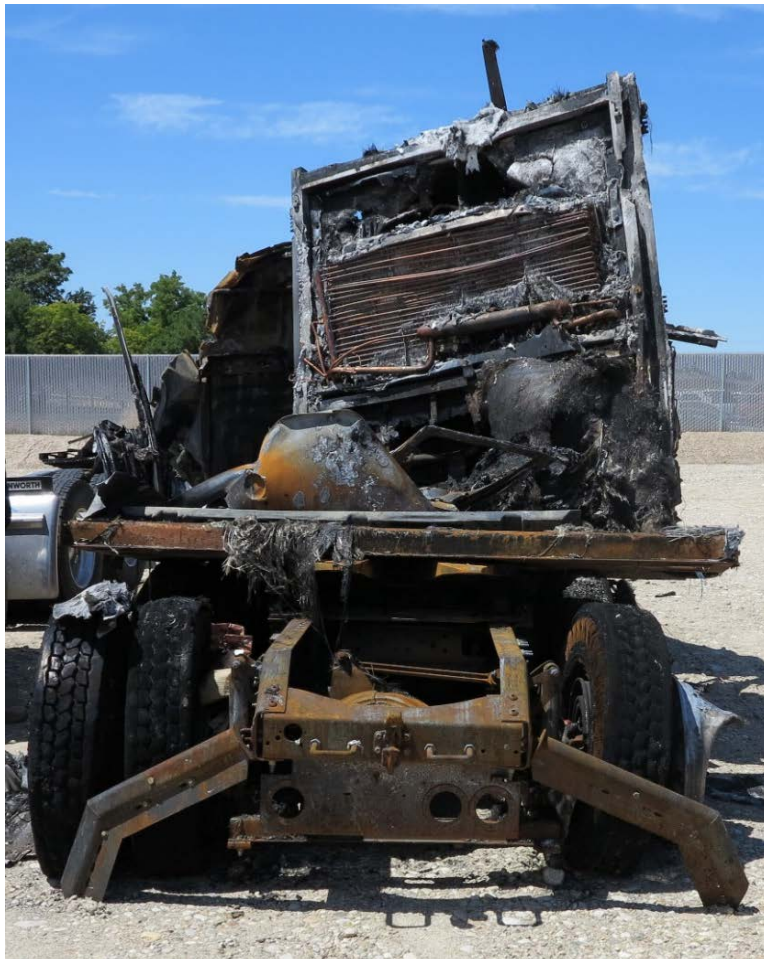

Investigative Photographs

**Boise, Idaho
HWY18FH015**

(6 pages)

Photograph 1. Damage sustained to the right side of the 2019 Volvo truck tractor.

Photograph 2. The right front of the 2019 Volvo truck tractor

Photograph 3. The right side of the 2019 Volvo truck tractor.

Photograph 4. The rear of the 2019 Volvo truck-tractor, and the rear of the semitrailer refrigeration unit.

Photograph 5. The remnants of the 2019 Volvo center console.

Photograph 6. The Electronic Control Modules from the center console.

Photograph 7. The transmission Electronic Control Module

Photograph 8 The left side of the 2015 Great Dane semitrailer that was in combination with the 2019 Volvo truck tractor.

Photograph 9. The right side of the 2008 Jeep Wrangler.