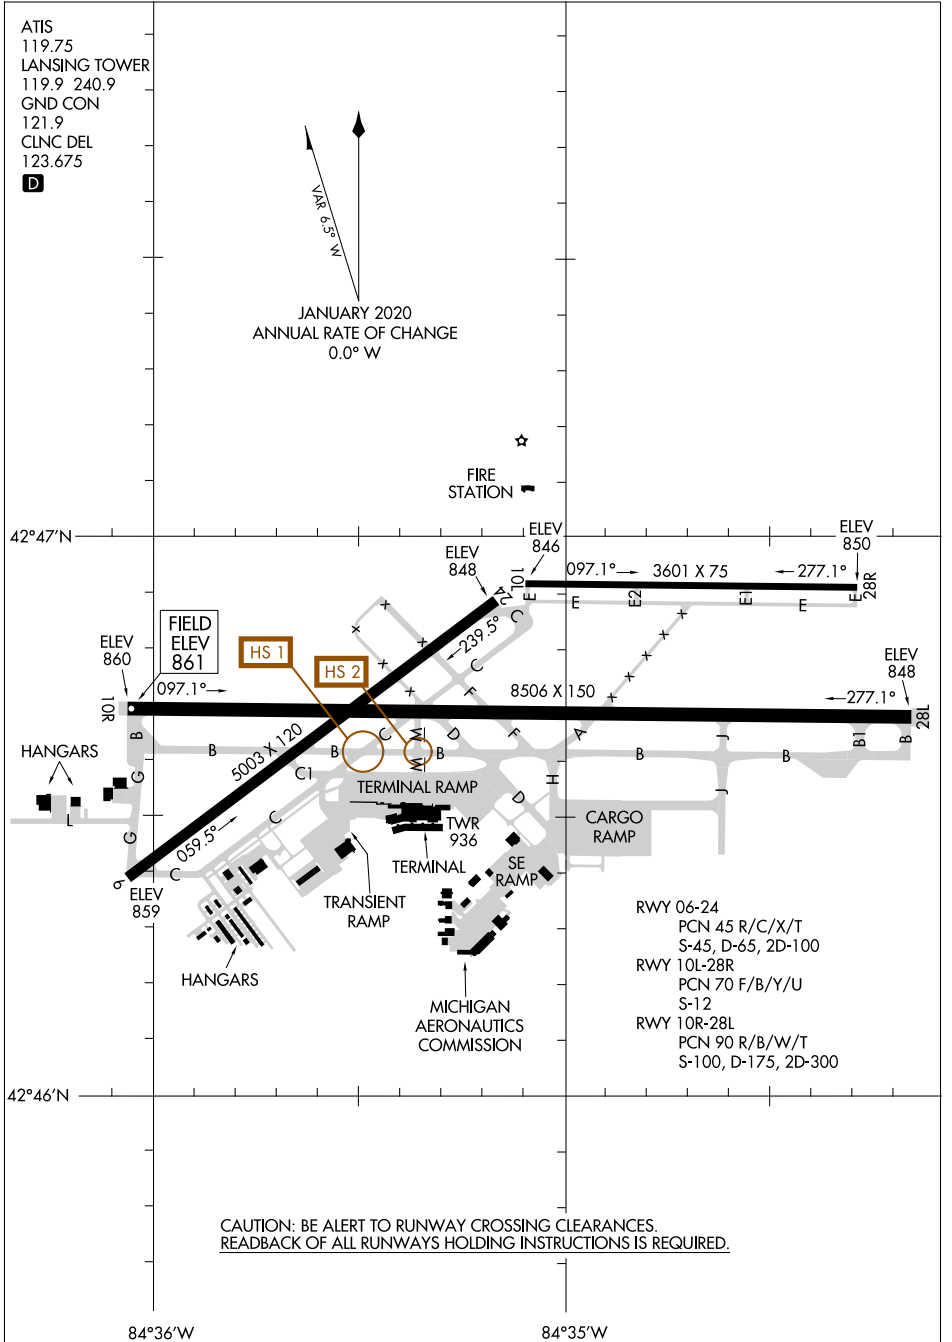

AIRPORT DIAGRAM

AL-224 (FAA)

CAPITAL REGION INTL (L.A.N)
LANSING, MICHIGAN

EC-1, 12 AUG 2021 to 09 SEP 2021

EC-1, 12 AUG 2021 to 09 SEP 2021