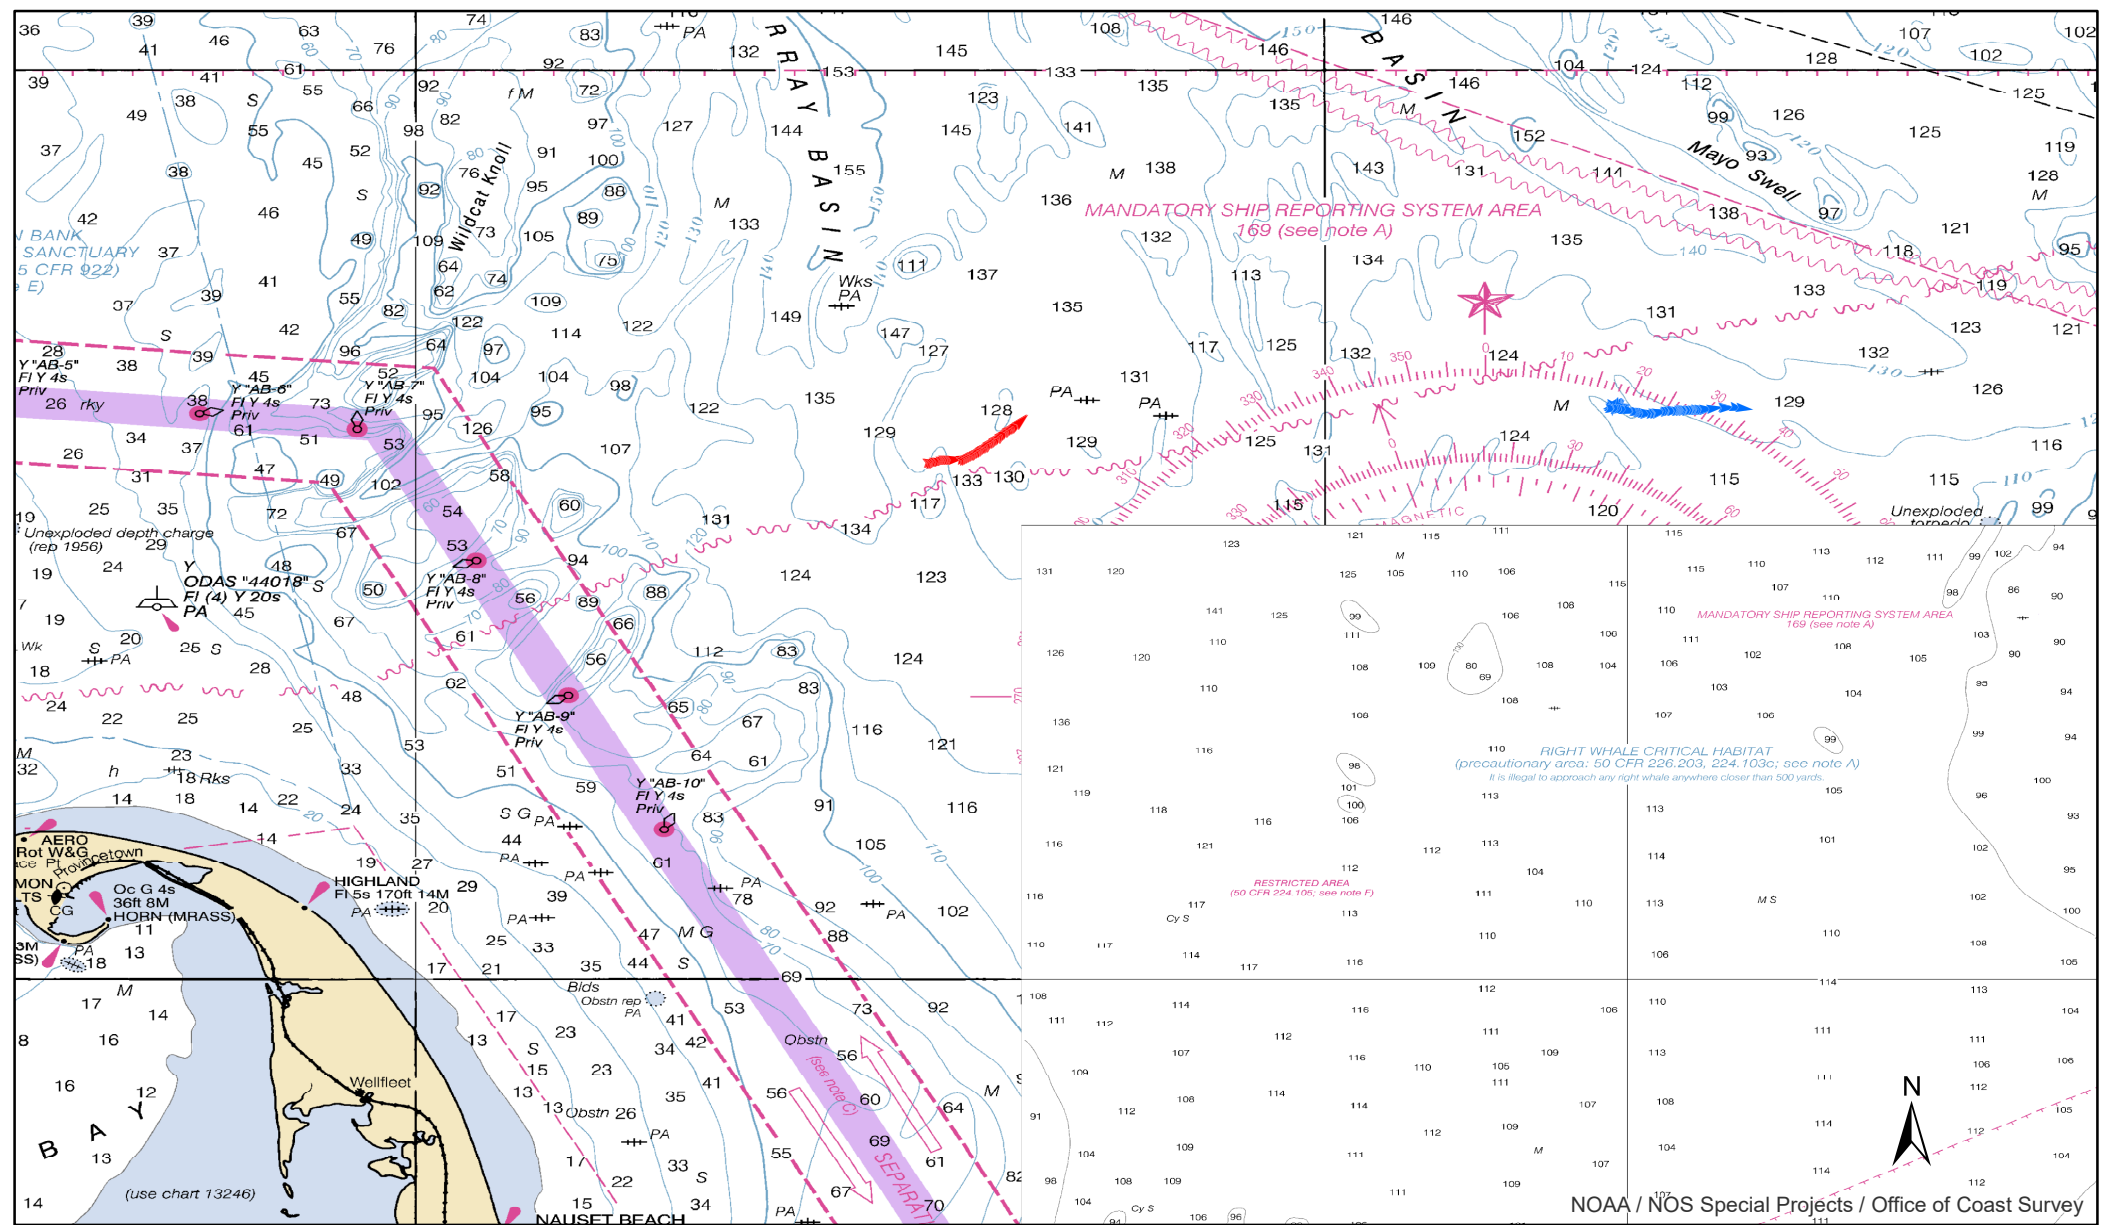

NTSB / HDR 2022-087

Coordinate System: GCS WGS 1984
 Datum: WGS 1984
 Date Created: 25 FEB 2022

NOAA / NOS Special Projects / Office of Coast Survey

23 NOV 2022 (0400Z - 0800Z)

All Vessels in Area

Name, MMSI

- ▲ BLUE CANYON, 368000880
- ▲ GOV VESSEL -----, 367263000