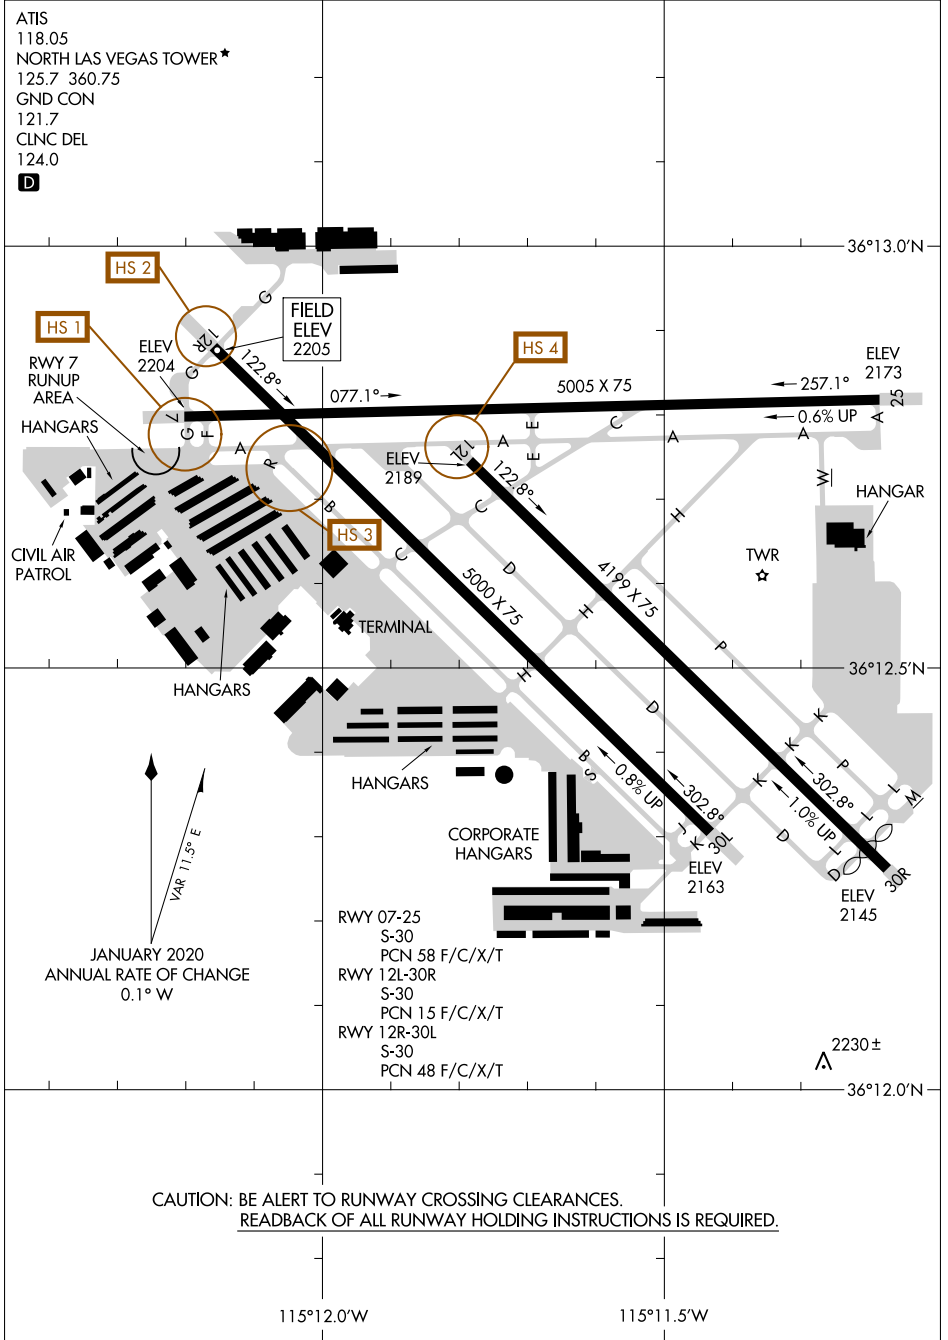

# AIRPORT DIAGRAM

AL-6970 (FAA)

NORTH LAS VEGAS (VGT)  
LAS VEGAS, NEVADA

ATIS  
118.05  
NORTH LAS VEGAS TOWER \*  
125.7 360.75  
GND CON  
121.7  
CLNC DEL  
124.0

**D**

SW-4, 14 JUL 2022 to 11 AUG 2022

SW-4, 14 JUL 2022 to 11 AUG 2022

CAUTION: BE ALERT TO RUNWAY CROSSING CLEARANCES.  
READBACK OF ALL RUNWAY HOLDING INSTRUCTIONS IS REQUIRED.

# AIRPORT DIAGRAM

LAS VEGAS, NEVADA  
NORTH LAS VEGAS (VGT)