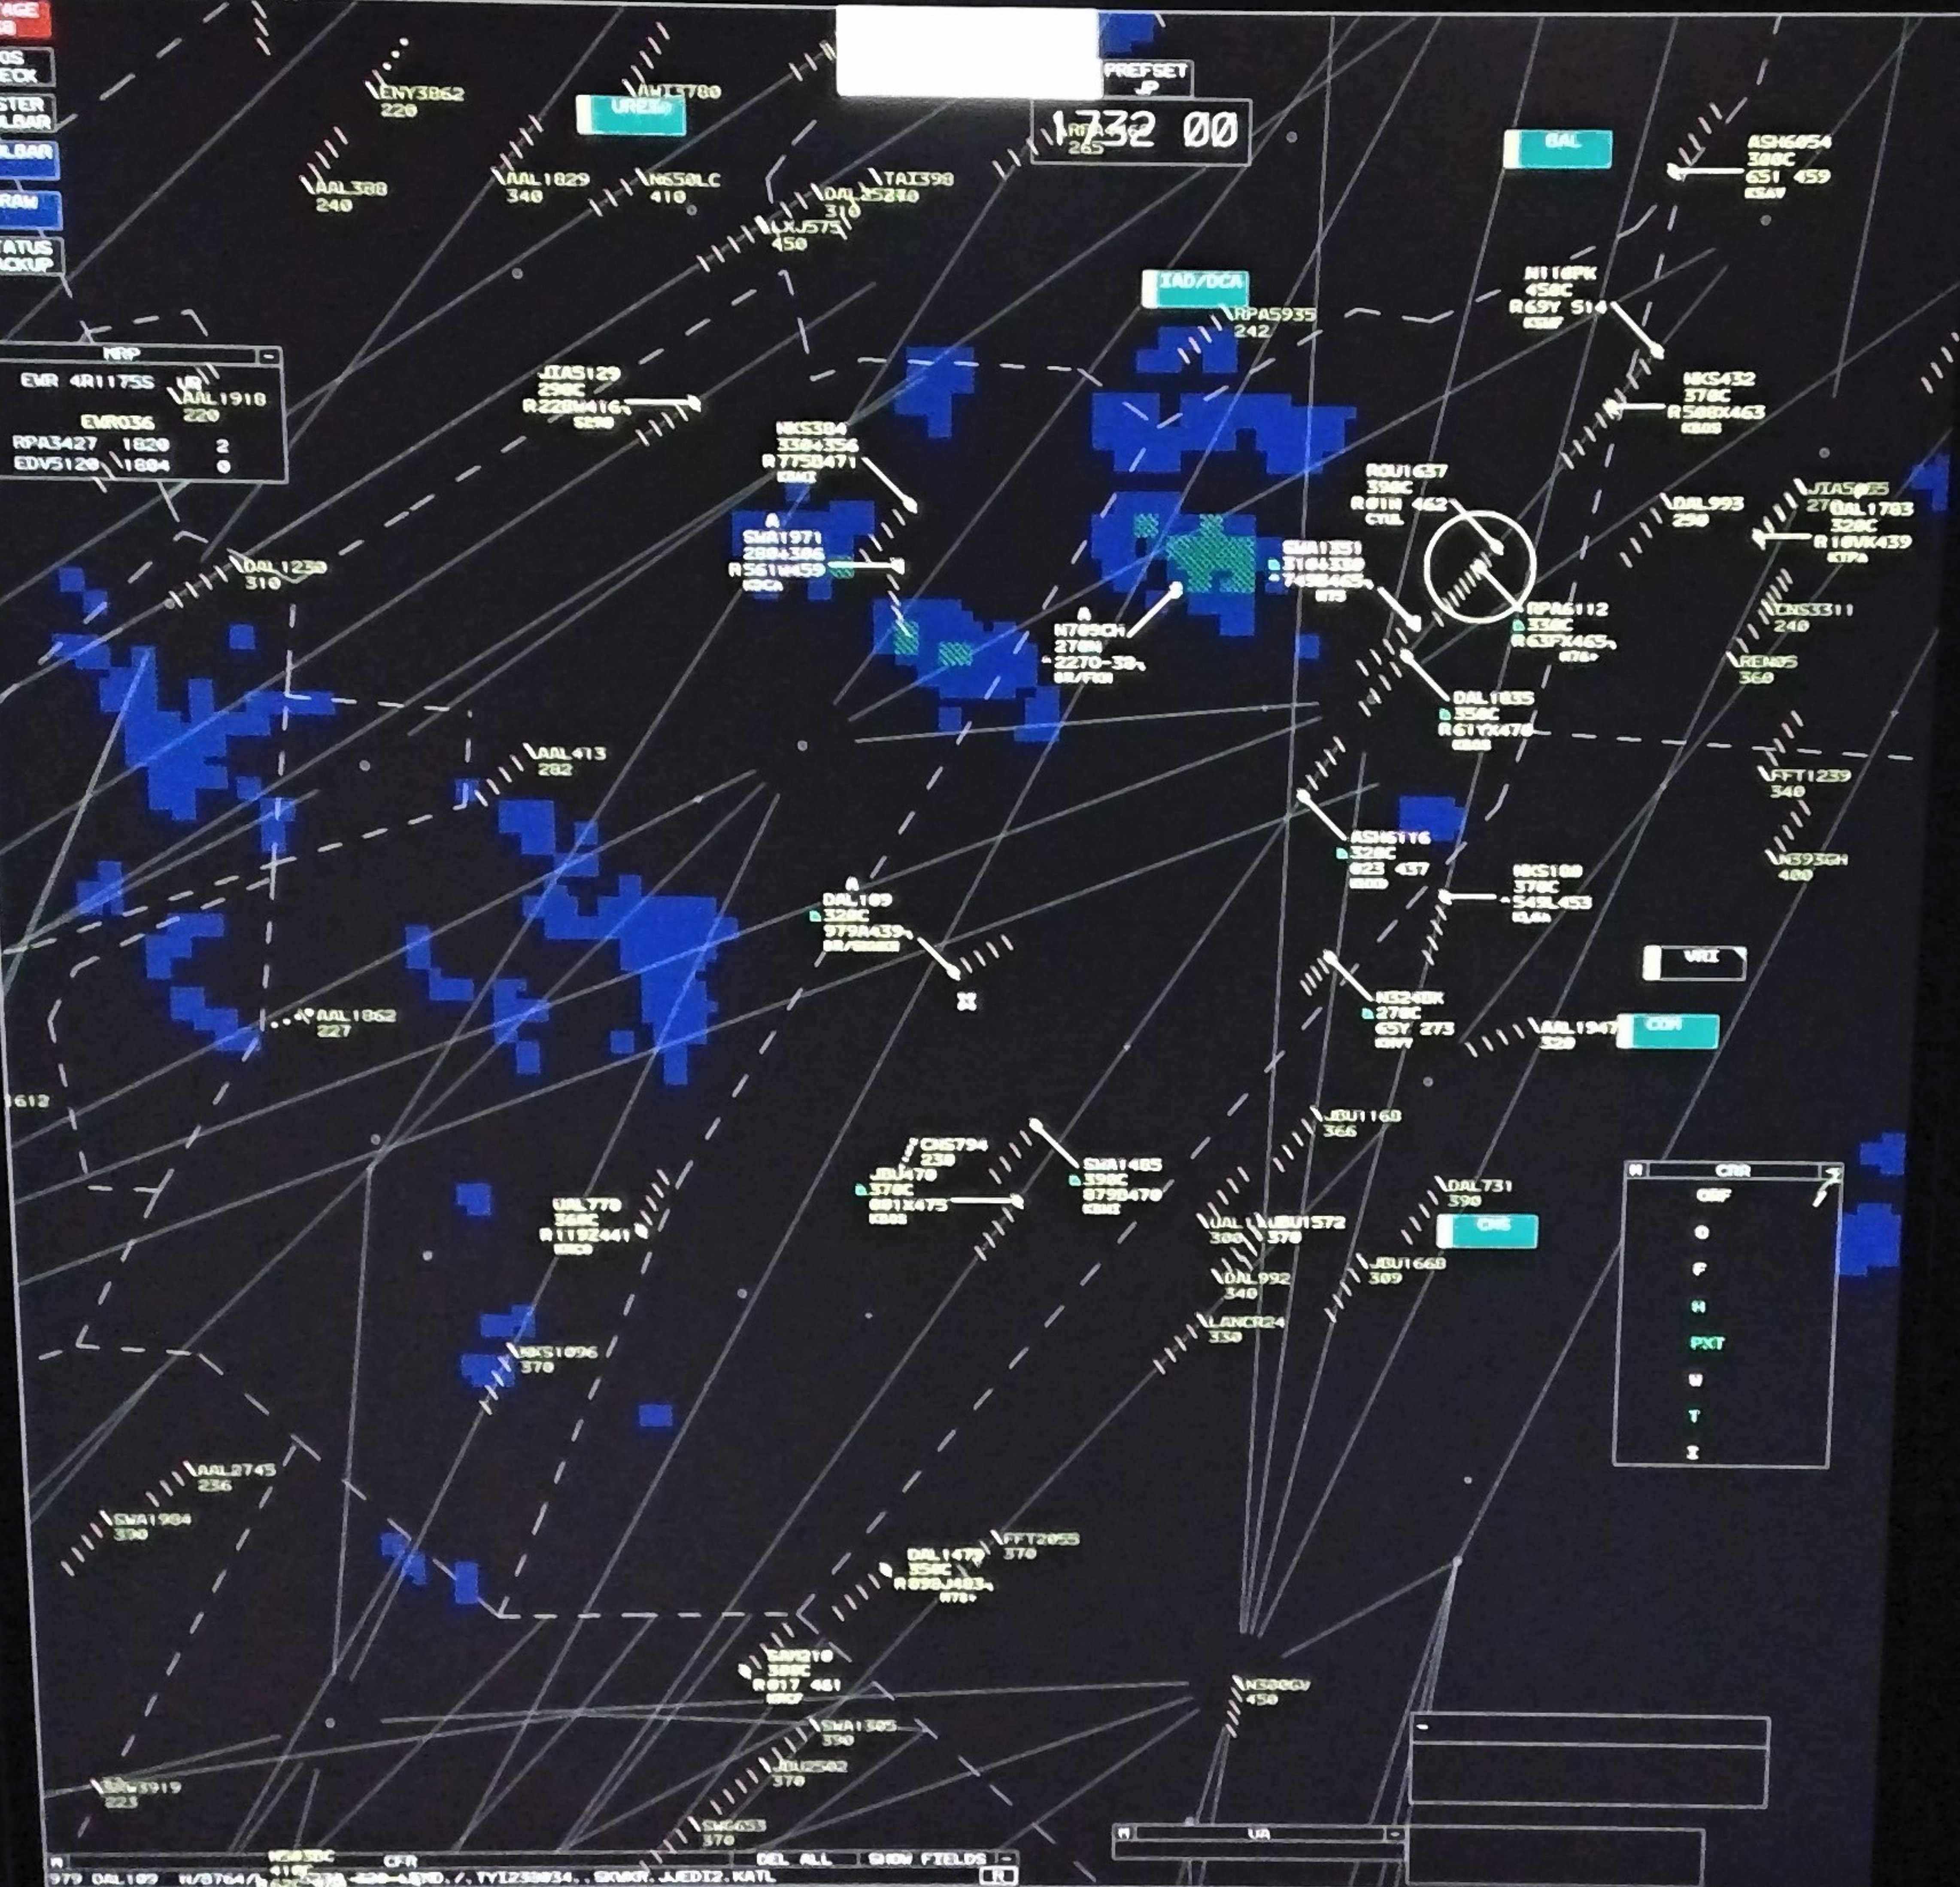

- OUTAGE 30
- POS CHECK
- MASTER TOOLBAR
- TOOLBAR
- DRAG
- STATUS BACKUP

MRP			
EMR 4R11755	LAAL1918		
EMR036	220		
RPAS427	1820	2	
EDV5120	1804	0	

1732 00

CR
CRF
O
P
H
PXT
W
T
Z