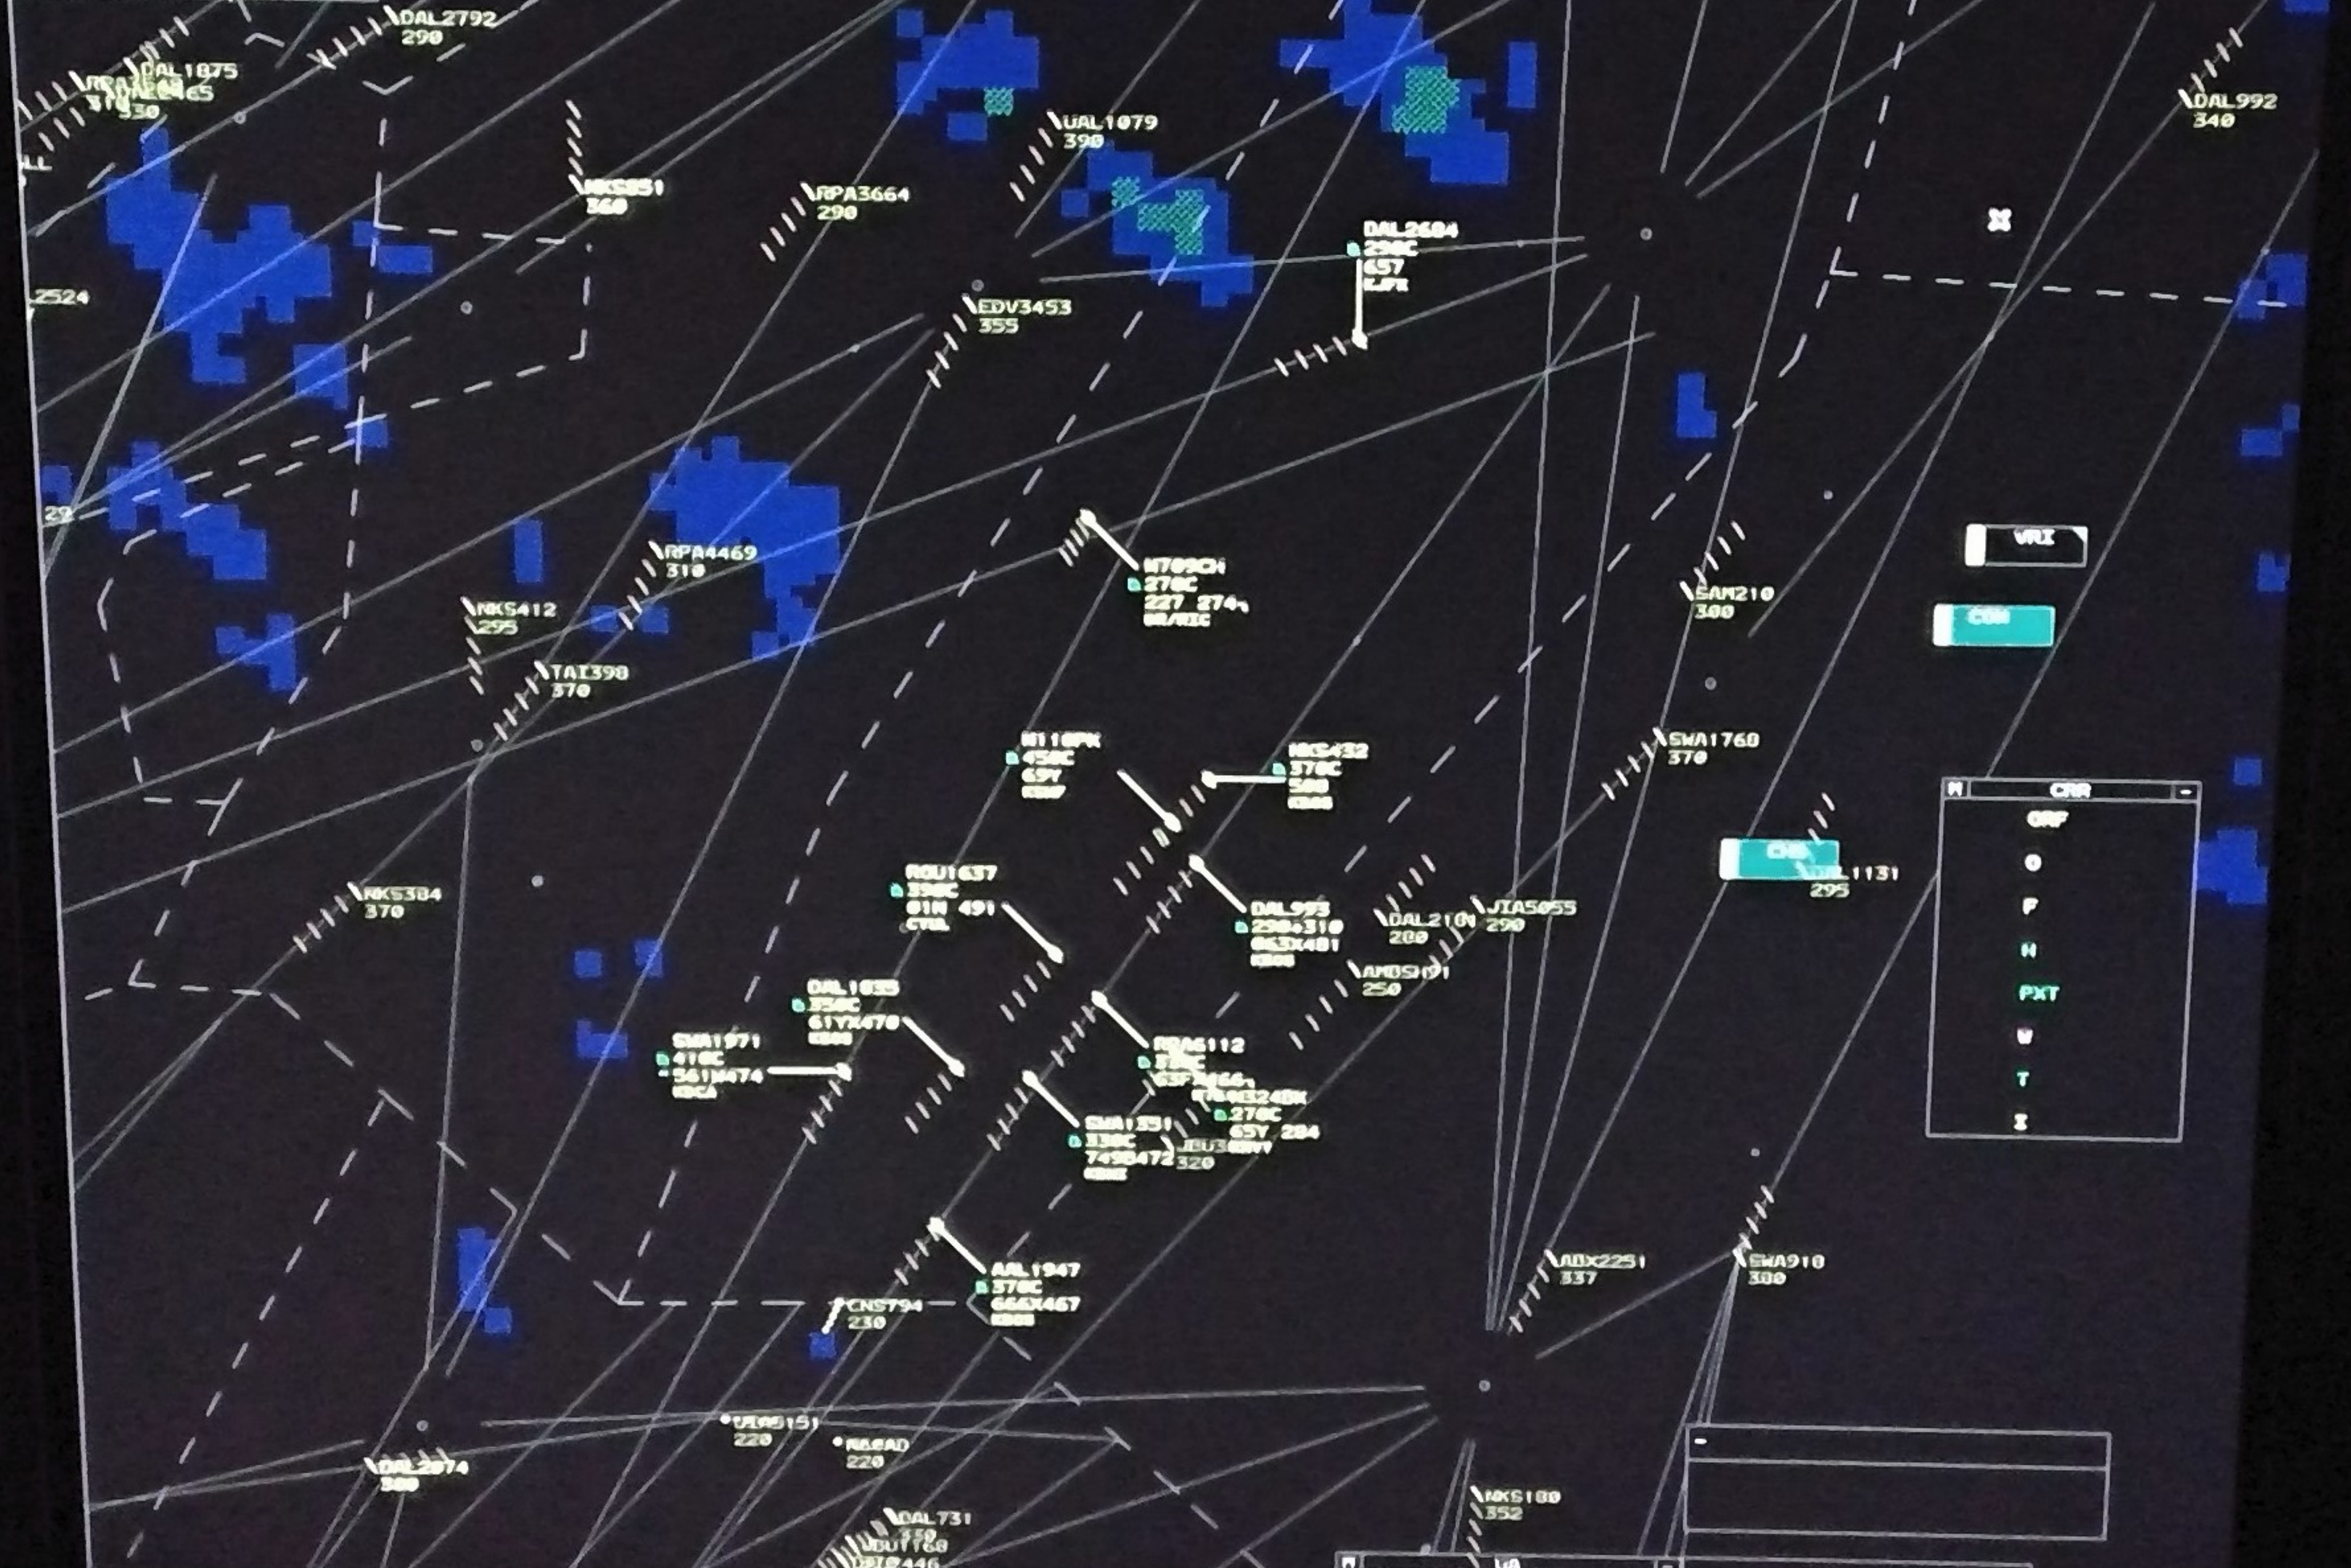

Factual Report - Attachment 5

ERAM Screen Captures

AIR TRAFFIC CONTROL

ERA19FA188

- OUTAGE
- POS CHECK
- MASTER TOOLBAR
- TOOLBAR
- STATUS BACKUP

EMR034

TAI390	1000	3
RPA3664	1757	4
UAL1079	1750	2

1716 00

- CRZ
- CRZ
 - O
 - P
 - H
 - PXT
 - W
 - T
 - S

DEL ALL SHOW FIELDS -

UA

OUTAGE
SWA26
CHECK
MASTER
TOOLBAR
TOOLBAR
DRAW
STATUS
BACKUP

1720 00

ENR 4R1175S UR
EMR036
TAI398 1000
RPA3664 1757
UAL1079 1750

CIR
ORF
O
P
H
PXT
W
T
S