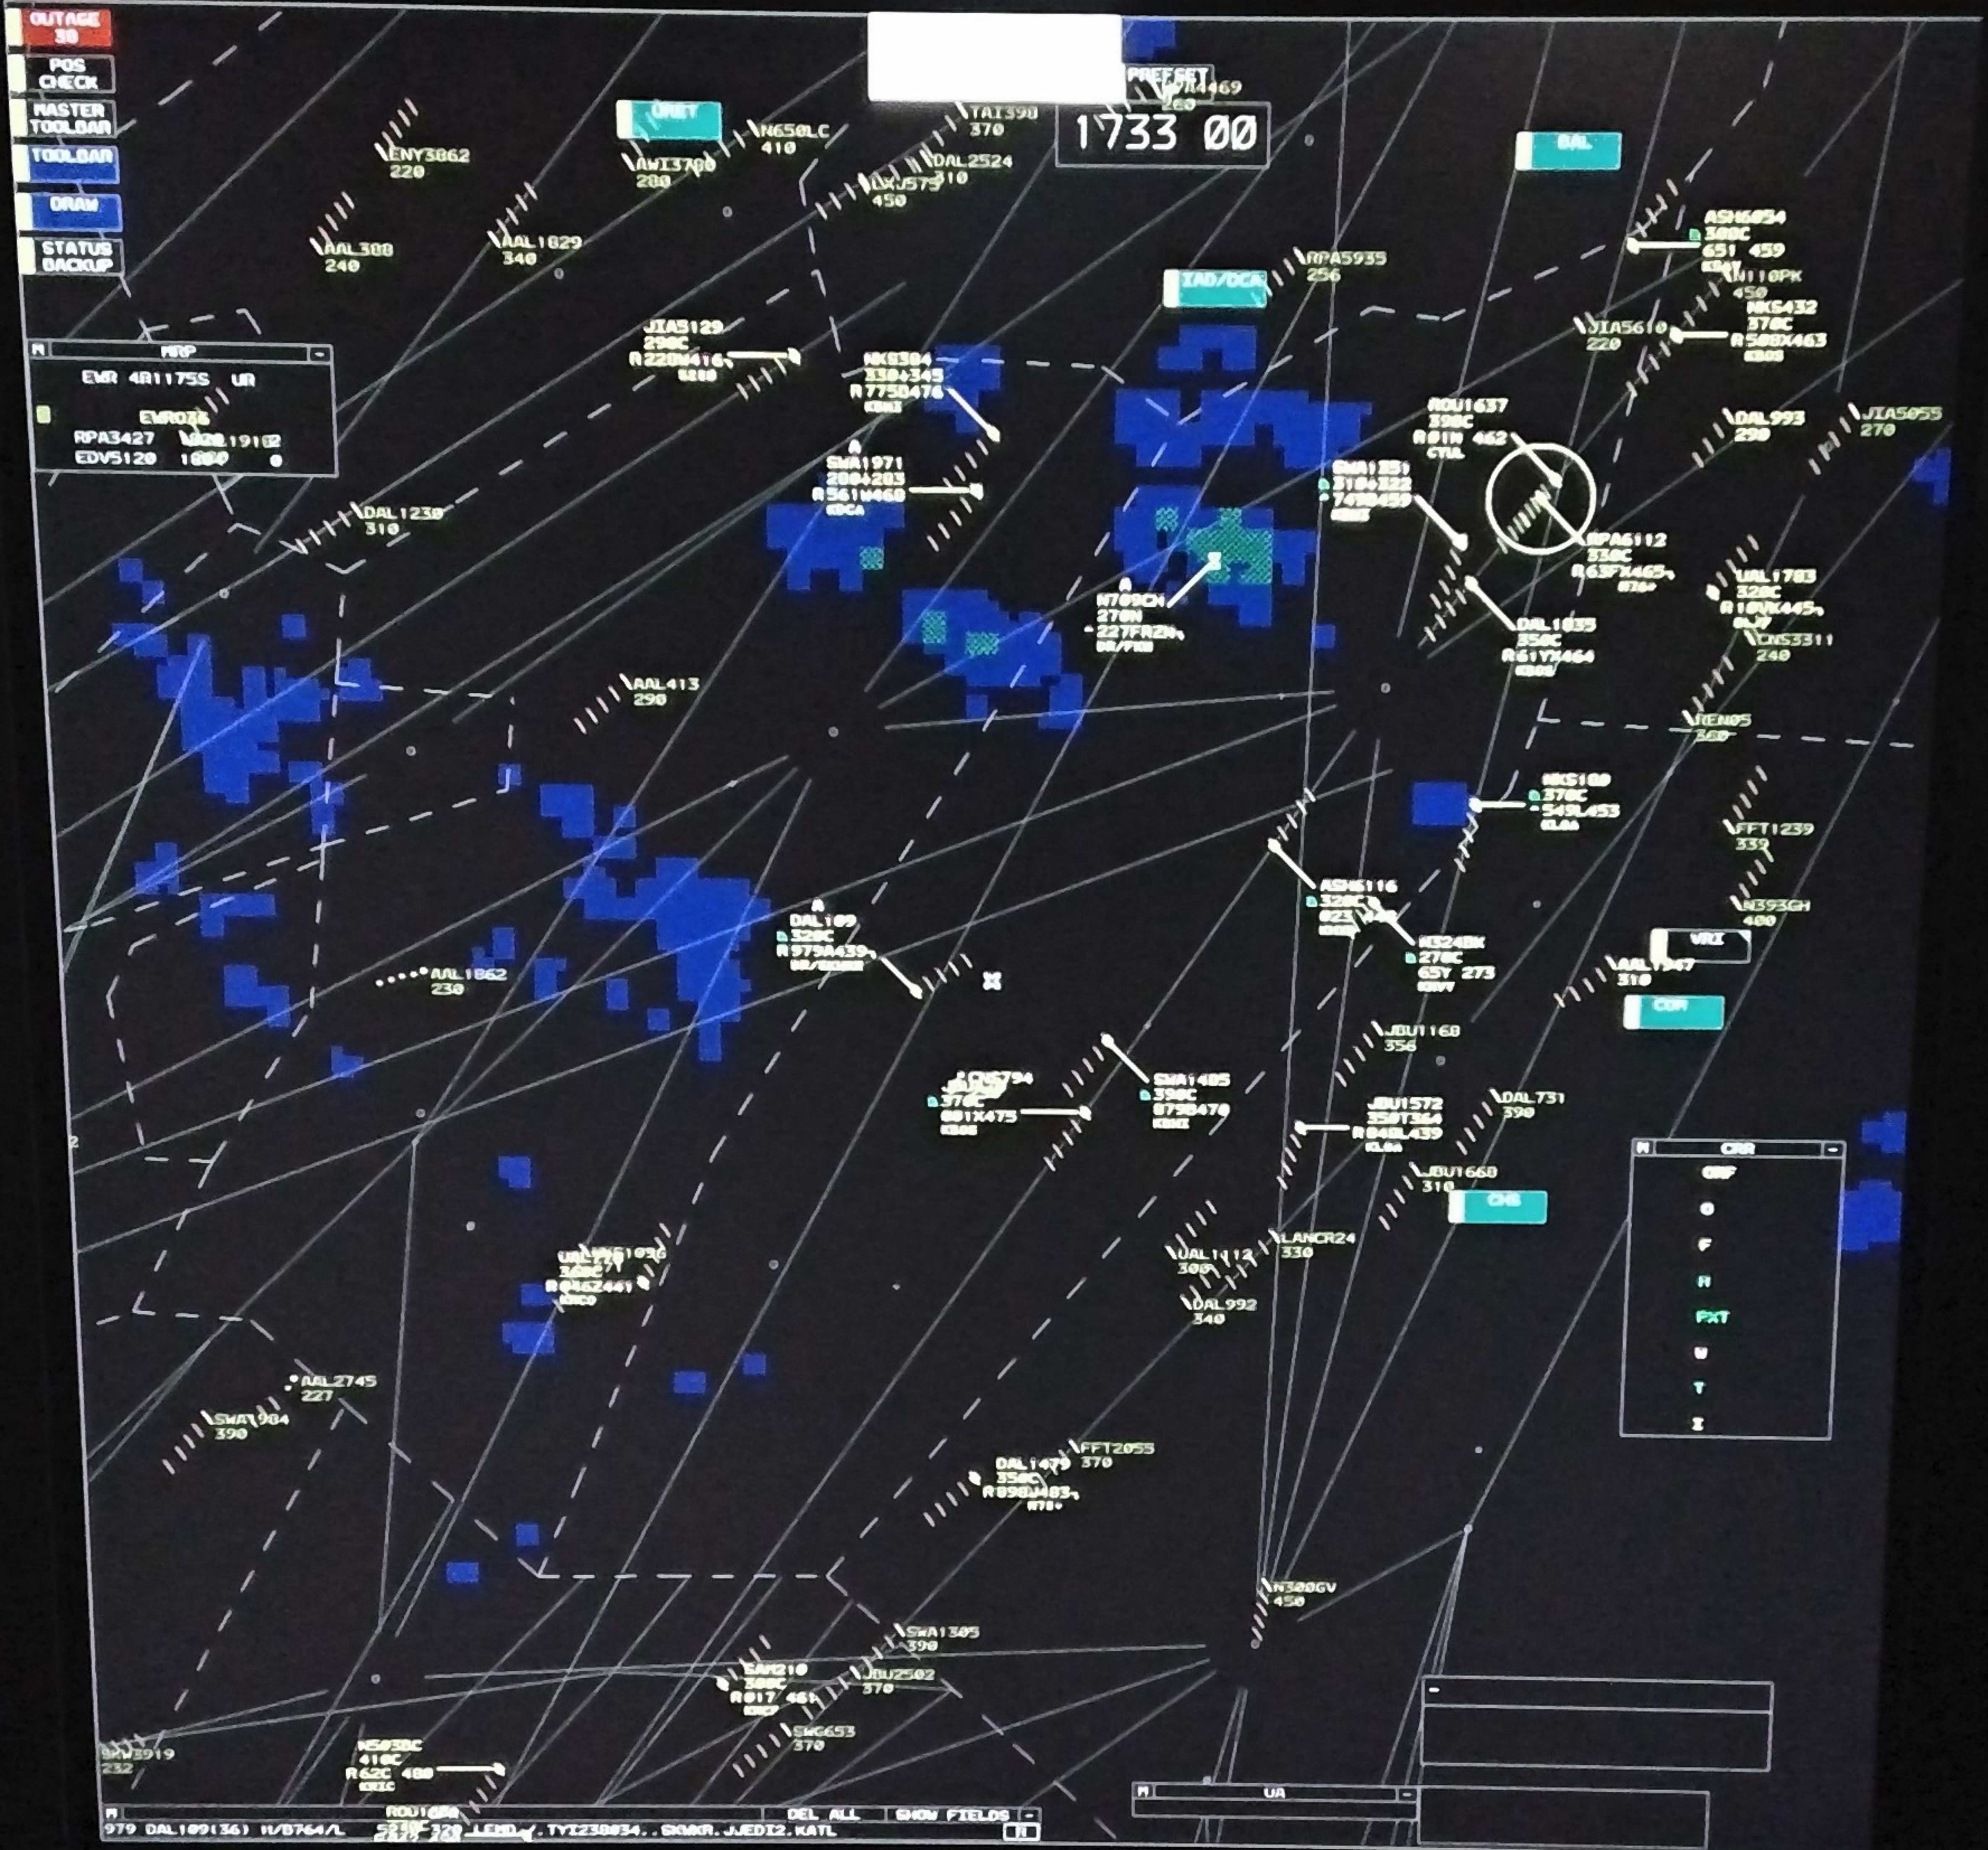

- OUTAGE 30
- POS CHECK
- MASTER TOOLBAR
- TOOLBAR
- DRAW
- STATUS BACKUP

1733 00

MRP
EMR 4R1175S UR
EMR036
RPA3427 1828.19102
EDV5120 1880

MRP
GPF
O
F
H
PXT
U
T
Z

979 DAL109(36) H/B764/L 5239 320 LEAD . TYI230834 . SMMR. J.ED12. KATL DEL ALL SHOW FIELDS