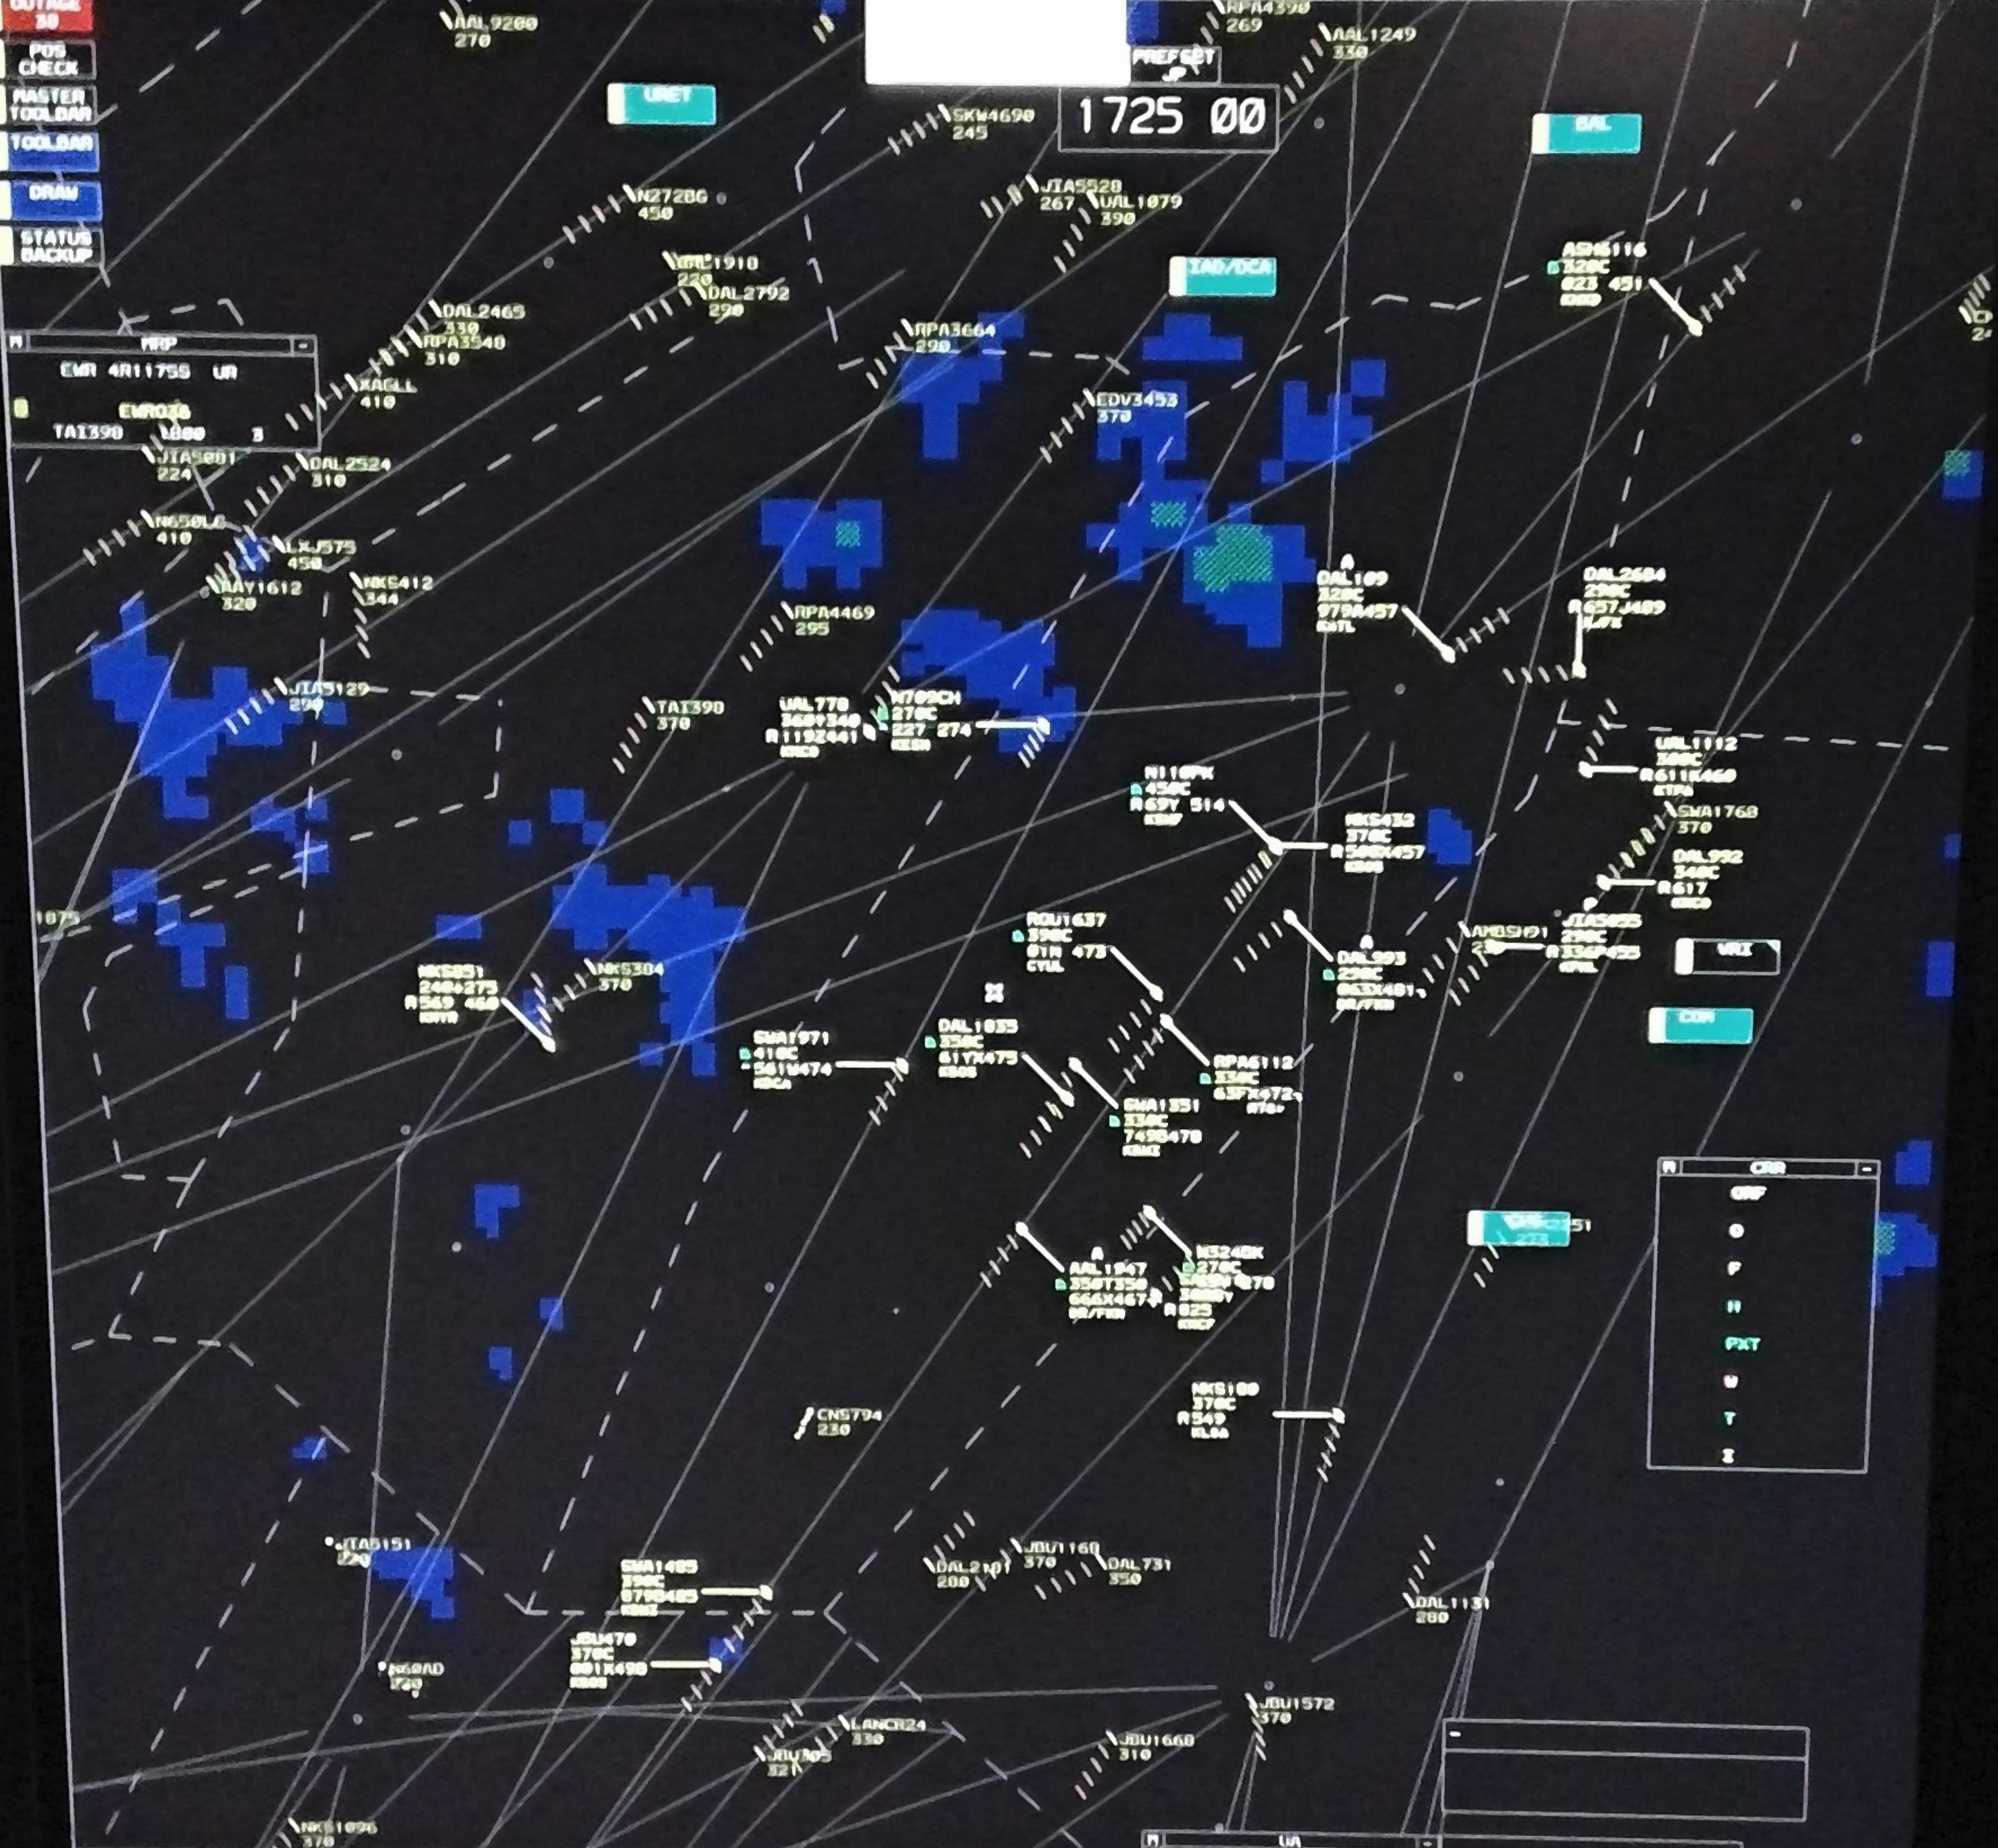

CRM
G
P
R
FKT
W
T
Z

CR

- OUTAGE 30
- POS CHECK
- MASTER TOOLBAR
- TOOLBAR
- DRAW
- STATUS BACKUP

EMR 4R11755 UR
 EMR026
 TAI390 1000 3

1725 00

- OFF
- O
- P
- H
- PXT
- W
- T
- S

GETWAY
 POS
 CHECK
 MASTER
 TOOLBAR
 VIEWBAR
 DRAW
 STATUS
 BACKUP