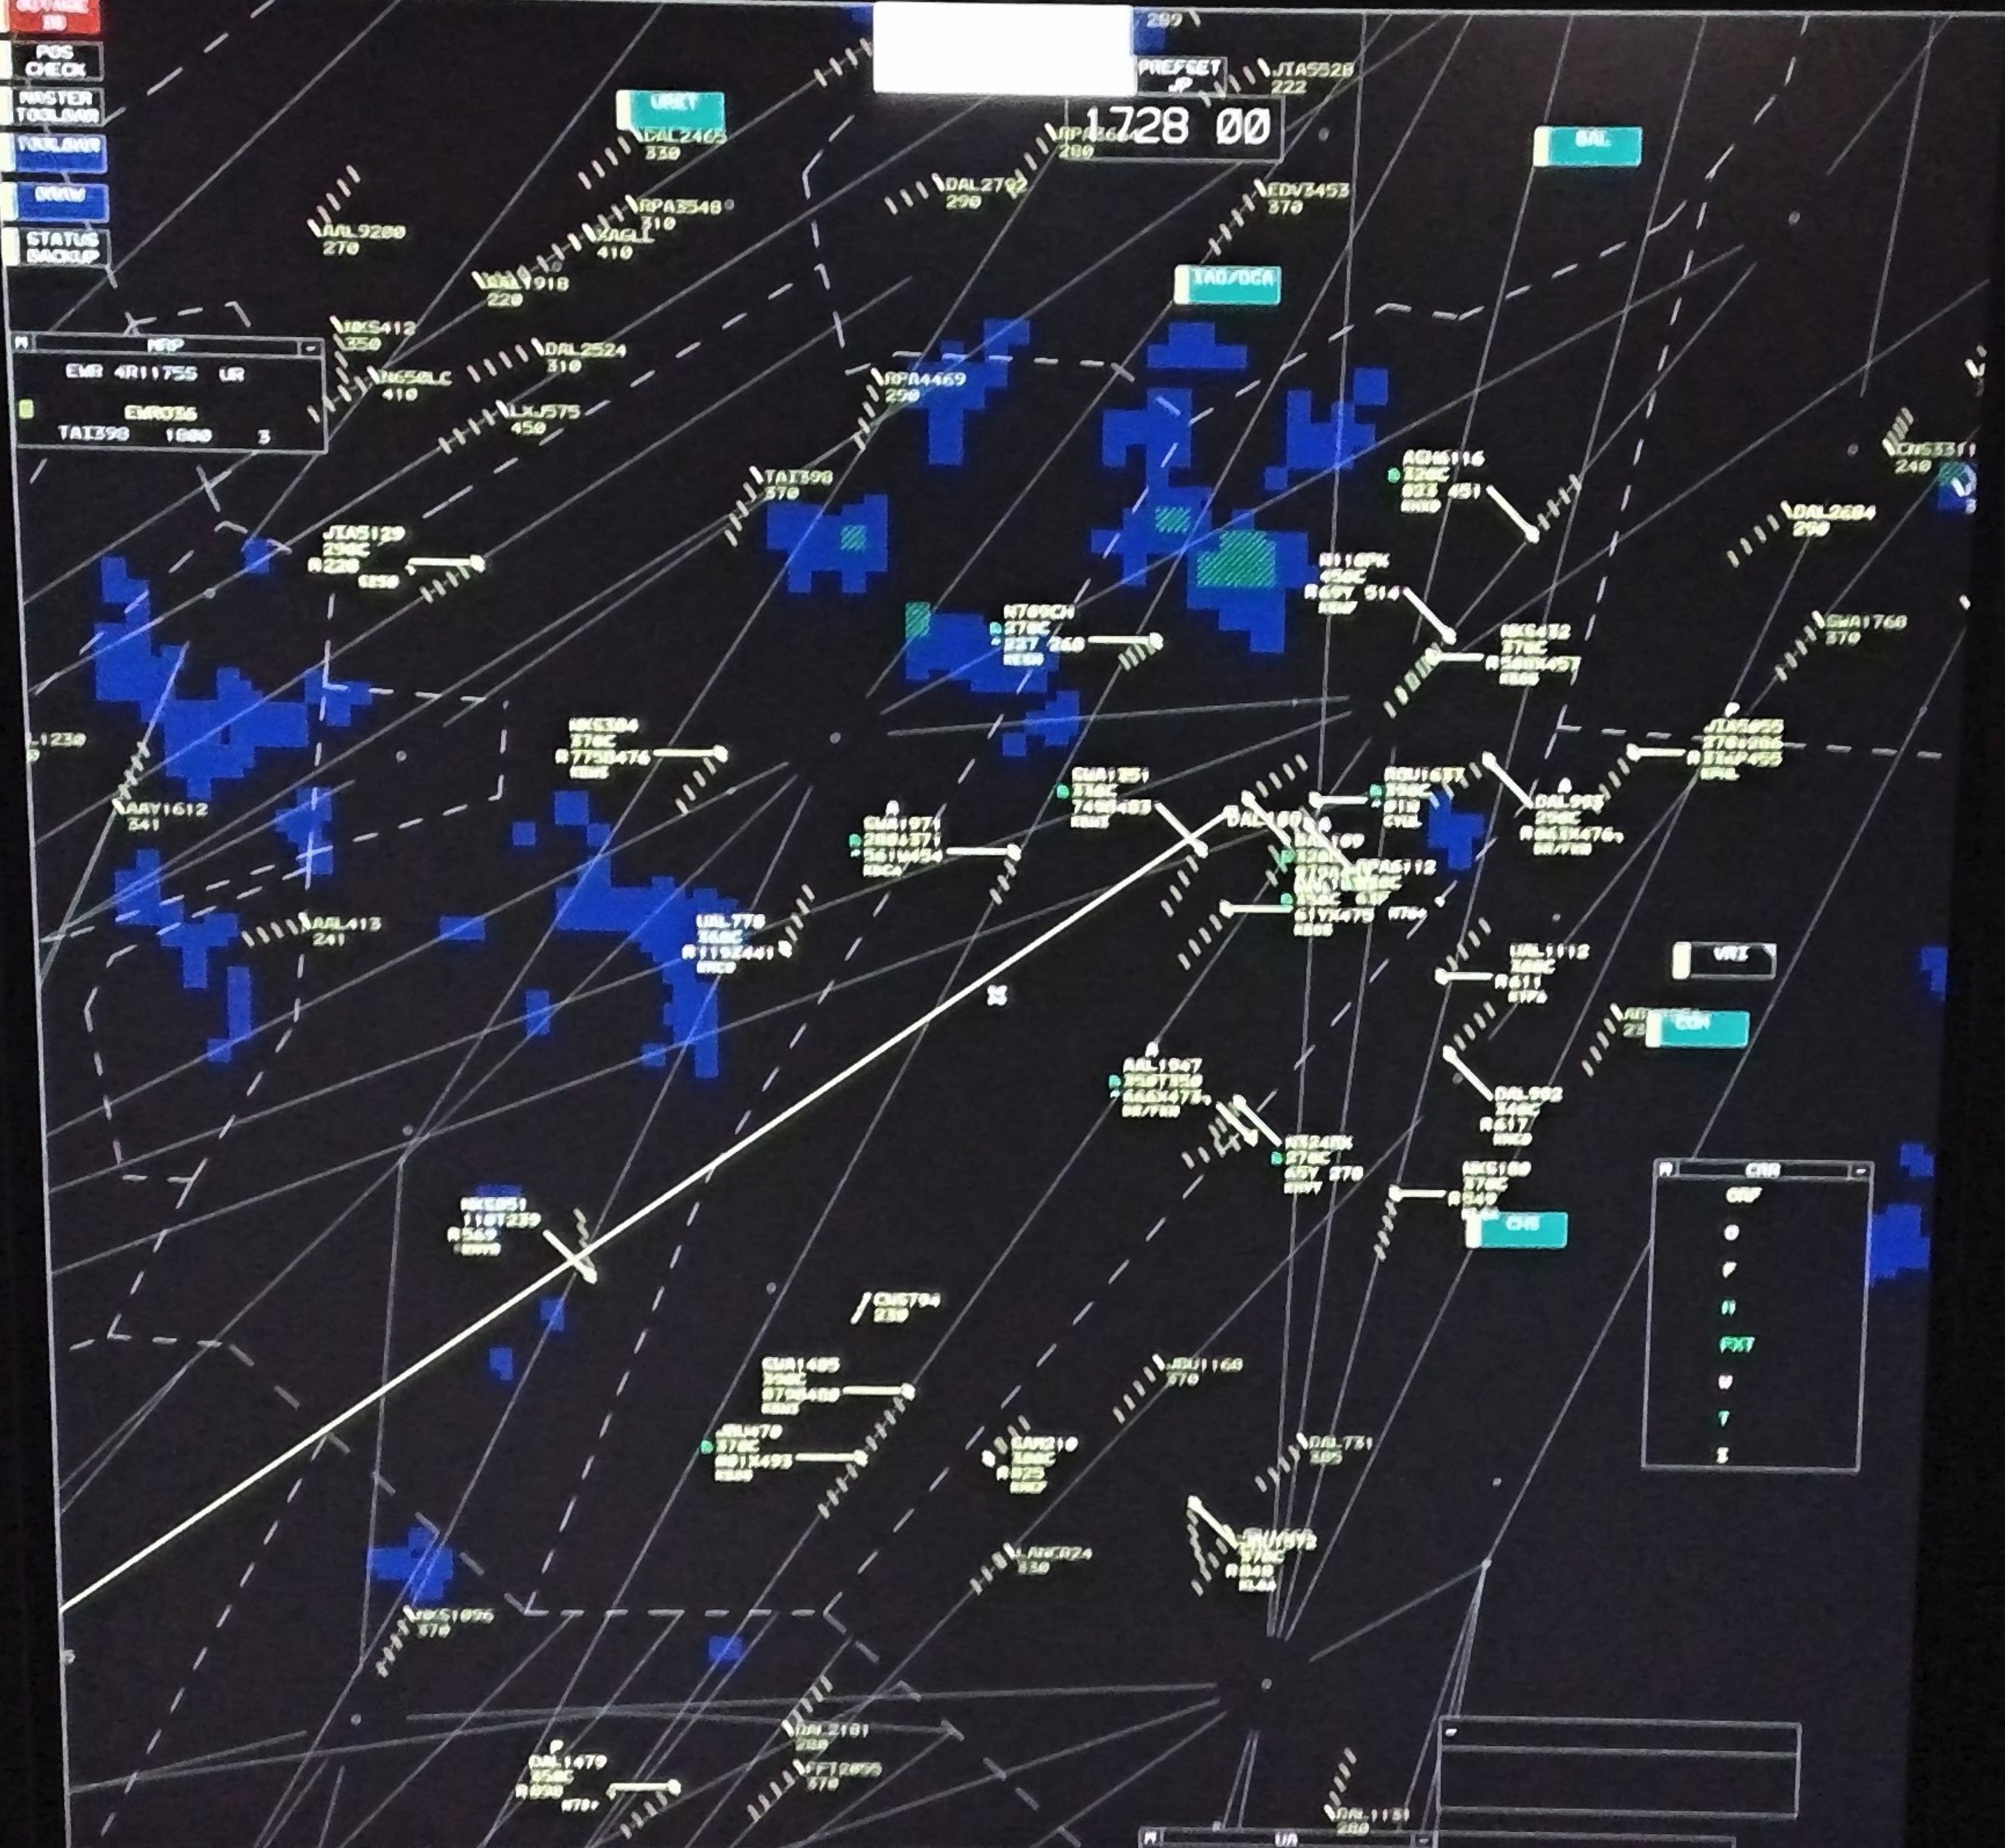

GETWAY
POS
CHECK
MASTER
TOOLBAR
VIEWBAR
DRAW
STATUS
BACKUP

RFP
EMR 4R11755 UR
EMR036
TAI398 1880 3

289
PREFSET
1728 00

R CWB
0
1
2
3
4
5
6
7
8