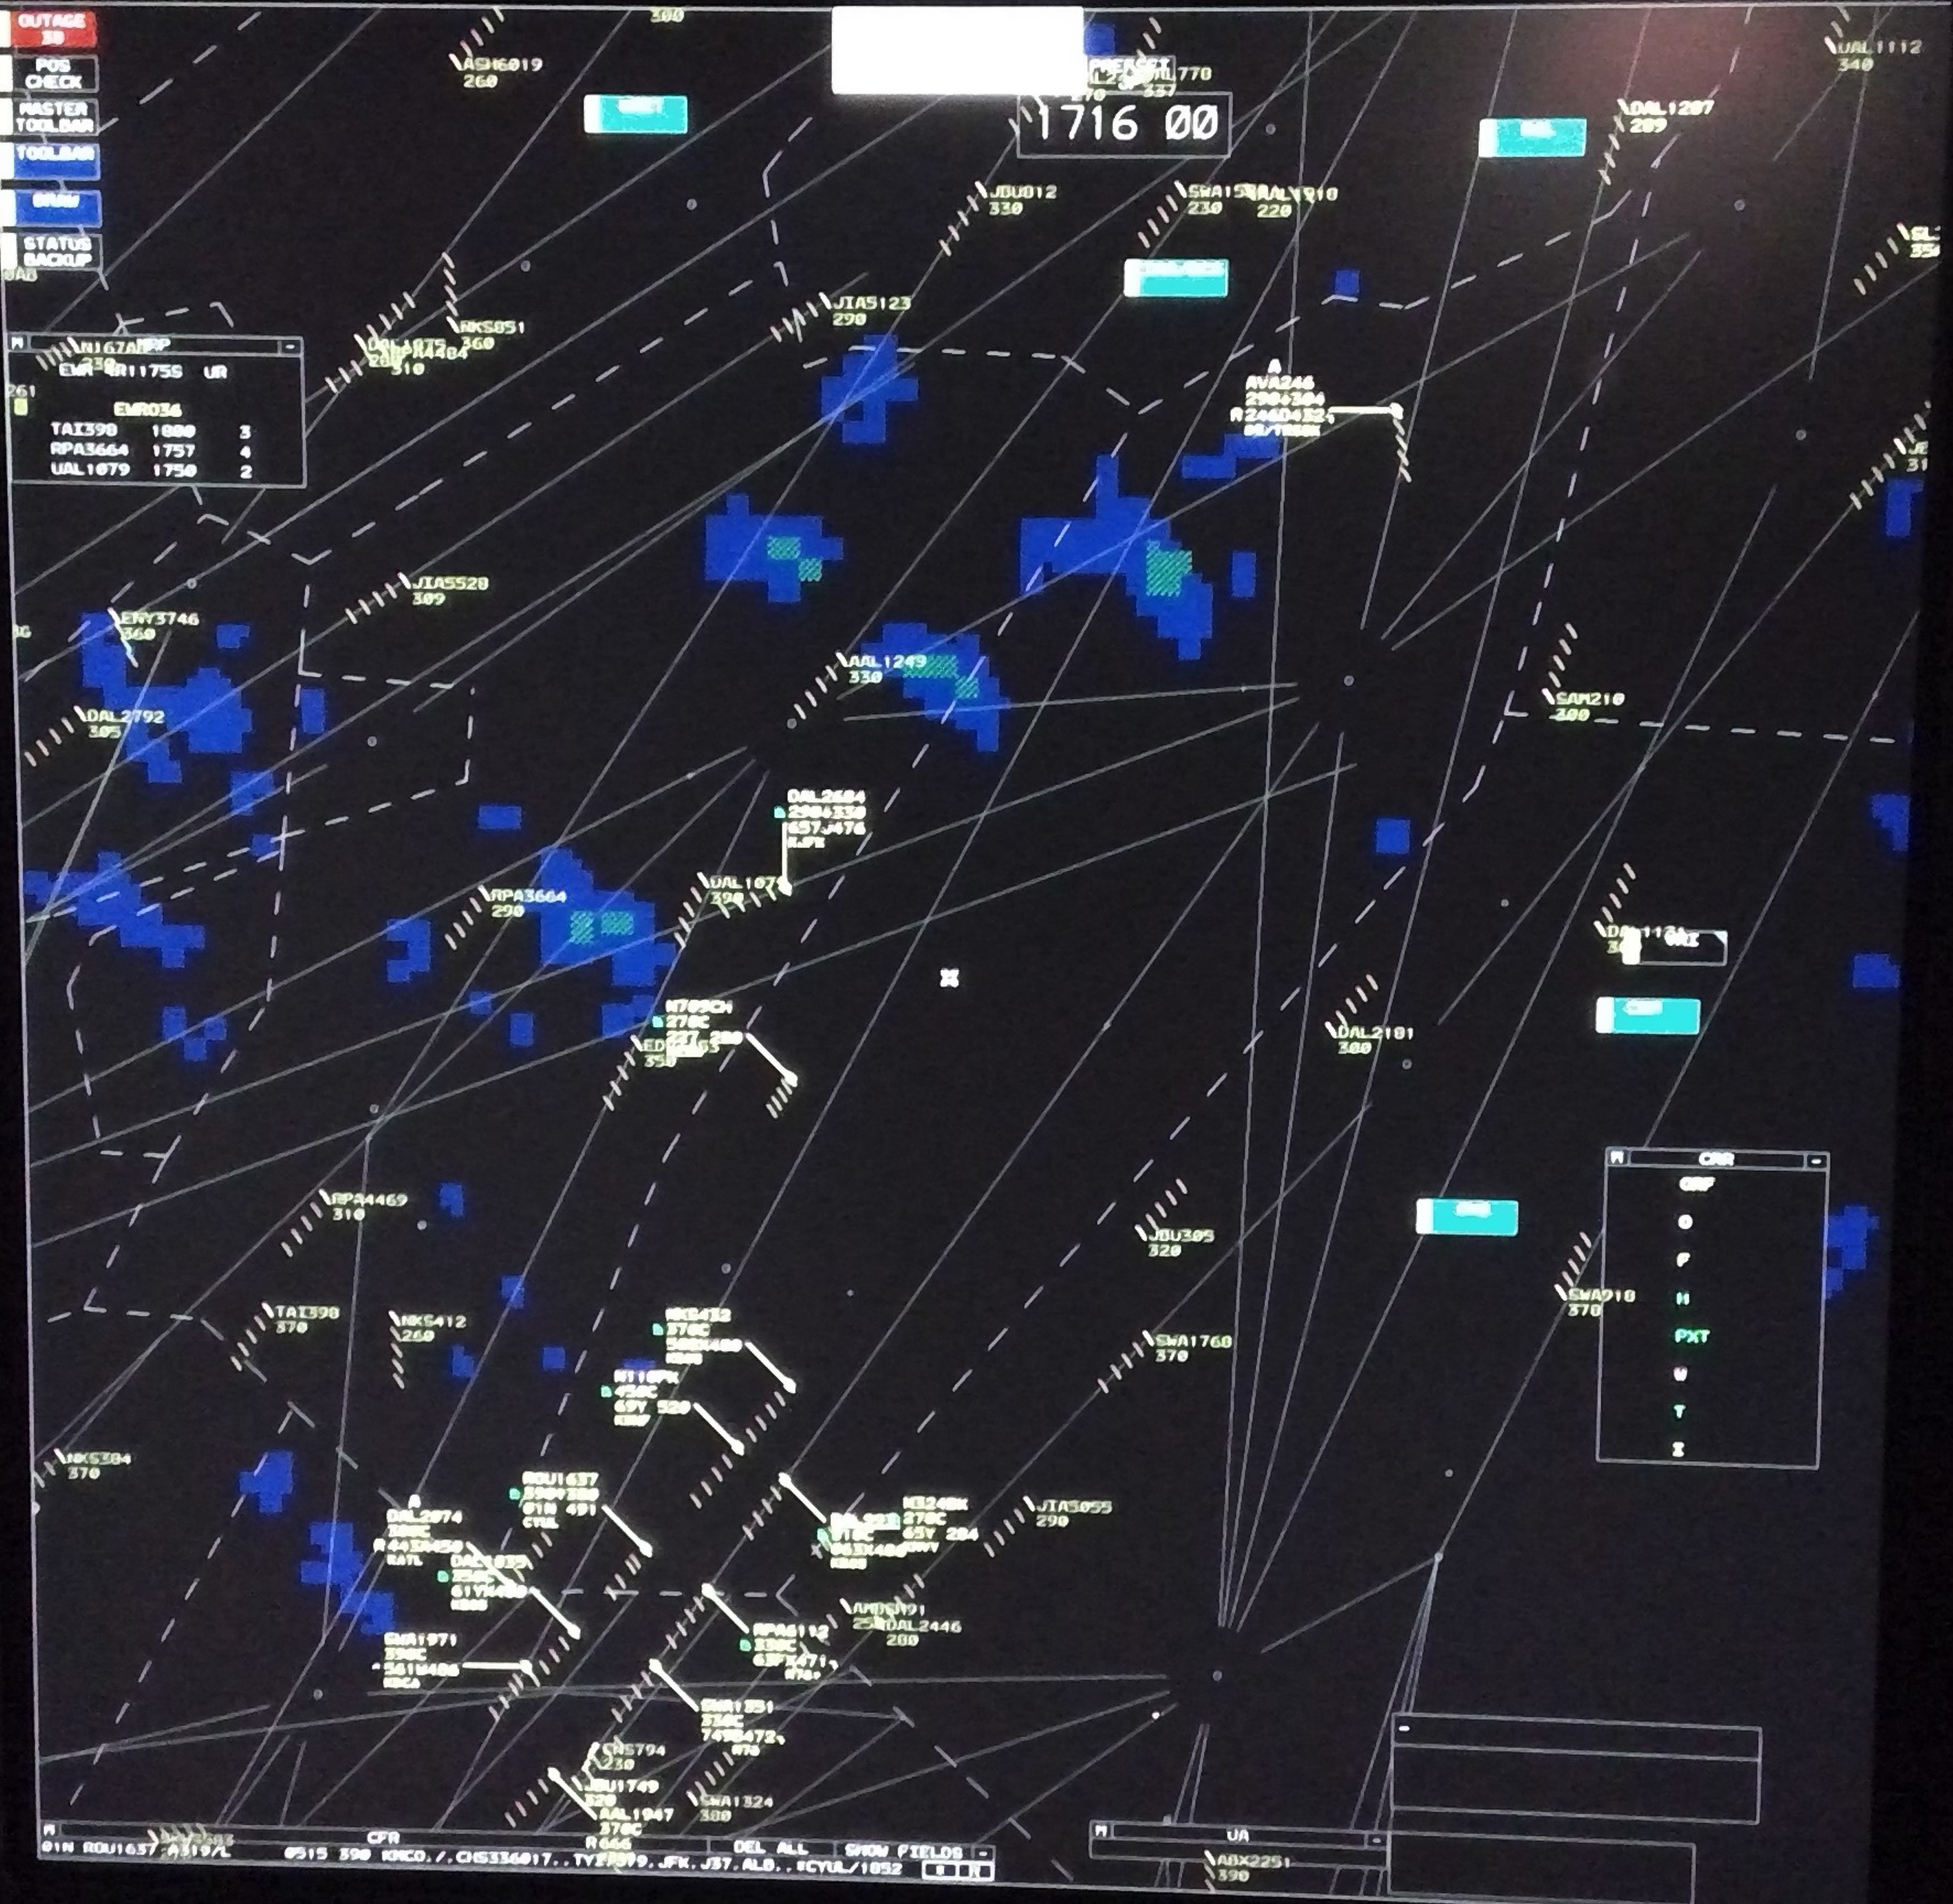

Factual Report - Attachment 5

ERAM Screen Captures

AIR TRAFFIC CONTROL

ERA19FA188

- OUTAGE
- POS CHECK
- MASTER TOOLBAR
- TOOLBAR
- STATUS BACKUP

EMR034

TAI390	1000	3
RPA3664	1757	4
UAL1079	1750	2

1716 00

- CRZ
- CRZ
 - O
 - P
 - H
 - PXT
 - W
 - T
 - S

DEL ALL SHOW FIELDS -

UA

OUTAGE
SWA26
CHECK
MASTER
TOOLBAR
TOOLBAR
DRAW
STATUS
BACKUP

1720 00

ENR 4R1175S UR
EMR036
TAI398 1000
RPA3664 1757
UAL1079 1750

CIR
ORF
O
P
H
PXT
W
T
S

- OUTAGE 38
- PC
- CHECK
- MASTER TOOLBAR
- TOOLBAR
- ORAM
- STATUS BACKUP

MRP		
EMR 4R1N AR91509		
330		
EMR036		
TAI398	1880	2
RPA3664	1757	4
UAL1079	1750	2

CRR	
ORF	
O	
F	
N	
PXT	
W	
T	
I	

OUTAGE
30
POS
CHECK
MASTER
TOOLBAR
TOOLBAR
DRAW
UI1673
STATUS
BACKUP