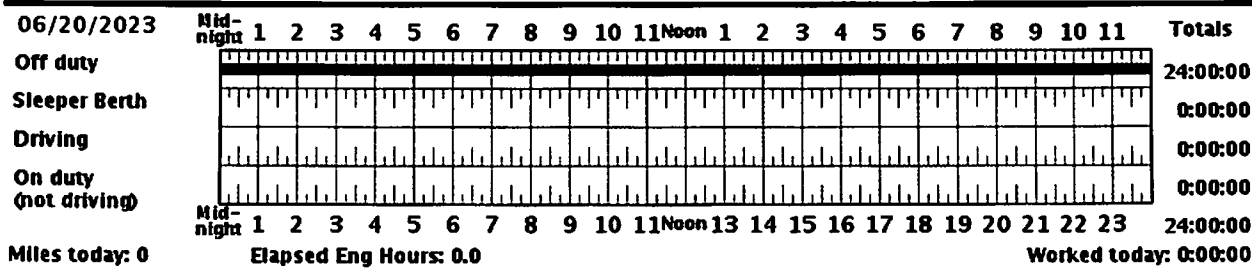

Asset	Time	Location	ECM Distance (Miles)	Engine Hours	Status	Comment	Company	Reason Modified
86096	9:09:17	Kansas City, MO	1363278	28064.3	On Duty (Not Driving)	Sign on Trip ID: 1695	GREYHOUND LINES INC - 44110	
86096	9:10:39	Kansas City, MO	1363278	28064.3	Driving	Driving Trip ID: 1695	GREYHOUND LINES INC - 44110	
86096	9:40:39	Reno, KS	1363307	28064.8	Driving	Periodic Trip ID: 1695	GREYHOUND LINES INC - 44110	
86096	10:10:39	Topeka, KS	1363340	28065.3	Driving	Periodic Trip ID: 1695	GREYHOUND LINES INC - 44110	
86096	10:40:39	McFarland, KS	1363373	28065.8	Driving	Periodic Trip ID: 1695	GREYHOUND LINES INC - 44110	
86096	11:10:39	Junction City, KS	1363406	28066.3	Driving	Periodic Trip ID: 1695	GREYHOUND LINES INC - 44110	
86096	11:30:28	Abilene, KS	1363428	28066.6	On Duty (Not Driving)	On Duty not Driving Trip ID: 1695	GREYHOUND LINES INC - 44110	
86096	11:30:29	Abilene, KS	1363428	28066.6	On Duty (Not Driving)	Post Trip Trip ID: 1695	GREYHOUND LINES INC - 44110	
86096	11:36:36	Abilene, KS	1363428	28066.7	On Duty (Not Driving)	Sign off Trip ID: 1695	GREYHOUND LINES INC - 44110	
None	12:30:46	Abilene, KS		0	Off duty	Off Duty Trip ID: 1695	GREYHOUND LINES INC - 44110	

Last Certification: 2023-06-21 03:12:54

Regulation	Used	Available	Tomorrow
FMCSA Passenger 70 HOS - 10 Hour	0:00:00	10:00:00	
FMCSA Passenger 70 HOS - 15 Hour	0:00:00	15:00:00	
FMCSA Passenger 70 HOS - 70 Hour	48:12:13	21:47:46	21:47:46