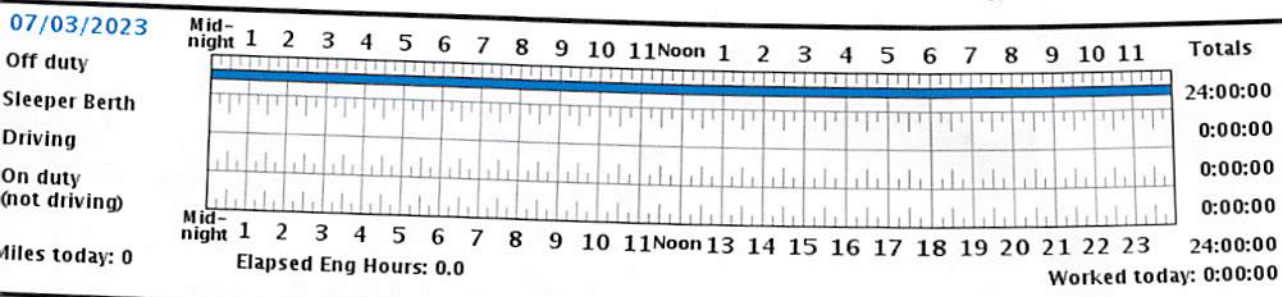

Asset	Time	Location	ECM Distance (Miles)	Engine Hours	Status	Comment	Company	Reason Modified
86603	4:47:11	Carbondale, IL	887587	25068	On Duty (Not Driving)	On Duty not Driving Trip ID: 4711	GREYHOUND LINES INC - 44110	
86603	4:52:16	Carbondale, IL	887587	25068.1	Driving	Driving Trip ID: 4711	GREYHOUND LINES INC - 44110	
86603	5:10:29	Marion, IL	887602	25068.4	On Duty (Not Driving)	On Duty not Driving Trip ID: 4711	GREYHOUND LINES INC - 44110	
86603	5:13:06	Marion, IL	887602	25068.5	Driving	Driving Trip ID: 4711	GREYHOUND LINES INC - 44110	
86603	5:43:06	Marion, IL	887634	25069	Driving	Periodic Trip ID: 4711	GREYHOUND LINES INC - 44110	
86603	6:17:00	Paducah, KY	887665	25069.5	Driving	Periodic Trip ID: 4711	GREYHOUND LINES INC - 44110	
86603	6:47:00	Woodlawn-Oakdale, KY	887696	25070	Driving	Periodic Trip ID: 4711	GREYHOUND LINES INC - 44110	
86603	7:17:00	Woodlawn-Oakdale, KY	887730	25070.5	Driving	Periodic Trip ID: 4711	GREYHOUND LINES INC - 44110	
86603	7:47:00	Woodlawn-Oakdale, KY	887763	25071	Driving	Periodic Trip ID: 4711	GREYHOUND LINES INC - 44110	
86603	8:17:00	Woodlawn-Oakdale, KY	887797	25071.5	Driving	Periodic Trip ID: 4711	GREYHOUND LINES INC - 44110	
86603	8:22:50	Woodlawn-Oakdale, KY	887799	25071.6	On Duty (Not Driving)	On Duty not Driving Trip ID: 4711	GREYHOUND LINES INC - 44110	
86603	8:22:52	Nashville-Davidson, TN	887799	25071.6	On Duty (Not Driving)	Post Trip Trip ID: 4711	GREYHOUND LINES INC - 44110	
86603	8:29:41	Nashville-Davidson, TN	887799	25071.7	On Duty (Not Driving)	Loading/Unloading Trip ID: 4711	GREYHOUND LINES INC - 44110	
86603	8:31:58	Nashville-Davidson, TN	887799	25071.8	On Duty (Not Driving)	Sign off Trip ID: 4711	GREYHOUND LINES INC - 44110	
86603	8:32:00	Nashville-Davidson, TN <i>M</i>			Off duty	Off Duty Trip ID: 4711	GREYHOUND LINES INC - 44110	Device Malfunction: phone Malfunction
None	23:59:02	Nashville-Davidson, TN <i>M</i>	0	0	On Duty (Not Driving)	On Duty not Driving	GREYHOUND LINES INC - 44110	

Last Certification: 2023-07-04 02:31:33

Regulation	Used	Available	Tomorrow
FMCSA Passenger 70 HOS - 10 Hour	0:00:00	10:00:00	
FMCSA Passenger 70 HOS - 15 Hour	0:00:00	15:00:00	
FMCSA Passenger 70 HOS - 70 Hour	42:49:03	27:10:57	30:18:37