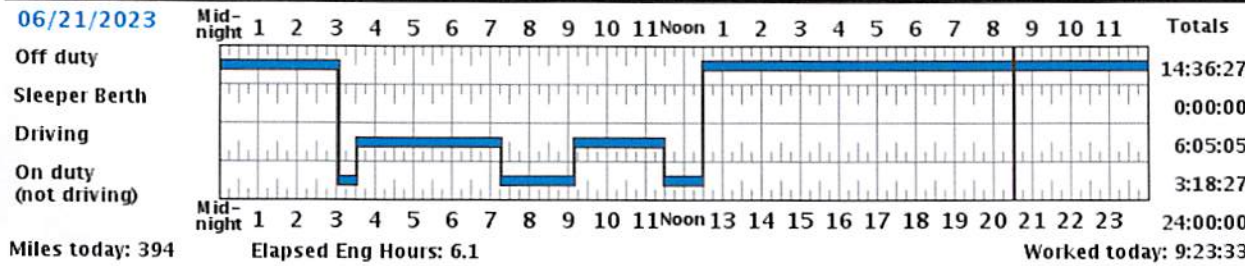

Asset	Time	Location	ECM Distance (Miles)	Engine Hours	Status	Comment	Company	Reason Modified
87073	23:58:31	Downtown West, MO	253732	7210.1	On Duty (Not Driving)	Sign off Trip ID: 1676	GREYHOUND LINES INC - 44110	

Last Certification: 2023-06-22 16:36:28

Regulation	Used	Available	Tomorrow
FMCSA Passenger 70 HOS - 10 Hour	0:00:00	10:00:00	
FMCSA Passenger 70 HOS - 15 Hour	0:00:00	15:00:00	
FMCSA Passenger 70 HOS - 70 Hour	57:35:46	12:24:13	21:03:28

Asset	Miles	Edited Miles	License Plate	VIN	Vehicle DOT #	Device Personal Conveyance	Personal Conveyance Override	Total
86096	394			-2PCG334939C729759	44110			

Asset	Time	Location	ECM Distance (Miles)	Engine Hours	Status	Comment	Company	Reason Modified
None	3:07:13			0	0 On Duty (Not Driving)	On Duty not Driving	GREYHOUND LINES INC - 44110	
86096	3:12:43	National City, IL	1363033	0	On Duty (Not Driving)	Sign on Trip ID: 1695	GREYHOUND LINES INC - 44110	
86096	3:13:08	National City, IL	1363033	28058.3	On Duty (Not Driving)	Engine On Trip ID: 1695	GREYHOUND LINES INC - 44110	
86096	3:13:31	National City, IL	1363033	28058.3	On Duty (Not Driving)	Pre Trip Trip ID: 1695	GREYHOUND LINES INC - 44110	
86096	3:32:13	National City, IL	1363033	28058.7	On Duty (Not Driving)	Sign on Trip ID: 1695	GREYHOUND LINES INC - 44110	
86096	3:33:02	National City, IL	1363033	28058.7	Driving	Driving Trip ID: 1695	GREYHOUND LINES INC - 44110	
86096	4:03:02	Weldon Spring, MO	1363063	28059.2	Driving	Periodic Trip ID: 1695	GREYHOUND LINES INC - 44110	
86096	4:33:02	Warrenton, MO	1363096	28059.7	Driving	Periodic Trip ID: 1695	GREYHOUND LINES INC - 44110	
86096	5:03:02	Kingdom City, MO	1363130	28060.2	Driving	Periodic Trip ID: 1695	GREYHOUND LINES INC - 44110	
86096	5:33:02	Midway, MO	1363163	28060.7	Driving	Periodic Trip ID: 1695	GREYHOUND LINES INC - 44110	
86096	6:03:02	Marshall Junction, MO	1363197	28061.2	Driving	Periodic Trip ID: 1695	GREYHOUND LINES INC - 44110	
86096	6:33:02	Higginsville, MO	1363231	28061.7	Driving	Periodic Trip ID: 1695	GREYHOUND LINES INC - 44110	
86096	7:03:02	Independence, MO	1363265	28062.2	Driving	Periodic Trip ID: 1695	GREYHOUND LINES INC - 44110	
86096	7:18:18	Kansas City, MO	1363278	28062.4	On Duty (Not Driving)	On Duty not Driving Trip ID: 1695	GREYHOUND LINES INC - 44110