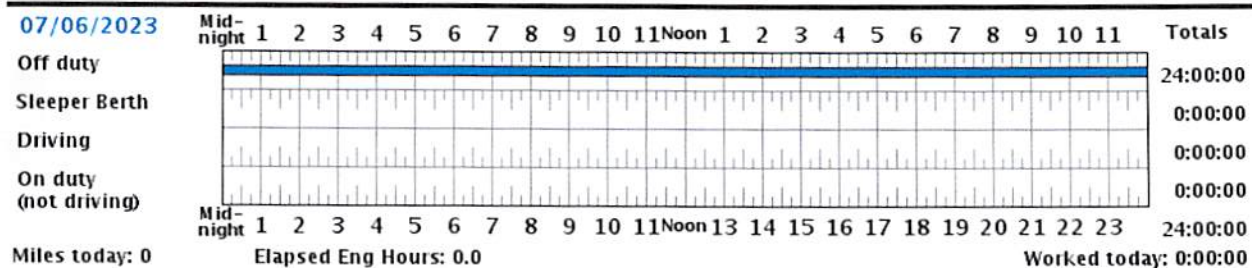

Asset	Time	Location	ECM Distance (Miles)	Engine Hours	Status	Comment	Company	Reason Modified
86757	18:47:06	Indianapolis, IN	750877	21496	Off duty	Sign off Trip ID: 1662	GREYHOUND LINES INC - 44110	
86757	19:35:00	Indianapolis, IN			Off duty	Off Duty Trip ID: 1662	GREYHOUND LINES INC - 44110	Device Malfunction: phone Malfunction
87023	22:52:22	Indianapolis, IN	362780	9781	Off duty	Sign on Trip ID: 1675	GREYHOUND LINES INC - 44110	
87023	23:18:36	Indianapolis, IN	362780	9781.5	Off duty	Sign on Trip ID: 1675	GREYHOUND LINES INC - 44110	
87023	23:19:52	Indianapolis, IN	362780	9781.5	Driving	Driving Trip ID: 1675	GREYHOUND LINES INC - 44110	
87023	23:49:52	Crown Center, IN	362810	9782	Driving	Periodic Trip ID: 1675	GREYHOUND LINES INC - 44110	

Last Certification: 2023-07-11 13:27:31

Regulation	Used	Available	Tomorrow
FMCSA Passenger 70 HOS - 10 Hour	0:00:00	10:00:00	
FMCSA Passenger 70 HOS - 15 Hour	0:00:00	15:00:00	
FMCSA Passenger 70 HOS - 70 Hour	39:07:31	30:52:28	38:43:13