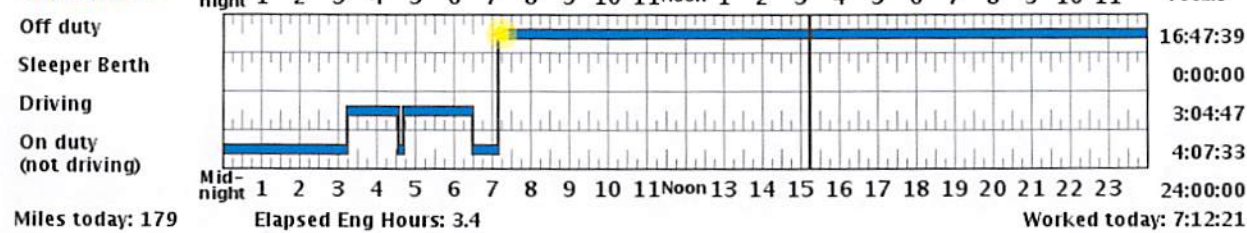

06/30/2023

Last Certification: 2023-07-01 10:42:09

Regulation	Used	Available	Tomorrow
FMCSA Passenger 70 HOS - 10 Hour	0:00:00	10:00:00	
FMCSA Passenger 70 HOS - 15 Hour	0:00:00	15:00:00	
FMCSA Passenger 70 HOS - 70 Hour	56:34:33	13:25:27	22:43:28

Asset	Miles	Edited Miles	License Plate	VIN	Vehicle DOT #	Device Personal Conveyance	Personal Conveyance Override	Total
86182	179			-2PCG33498DC735341	44110			
86215				-2PCG33492EC735465	44110			
None								

Asset	Time	Location	ECM Distance (Miles)	Engine Hours	Status	Comment	Company	Reason Modified