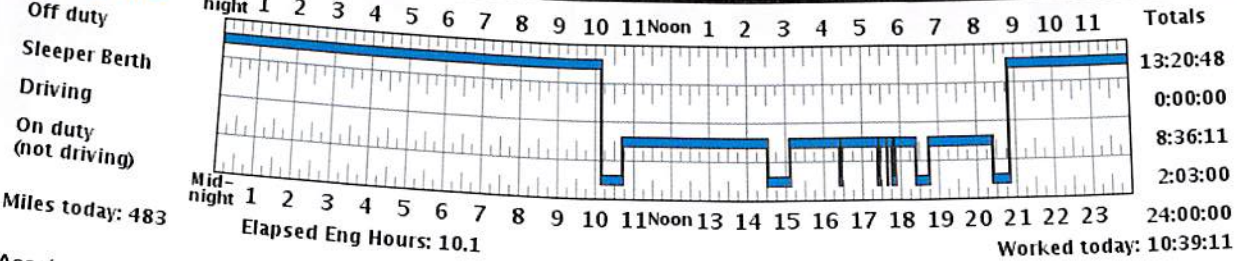

Last Certification: 2023-07-04 02:31:33

Regulation	Used	Available	Tomorrow
FMCSA Passenger 70 HOS - 10 Hour	8:36:12	1:23:48	
FMCSA Passenger 70 HOS - 15 Hour	10:39:12	4:20:48	
FMCSA Passenger 70 HOS - 70 Hour	57:55:43	12:04:16	20:07:55

Asset	Miles	Edited Miles	License Plate	VIN	Vehicle DOT #	Device Personal Conveyance	Personal Conveyance Override	Total
86174	483			-2PCG33497DC735332	44110			

Asset	Time	Location	ECM Distance (Miles)	Engine Hours	Status	Comment	Company	Reason Modified
None	10:12:36	Downtown West, MO	0	0	On Duty (Not Driving)	On Duty not Driving Trip ID: 1162	GREYHOUND LINES INC - 44110	
86174	10:27:06	National City, IL	1235549	35662.4	On Duty (Not Driving)	Sign on Trip ID: 1678	GREYHOUND LINES INC - 44110	
86174	10:27:16	National City, IL	1235549	35662.5	On Duty (Not Driving)	Engine On Trip ID: 1678	GREYHOUND LINES INC - 44110	
86174	10:28:48	National City, IL	1235549	35662.5	On Duty (Not Driving)	Pre Trip Trip ID: 1678	GREYHOUND LINES INC - 44110	
86174	10:41:54	National City, IL	1235549	35662.7	On Duty (Not Driving)	Sign on Trip ID: 1678	GREYHOUND LINES INC - 44110	
86174	10:43:54	National City, IL	1235549	35662.7	Driving	Driving Trip ID: 1678	GREYHOUND LINES INC - 44110	
86174	11:13:54	Edwardsville, IL	1235573	35663.2	Driving	Periodic Trip ID: 1678	GREYHOUND LINES INC - 44110	
86174	11:43:54	Pleasant Mound, IL	1235607	35663.7	Driving	Periodic Trip ID: 1678	GREYHOUND LINES INC - 44110	
86174	12:13:54	Altamont, IL	1235640	35664.2	Driving	Periodic Trip ID: 1678	GREYHOUND LINES INC - 44110	
86174	12:43:54	Walla Walla, IL	1235670	35664.8	Driving	Periodic Trip ID: 1678	GREYHOUND LINES INC - 44110	
86174	13:13:54	Livingston, IL	1235703	35665.2	Driving	Periodic Trip ID: 1678	GREYHOUND LINES INC - 44110