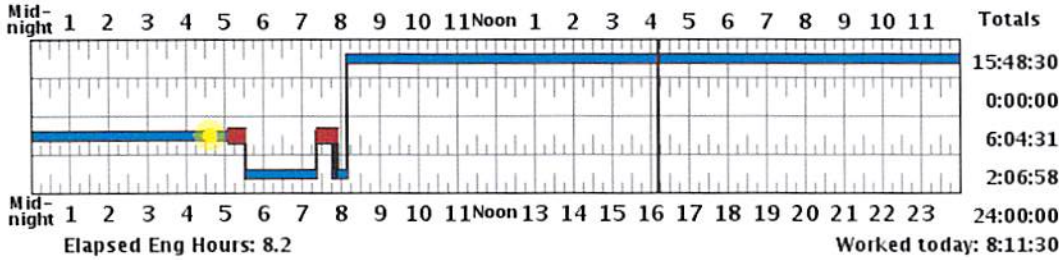

07/08/2023

Last Certification: 2023-07-11 13:27:31

Regulation	Used	Available	Tomorrow
FMCSA Passenger 70 HOS - 10 Hour	0:00:00	10:00:00	
FMCSA Passenger 70 HOS - 15 Hour	0:00:00	15:00:00	
FMCSA Passenger 70 HOS - 70 Hour	37:45:25	32:14:34	42:53:46

Asset	Miles	Edited Miles	License Plate	VIN	Vehicle DOT #	Device Personal Conveyance	Personal Conveyance Override	Total
87023	197			-4RKG3349XL9737733	44110			
None								

Asset	Time	Location	ECM Distance (Miles)	Engine Hours	Status	Comment	Company	Reason Modified
87023	0:00:00	Jenkinsville, IN	362821	9782.2	Driving	Overnight Trip ID: 1675	GREYHOUND LINES INC - 44110	
87023	0:19:52	Grange Corner, IN	362844	9782.5	Driving	Periodic Trip ID: 1675	GREYHOUND LINES INC - 44110	
87023	0:49:52	Adenmoor, IL	362876	9783	Driving	Periodic Trip ID: 1675	GREYHOUND LINES INC - 44110	
87023	1:19:52	Woodbury, IL	362907	9783.5	Driving	Periodic Trip ID: 1675	GREYHOUND LINES INC - 44110	
87023	1:49:52	Avena, IL	362938	9784	Driving	Periodic Trip ID: 1675	GREYHOUND LINES INC - 44110	
87023	2:19:52	Stubblefield, IL	362971	9784.5	Driving	Periodic Trip ID: 1675	GREYHOUND LINES INC - 44110	
87023	2:53:08	Troy, IL	363000	9785	Driving	Remained in Driving Trip ID: 1675	GREYHOUND LINES INC - 44110	
87023	3:35:14	Troy, IL	363000	9785.7	Driving	Periodic Trip ID: 1675	GREYHOUND LINES INC - 44110	
87023	3:41:36	Troy, IL	363000	9785.9	Driving	Remained in Driving Trip ID: 1675	GREYHOUND LINES INC - 44110	
87023	4:39:56	Troy, IL	363000	9786.8	Driving	Adverse Conditions Trip ID: 1675	GREYHOUND LINES INC - 44110	
87023	5:25:21	Troy, IL	363000	9787.6	Driving	Periodic Trip ID: 1675	GREYHOUND LINES INC - 44110	
87023	5:33:21	Lakeview Acres, IL	363001	9787.7	On Duty (Not Driving)	On Duty not Driving Trip ID: 1675	GREYHOUND LINES INC - 44110	
87023	5:33:21	Lakeview Acres, IL	363001	9787.7	On Duty (Not Driving)	Auto On Duty Trip ID: 1675	GREYHOUND LINES INC - 44110	Other: Traffic accident use of adverse condition road closed
87023	7:17:04	Lakeview Acres, IL	363001	9789.4	On Duty (Not Driving)	Sign on Trip ID: 1667	GREYHOUND LINES INC - 44110	
87023	7:23:46	Lakeview Acres, IL	363001	9789.6	Driving	Driving Trip ID: 1667	GREYHOUND LINES INC - 44110	
87023	7:48:33	National City, IL	363018	9790	On Duty (Not Driving)	On Duty not Driving Trip ID: 1667	GREYHOUND LINES INC - 44110	
87023	7:48:33	National City, IL	363018	9790	On Duty (Not Driving)	Auto On Duty Trip ID: 1667	GREYHOUND LINES INC - 44110