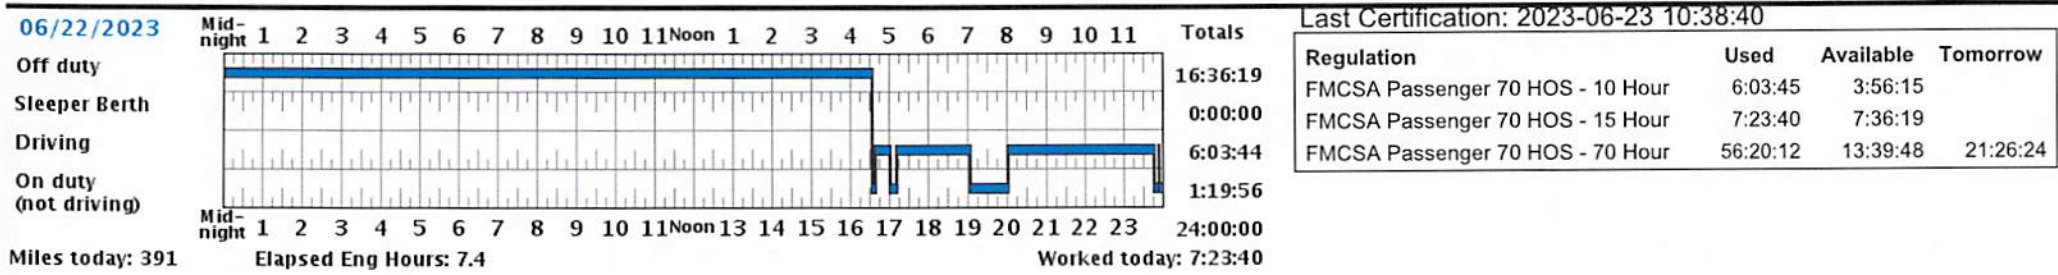

Asset	Time	Location	ECM Distance (Miles)	Engine Hours	Status	Comment	Company	Reason Modified
86182	13:41:01	Marion, IL	1335922	38598.2	Driving	Periodic Trip ID: 4703	GREYHOUND LINES INC - 44110	
86182	14:11:01	Wetaug, IL	1335956	38598.7	Driving	Periodic Trip ID: 4703	GREYHOUND LINES INC - 44110	
86182	14:28:12	Cairo, MO	1335975	38599	On Duty (Not Driving)	On Duty not Driving Trip ID: 4703	GREYHOUND LINES INC - 44110	
86182	14:29:56	Cairo, MO	1335975	38599	Driving	Driving Trip ID: 4703	GREYHOUND LINES INC - 44110	
86182	14:59:56	Anna, IL	1336007	38599.5	Driving	Periodic Trip ID: 4703	GREYHOUND LINES INC - 44110	
86182	15:29:56	Bloomfield, IL	1336039	38600	Driving	Periodic Trip ID: 4703	GREYHOUND LINES INC - 44110	
86182	15:59:56	Hendron, KY	1336070	38600.5	Driving	Periodic Trip ID: 4703	GREYHOUND LINES INC - 44110	
86182	16:29:56	Reidland, KY	1336093	38601	Driving	Periodic Trip ID: 4703	GREYHOUND LINES INC - 44110	
86182	16:59:56	Cadiz, KY	1336127	38601.5	Driving	Periodic Trip ID: 4703	GREYHOUND LINES INC - 44110	
86182	17:29:56	Barkers Mill, KY	1336160	38602	Driving	Periodic Trip ID: 4703	GREYHOUND LINES INC - 44110	
86182	17:59:56	Pleasant View, TN	1336188	38602.5	Driving	Periodic Trip ID: 4703	GREYHOUND LINES INC - 44110	
86182	18:30:01	Nashville-Davidson, TN	1336211	38603	Driving	Periodic Trip ID: 4703	GREYHOUND LINES INC - 44110	
86182	18:33:33	Nashville-Davidson, TN	1336211	38603.1	On Duty (Not Driving)	On Duty not Driving Trip ID: 4703	GREYHOUND LINES INC - 44110	
86182	18:33:35	Nashville-Davidson, TN	1336211	38603.1	Off duty	Off Duty Trip ID: 4703	GREYHOUND LINES INC - 44110	
86182	18:37:04	Nashville-Davidson, TN	1336211	38603.1	On Duty (Not Driving)	On Duty not Driving Trip ID: 4703	GREYHOUND LINES INC - 44110	
86182	18:37:07	Nashville-Davidson, TN	1336211	38603.1	On Duty (Not Driving)	Post Trip Trip ID: 4703	GREYHOUND LINES INC - 44110	
86182	18:39:03	Nashville-Davidson, TN	1336211	38603.2	On Duty (Not Driving)	Sign off Trip ID: 4703	GREYHOUND LINES INC - 44110	
None	19:50:09	Nashville-Davidson, TN <i>M</i>		0	Off duty	Off Duty Trip ID: 4703	GREYHOUND LINES INC - 44110	

Asset	Miles	Edited Miles	License Plate	VIN	Vehicle DOT #	Device Personal Conveyance	Personal Conveyance Override	Total
87073	391			-2PCG33499LC736626	44110