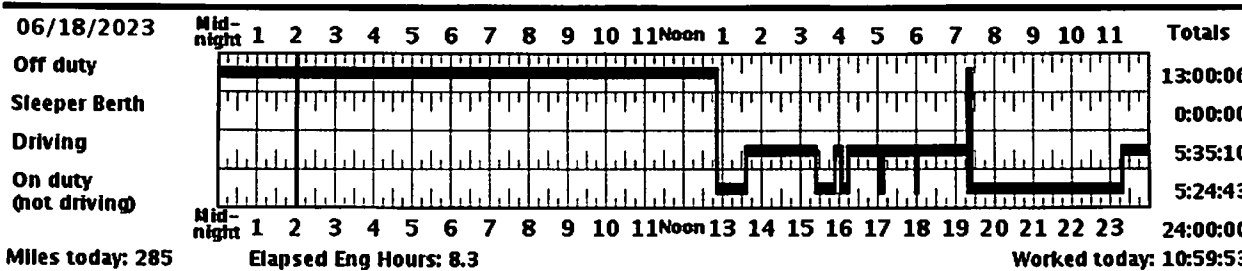

Asset	Time	Location	ECM Distance (Miles)	Engine Hours	Status	Comment	Company	Reason Modified
86720	0:00:00	Jenkinsville, IN	741845	21614.8	Driving	Overnight Trip ID: 1675	GREYHOUND LINES INC - 44110	
86720	0:22:24	Terre Haute, IN	741872	21615.2	Driving	Periodic Trip ID: 1675	GREYHOUND LINES INC - 44110	
86720	0:52:24	Martinsville, IL	741906	21615.7	Driving	Periodic Trip ID: 1675	GREYHOUND LINES INC - 44110	
86720	1:22:24	Teutopolis, IL	741938	21616.2	Driving	Periodic Trip ID: 1675	GREYHOUND LINES INC - 44110	
86720	1:52:24	Avena, IL	741970	21616.7	Driving	Periodic Trip ID: 1675	GREYHOUND LINES INC - 44110	
86720	2:22:24	Stubblefield, IL	742003	21617.2	Driving	Periodic Trip ID: 1675	GREYHOUND LINES INC - 44110	
86720	2:52:24	Fairmont City, IL	742036	21617.7	Driving	Periodic Trip ID: 1675	GREYHOUND LINES INC - 44110	
86720	3:05:12	National City, IL	742045	21617.9	On Duty (Not Driving)	On Duty not Driving Trip ID: 1675	GREYHOUND LINES INC - 44110	
86720	3:14:37	National City, IL	742045	21618.1	Driving	Driving Trip ID: 1675	GREYHOUND LINES INC - 44110	
None	3:19:13			0	0	On Duty (Not Driving)	On Duty not Driving	GREYHOUND LINES INC - 44110
None	3:19:13			0	0	On Duty (Not Driving)	Post Trip	GREYHOUND LINES INC - 44110
None	3:28:45	Downtown, MO		0	0	Off duty	Off Duty	GREYHOUND LINES INC - 44110

Last Certification: 2023-06-19 03:15:24

Regulation	Used	Available	Tomorrow
FMCSA Passenger 70 HOS - 10 Hour	5:35:10	4:24:49	
FMCSA Passenger 70 HOS - 15 Hour	10:59:54	4:00:06	
FMCSA Passenger 70 HOS - 70 Hour	44:43:28	25:16:31	25:16:31

Asset	Miles	Edited Miles	License Plate	VIN	Vehicle DOT #	Device Personal Conveyance	Personal Conveyance Override	Total
86174	245			-2PCG33497DC735332	44110			
86720	40			-2PCG33494JC736272	44110			
None								

Asset	Time	Location	ECM Distance (Miles)	Engine Hours	Status	Comment	Company	Reason Modified
None	12:54:46	Downtown, MO		0	0	On Duty (Not Driving)	GREYHOUND LINES INC - 44110	
86174	13:06:13	National City, IL	1229045	35438.7	On Duty (Not Driving)	Sign on Trip ID: 1662	GREYHOUND LINES INC - 44110	
86174	13:06:30	National City, IL	1229045	35438.7	On Duty (Not Driving)	Engine On Trip ID: 1662	GREYHOUND LINES INC - 44110