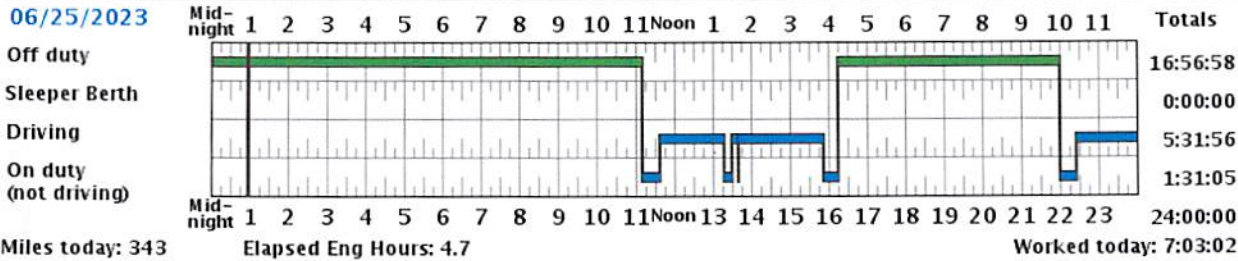

Asset	Time	Location	ECM Distance (Miles)	Engine Hours	Status	Comment	Company	Reason Modified
86380	0:55:21	Effingham, IL	1237110	2333.1	Driving	Driving Trip ID: 1347	GREYHOUND LINES INC - 44110	
86380	1:25:21	Ewington, IL	1237141	2333.1	Driving	Periodic Trip ID: 1347	GREYHOUND LINES INC - 44110	
86380	1:55:21	Ewington, IL	1237174	2333.1	Driving	Periodic Trip ID: 1347	GREYHOUND LINES INC - 44110	
86380	2:25:21	Ewington, IL	1237206	2333.1	Driving	Periodic Trip ID: 1347	GREYHOUND LINES INC - 44110	
86380	2:35:02	Downtown, MO	1237212	2333.1	On Duty (Not Driving)	On Duty not Driving Trip ID: 1347	GREYHOUND LINES INC - 44110	
86380	2:45:52	National City, IL	1237212	2333.1	Driving	Driving Trip ID: 1347	GREYHOUND LINES INC - 44110	
86380	2:46:21	National City, IL	1237212	2333.1	On Duty (Not Driving)	On Duty not Driving Trip ID: 1347	GREYHOUND LINES INC - 44110	
86380	2:46:28	National City, IL	1237212	2333.1	On Duty (Not Driving)	Fueling Trip ID: 1347	GREYHOUND LINES INC - 44110	
86380	2:46:32	National City, IL	1237212	2333.1	On Duty (Not Driving)	Post Trip Trip ID: 1347	GREYHOUND LINES INC - 44110	
86380	3:07:17	National City, IL	1237212	2333.1	On Duty (Not Driving)	Sign off Trip ID: 1347	GREYHOUND LINES INC - 44110	
None	3:07:40	National City, IL	M	0	0	Off duty Trip ID: 1347	GREYHOUND LINES INC - 44110	

Last Certification: 2023-06-28 02:45:39

Regulation	Used	Available	Tomorrow
FMCSA Passenger 70 HOS - 10 Hour	5:31:57	4:28:03	
FMCSA Passenger 70 HOS - 15 Hour	7:03:01	7:56:58	
FMCSA Passenger 70 HOS - 70 Hour	55:40:34	14:19:25	25:19:19

Asset	Miles	Edited Miles	License Plate	VIN	Vehicle DOT #	Device Personal Conveyance	Personal Conveyance Override	Total
86210	244			-2PCG33497EC735459	44110			
86380	99			-1M86DMHA4AP059579	44110			
None								

Asset	Time	Location	ECM Distance (Miles)	Engine Hours	Status	Comment	Company	Reason Modified
None	0:00:00	Downtown, MO	M		Off duty	Off Duty Trip ID: 4702	GREYHOUND LINES INC - 44110	Device Malfunction: phone Malfunction
None	11:12:12	National City, IL	M	0	0	On Duty (Not Driving)	GREYHOUND LINES INC - 44110	
None	11:14:17	National City, IL	M	0	0	On Duty (Not Driving)	GREYHOUND LINES INC - 44110