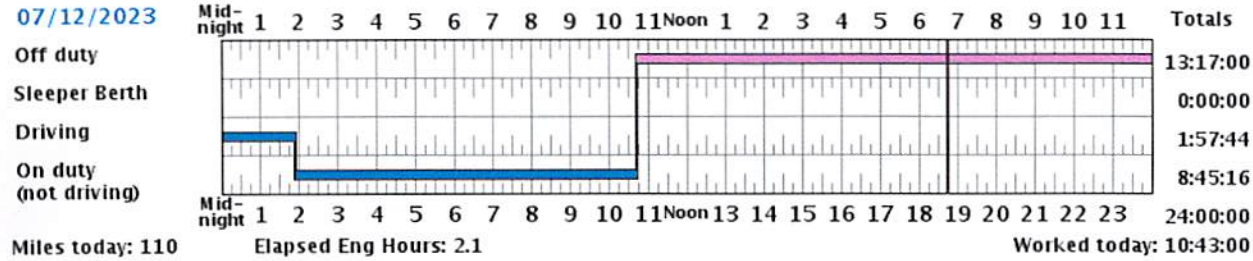

Date: 06/13/2023 - 07/12/2023
Driver: Raymond Paradise Jr
Driver ID: 481078
Cycle: 1
Company Name: GREYHOUND LINES INC
Home Terminal: 430 S 15th St. , St Louis, MO 63103 US
Principal Place of Business: 350 N St. Paul St.Suite 300, Dallas, TX 75201 US
DOT #: 44110

On Duty (Not Driving) for 31:32:29

Last 7: 54:59:30   **Last 8:** 61:14:51   **Last 14:** 34:08:37

Last Certification: N/A

Regulation	Used	Available	Tomorrow
FMCSA Passenger 70 HOS - 10 Hour	0:00:00	10:00:00	
FMCSA Passenger 70 HOS - 15 Hour	0:00:00	15:00:00	
FMCSA Passenger 70 HOS - 70 Hour	42:42:30	27:17:30	34:27:22

Asset	Miles	Edited Miles	License Plate	VIN	Vehicle DOT #	Device Personal Conveyance	Personal Conveyance Override	Total
86245	110			-2PCG33495EC735508	44110			

Asset	Time	Location	ECM Distance (Miles)	Engine Hours	Status	Comment	Company	Reason Modified
86245	0:00:00	Indianapolis, IN	1220444	1555.8	Driving	Overnight Trip ID: 1675	GREYHOUND LINES INC - 44110	
86245	0:23:43	Indianapolis, IN	1220467	1556.2	Driving	Periodic Trip ID: 1675	GREYHOUND LINES INC - 44110	
86245	0:53:43	Indianapolis, IN	1220497	1556.7	Driving	Periodic Trip ID: 1675	GREYHOUND LINES INC - 44110	
86245	1:23:43	Indianapolis, IN	1220528	1557.2	Driving	Periodic Trip ID: 1675	GREYHOUND LINES INC - 44110	
86245	1:57:44	Indianapolis, IN	1220554	1557.8	On Duty (Not Driving)	On Duty not Driving Trip ID: 1675	GREYHOUND LINES INC - 44110	
86245	1:57:44	Indianapolis, IN	1220554	1557.8	On Duty (Not Driving)	Auto On Duty Trip ID: 1675	GREYHOUND LINES INC - 44110	
86245	1:58:50	Indianapolis, IN	1220554	1557.8	On Duty (Not Driving)	Engine Off Trip ID: 1675	GREYHOUND LINES INC - 44110	Other: comments to explain on duty time
86245	10:29:34	Indianapolis, IN		0	On Duty (Not Driving)	Sign off Trip ID: 1675	GREYHOUND LINES INC - 44110	
86245	10:29:34	Indianapolis, IN		0	On Duty (Not Driving)	Trip ID: 1675	GREYHOUND LINES INC - 44110	
86245	10:43:00	Indianapolis, IN			Off duty	Off Duty Trip ID: 1675	GREYHOUND LINES INC - 44110	Driver Error: off duty