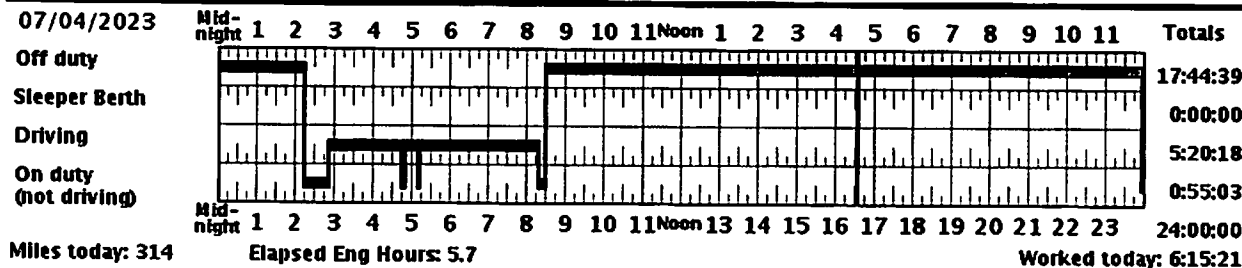

Asset	Time	Location	ECM Distance (Miles)	Engine Hours	Status	Comment	Company	Reason Modified
None	6:51:15	National City, IL	M	0	0 On Duty (Not Driving)	Post Trip Trip ID: 1162	GREYHOUND LINES INC - 44110	
None	6:51:23	National City, IL	M	0	0 On Duty (Not Driving)	Loading/Unloading Trip ID: 1162	GREYHOUND LINES INC - 44110	
None	7:09:53	Downtown West, MO	M	0	0 Off duty	Off Duty Trip ID: 1162	GREYHOUND LINES INC - 44110	

Last Certification: 2023-07-05 00:38:47

Regulation	Used	Available	Tomorrow
FMCSA Passenger 70 HOS - 10 Hour	0:00:00	10:00:00	
FMCSA Passenger 70 HOS - 15 Hour	0:00:58	14:59:01	
FMCSA Passenger 70 HOS - 70 Hour	45:56:43	24:03:16	24:03:16

Asset	Miles	Edited Miles	License Plate	VIN	Vehicle DOT #	Device Personal Conveyance	Personal Conveyance Override	Total
86603	314			-1M86DMBA6HP014534	44110			

Asset	Time	Location	ECM Distance (Miles)	Engine Hours	Status	Comment	Company	Reason Modified
None	2:17:37	National City, IL	M	0	0 On Duty (Not Driving)	On Duty not Driving	GREYHOUND LINES INC - 44110	
86603	2:31:17	National City, IL	887484	25065.8	On Duty (Not Driving)	Sign on Trip ID: 4711	GREYHOUND LINES INC - 44110	
86603	2:31:41	Downtown West, MO	887484	25065.8	On Duty (Not Driving)	Pre Trip Trip ID: 4711	GREYHOUND LINES INC - 44110	
86603	2:31:45	Downtown West, MO	887484	25065.8	On Duty (Not Driving)	Engine On Trip ID: 4711	GREYHOUND LINES INC - 44110	
86603	2:41:36	National City, IL	0	0	On Duty (Not Driving)	Sign off Trip ID: 4711	GREYHOUND LINES INC - 44110	
86603	2:41:36	National City, IL	0	0	On Duty (Not Driving)	Trip ID: 4711	GREYHOUND LINES INC - 44110	
86603	2:53:15	National City, IL	887484	25066.1	On Duty (Not Driving)	Sign on Trip ID: 4711	GREYHOUND LINES INC - 44110	
86603	2:54:50	Lafayette Square, MO	887484	25066.2	Driving	Driving Trip ID: 4711	GREYHOUND LINES INC - 44110	
86603	3:24:50	National City, IL	887508	25066.7	Driving	Periodic Trip ID: 4711	GREYHOUND LINES INC - 44110	
86603	3:54:50	National City, IL	887539	25067.2	Driving	Periodic Trip ID: 4711	GREYHOUND LINES INC - 44110	
86603	4:24:50	National City, IL	887568	25067.7	Driving	Periodic Trip ID: 4711	GREYHOUND LINES INC - 44110