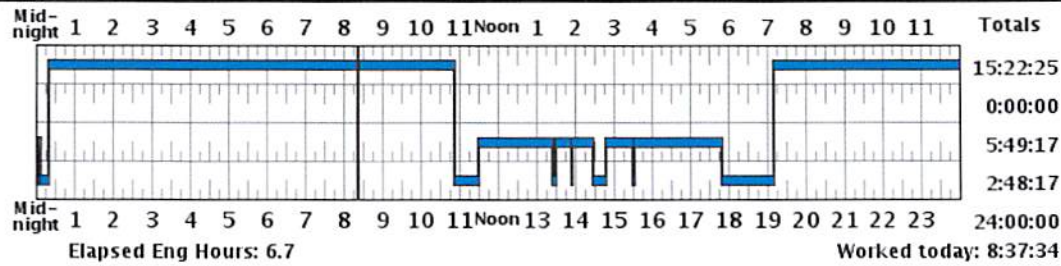

Asset	Time	Location	ECM Distance (Miles)	Engine Hours	Status	Comment	Company	Reason Modified
86220	16:23:22	National City, IL	995579	172.3	On Duty (Not Driving)	On Duty not Driving Trip ID: 4702	GREYHOUND LINES INC - 44110	
86220	16:26:58	National City, IL	995579	172.3	Driving	Driving Trip ID: 4702	GREYHOUND LINES INC - 44110	
86220	16:27:31	East Saint Louis, MO	995579	172.3	On Duty (Not Driving)	On Duty not Driving Trip ID: 4702	GREYHOUND LINES INC - 44110	
86220	16:27:31	East Saint Louis, MO	995579	172.3	On Duty (Not Driving)	Post Trip Trip ID: 4702	GREYHOUND LINES INC - 44110	
86220	16:32:04	East Saint Louis, MO	995579	172.4	On Duty (Not Driving)	Sign off Trip ID: 4702	GREYHOUND LINES INC - 44110	
None	17:59:28	Wentzville, MO	M	0	0	Off duty	GREYHOUND LINES INC - 44110	

06/16/2023

Last Certification: 2023-06-17 09:32:09

Regulation	Used	Available	Tomorrow
FMCSA Passenger 70 HOS - 10 Hour	5:48:16	4:11:43	
FMCSA Passenger 70 HOS - 15 Hour	8:15:39	6:44:21	
FMCSA Passenger 70 HOS - 70 Hour	40:03:45	29:56:15	38:22:18

Asset	Miles	Edited Miles	License Plate	VIN	Vehicle DOT #	Device Personal Conveyance	Personal Conveyance Override	Total
86711	316			-2PCG33498JC736260	44110			
87069				-2PCG33498LC736620	44110			
None								

Asset	Time	Location	ECM Distance (Miles)	Engine Hours	Status	Comment	Company	Reason Modified
87069	0:00:00	National City, IL	241638	6766.5	On Duty (Not Driving)	Overnight Trip ID: 1676	GREYHOUND LINES INC - 44110	
87069	0:07:24	National City, IL	241638	6766.6	Driving	Driving Trip ID: 1676	GREYHOUND LINES INC - 44110	
87069	0:08:25	East Saint Louis, MO	241638	6766.6	On Duty (Not Driving)	On Duty not Driving Trip ID: 1676	GREYHOUND LINES INC - 44110	
87069	0:08:31	East Saint Louis, MO	241638	6766.6	On Duty (Not Driving)	Post Trip Trip ID: 1676	GREYHOUND LINES INC - 44110	
87069	0:15:05	East Saint Louis, MO	0	0	On Duty (Not Driving)	Sign off Trip ID: 1676	GREYHOUND LINES INC - 44110	
87069	0:15:05	East Saint Louis, MO	0	0	On Duty (Not Driving)	Trip ID: 1676	GREYHOUND LINES INC - 44110	
None	0:21:56	National City, IL	M	0	0	Off duty	GREYHOUND LINES INC - 44110	
None	10:54:28	East Saint Louis, MO	M	0	0	On Duty (Not Driving)	GREYHOUND LINES INC - 44110