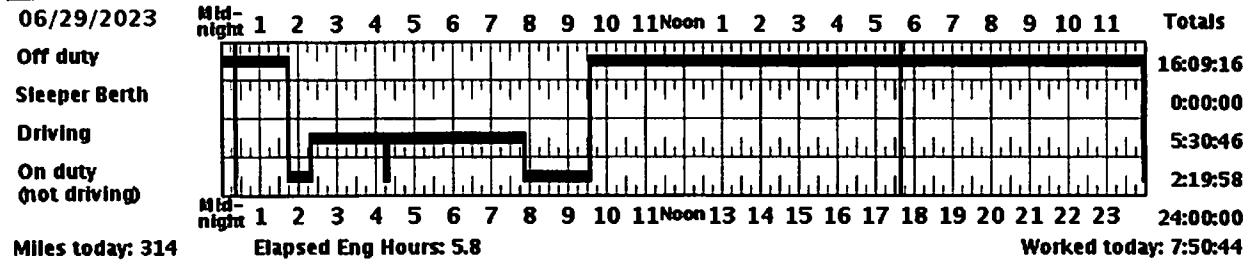

Asset	Time	Location	ECM Distance (Miles)	Engine Hours	Status	Comment	Company	Reason Modified
None	7:17:02	Downtown West, MO	M	0	0	Off duty	Adverse Conditions Trip ID: 1162	GREYHOUND LINES INC - 44110

Last Certification: 2023-07-01 10:42:09

Regulation	Used	Available	Tomorrow
FMCSA Passenger 70 HOS - 10 Hour	0:00:00	10:00:00	
FMCSA Passenger 70 HOS - 15 Hour	0:01:39	14:58:21	
FMCSA Passenger 70 HOS - 70 Hour	56:45:52	13:14:07	20:37:48

Asset	Miles	Edited Miles	License Plate	VIN	Vehicle DOT #	Device Personal Conveyance	Personal Conveyance Override	Total
86215				-2PCG33492EC735465	44110			
86750	314			-4RKG3349XJ9737471	44110			
None								

Asset	Time	Location	ECM Distance (Miles)	Engine Hours	Status	Comment	Company	Reason Modified
86750	1:47:57	National City, IL		0	0	On Duty (Not Driving)	GREYHOUND LINES INC - 44110	On Duty not Driving Trip ID: 4711
86750	1:47:57	National City, IL		0	0	On Duty (Not Driving)	GREYHOUND LINES INC - 44110	Sign on Trip ID: 4711
86750	1:48:01	National City, IL		0	0	On Duty (Not Driving)	GREYHOUND LINES INC - 44110	Pre Trip Trip ID: 4711
86750	1:48:16	National City, IL		0	0	On Duty (Not Driving)	GREYHOUND LINES INC - 44110	Engine On Trip ID: 4711
86750	1:48:17	National City, IL		0	0	On Duty (Not Driving)	GREYHOUND LINES INC - 44110	Engine Off Trip ID: 4711
86750	1:48:19	National City, IL		0	0	On Duty (Not Driving)	GREYHOUND LINES INC - 44110	Engine On Trip ID: 4711
86750	1:59:02	Downtown West, MO		0	0	On Duty (Not Driving)	GREYHOUND LINES INC - 44110	Sign off Trip ID: 4711
86750	1:59:02	Downtown West, MO		0	0	On Duty (Not Driving)	GREYHOUND LINES INC - 44110	Trip ID: 4711
86750	2:19:55	National City, IL	739442	21323.3	On Duty (Not Driving)	GREYHOUND LINES INC - 44110	GREYHOUND LINES INC - 44110	Sign on Trip ID: 4711
86750	2:21:31	National City, IL	739442	21323.3	Driving	GREYHOUND LINES INC - 44110	GREYHOUND LINES INC - 44110	Driving Trip ID: 4711
86750	2:51:31	O'Fallon, IL	739464	21323.8	Driving	GREYHOUND LINES INC - 44110	GREYHOUND LINES INC - 44110	Periodic Trip ID: 4711
86750	3:21:31	Nashville, IL	739496	21324.3	Driving	GREYHOUND LINES INC - 44110	GREYHOUND LINES INC - 44110	Periodic Trip ID: 4711