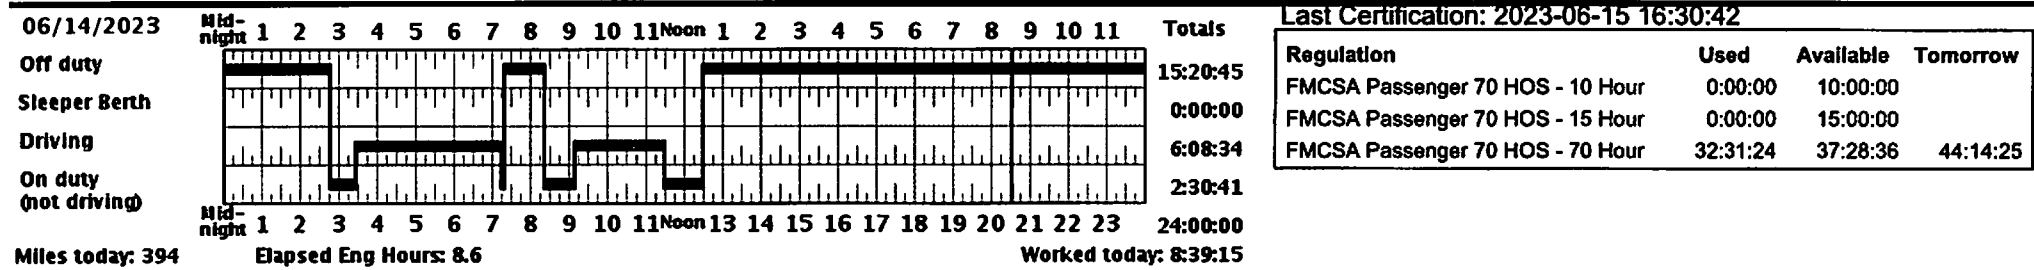

Asset	Time	Location	ECM Distance (Miles)	Engine Hours	Status	Comment	Company	Reason Modified
87069	18:31:53	Kansas City, KS	241384	6761	Driving	Periodic Trip ID: 1676	GREYHOUND LINES INC - 44110	
87069	18:45:09	Kansas City, MO	241395	6761.3	On Duty (Not Driving)	On Duty not Driving Trip ID: 1676	GREYHOUND LINES INC - 44110	
87069	19:59:50	Kansas City, MO	241395	6762.5	On Duty (Not Driving)	Sign on Trip ID: 1676	GREYHOUND LINES INC - 44110	
87069	20:02:11	Kansas City, MO	241395	6762.5	Driving	Driving Trip ID: 1676	GREYHOUND LINES INC - 44110	
87069	20:32:11	Oak Grove, MO	241424	6763	Driving	Periodic Trip ID: 1676	GREYHOUND LINES INC - 44110	
87069	21:02:11	Sweet Springs, MO	241458	6763.5	Driving	Periodic Trip ID: 1676	GREYHOUND LINES INC - 44110	
87069	21:32:11	Boonville, MO	241493	6764	Driving	Periodic Trip ID: 1676	GREYHOUND LINES INC - 44110	
87069	22:02:11	Harg, MO	241525	6764.5	Driving	Periodic Trip ID: 1676	GREYHOUND LINES INC - 44110	
87069	22:32:11	High Hill, MO	241559	6765	Driving	Periodic Trip ID: 1676	GREYHOUND LINES INC - 44110	
87069	23:02:11	Wright City, MO	241591	6765.5	Driving	Periodic Trip ID: 1676	GREYHOUND LINES INC - 44110	
87069	23:32:11	Town and Country, MO	241622	6766	Driving	Periodic Trip ID: 1676	GREYHOUND LINES INC - 44110	
87069	23:52:26	National City, IL	241638	6766.4	On Duty (Not Driving)	On Duty not Driving Trip ID: 1676	GREYHOUND LINES INC - 44110	

Asset	Miles	Edited Miles	License Plate	VIN	Vehicle DOT #	Device Personal Conveyance	Personal Conveyance Override	Total
86739	394			-4RKG33495J9737460	44110			
None								

Asset	Time	Location	ECM Distance (Miles)	Engine Hours	Status	Comment	Company	Reason Modified
None	2:49:56			0	0 On Duty (Not Driving)	On Duty not Driving	GREYHOUND LINES INC - 44110	
None	2:52:10			0	0 On Duty (Not Driving)	Pre Trip	GREYHOUND LINES INC - 44110	
86739	2:54:34	East Saint Louis, MO	1109205	15659.2	On Duty (Not Driving)	Sign on Trip ID: 1695	GREYHOUND LINES INC - 44110