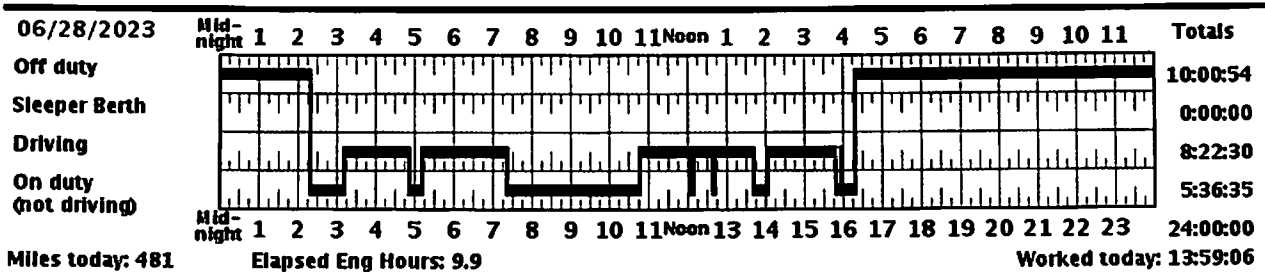

Asset	Time	Location	ECM Distance (Miles)	Engine Hours	Status	Comment	Company	Reason Modified
86750	3:51:31	Matthews, IL	739524	21324.8	Driving	Periodic Trip ID: 4711	GREYHOUND LINES INC - 44110	
86750	4:17:22	Carbondale, IL	739545	21325.3	On Duty (Not Driving)	On Duty not Driving Trip ID: 4711	GREYHOUND LINES INC - 44110	
86750	4:20:04	Carbondale, IL	739545	21325.3	Driving	Driving Trip ID: 4711	GREYHOUND LINES INC - 44110	
86750	4:50:04	Goreville, IL	739572	21325.8	Driving	Periodic Trip ID: 4711	GREYHOUND LINES INC - 44110	
86750	5:20:04	Metropolis, IL	739606	21326.3	Driving	Periodic Trip ID: 4711	GREYHOUND LINES INC - 44110	
86750	5:50:04	Reidland, KY	739633	21326.8	Driving	Periodic Trip ID: 4711	GREYHOUND LINES INC - 44110	
86750	6:20:04	Princeton, KY	739667	21327.3	Driving	Periodic Trip ID: 4711	GREYHOUND LINES INC - 44110	
86750	6:50:04	Oak Grove, KY	739701	21327.8	Driving	Periodic Trip ID: 4711	GREYHOUND LINES INC - 44110	
86750	7:20:04	Coopertown, TN	739734	21328.3	Driving	Periodic Trip ID: 4711	GREYHOUND LINES INC - 44110	
86750	7:50:04	Nashville-Davidson, TN	739755	21328.8	Driving	Periodic Trip ID: 4711	GREYHOUND LINES INC - 44110	
86750	7:54:59	Nashville-Davidson, TN	739756	21328.9	On Duty (Not Driving)	On Duty not Driving Trip ID: 4711	GREYHOUND LINES INC - 44110	
86750	8:03:47	Nashville-Davidson, TN	739756	21329	On Duty (Not Driving)	Post Trip Trip ID: 4711	GREYHOUND LINES INC - 44110	
86750	8:06:16	Nashville-Davidson, TN	739756	21329.1	On Duty (Not Driving)	Sign off Trip ID: 4711	GREYHOUND LINES INC - 44110	
None	9:37:02	Nashville-Davidson, TN M	0	0	Off duty	Off Duty Trip ID: 4711	GREYHOUND LINES INC - 44110	
86215	23:58:21	Nashville-Davidson, TN	0	0	On Duty (Not Driving)	On Duty not Driving Trip ID: 1162	GREYHOUND LINES INC - 44110	
86215	23:58:21	Nashville-Davidson, TN	0	0	On Duty (Not Driving)	Sign on Trip ID: 1162	GREYHOUND LINES INC - 44110	

Last Certification: 2023-06-29 02:20:07

Regulation	Used	Available	Tomorrow
FMCSA Passenger 70 HOS - 10 Hour	8:22:30	1:37:30	
FMCSA Passenger 70 HOS - 15 Hour	13:59:06	1:00:54	
FMCSA Passenger 70 HOS - 70 Hour	58:18:42	11:41:18	21:04:51

Asset	Miles	Edited Miles	License Plate	VIN	Vehicle DOT #	Device Personal Conveyance	Personal Conveyance Override	Total
86034	241			-2PCG334969C729691	44110			
86985	240			4RKG33496L9737681	44110			
None