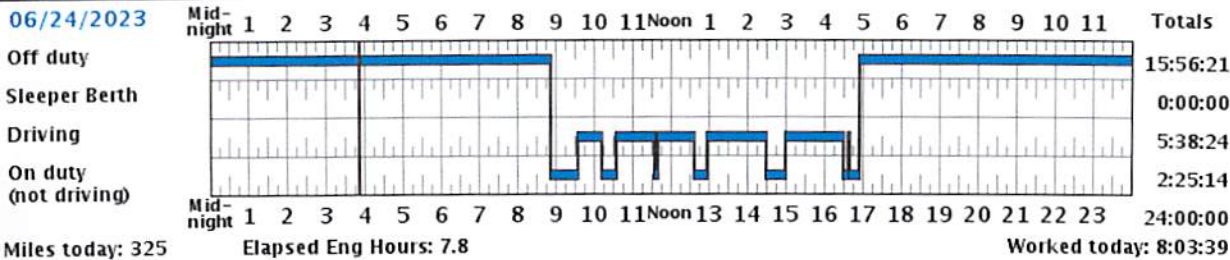

Asset	Time	Location	ECM Distance (Miles)	Engine Hours	Status	Comment	Company	Reason Modified
86380	22:00:46	Indianapolis, IN		0	0 On Duty (Not Driving)	On Duty not Driving Trip ID: 1347	GREYHOUND LINES INC - 44110	
86380	22:00:46	Indianapolis, IN		0	0 On Duty (Not Driving)	Sign on Trip ID: 1347	GREYHOUND LINES INC - 44110	
86380	22:00:55	Indianapolis, IN		0	0 On Duty (Not Driving)	Pre Trip Trip ID: 1347	GREYHOUND LINES INC - 44110	
86380	22:01:20	Indianapolis, IN	1236971		0 On Duty (Not Driving)	Engine On Trip ID: 1347	GREYHOUND LINES INC - 44110	
86380	22:06:44	Indianapolis, IN	1236971	2332.9	On Duty (Not Driving)	Sign on Trip ID: 1347	GREYHOUND LINES INC - 44110	
86380	22:26:34	Indianapolis, IN	1236971	2333.1	On Duty (Not Driving)	Sign on Trip ID: 1347	GREYHOUND LINES INC - 44110	
86380	22:27:23	Indianapolis, IN	1236972	2333.1	Driving	Driving Trip ID: 1347	GREYHOUND LINES INC - 44110	
86380	22:57:23	Indianapolis, IN	1237002	2333.1	Driving	Periodic Trip ID: 1347	GREYHOUND LINES INC - 44110	
86380	23:27:23	Indianapolis, IN	1237036	2333.1	Driving	Periodic Trip ID: 1347	GREYHOUND LINES INC - 44110	
86380	23:57:23	Indianapolis, IN	1237068	2333.1	Driving	Periodic Trip ID: 1347	GREYHOUND LINES INC - 44110	

Last Certification: 2023-06-25 11:16:11

Regulation	Used	Available	Tomorrow
FMCSA Passenger 70 HOS - 10 Hour	5:38:25	4:21:34	
FMCSA Passenger 70 HOS - 15 Hour	8:03:39	6:56:21	
FMCSA Passenger 70 HOS - 70 Hour	57:17:40	12:42:19	21:22:27

Asset	Miles	Edited Miles	License Plate	VIN	Vehicle DOT #	Device Personal Conveyance	Personal Conveyance Override	Total
0863	325		K020648	-2PCG334989C729787	44110			

Asset	Time	Location	ECM Distance (Miles)	Engine Hours	Status	Comment	Company	Reason Modified
None	8:53:15	Nashville-Davidson, TN M		0	0 On Duty (Not Driving)	On Duty not Driving	GREYHOUND LINES INC - 44110	
None	8:53:17	Nashville-Davidson, TN M		0	0 On Duty (Not Driving)	Pre Trip	GREYHOUND LINES INC - 44110	
0863	8:55:36	Nashville-Davidson, TN	1314250	6959.1	On Duty (Not Driving)	Sign on Trip ID: 4702	GREYHOUND LINES INC - 44110	
0863	9:32:00	Nashville-Davidson, TN	1314250	6959.7	On Duty (Not Driving)	Sign on Trip ID: 4702	GREYHOUND LINES INC - 44110