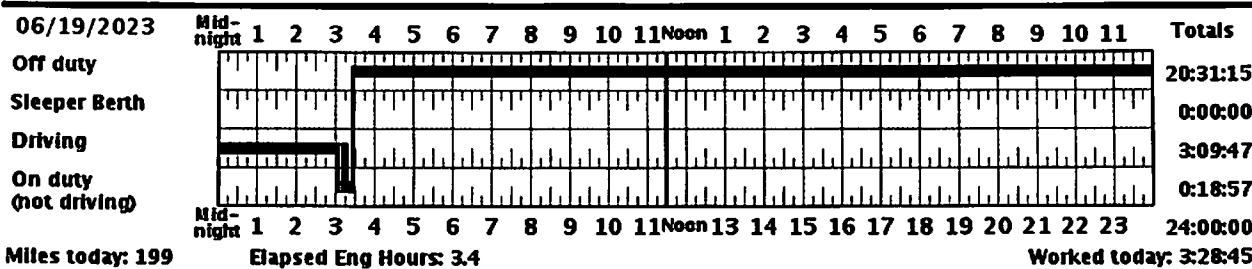

Last Certification: 2023-06-21 03:12:54

Regulation	Used	Available	Tomorrow
FMCSA Passenger 70 HOS - 10 Hour	0:00:00	10:00:00	
FMCSA Passenger 70 HOS - 15 Hour	0:00:00	15:00:00	
FMCSA Passenger 70 HOS - 70 Hour	48:12:13	21:47:46	21:47:46

Asset	Miles	Edited Miles	License Plate	VIN	Vehicle DOT #	Device Personal Conveyance	Personal Conveyance Override	Total
86720	199			-2PCG33494JC736272	44110			
None								

Asset	Time	Location	ECM Distance (Miles)	Engine Hours	Status	Comment	Company	Reason Modified