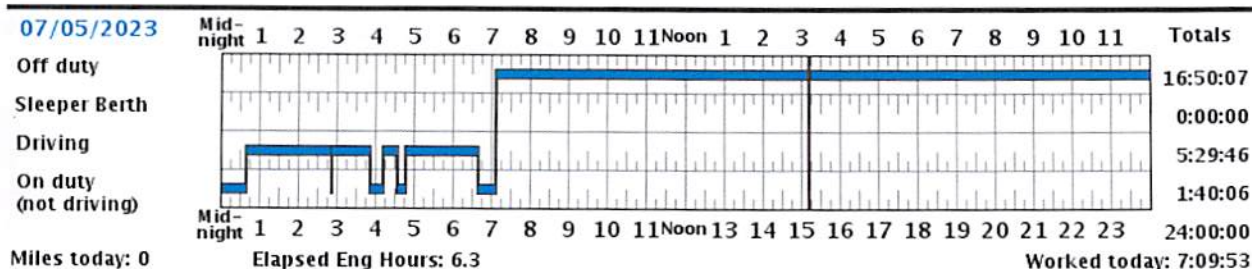

Last Certification: 2023-07-11 13:27:31

Regulation	Used	Available	Tomorrow
FMCSA Passenger 70 HOS - 10 Hour	0:00:00	10:00:00	
FMCSA Passenger 70 HOS - 15 Hour	0:00:00	15:00:00	
FMCSA Passenger 70 HOS - 70 Hour	53:06:37	16:53:22	30:52:28

Asset	Miles	Edited Miles	License Plate	VIN	Vehicle DOT #	Device Personal Conveyance	Personal Conveyance Override	Total
86669				-2PCG33498EC735695	44110			
None								

Asset	Time	Location	ECM Distance (Miles)	Engine Hours	Status	Comment	Company	Reason Modified
86669	0:09:42	Nashville-Davidson, TN	0	0	On Duty (Not Driving)	Sign on Trip ID: 1162	GREYHOUND LINES INC - 44110	
86669	0:09:48	Nashville-Davidson, TN	0	0	On Duty (Not Driving)	Engine On Trip ID: 1162	GREYHOUND LINES INC - 44110	
86669	0:09:49	Nashville-Davidson, TN	0	30434	On Duty (Not Driving)	Engine Off Trip ID: 1162	GREYHOUND LINES INC - 44110