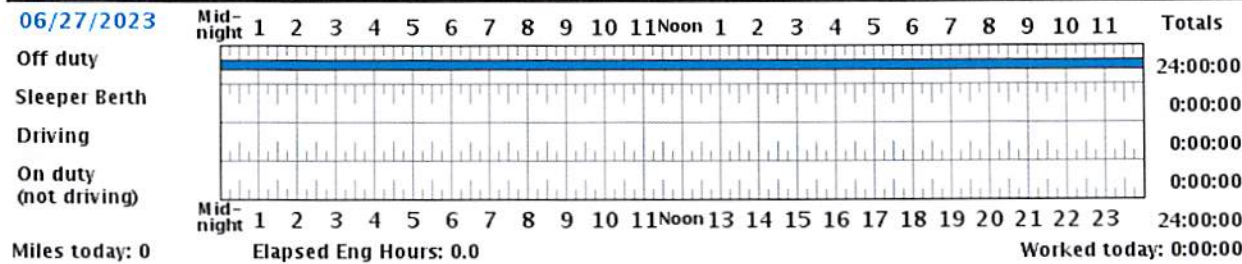

Asset	Time	Location	ECM Distance (Miles)	Engine Hours	Status	Comment	Company	Reason Modified
86985	15:58:41	Downtown, MO	423822	12189.6	Driving	Driving Trip ID: 1681	GREYHOUND LINES INC - 44110	
86985	15:58:41	Downtown, MO	423822	12189.6	Driving	Driving Trip ID: 1681	GREYHOUND LINES INC - 44110	
86985	15:59:19	Downtown, MO	423822	12189.6	On Duty (Not Driving)	On Duty not Driving Trip ID: 1681	GREYHOUND LINES INC - 44110	
86985	15:59:19	Downtown, MO	423822	12189.6	On Duty (Not Driving)	Post Trip Trip ID: 1681	GREYHOUND LINES INC - 44110	
86985	16:01:20	Downtown West, MO	423822	12189.7	On Duty (Not Driving)	Sign off Trip ID: 1681	GREYHOUND LINES INC - 44110	
None	16:20:00	Downtown, MO		0	Off duty	Off Duty Trip ID: 1681	GREYHOUND LINES INC - 44110	

06/27/2023

Last Certification: N/A

Regulation	Used	Available	Tomorrow
FMCSA Passenger 70 HOS - 10 Hour	0:00:00	10:00:00	
FMCSA Passenger 70 HOS - 15 Hour	0:00:00	15:00:00	
FMCSA Passenger 70 HOS - 70 Hour	44:19:36	25:40:24	25:40:24

06/26/2023