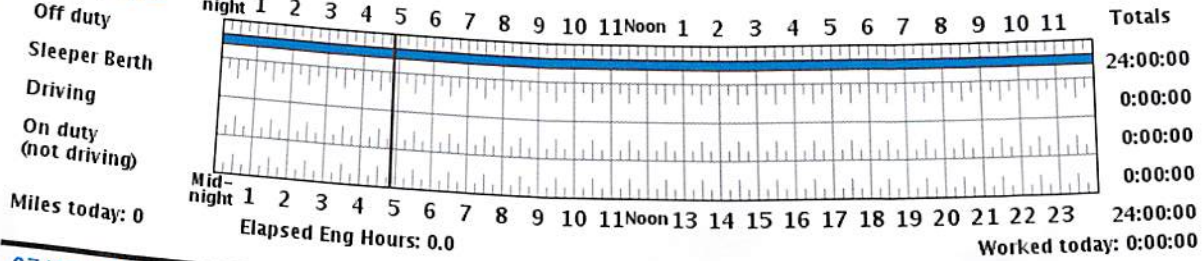

GREYHOUND LINES INC

Raymond Paradise Jr

Last Certification: 2023-07-04 02:31:33

Regulation	Used	Available	Tomorrow
FMCSA Passenger 70 HOS - 10 Hour	0:00:00	10:00:00	
FMCSA Passenger 70 HOS - 15 Hour	0:00:00	15:00:00	
FMCSA Passenger 70 HOS - 70 Hour	49:52:04	20:07:55	27:10:57

07/02/2023

07/01/2023