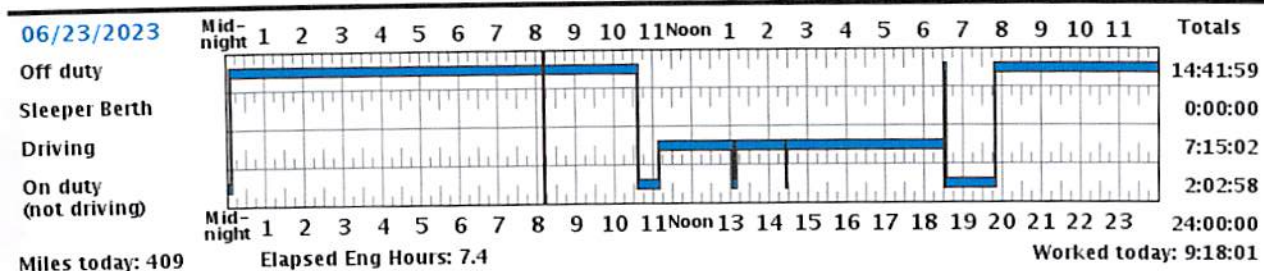

Asset	Time	Location	ECM Distance (Miles)	Engine Hours	Status	Comment	Company	Reason Modified
None	16:56:54	Downtown, MO	M	0	0 Off duty	Off Duty Trip ID: 4702	GREYHOUND LINES INC - 44110	

Last Certification: 2023-06-24 08:55:45

Regulation	Used	Available	Tomorrow
FMCSA Passenger 70 HOS - 10 Hour	7:15:01	2:44:58	
FMCSA Passenger 70 HOS - 15 Hour	9:08:06	5:51:54	
FMCSA Passenger 70 HOS - 70 Hour	57:51:37	12:08:22	20:45:58

Asset	Miles	Edited Miles	License Plate	VIN	Vehicle DOT #	Device Personal Conveyance	Personal Conveyance Override	Total
86182	409			-2PCG33498DC735341	44110			
None								

Asset	Time	Location	ECM Distance (Miles)	Engine Hours	Status	Comment	Company	Reason Modified
None	0:09:55	Downtown, MO	M	0	0 Off duty	Off Duty Trip ID: 1676	GREYHOUND LINES INC - 44110	
86182	10:38:34	National City, IL	1335802	38595.2	On Duty (Not Driving)	On Duty not Driving Trip ID: 4703	GREYHOUND LINES INC - 44110	
86182	10:38:34	National City, IL	1335802	38595.2	On Duty (Not Driving)	Sign on Trip ID: 4703	GREYHOUND LINES INC - 44110	
86182	10:38:49	National City, IL	1335802	38595.2	On Duty (Not Driving)	Engine On Trip ID: 4703	GREYHOUND LINES INC - 44110	
86182	10:41:20	National City, IL	1335802	38595.2	On Duty (Not Driving)	Pre Trip Trip ID: 4703	GREYHOUND LINES INC - 44110	
86182	10:53:55	Downtown West, MO		0	0 On Duty (Not Driving)	Sign off Trip ID: 4703	GREYHOUND LINES INC - 44110	
86182	10:53:55	Downtown West, MO		0	0 On Duty (Not Driving)	Trip ID: 4703	GREYHOUND LINES INC - 44110	
86182	11:09:37	National City, IL	1335802	38595.7	On Duty (Not Driving)	Sign on Trip ID: 4703	GREYHOUND LINES INC - 44110	
86182	11:12:54	National City, IL	1335802	38595.7	Driving	Driving Trip ID: 4703	GREYHOUND LINES INC - 44110	
86182	11:42:54	New Baden, IL	1335825	38596.2	Driving	Periodic Trip ID: 4703	GREYHOUND LINES INC - 44110	
86182	12:13:34	Nashville, IL	1335857	38596.8	Driving	Periodic Trip ID: 4703	GREYHOUND LINES INC - 44110	
86182	12:43:34	Matthews, IL	1335885	38597.2	Driving	Periodic Trip ID: 4703	GREYHOUND LINES INC - 44110	
86182	13:07:08	Carbondale, IL	1335905	38597.6	On Duty (Not Driving)	On Duty not Driving Trip ID: 4703	GREYHOUND LINES INC - 44110	
86182	13:11:01	Carbondale, IL	1335905	38597.7	Driving	Driving Trip ID: 4703	GREYHOUND LINES INC - 44110