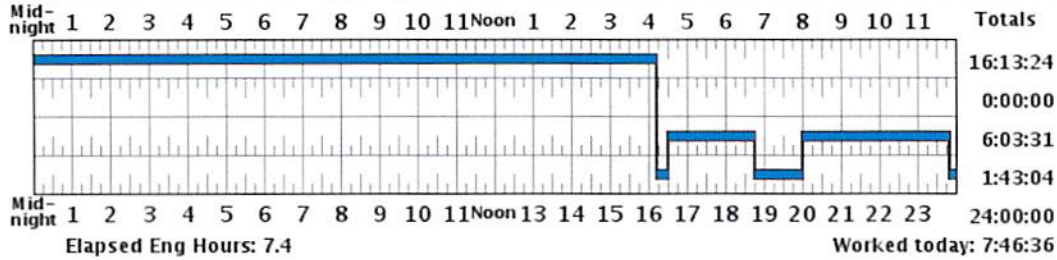

Asset	Time	Location	ECM Distance (Miles)	Engine Hours	Status	Comment	Company	Reason Modified
86711	16:34:15	Newstead, KY	733387	1662	Driving	Periodic Trip ID: 4703	GREYHOUND LINES INC - 44110	
86711	17:04:15	Clarksville, TN	733418	1662.5	Driving	Periodic Trip ID: 4703	GREYHOUND LINES INC - 44110	
86711	17:34:15	Nashville-Davidson, TN	733451	1663	Driving	Periodic Trip ID: 4703	GREYHOUND LINES INC - 44110	
86711	17:50:37	Nashville-Davidson, TN	733457	1663.2	On Duty (Not Driving)	On Duty not Driving Trip ID: 4703	GREYHOUND LINES INC - 44110	
86711	17:50:38	Nashville-Davidson, TN	733457	1663.2	On Duty (Not Driving)	Post Trip Trip ID: 4703	GREYHOUND LINES INC - 44110	
86711	17:59:33	Nashville-Davidson, TN	733457	1663.4	On Duty (Not Driving)	Sign off Trip ID: 4703	GREYHOUND LINES INC - 44110	
None	18:02:16	Nashville-Davidson, TN <i>M</i>	0	0	On Duty (Not Driving)	Post Trip Trip ID: 4703	GREYHOUND LINES INC - 44110	
None	19:10:07	Nashville-Davidson, TN <i>M</i>	0	0	Off duty	Off Duty Trip ID: 4703	GREYHOUND LINES INC - 44110	

06/15/2023

Last Certification: 2023-06-16 11:01:15

Regulation	Used	Available	Tomorrow
FMCSA Passenger 70 HOS - 10 Hour	6:03:31	3:56:28	
FMCSA Passenger 70 HOS - 15 Hour	7:46:36	7:13:24	
FMCSA Passenger 70 HOS - 70 Hour	33:32:10	36:27:49	38:33:49

Asset	Miles	Edited Miles	License Plate	VIN	Vehicle DOT #	Device Personal Conveyance	Personal Conveyance Override	Total
87069	391			-2PCG33498LC736620	44110			
None								

Asset	Time	Location	ECM Distance (Miles)	Engine Hours	Status	Comment	Company	Reason Modified
None	16:13:24			0	0	On Duty (Not Driving)	GREYHOUND LINES INC - 44110	
None	16:23:47			0	0	On Duty (Not Driving)	GREYHOUND LINES INC - 44110	
87069	16:30:13	Abilene, KS	241248	6759	On Duty (Not Driving)	Sign on Trip ID: 1676	GREYHOUND LINES INC - 44110	
87069	16:31:53	Abilene, KS	241248	6759	Driving	Driving Trip ID: 1676	GREYHOUND LINES INC - 44110	
87069	17:01:53	Ogden, KS	241281	6759.5	Driving	Periodic Trip ID: 1676	GREYHOUND LINES INC - 44110	
87069	17:31:53	Rossville Township, KS	241316	6760	Driving	Periodic Trip ID: 1676	GREYHOUND LINES INC - 44110	
87069	18:01:53	Kanwaka, KS	241349	6760.5	Driving	Periodic Trip ID: 1676	GREYHOUND LINES INC - 44110