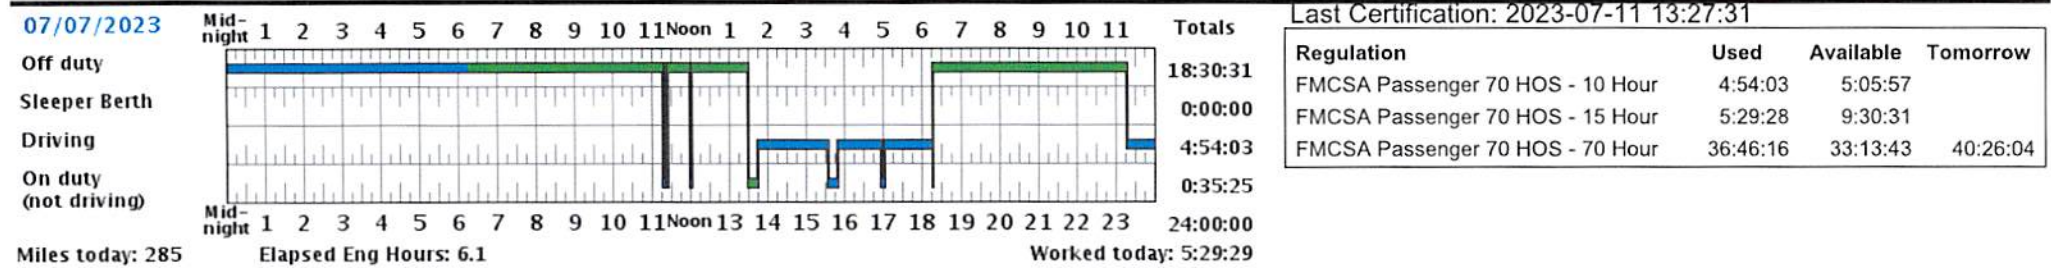

Asset	Time	Location	ECM Distance (Miles)	Engine Hours	Status	Comment	Company	Reason Modified
87023	7:50:59	National City, IL	363018	9790	Driving	Driving Trip ID: 1667	GREYHOUND LINES INC - 44110	
87023	7:57:22	Downtown West, MO	363018	9790.1	On Duty (Not Driving)	On Duty not Driving Trip ID: 1667	GREYHOUND LINES INC - 44110	
87023	7:57:22	Downtown West, MO	363018	9790.1	On Duty (Not Driving)	Auto On Duty Trip ID: 1667	GREYHOUND LINES INC - 44110	
87023	8:02:00	Downtown West, MO	363018	9790.2	On Duty (Not Driving)	Sign off Trip ID: 1667	GREYHOUND LINES INC - 44110	
None	8:11:30	Downtown West, MO	M	0	0	Off duty Trip ID: 1667	GREYHOUND LINES INC - 44110	

Violation	Asset	Start Time	End Time
FMCSA Passenger 70 HOS - 10 Hour	87023	5:05:57	5:33:21
FMCSA Passenger 70 HOS - 10 Hour	87023	7:23:46	7:48:33
FMCSA Passenger 70 HOS - 10 Hour	87023	7:50:59	7:57:22

Asset	Miles	Edited Miles	License Plate	VIN	Vehicle DOT #	Device Personal Conveyance	Personal Conveyance Override	Total
86757	244			-4RKG33492J9737478	44110			
87023	42			-4RKG3349XL9737733	44110			
None								

Asset	Time	Location	ECM Distance (Miles)	Engine Hours	Status	Comment	Company	Reason Modified
None	6:19:00	Downtown West, MO	M		Off duty	Off Duty Trip ID: 1162	GREYHOUND LINES INC - 44110	Device Malfunction: phone Malfunction
None	11:18:49	Downtown West, MO	M	0	0	On Duty (Not Driving) Trip ID: 1162	GREYHOUND LINES INC - 44110	
None	11:20:00	Downtown West, MO	M		Off duty	Off Duty Trip ID: 1162	GREYHOUND LINES INC - 44110	Device Malfunction: phone Malfunction
None	11:24:48	National City, IL	M	0	0	Off duty	GREYHOUND LINES INC - 44110	
None	11:26:22	National City, IL	M	0	0	On Duty (Not Driving)	GREYHOUND LINES INC - 44110	
None	11:26:22	National City, IL	M	0	0	Off duty	GREYHOUND LINES INC - 44110	
None	11:27:00	National City, IL	M		Off duty	Off Duty	GREYHOUND LINES INC - 44110	Driver Error: phone Malfunction
86757	12:02:50	National City, IL		0	0	On Duty (Not Driving) Trip ID: 1162	GREYHOUND LINES INC - 44110