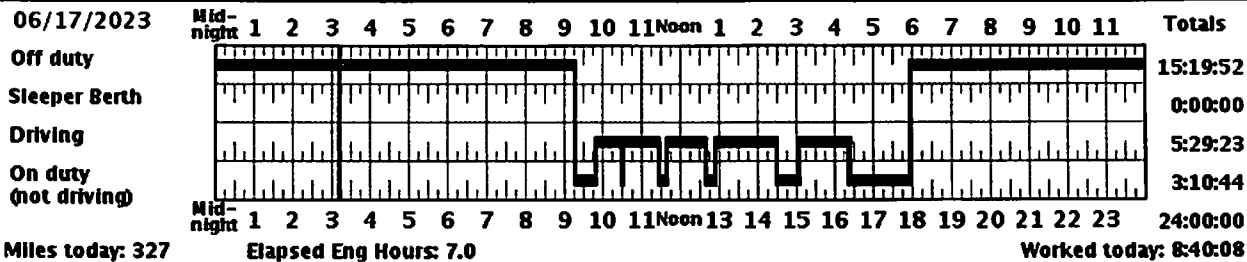

Asset	Time	Location	ECM Distance (Miles)	Engine Hours	Status	Comment	Company	Reason Modified
86174	19:03:09	Joppa, IN	1229275	35444.6	Driving	Periodic Trip ID: 1662	GREYHOUND LINES INC - 44110	
86174	19:21:48	Indianapolis, IN	1229291	35444.9	On Duty (Not Driving)	On Duty not Driving Trip ID: 1662	GREYHOUND LINES INC - 44110	
86174	19:21:49	Indianapolis, IN	1229291	35444.9	Off duty	Off Duty Trip ID: 1662	GREYHOUND LINES INC - 44110	
86174	19:27:09	Indianapolis, IN	1229291	35445	On Duty (Not Driving)	On Duty not Driving Trip ID: 1662	GREYHOUND LINES INC - 44110	
86174	19:27:14	Indianapolis, IN	1229291	35445	On Duty (Not Driving)	Post Trip Trip ID: 1662	GREYHOUND LINES INC - 44110	
86174	19:34:17	Indianapolis, IN	1229291	35445.1	On Duty (Not Driving)	Sign off Trip ID: 1662	GREYHOUND LINES INC - 44110	
None	21:35:51	Indianapolis, IN	M	0	0	On Duty (Not Driving)	Pre Trip Trip ID: 1662	GREYHOUND LINES INC - 44110
86720	21:36:57	Indianapolis, IN	741806	21612.4	On Duty (Not Driving)	Sign on Trip ID: 1675	GREYHOUND LINES INC - 44110	
86720	21:38:51	Indianapolis, IN	741806	21612.5	On Duty (Not Driving)	Sign on Trip ID: 1675	GREYHOUND LINES INC - 44110	
86720	22:57:04	Indianapolis, IN	741806	21613.8	On Duty (Not Driving)	Sign on Trip ID: 1675	GREYHOUND LINES INC - 44110	
86720	23:20:55	Indianapolis, IN	741806	21614.2	On Duty (Not Driving)	Sign on Trip ID: 1675	GREYHOUND LINES INC - 44110	
86720	23:22:24	Indianapolis, IN	741806	21614.2	Driving	Driving Trip ID: 1675	GREYHOUND LINES INC - 44110	
86720	23:52:24	Belle Union, IN	741837	21614.7	Driving	Periodic Trip ID: 1675	GREYHOUND LINES INC - 44110	

Last Certification: 2023-06-18 13:06:22

Regulation	Used	Available	Tomorrow
FMCSA Passenger 70 HOS - 10 Hour	5:29:24	4:30:36	
FMCSA Passenger 70 HOS - 15 Hour	8:40:07	6:19:52	
FMCSA Passenger 70 HOS - 70 Hour	40:17:49	29:42:10	36:16:25

Asset	Miles	Edited Miles	License Plate	VIN	Vehicle DOT #	Device Personal Conveyance	Personal Conveyance Override	Total
86220	327			-2PCG33498EC735471	44110			
None								

Asset	Time	Location	ECM Distance (Miles)	Engine Hours	Status	Comment	Company	Reason Modified
None	9:19:20	Nashville-Davidson, TN	M	0	0	On Duty (Not Driving)	GREYHOUND LINES INC - 44110