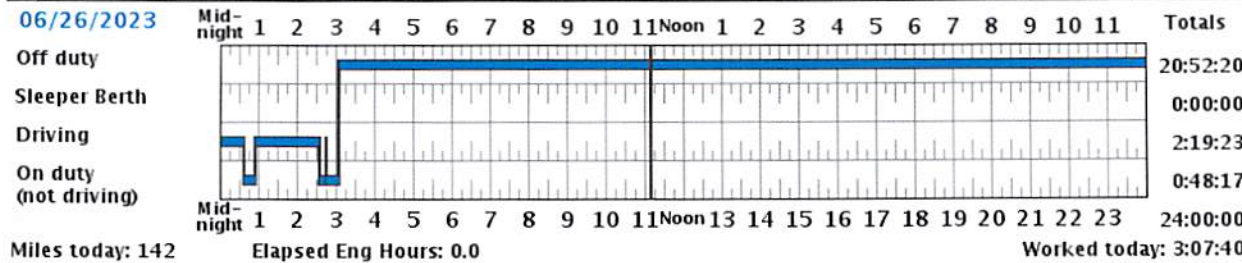

Last Certification: 2023-06-28 02:45:39

Regulation	Used	Available	Tomorrow
FMCSA Passenger 70 HOS - 10 Hour	0:00:00	10:00:00	
FMCSA Passenger 70 HOS - 15 Hour	0:00:00	15:00:00	
FMCSA Passenger 70 HOS - 70 Hour	47:48:21	22:11:39	25:40:24

Asset	Miles	Edited Miles	License Plate	VIN	Vehicle DOT #	Device Personal Conveyance	Personal Conveyance Override	Total
86380	142			-1M86DMHA4AP059579	44110			
None								

Asset	Time	Location	ECM Distance (Miles)	Engine Hours	Status	Comment	Company	Reason Modified
86380	0:00:00	Indianapolis, IN	1237070	2333.1	Driving	Overnight Trip ID: 1347	GREYHOUND LINES INC - 44110	
86380	0:27:23	Indianapolis, IN	1237100	2333.1	Driving	Periodic Trip ID: 1347	GREYHOUND LINES INC - 44110	
86380	0:39:13	Effingham, IL	1237110	2333.1	On Duty (Not Driving)	On Duty not Driving Trip ID: 1347	GREYHOUND LINES INC - 44110	
86380	0:54:22	Effingham, IL	1237110	2333.1	On Duty (Not Driving)	Sign on Trip ID: 1347	GREYHOUND LINES INC - 44110