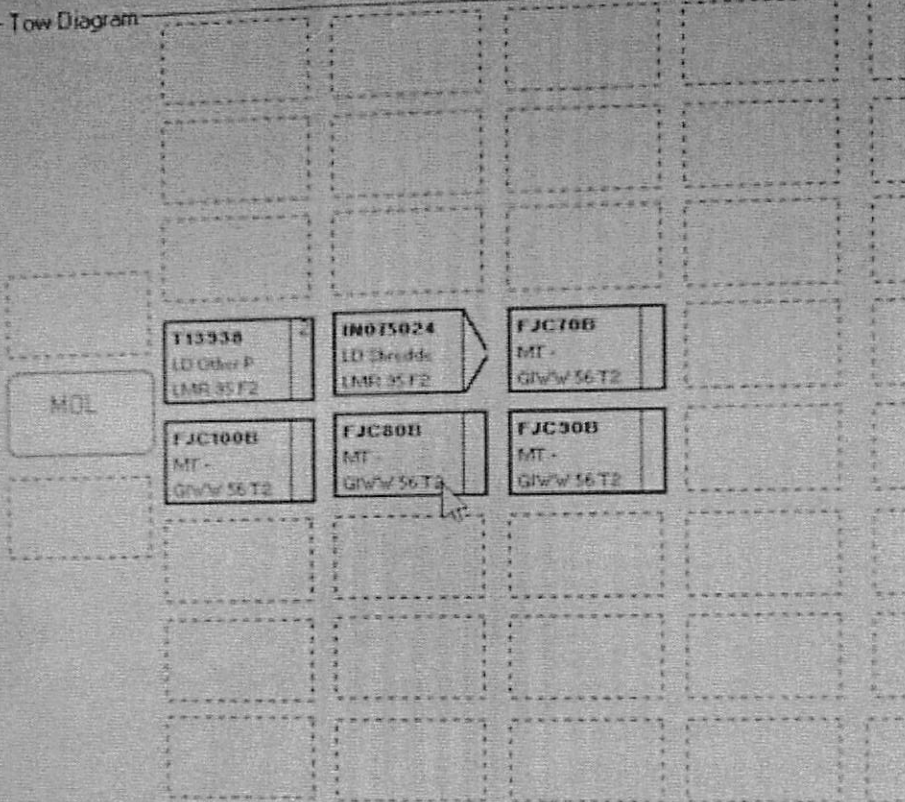

Tow Diagram

Barge	Shape	LoadStatus	PickUp Boat	PickUp River	PickUp MilePoint	Pi
IND2077	E2	(E)		GrwW	56 T2	