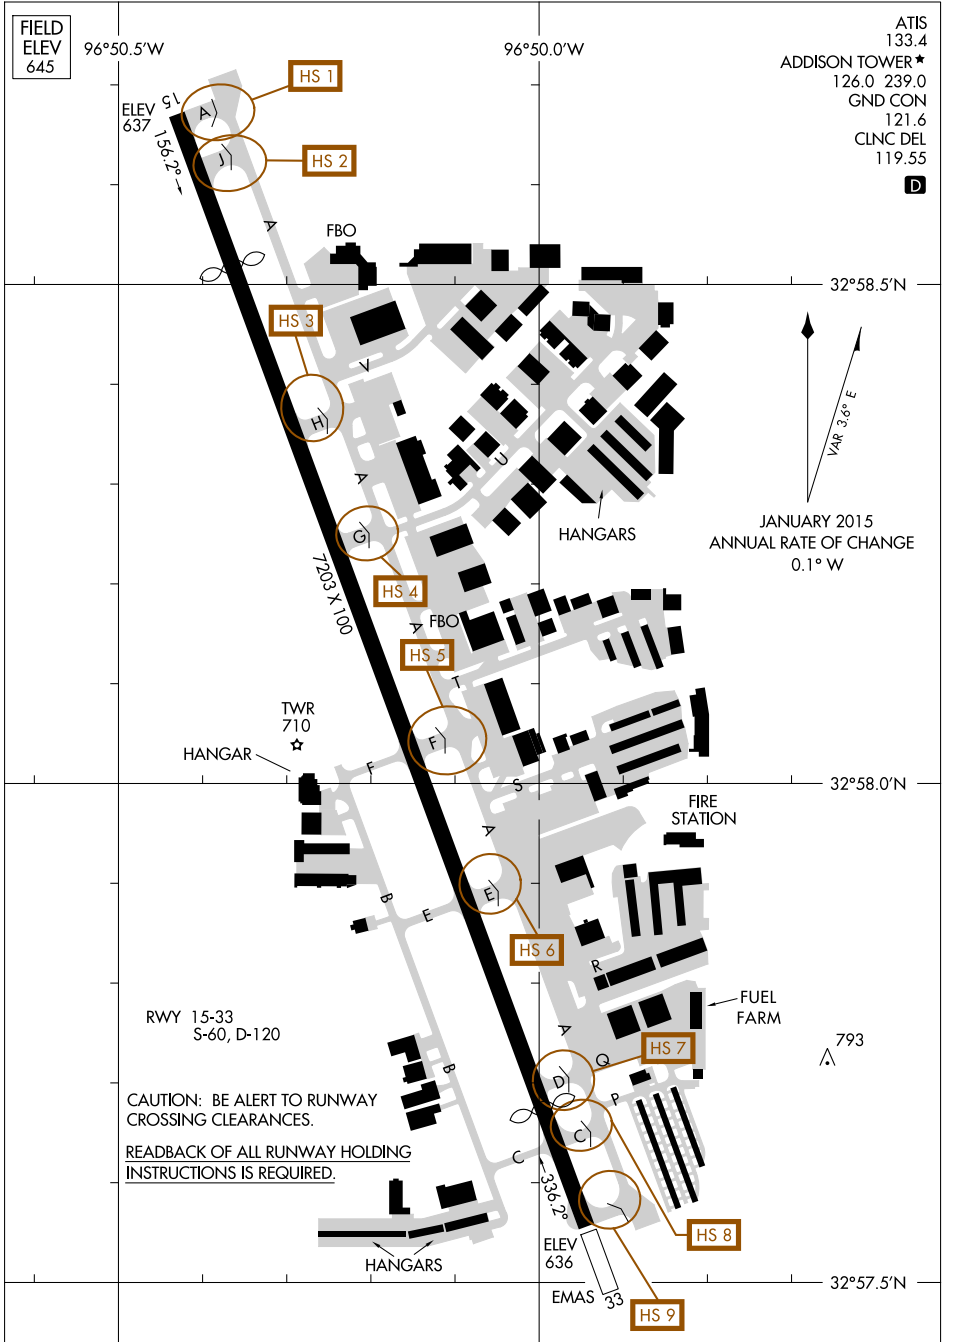

17173
AIRPORT DIAGRAM

AL-768 (FAA)

ADDISON (ADS)
 DALLAS, TEXAS

SC-2, 20 JUN 2019 to 18 JUL 2019

SC-2, 20 JUN 2019 to 18 JUL 2019

AIRPORT DIAGRAM
 17173

DALLAS, TEXAS
ADDISON (ADS)