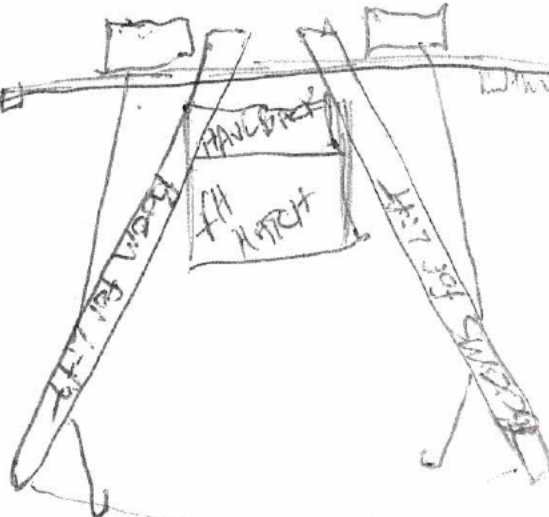

H2O fill

Bull

Top Deck
MEALS
12-1-20

ATMOSPHERIC ZONE

EXIT DOOR

Deck main level

EXIT
Tunnel

Life Raig

SEATS

Life Raft
Life Raig

W/Triggers

Roof Area

MAST

OUTRIGGERS
OUTRIGGERS
Area

Over
Area

GRAVEL

Anchor Reels

Anchor Reels

MAIN DECK
MECH
12-7-20