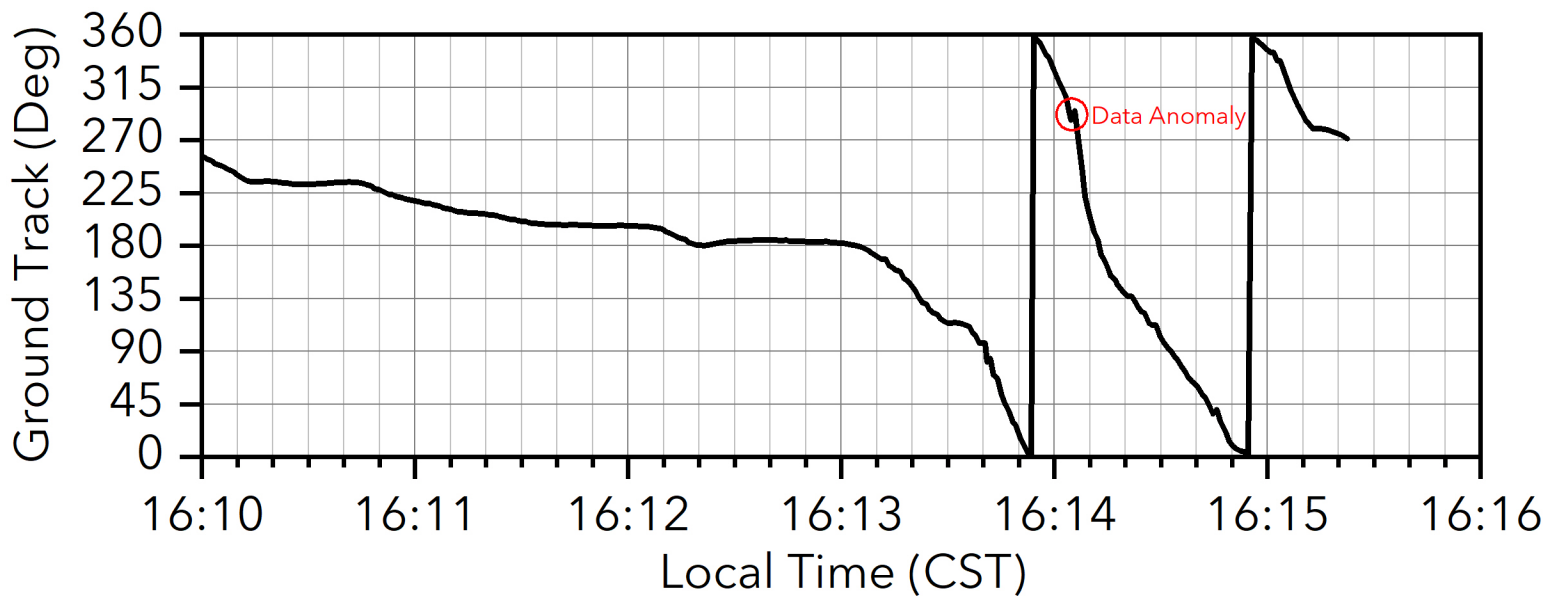

CEN23FA046 - Wonder Lake, Illinois Airplane Ground Track

CEN23FA046 - Wonder Lake, Illinois Airplane Ground Track

CEN23FA046 - Wonder Lake, Illinois

Extra 300/LC (N361LX)

CEN23FA046 - Wonder Lake, Illinois

Extra 300/LC (N361LX)

CEN23FA046 - Wonder Lake, Illinois

Extra 300/LC (N361LX)

CEN23FA046 - Wonder Lake, Illinois

Extra 300/LC (N361LX)