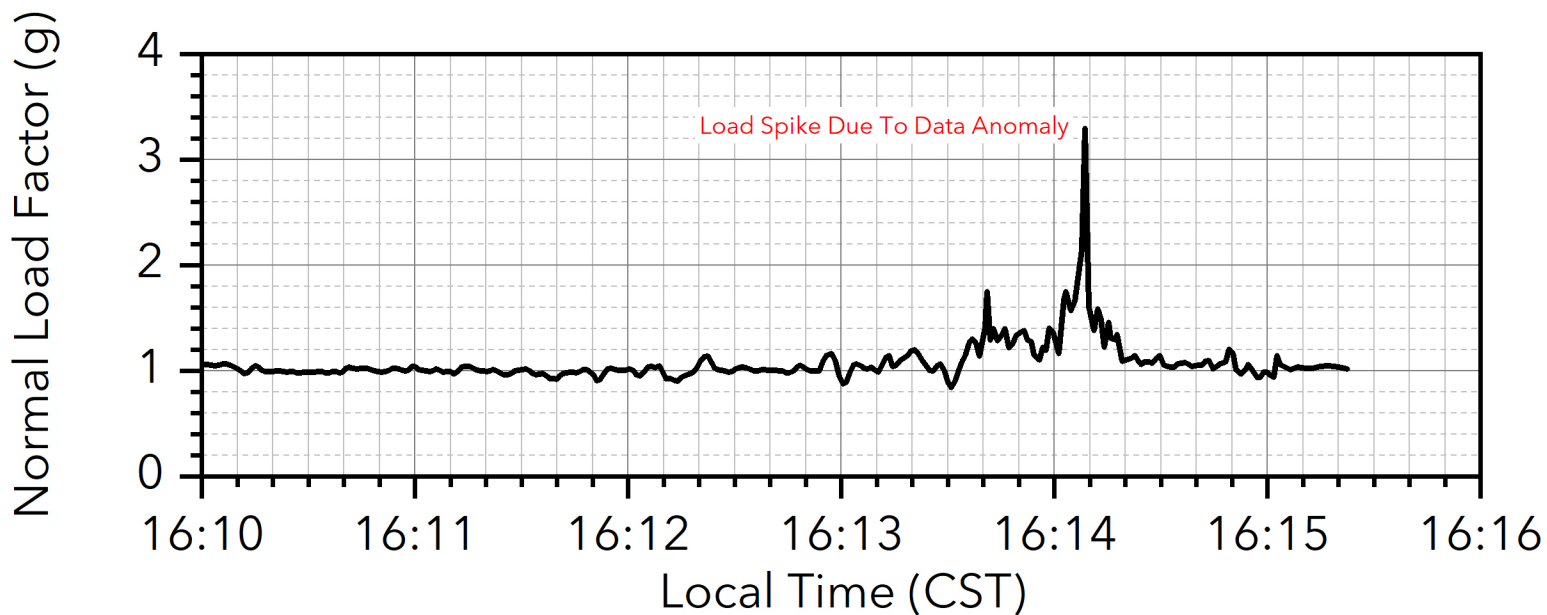

CEN23FA046 - Wonder Lake, Illinois Airplane Ground Track

CEN23FA046 - Wonder Lake, Illinois Airplane Ground Track

CEN23FA046 - Wonder Lake, Illinois

Extra 300/LC (N361LX)

CEN23FA046 - Wonder Lake, Illinois

Extra 300/LC (N361LX)

CEN23FA046 - Wonder Lake, Illinois

Extra 300/LC (N361LX)

CEN23FA046 - Wonder Lake, Illinois

Extra 300/LC (N361LX)