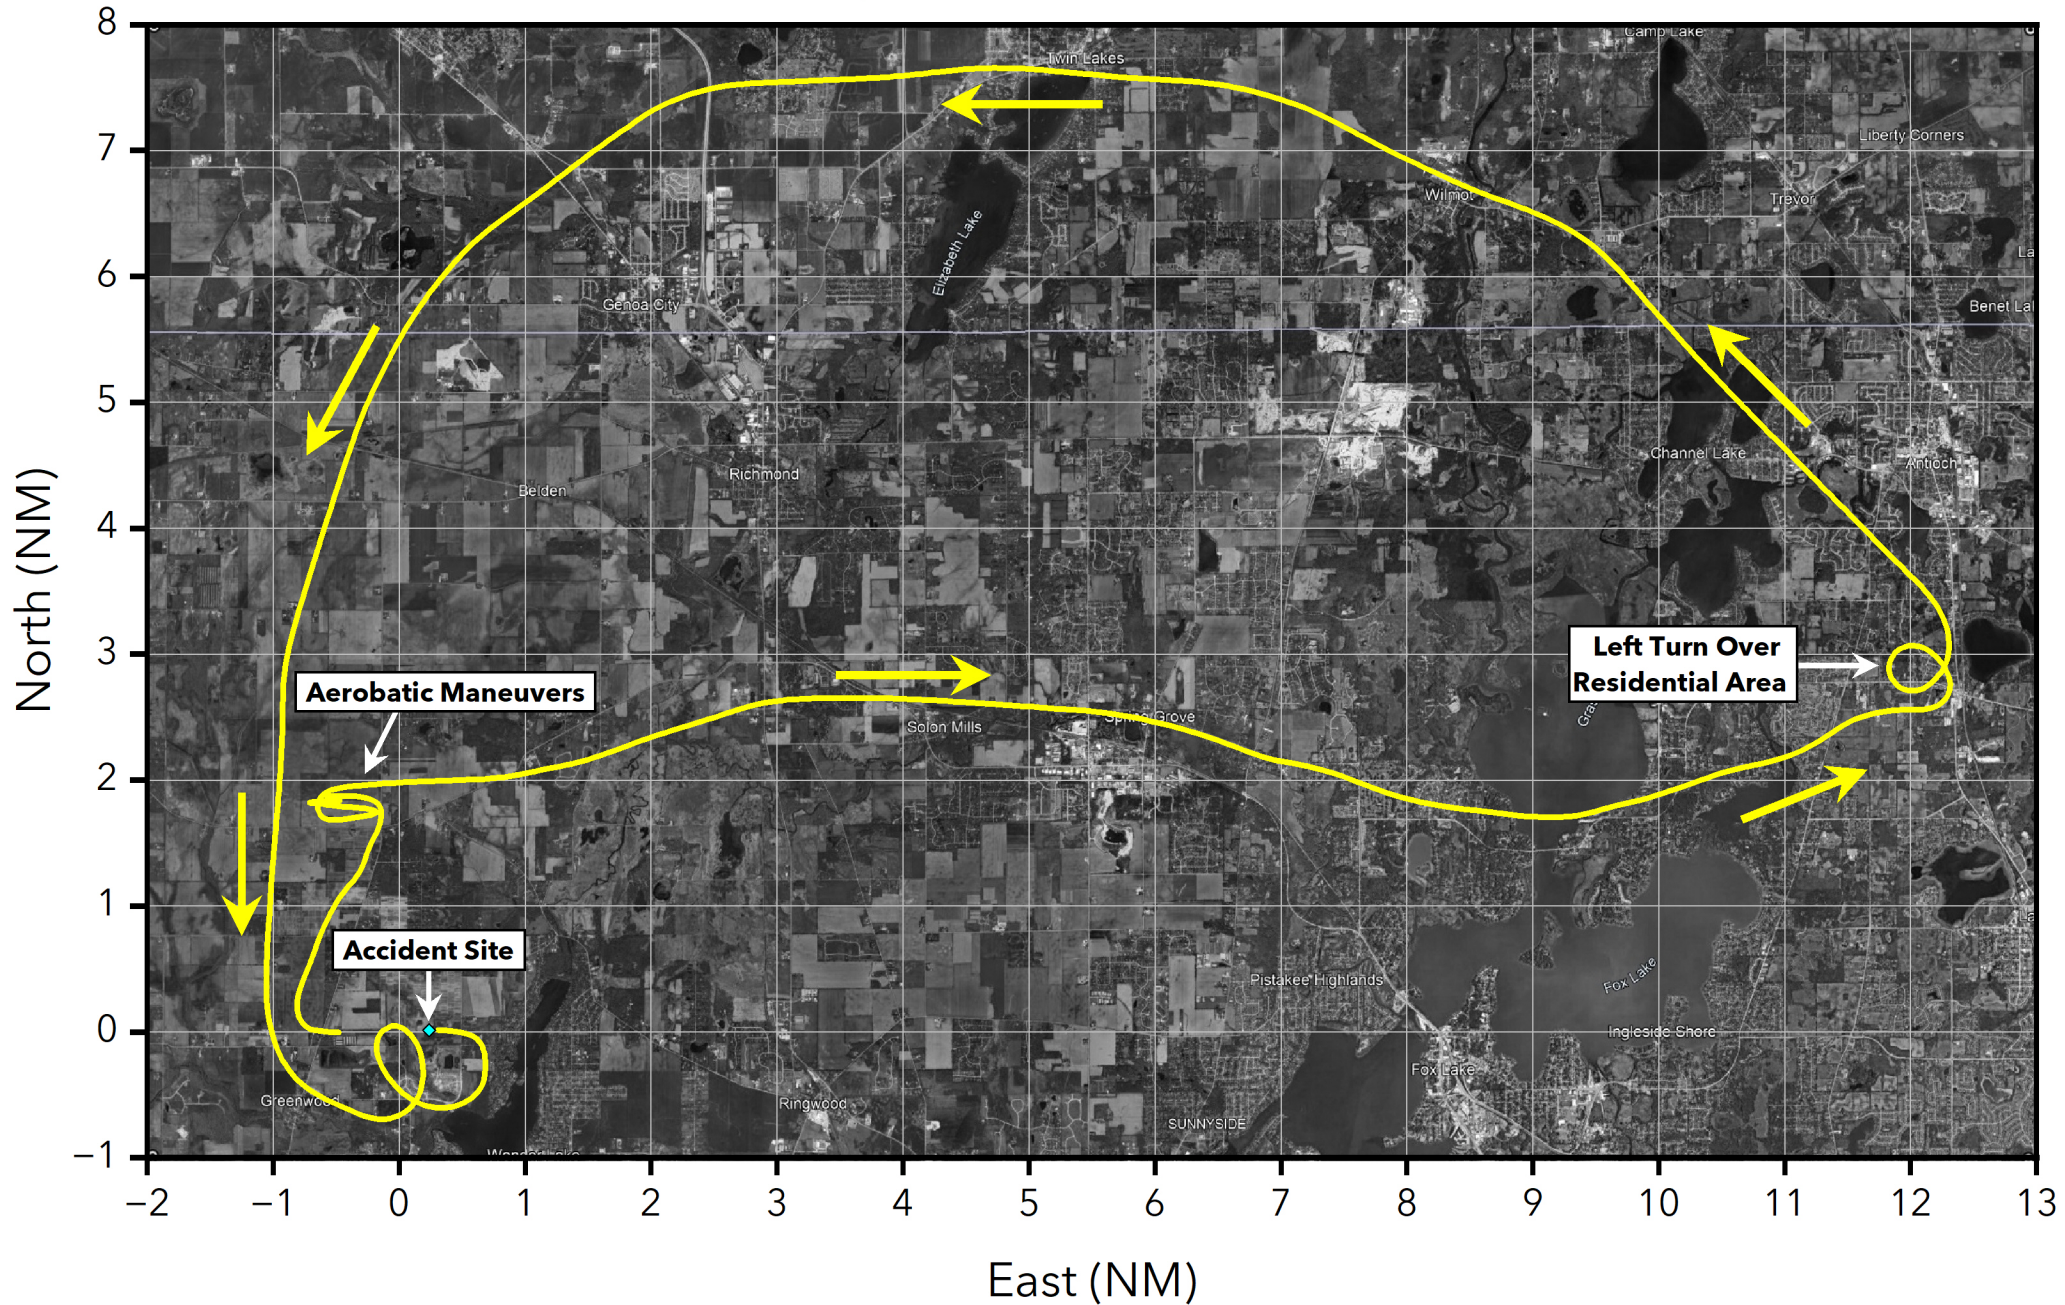

CEN23FA046 - Wonder Lake, Illinois Airplane Ground Track

CEN23FA046 - Wonder Lake, Illinois Airplane Ground Track

CEN23FA046 - Wonder Lake, Illinois

Extra 300/LC (N361LX)

CEN23FA046 - Wonder Lake, Illinois

Extra 300/LC (N361LX)

CEN23FA046 - Wonder Lake, Illinois

Extra 300/LC (N361LX)

CEN23FA046 - Wonder Lake, Illinois

Extra 300/LC (N361LX)