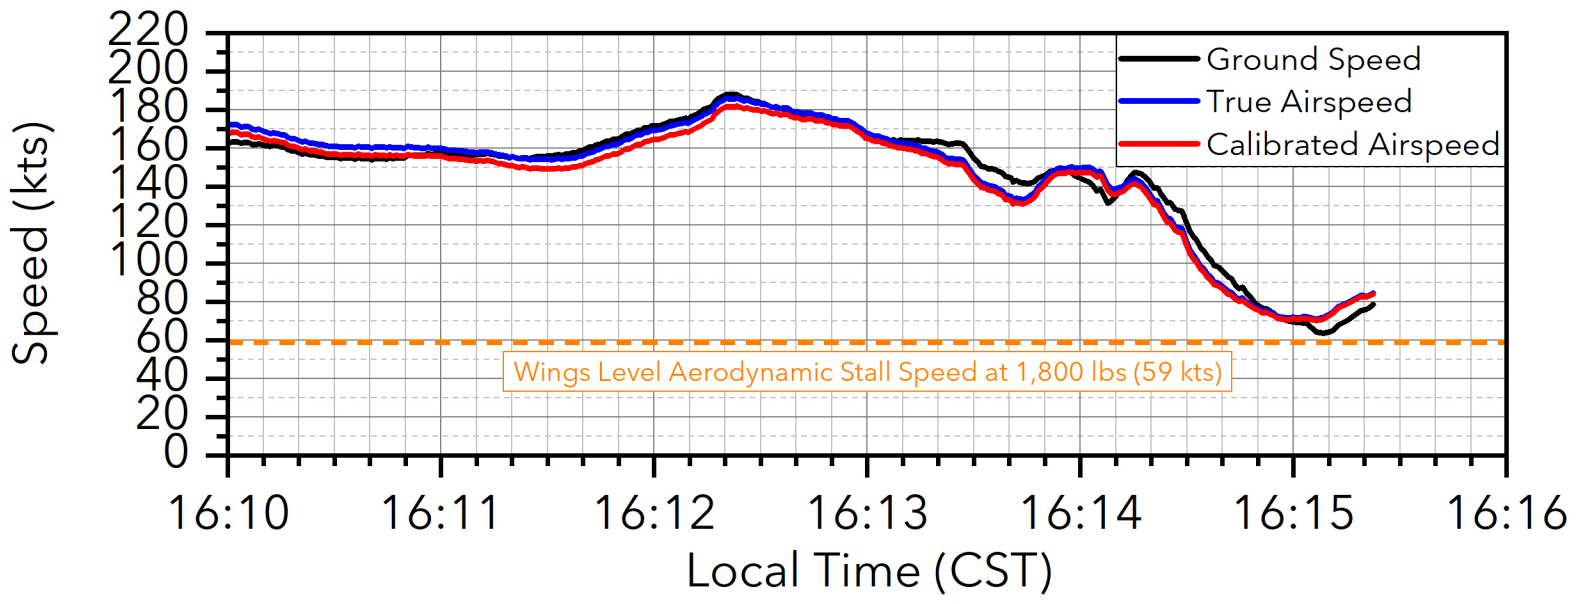

CEN23FA046 - Wonder Lake, Illinois Airplane Ground Track

CEN23FA046 - Wonder Lake, Illinois Airplane Ground Track

CEN23FA046 - Wonder Lake, Illinois

Extra 300/LC (N361LX)

CEN23FA046 - Wonder Lake, Illinois

Extra 300/LC (N361LX)

CEN23FA046 - Wonder Lake, Illinois

Extra 300/LC (N361LX)

CEN23FA046 - Wonder Lake, Illinois

Extra 300/LC (N361LX)