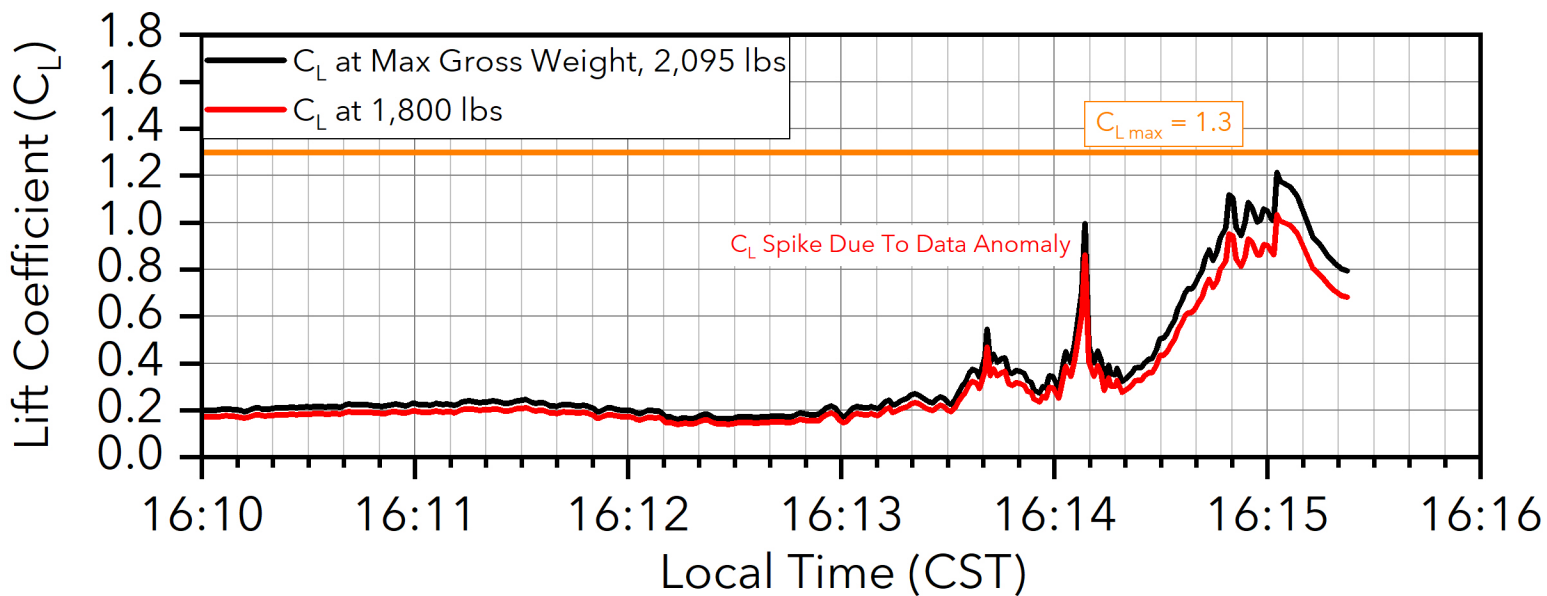

CEN23FA046 - Wonder Lake, Illinois Airplane Ground Track

CEN23FA046 - Wonder Lake, Illinois Airplane Ground Track

CEN23FA046 - Wonder Lake, Illinois

Extra 300/LC (N361LX)

CEN23FA046 - Wonder Lake, Illinois

Extra 300/LC (N361LX)

CEN23FA046 - Wonder Lake, Illinois

Extra 300/LC (N361LX)

CEN23FA046 - Wonder Lake, Illinois

Extra 300/LC (N361LX)