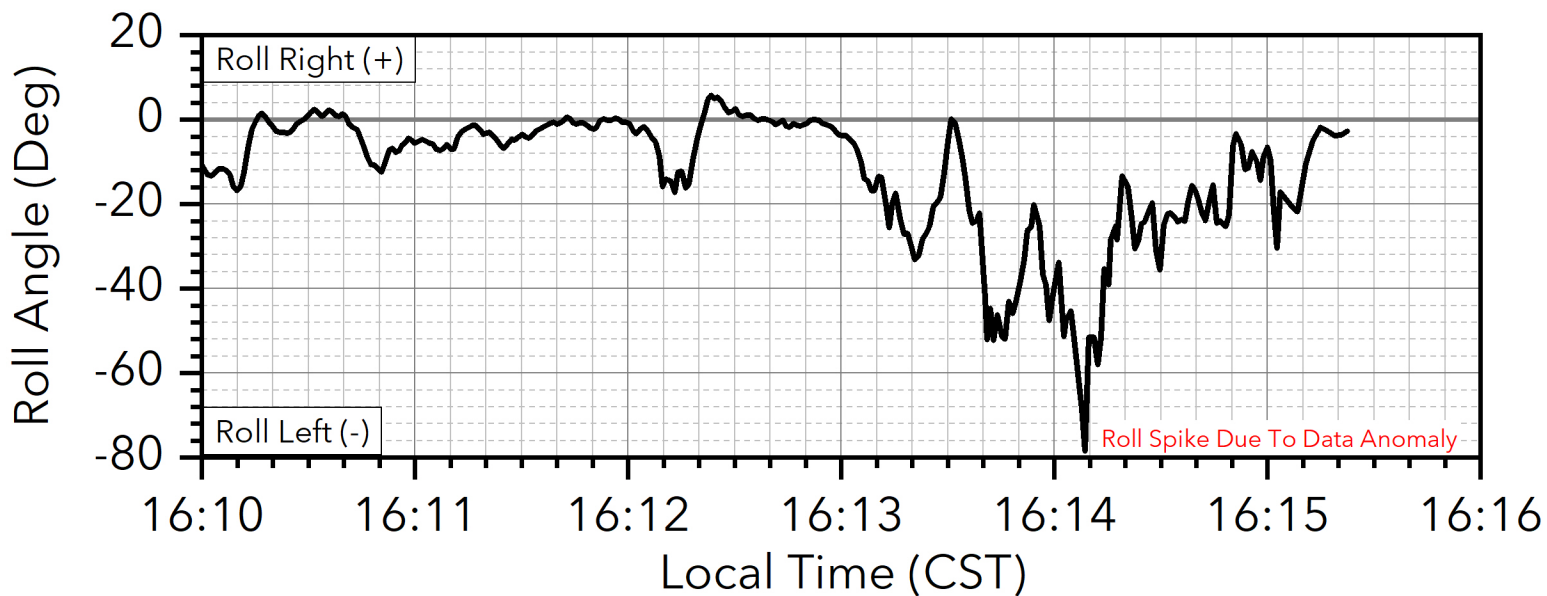

CEN23FA046 - Wonder Lake, Illinois Airplane Ground Track

CEN23FA046 - Wonder Lake, Illinois Airplane Ground Track

CEN23FA046 - Wonder Lake, Illinois

Extra 300/LC (N361LX)

CEN23FA046 - Wonder Lake, Illinois

Extra 300/LC (N361LX)

CEN23FA046 - Wonder Lake, Illinois

Extra 300/LC (N361LX)

CEN23FA046 - Wonder Lake, Illinois

Extra 300/LC (N361LX)