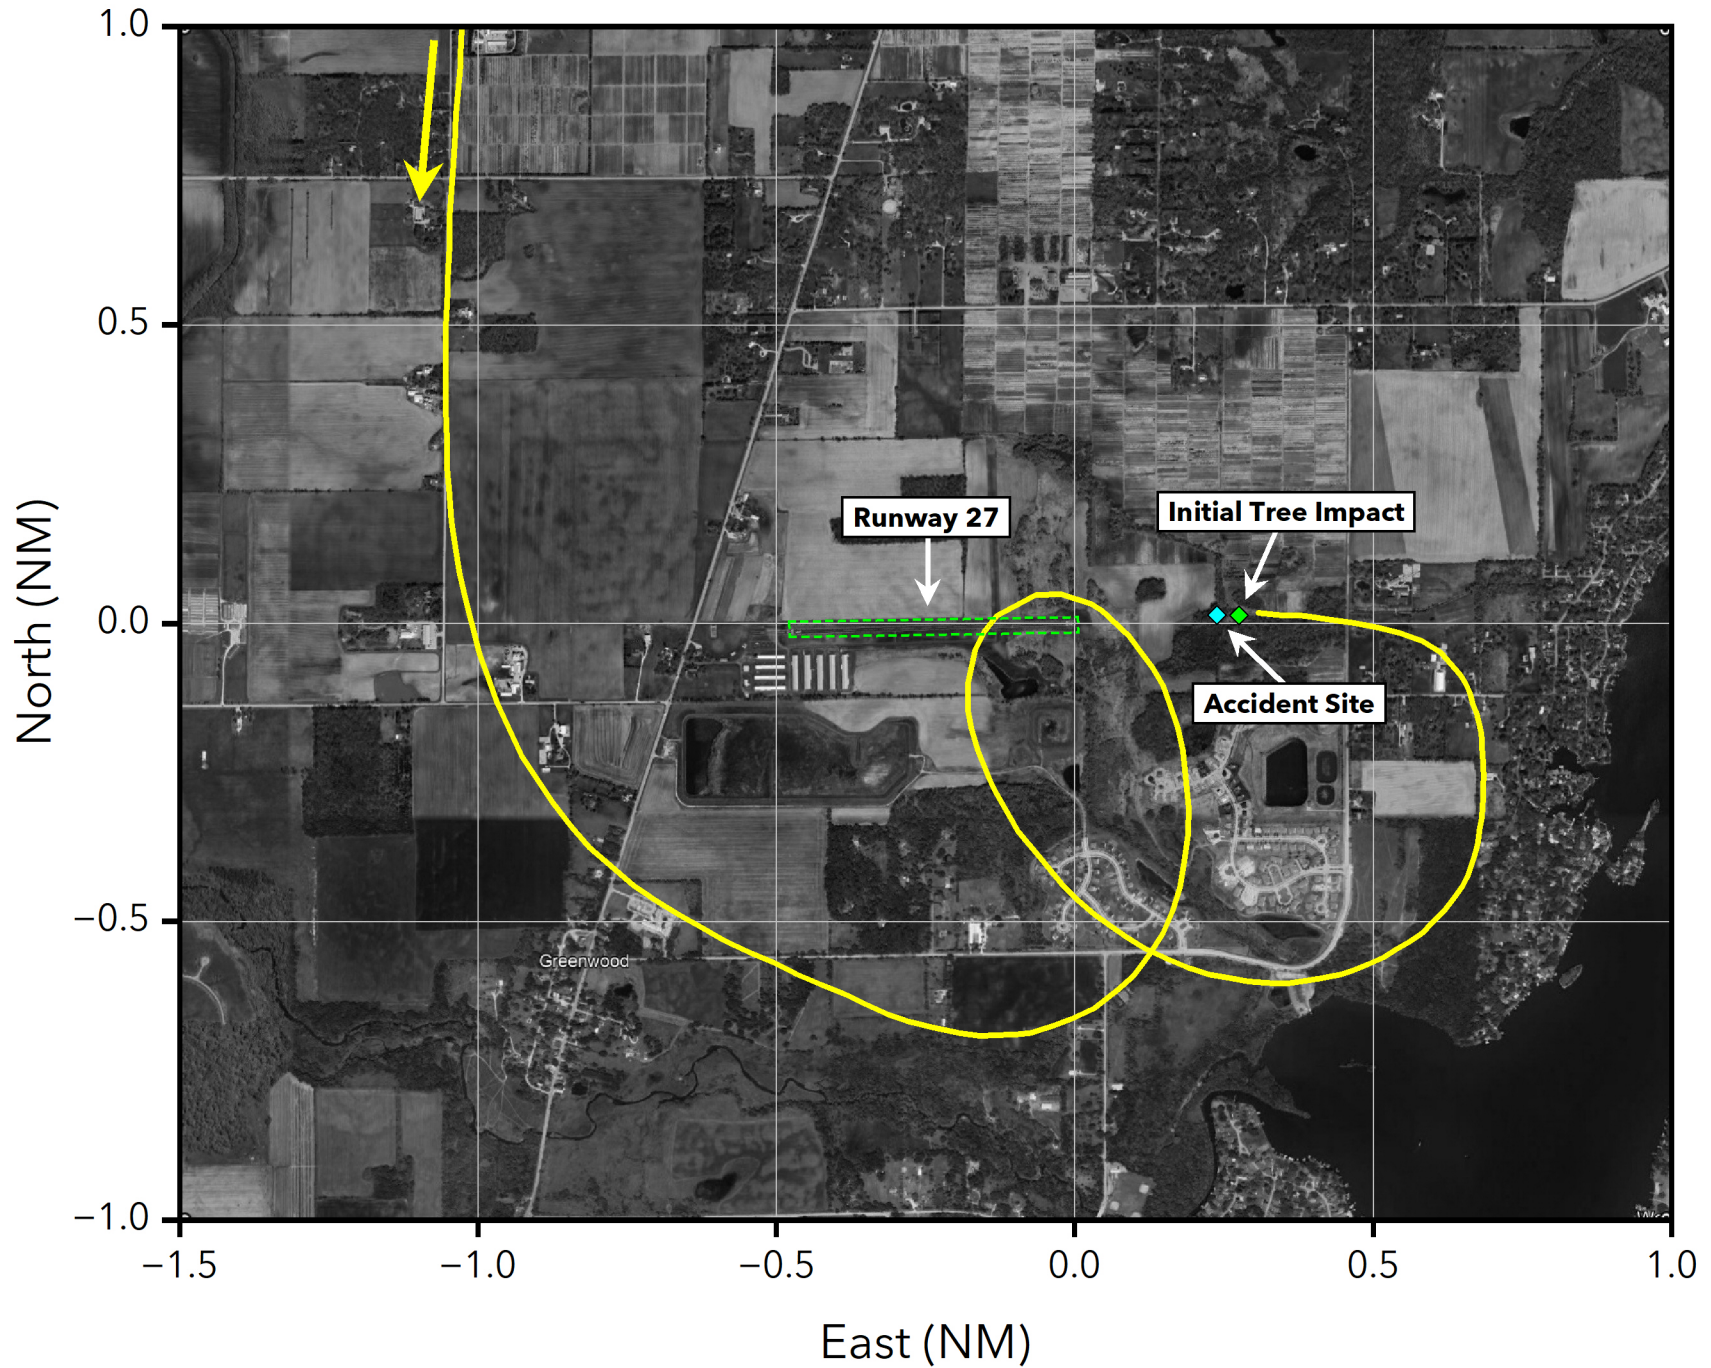

CEN23FA046 - Wonder Lake, Illinois Airplane Ground Track

CEN23FA046 - Wonder Lake, Illinois Airplane Ground Track

CEN23FA046 - Wonder Lake, Illinois

Extra 300/LC (N361LX)

CEN23FA046 - Wonder Lake, Illinois

Extra 300/LC (N361LX)

CEN23FA046 - Wonder Lake, Illinois

Extra 300/LC (N361LX)

CEN23FA046 - Wonder Lake, Illinois

Extra 300/LC (N361LX)