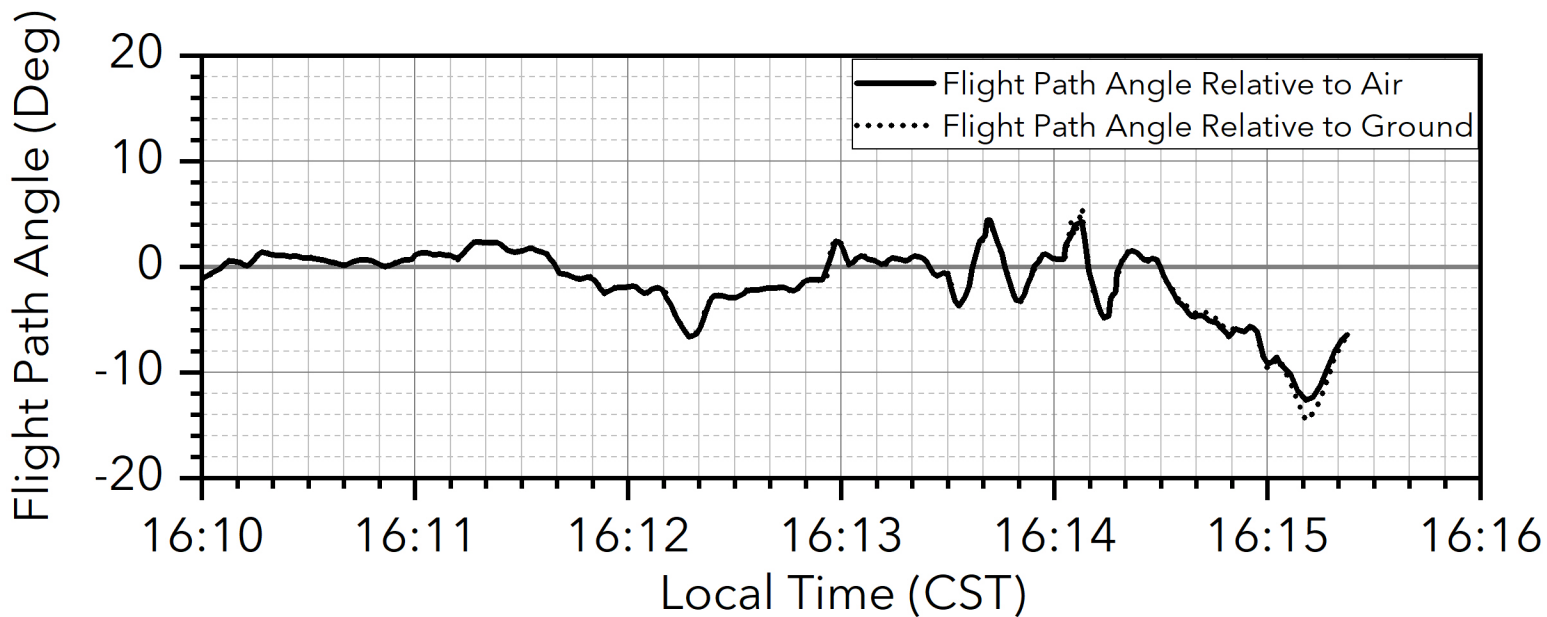

CEN23FA046 - Wonder Lake, Illinois Airplane Ground Track

CEN23FA046 - Wonder Lake, Illinois Airplane Ground Track

CEN23FA046 - Wonder Lake, Illinois

Extra 300/LC (N361LX)

CEN23FA046 - Wonder Lake, Illinois

Extra 300/LC (N361LX)

CEN23FA046 - Wonder Lake, Illinois

Extra 300/LC (N361LX)

CEN23FA046 - Wonder Lake, Illinois

Extra 300/LC (N361LX)