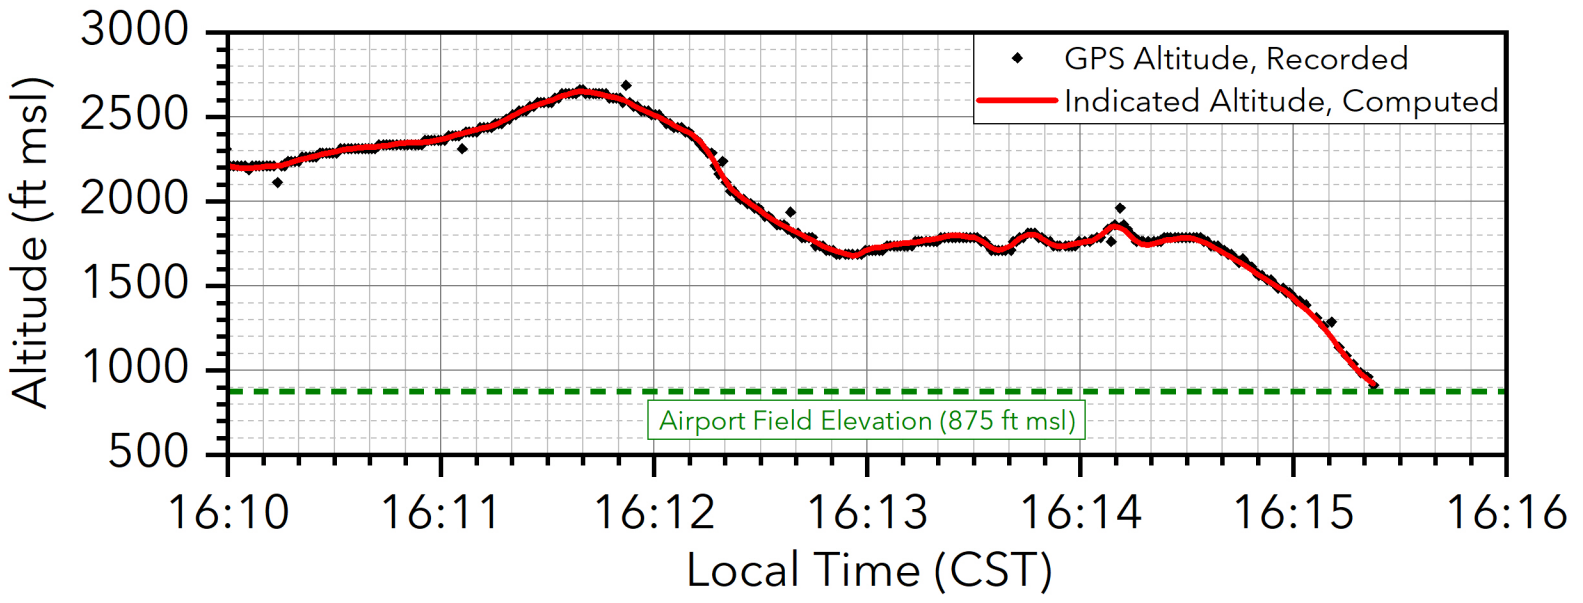

CEN23FA046 - Wonder Lake, Illinois Airplane Ground Track

CEN23FA046 - Wonder Lake, Illinois Airplane Ground Track

CEN23FA046 - Wonder Lake, Illinois

Extra 300/LC (N361LX)

CEN23FA046 - Wonder Lake, Illinois

Extra 300/LC (N361LX)

CEN23FA046 - Wonder Lake, Illinois

Extra 300/LC (N361LX)

CEN23FA046 - Wonder Lake, Illinois

Extra 300/LC (N361LX)