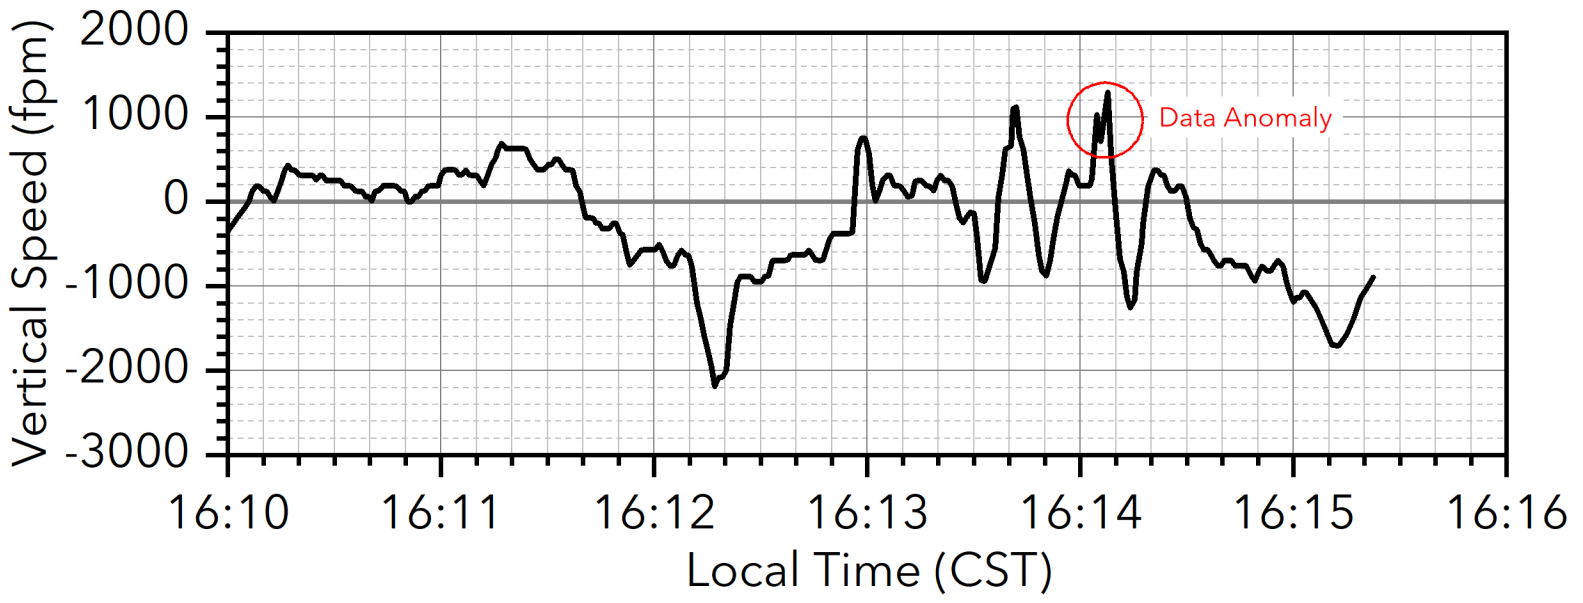

CEN23FA046 - Wonder Lake, Illinois Airplane Ground Track

CEN23FA046 - Wonder Lake, Illinois Airplane Ground Track

CEN23FA046 - Wonder Lake, Illinois

Extra 300/LC (N361LX)

CEN23FA046 - Wonder Lake, Illinois

Extra 300/LC (N361LX)

CEN23FA046 - Wonder Lake, Illinois

Extra 300/LC (N361LX)

CEN23FA046 - Wonder Lake, Illinois

Extra 300/LC (N361LX)