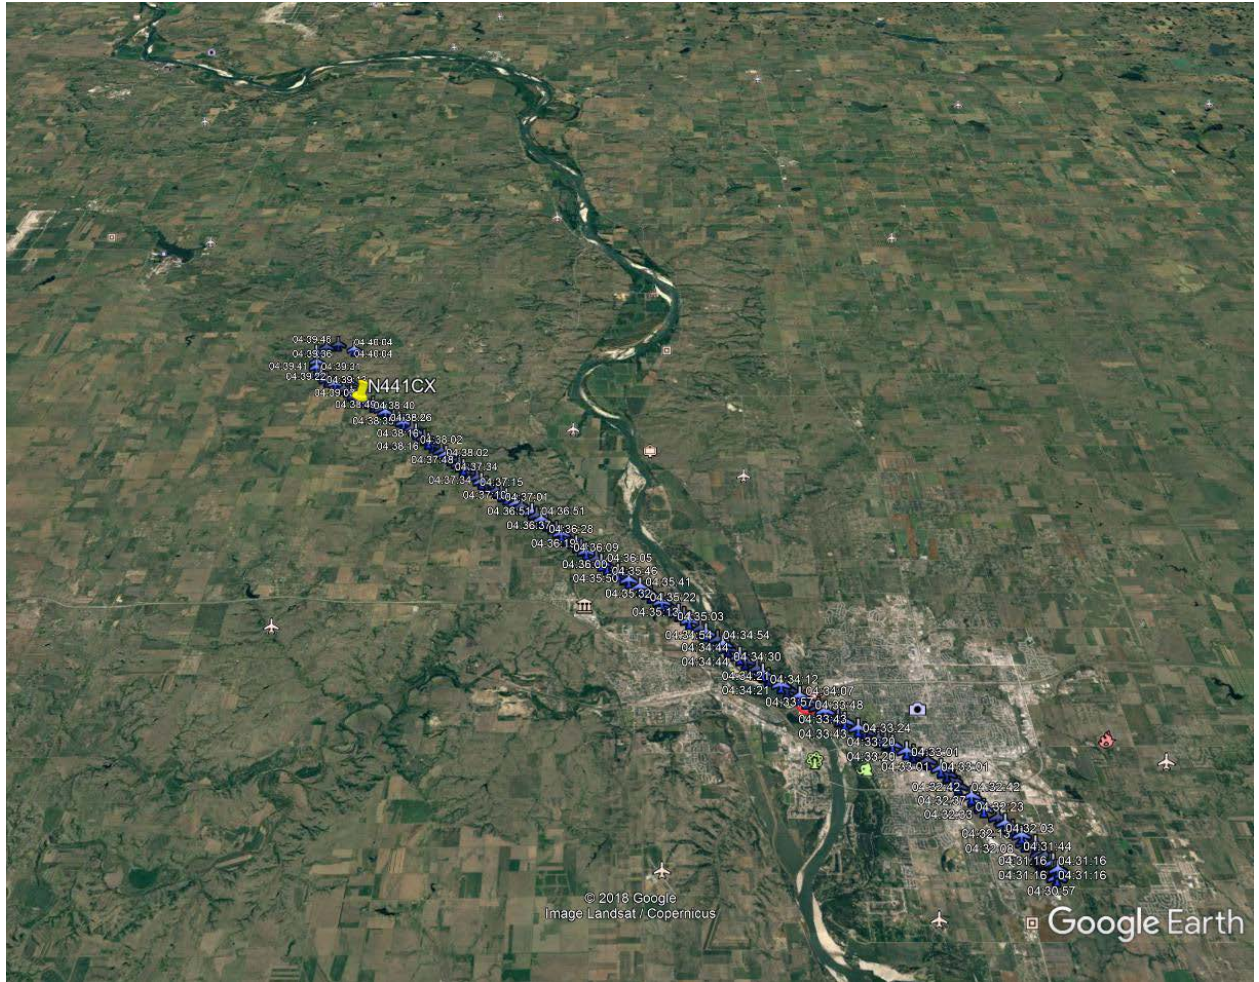

© 2018 Google
Image Landsat / Copernicus

Google Earth