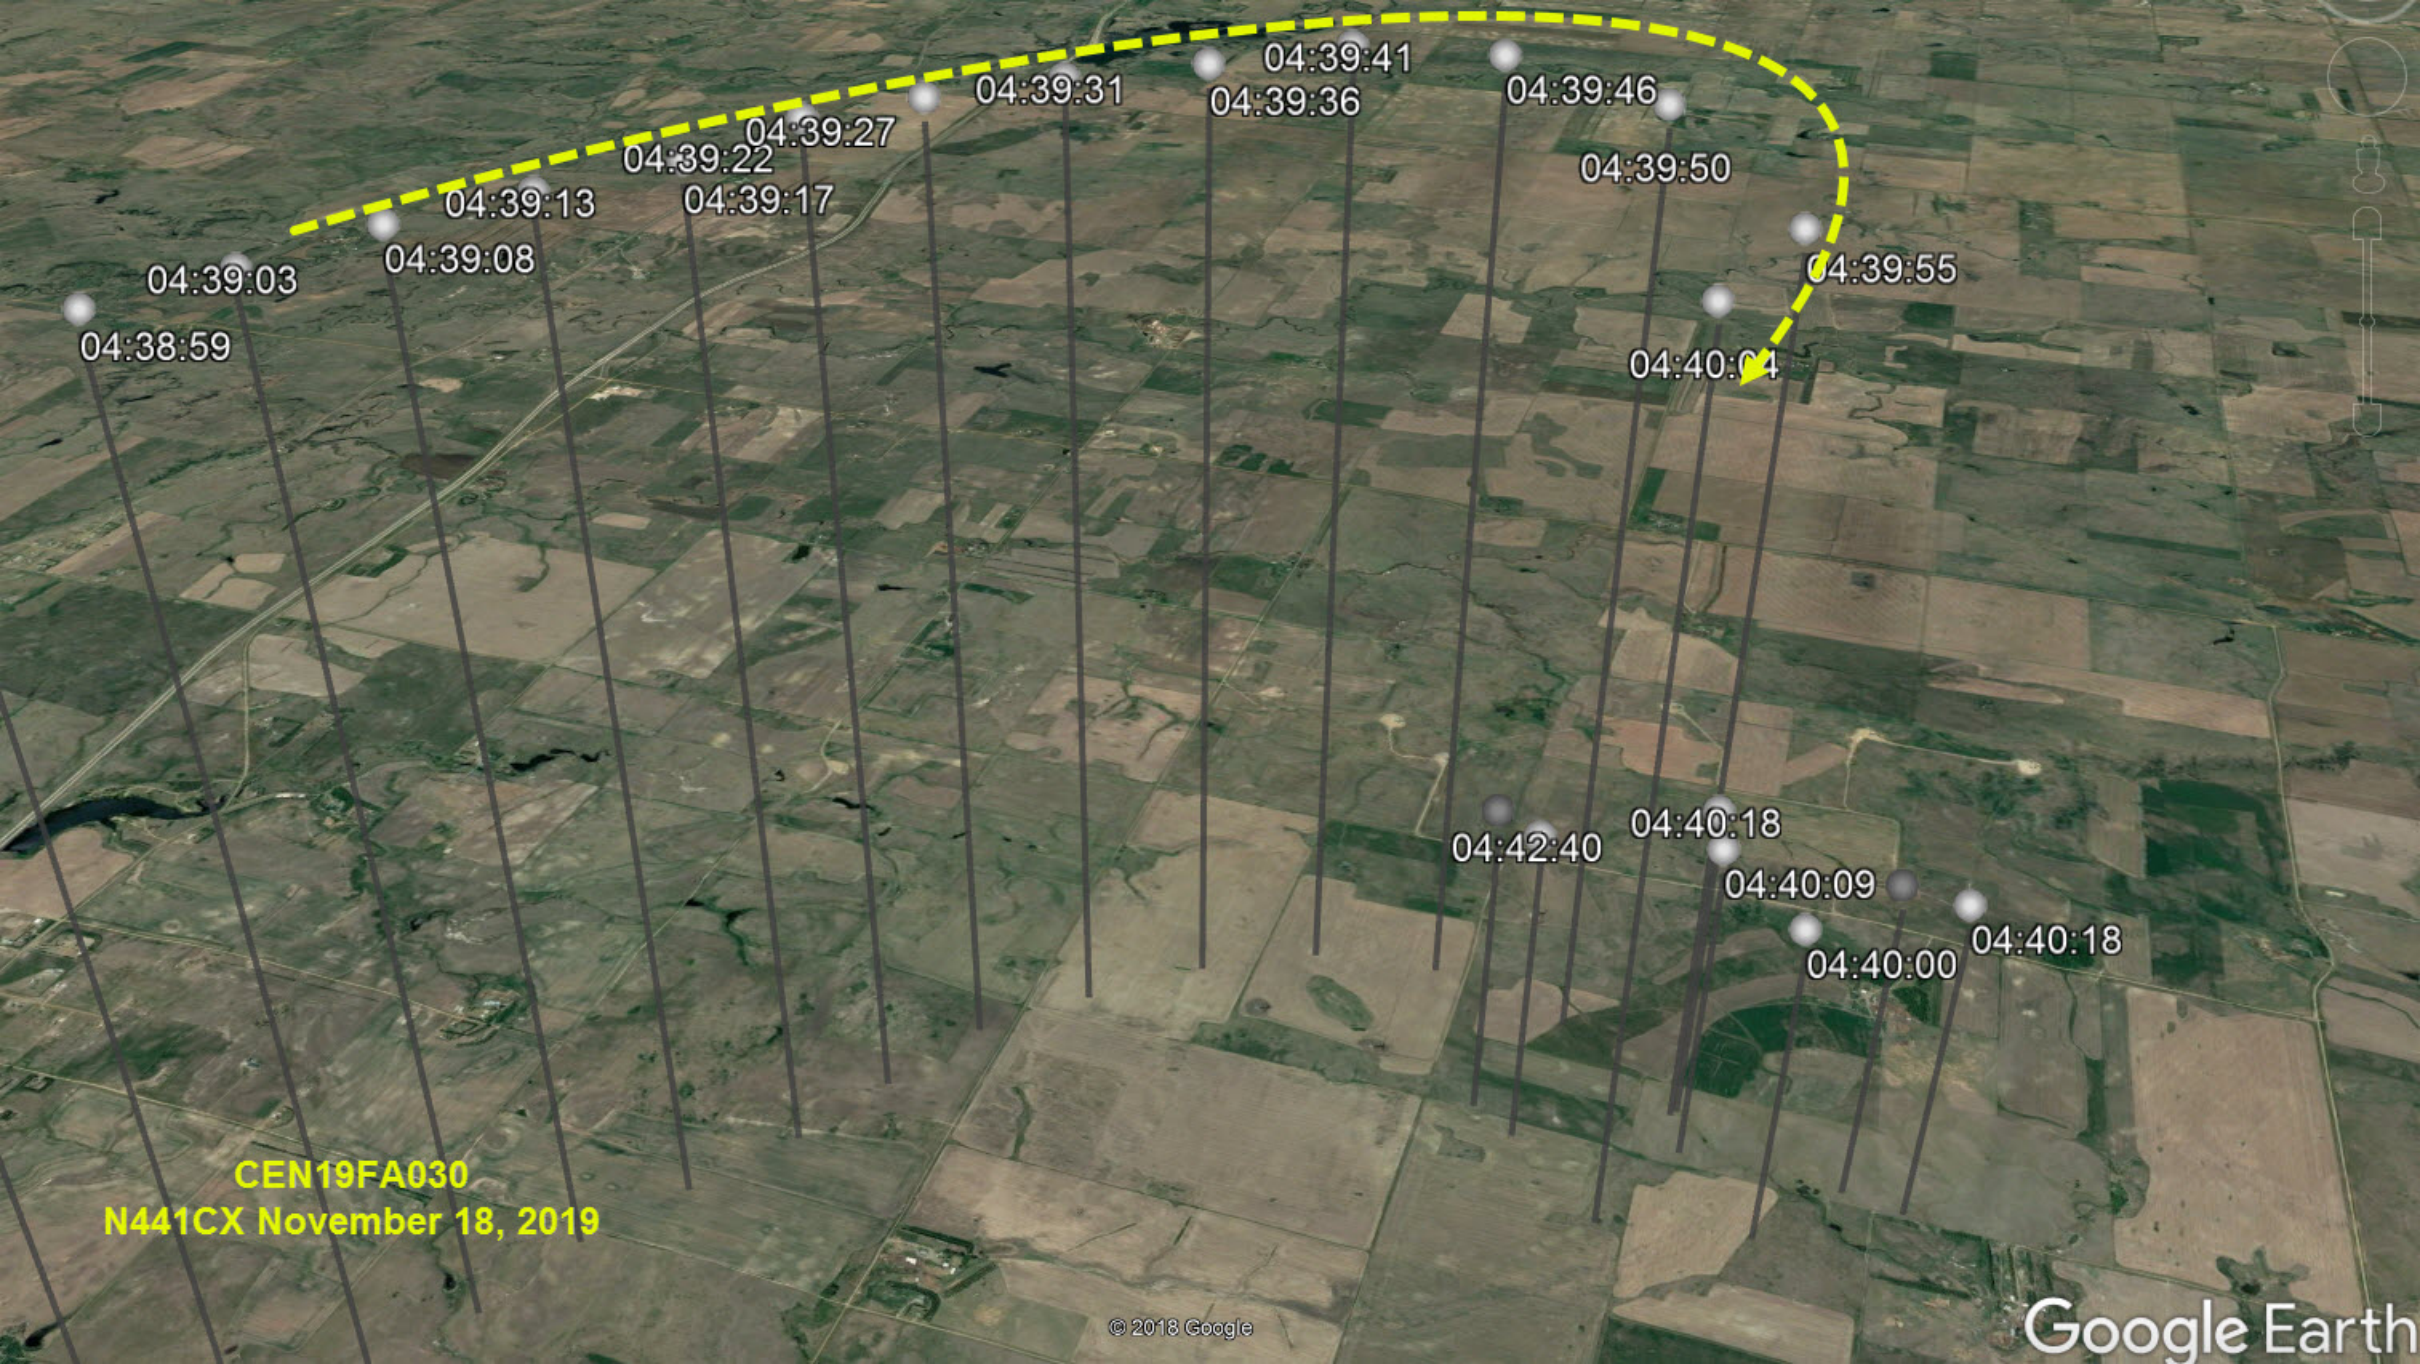

04:38:59
04:39:03

04:39:08
04:39:13

04:39:17
04:39:22
04:39:27

04:39:31

04:39:36
04:39:41

04:39:46

04:39:50

04:39:55

04:40:01

04:42:40

04:40:18

04:40:09

04:40:00

04:40:18

CEN19FA030
N441CX November 18, 2019

© 2018 Google

Google Earth