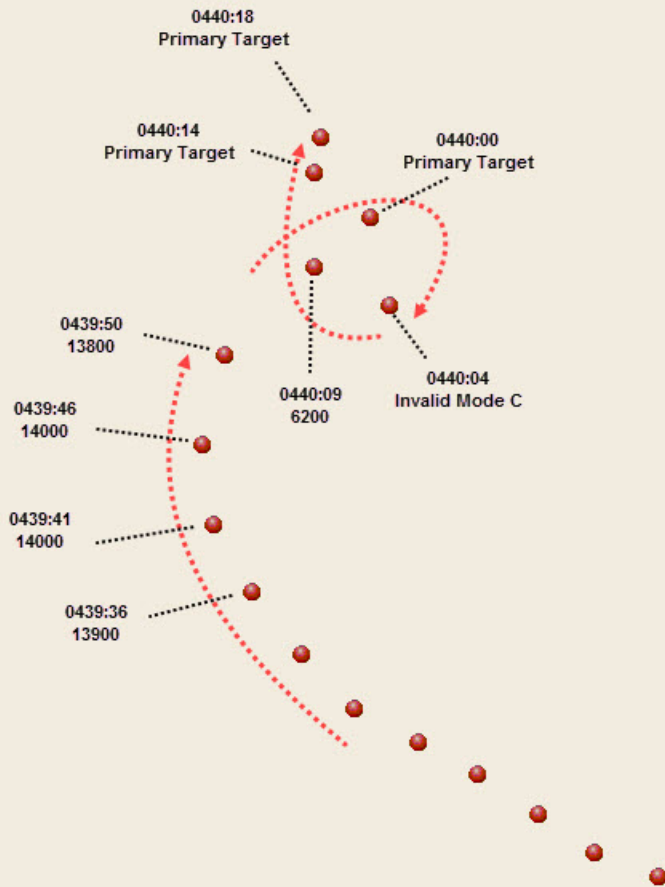

04:39:31

04:39:36
04:39:41

04:39:46

04:39:50

04:39:55

04:40:01

04:42:40

04:40:18

04:40:09

04:40:00

04:40:18

CEN19FA030
N441CX November 18, 2019

© 2018 Google

Google Earth

04:39:48 04:46:04
04:39:36 04:46:04
04:39:41 04:39:36
04:39:22 04:39:36
04:39:07
N441CX
04:38:48 04:38:40
04:38:39 04:38:26
04:38:10 04:38:02
04:38:18 04:38:02
04:37:49 04:37:34
04:37:04 04:37:15
04:37:16 04:37:01
04:36:51 04:36:51
04:36:30 04:36:28
04:36:15 04:36:09
04:36:00 04:36:05
04:35:50 04:35:46
04:35:30 04:35:41
04:35:20 04:35:22
04:35:10 04:35:03

© 2018 Google
Image Landsat / Copernicus

Google Earth