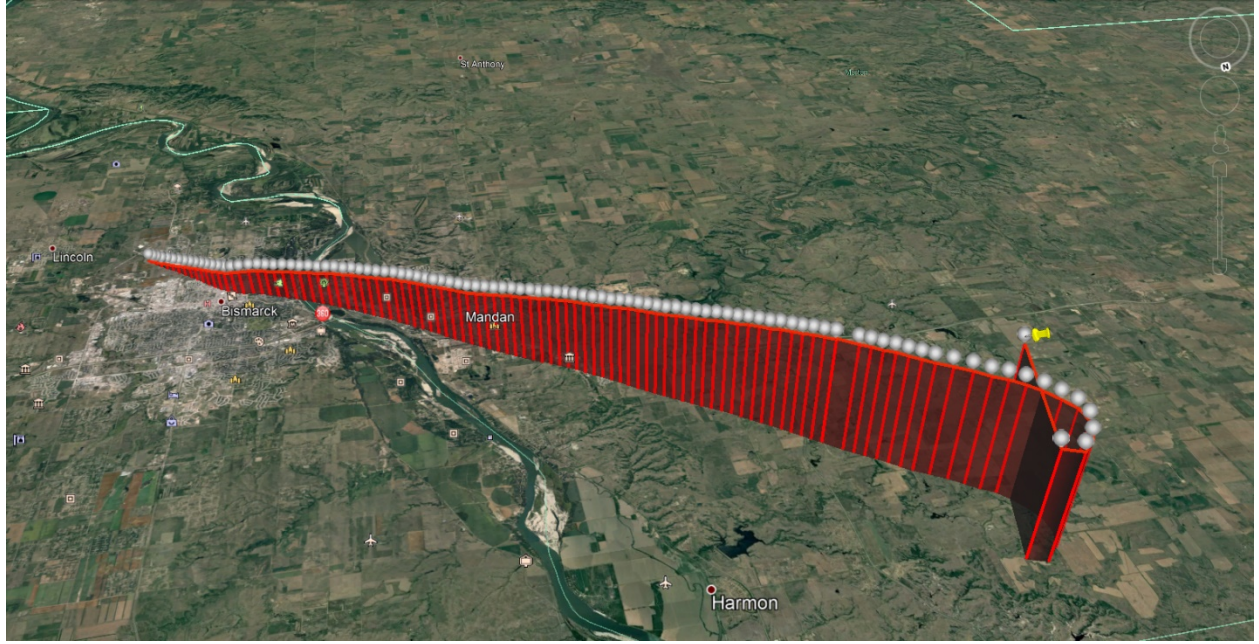

04:39:31

04:39:36
04:39:41

04:39:46

04:39:50

04:39:55

04:40:01

04:42:40

04:40:18

04:40:09

04:40:00

04:40:18

CEN19FA030
N441CX November 18, 2019

© 2018 Google

Google Earth

04:39:48 04:46:04
04:39:36 04:46:04
04:39:41 04:39:36
04:39:22 04:39:36
04:39:07
N441CX
04:38:48 04:38:40
04:38:39 04:38:26
04:38:10 04:38:02
04:38:18 04:38:02
04:37:49 04:37:34
04:37:04 04:37:15
04:37:16 04:37:01
04:36:51 04:36:51
04:36:30 04:36:28
04:36:15 04:36:09
04:36:00 04:36:05
04:35:50 04:35:46
04:35:30 04:35:41
04:35:20 04:35:22
04:35:10 04:35:03

© 2018 Google
Image Landsat / Copernicus

Google Earth