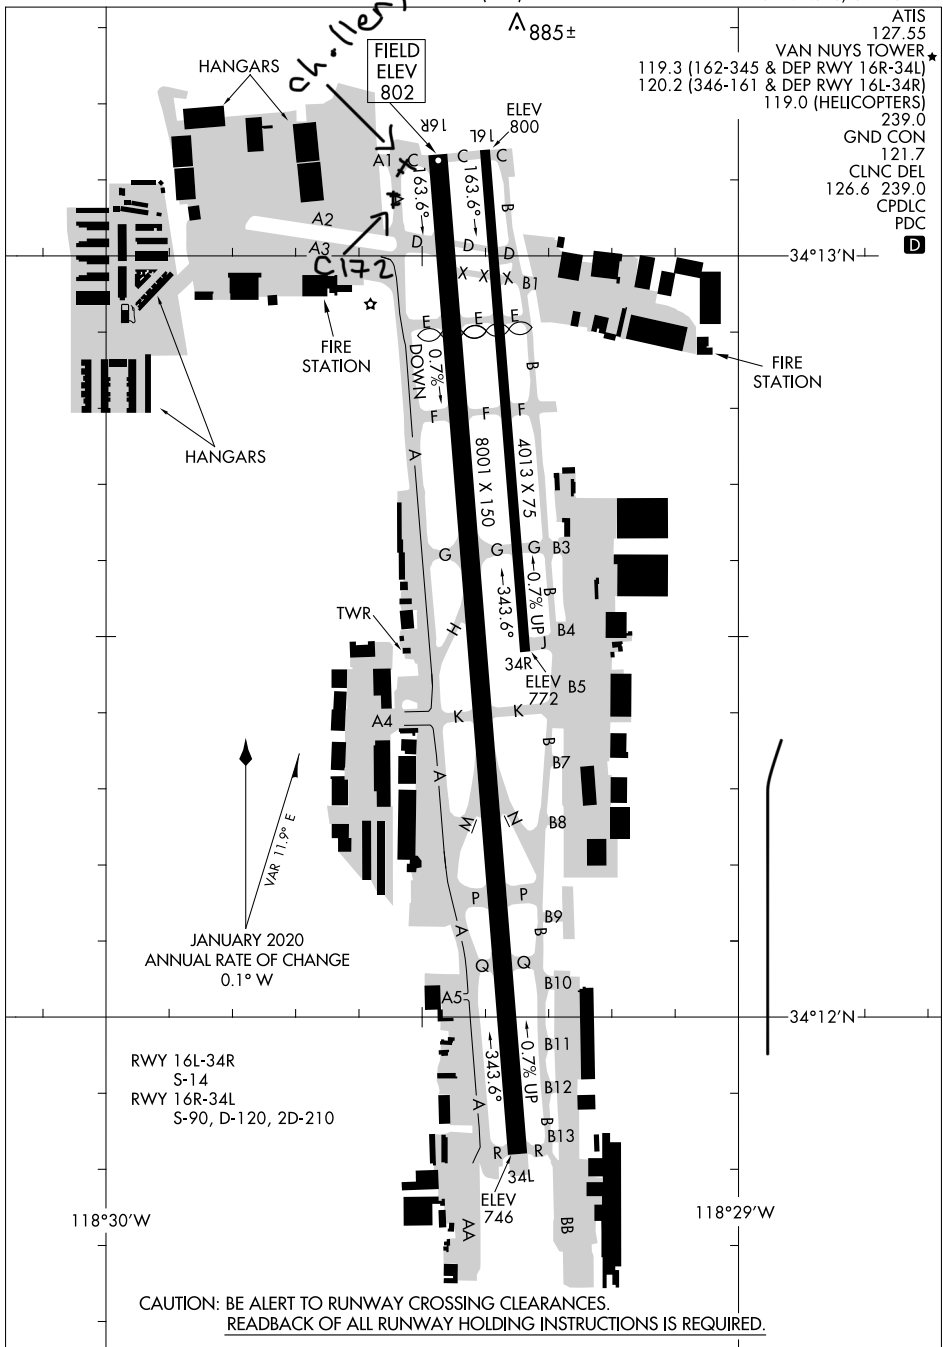

AIRPORT DIAGRAM

VAN NUYS (VNY)
VAN NUYS, CALIFORNIA

SW-3, 24 MAR 2022 to 21 APR 2022

SW-3, 24 MAR 2022 to 21 APR 2022

CAUTION: BE ALERT TO RUNWAY CROSSING CLEARANCES.
RECALL OF ALL RUNWAY HOLDING INSTRUCTIONS IS REQUIRED.

AIRPORT DIAGRAM

VAN NUYS, CALIFORNIA
VAN NUYS (VNY)