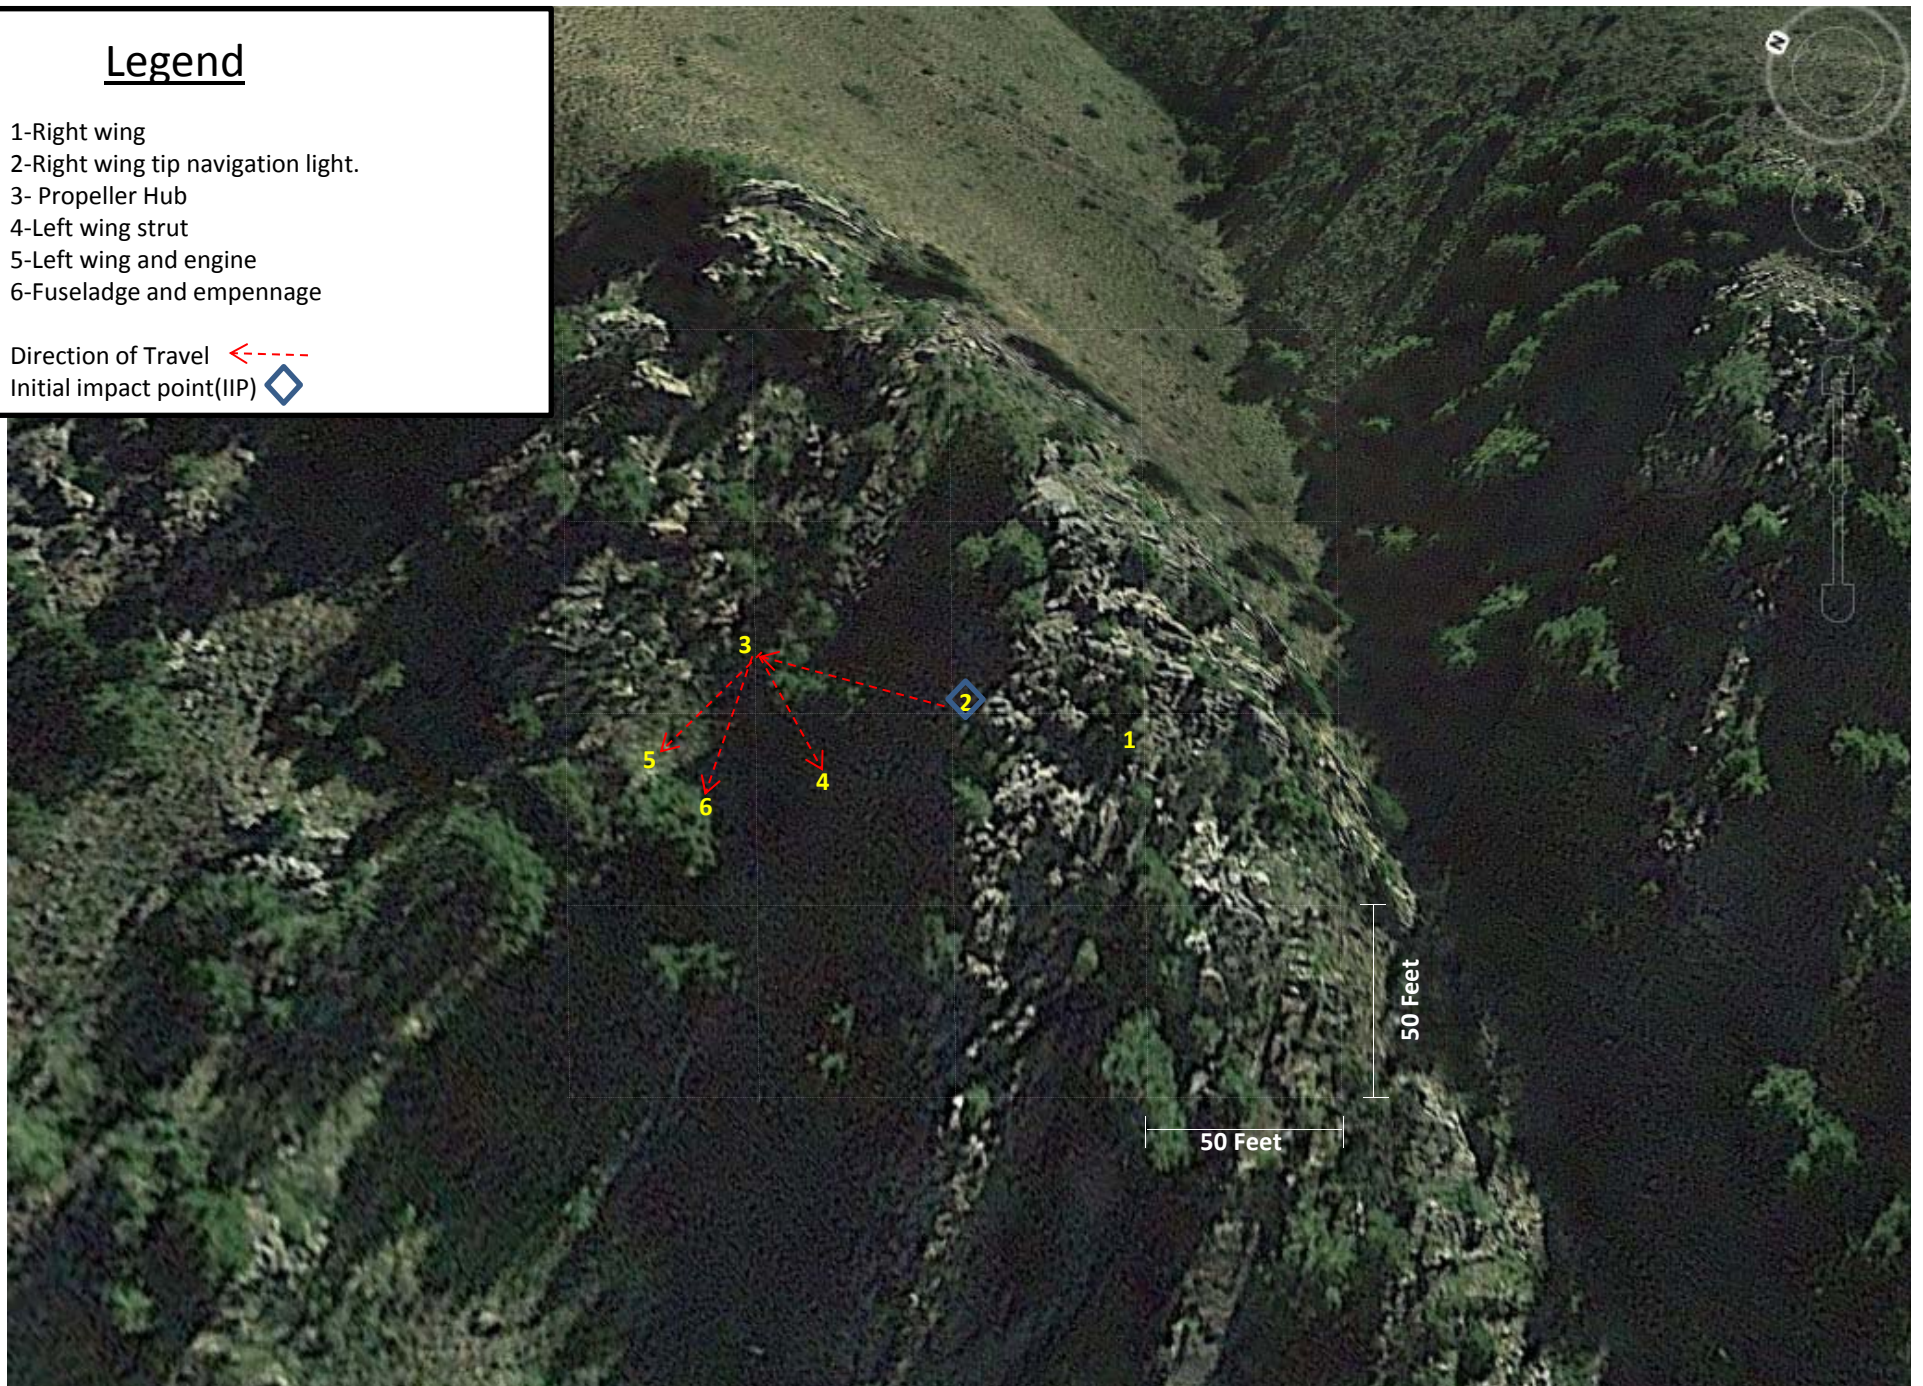

Legend

- 1-Right wing
- 2-Right wing tip navigation light.
- 3- Propeller Hub
- 4-Left wing strut
- 5-Left wing and engine
- 6-Fuseladge and empennage

Direction of Travel ← - - - -

Initial impact point(IIP) ◊

NOT TO SCALE