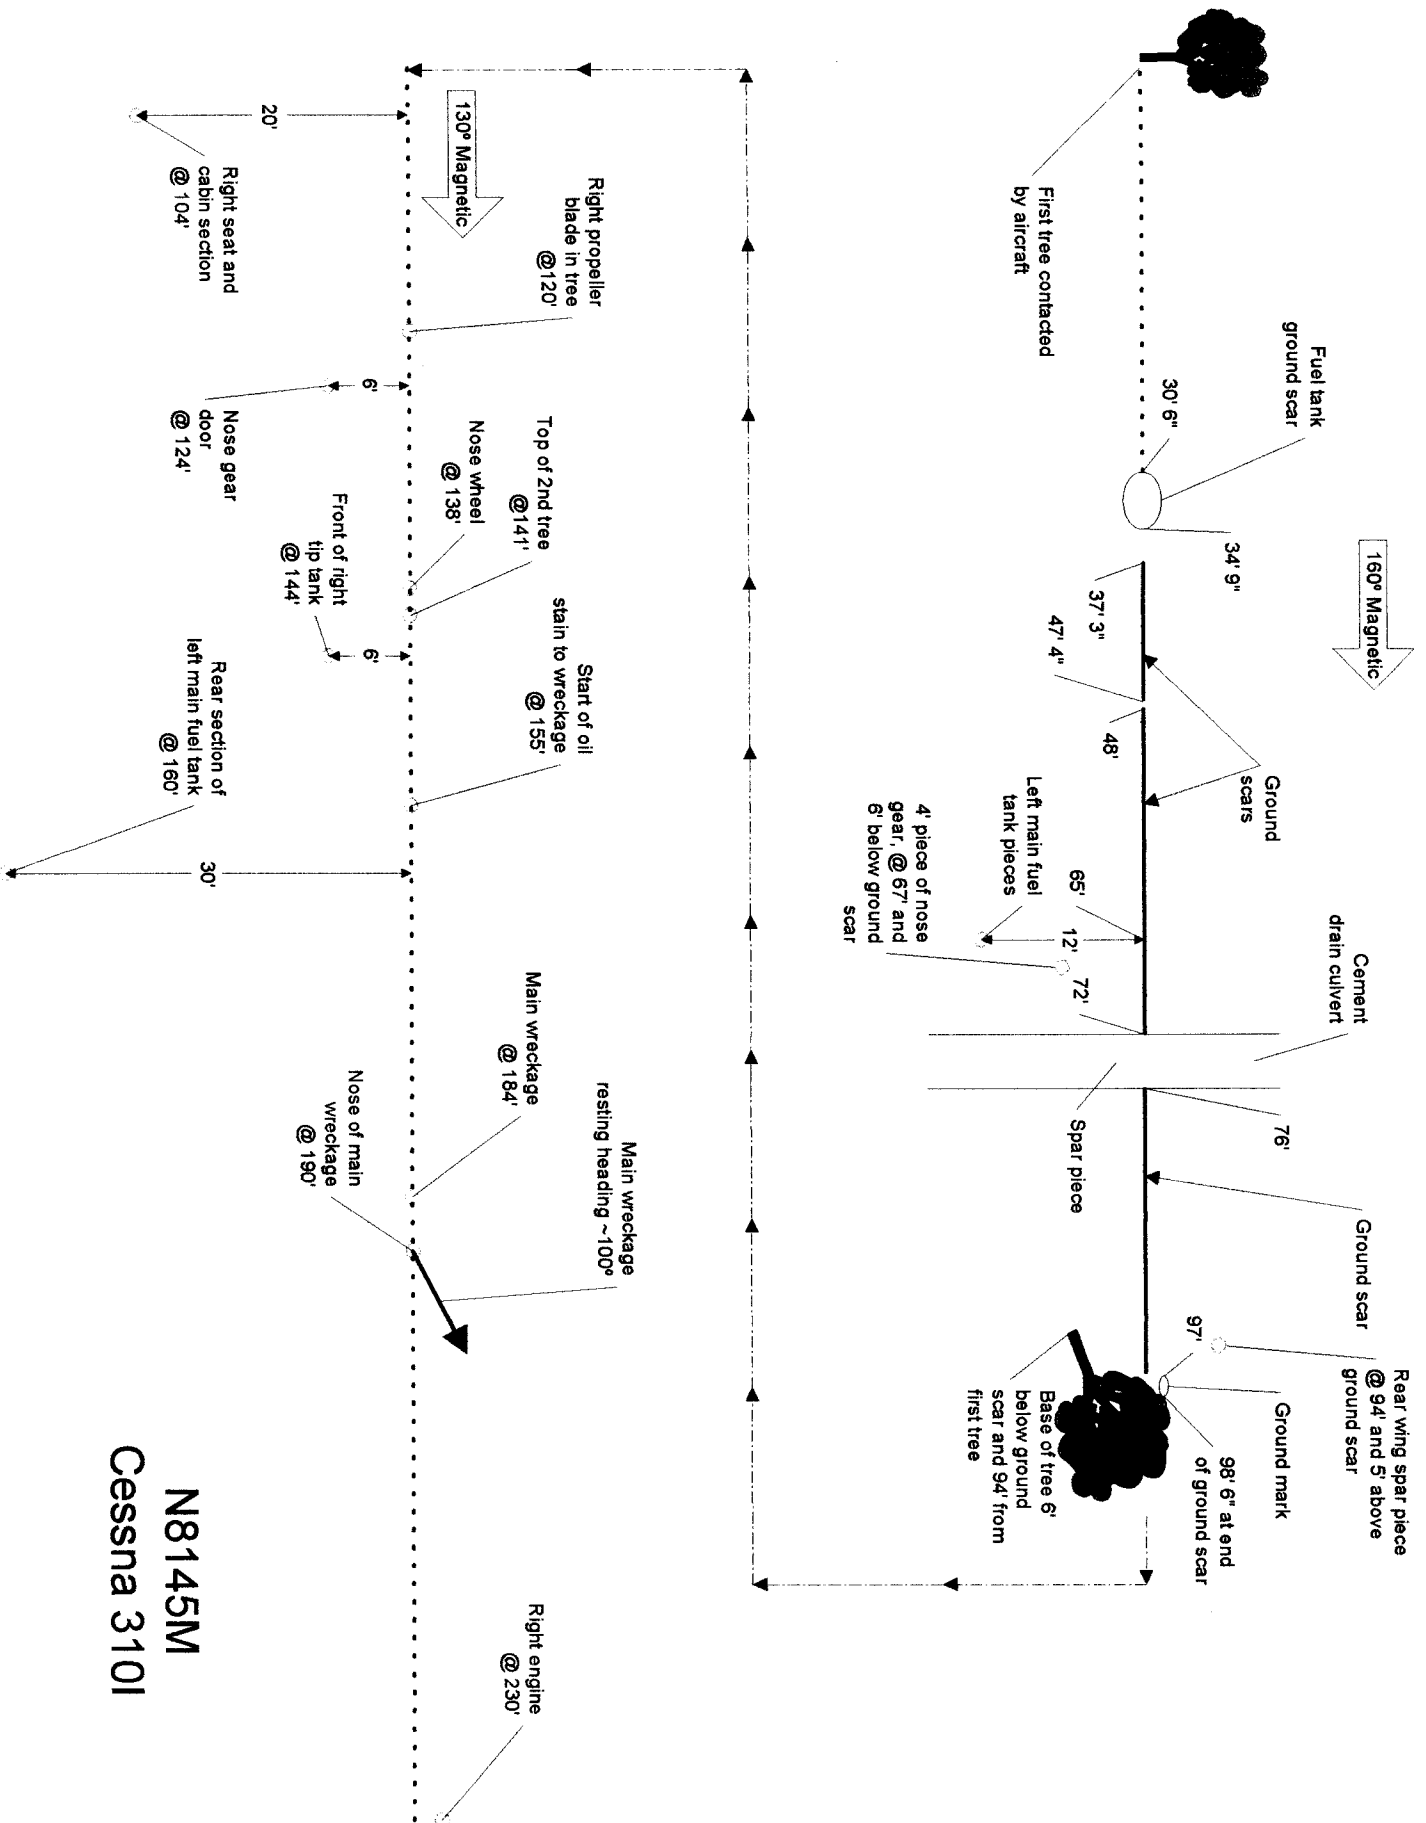

Possible flight path

EUSSES

N8145M
Cessna 3101