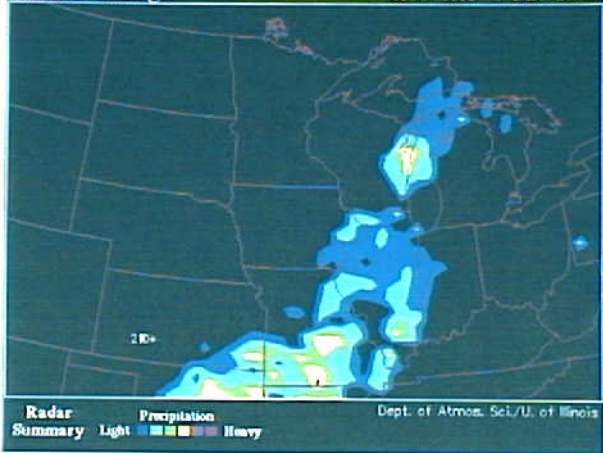

Radar Image

2135 GMT 9 DEC 1999

[← Return to Radar Image Request Page](#)

[← Return to Weather Visualizer Home Page](#)