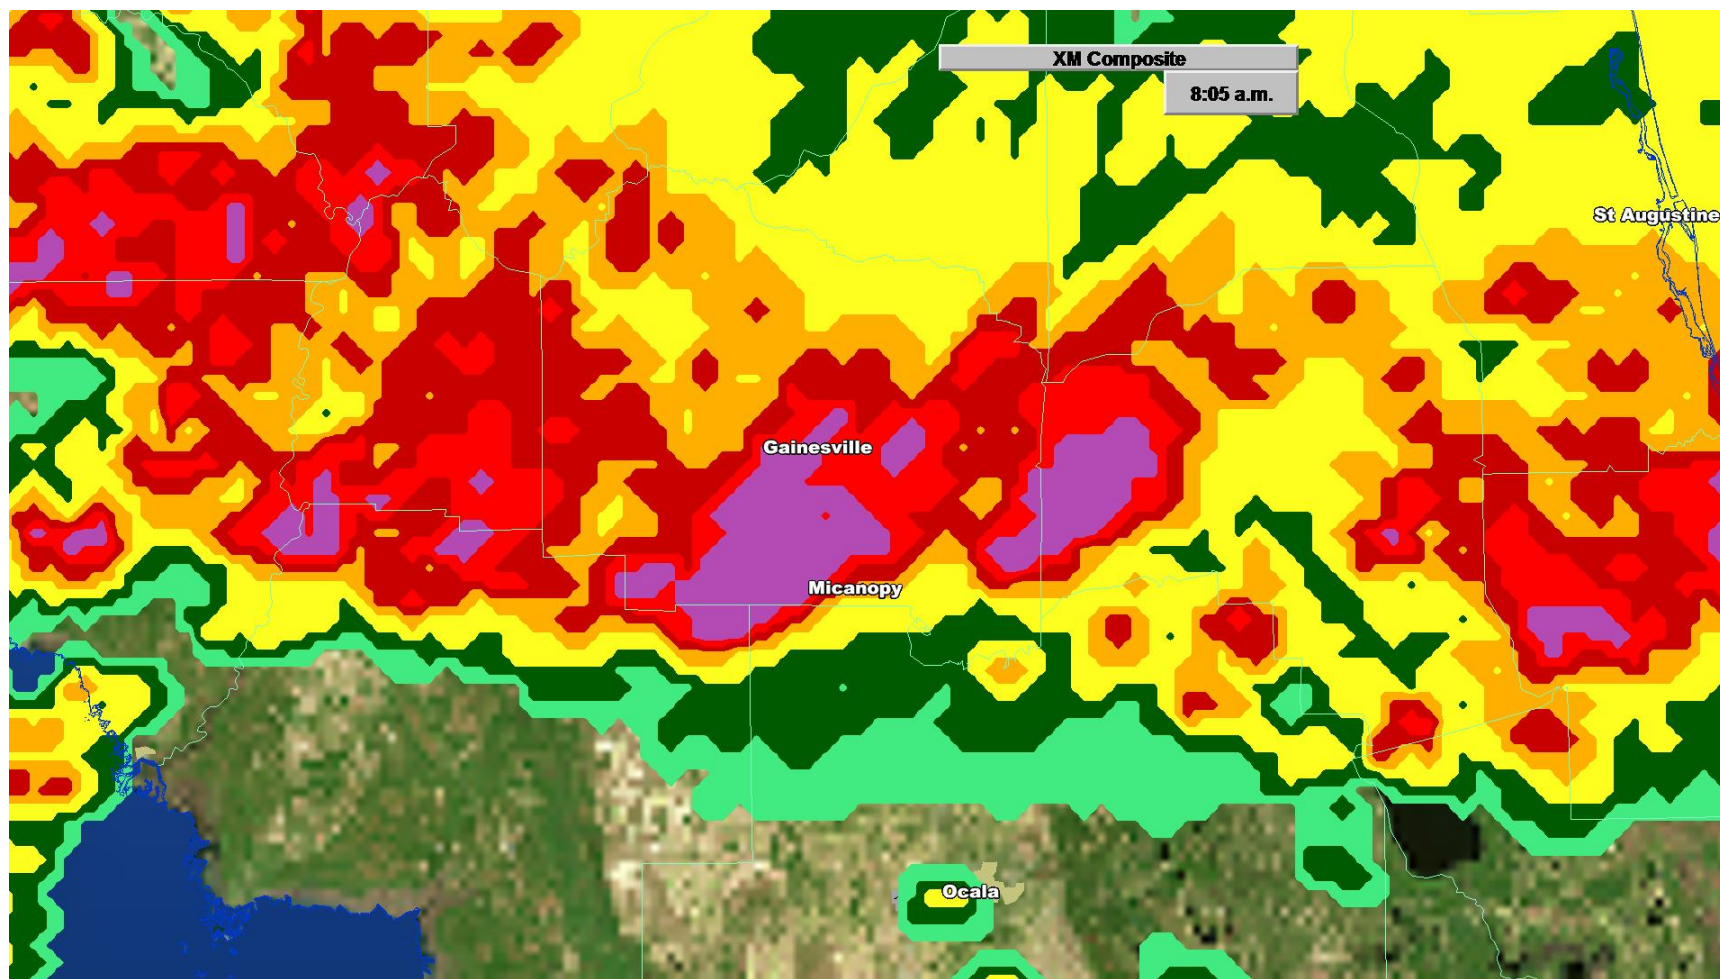

XM COMPOSITE 7:45AM CDT / 8:45 EDT

XM COMPOSITE 7:50AM CDT / 8:50 EDT

XM COMPOSITE 7:55AM CDT / 8:55 EDT

XM COMPOSITE 8:00AM CDT / 9:00 EDT

XM COMPOSITE 8:05AM CDT / 9:05 EDT

XM COMPOSITE 8:10AM CDT / 9:10 EDT

XM COMPOSITE 8:15AM CDT / 9:15 EDT