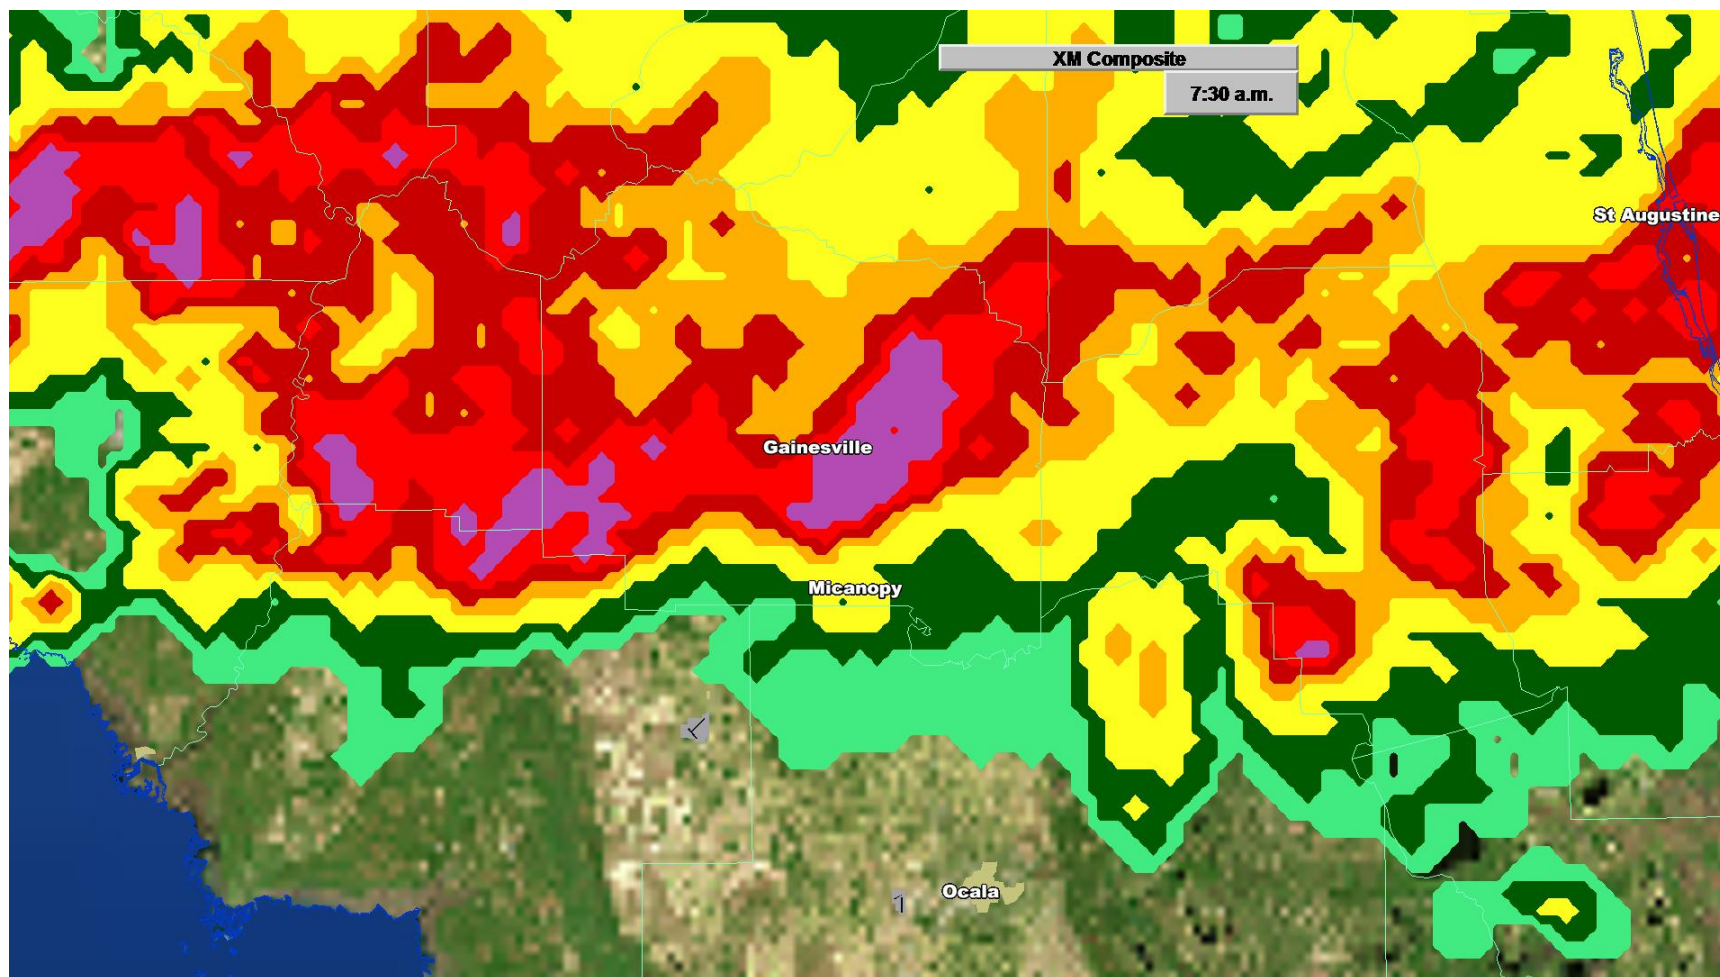

XM COMPOSITE 7:15AM CDT / 8:15 EDT

XM COMPOSITE 7:20AM CDT / 8:20 EDT

XM COMPOSITE 7:25AM CDT / 8:25 EDT

XM COMPOSITE 7:30AM CDT / 8:30 EDT

XM COMPOSITE 7:35AM CDT / 8:35 EDT

XM COMPOSITE 7:40AM CDT / 8:40 EDT

XM COMPOSITE 7:45AM CDT / 8:45 EDT

XM COMPOSITE 7:50AM CDT / 8:50 EDT

XM COMPOSITE 7:55AM CDT / 8:55 EDT

XM COMPOSITE 8:00AM CDT / 9:00 EDT

XM COMPOSITE 8:05AM CDT / 9:05 EDT

XM COMPOSITE 8:10AM CDT / 9:10 EDT