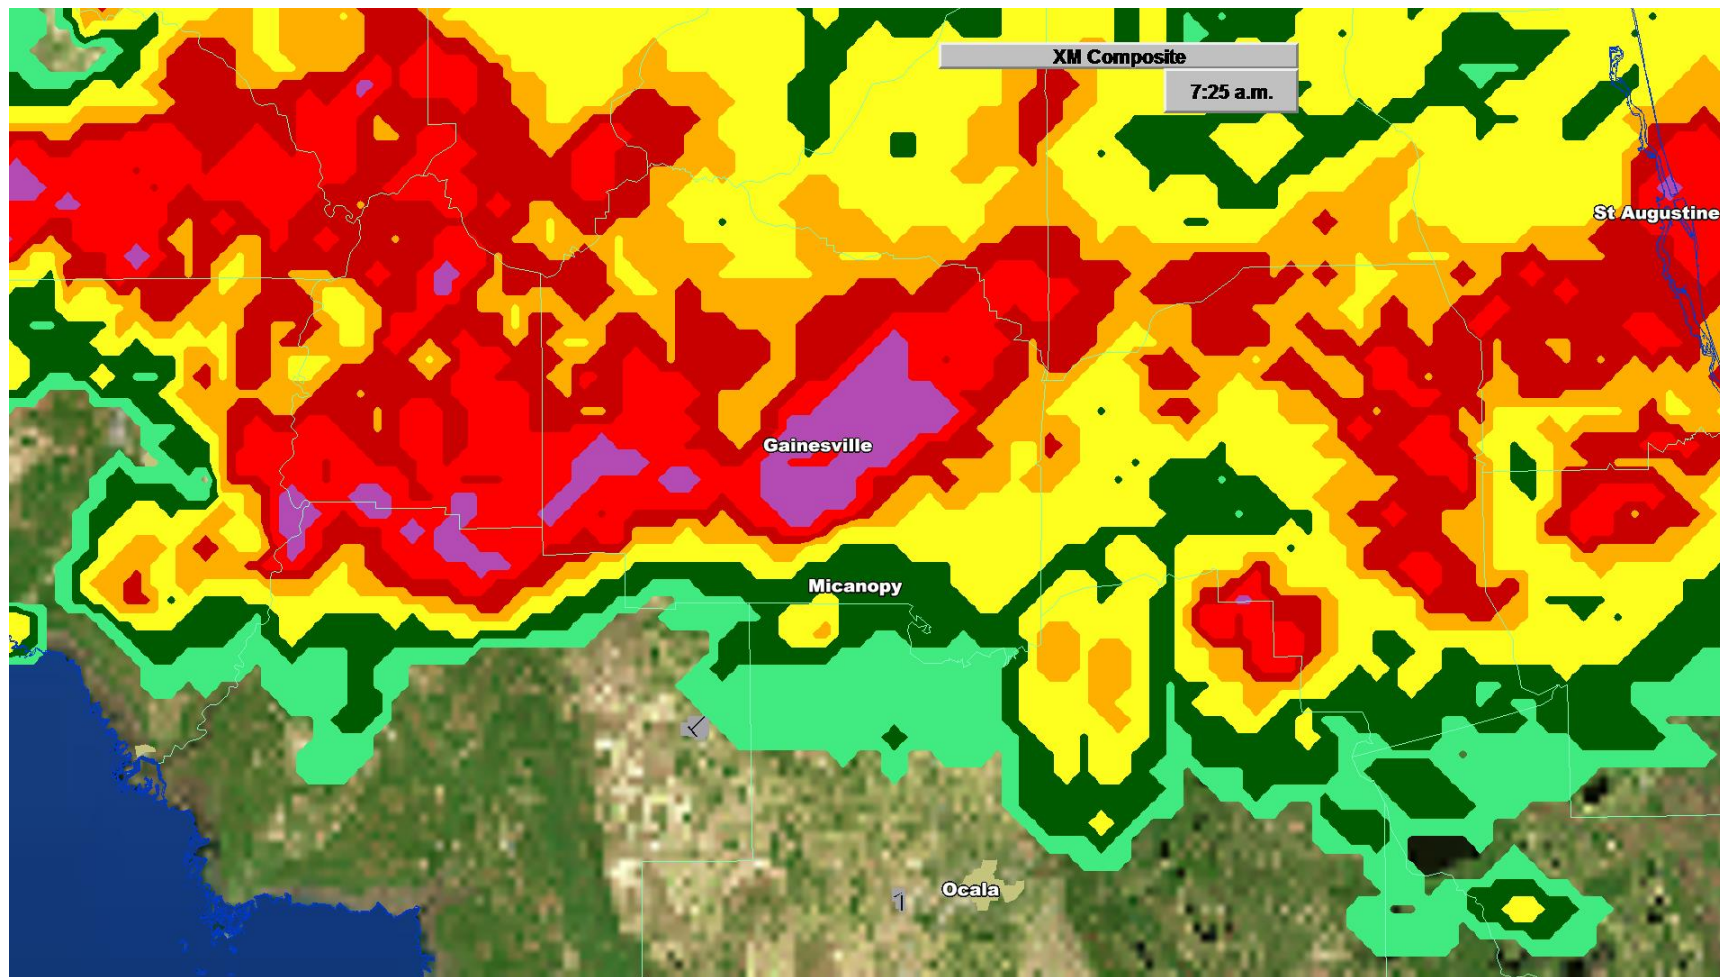

XM COMPOSITE 7:15AM CDT / 8:15 EDT

XM COMPOSITE 7:20AM CDT / 8:20 EDT

XM COMPOSITE 7:25AM CDT / 8:25 EDT

XM COMPOSITE 7:30AM CDT / 8:30 EDT

XM COMPOSITE 7:35AM CDT / 8:35 EDT

XM COMPOSITE 7:40AM CDT / 8:40 EDT

XM COMPOSITE 7:45AM CDT / 8:45 EDT

XM COMPOSITE 7:50AM CDT / 8:50 EDT

XM COMPOSITE 7:55AM CDT / 8:55 EDT

XM COMPOSITE 8:00AM CDT / 9:00 EDT

XM COMPOSITE 8:05AM CDT / 9:05 EDT

XM COMPOSITE 8:10AM CDT / 9:10 EDT

XM COMPOSITE 8:15AM CDT / 9:15 EDT