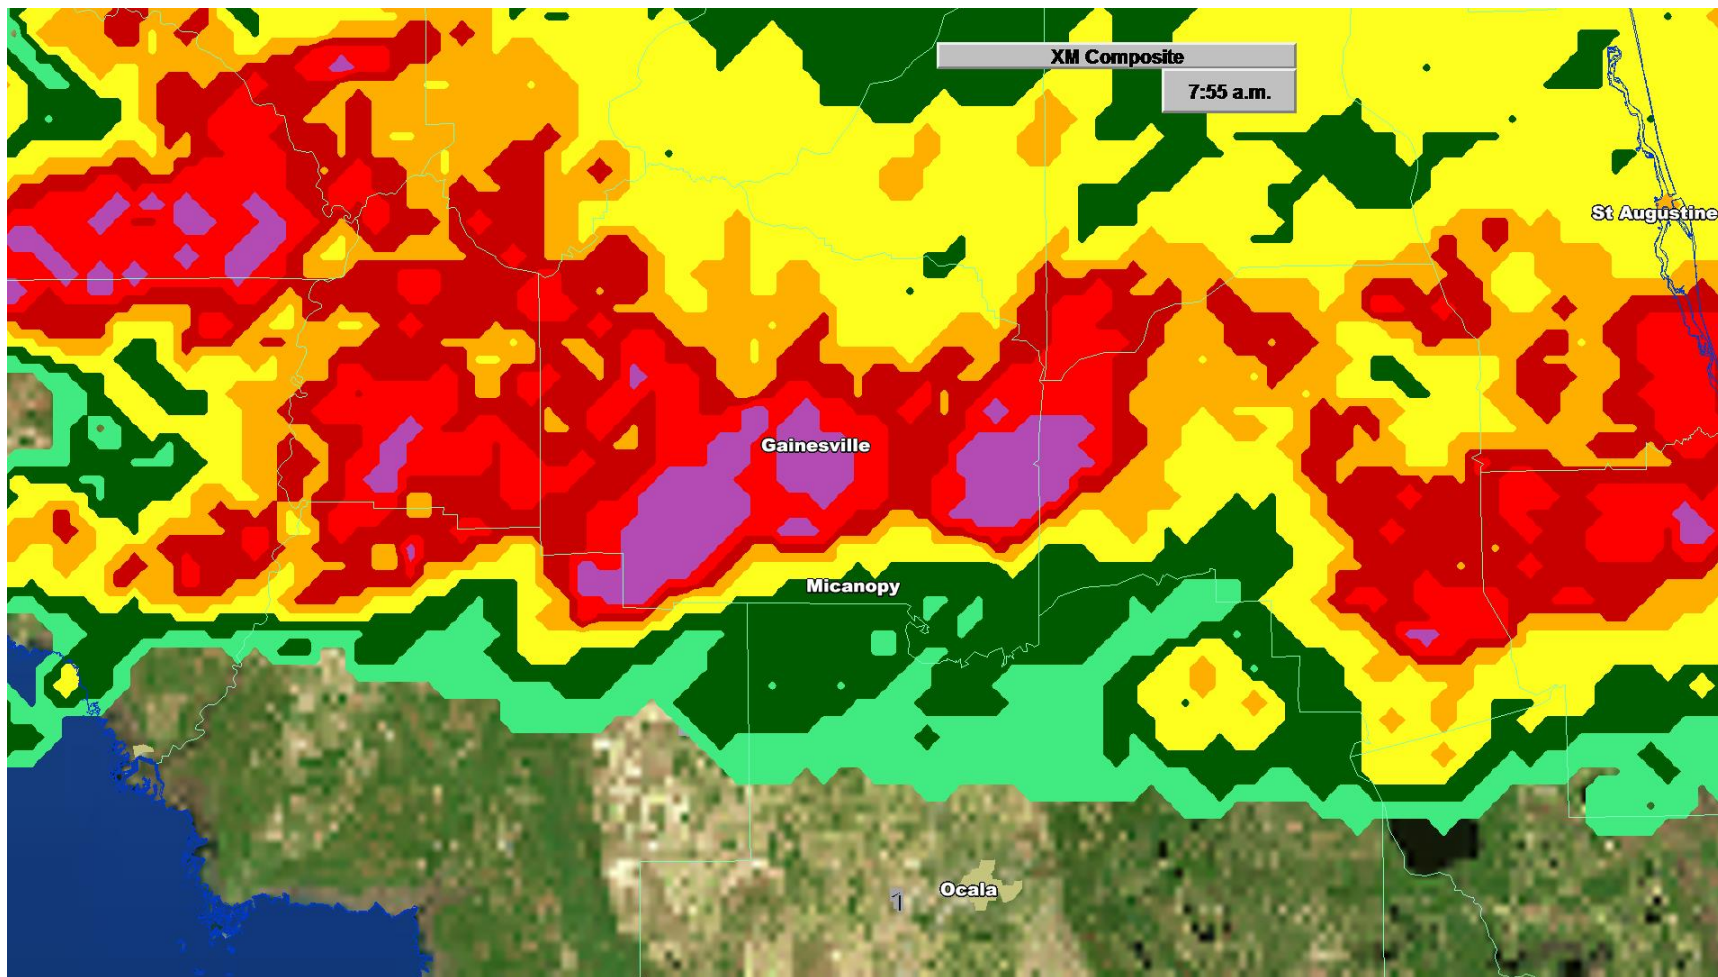

XM COMPOSITE 7:15AM CDT / 8:15 EDT

XM COMPOSITE 7:20AM CDT / 8:20 EDT

XM COMPOSITE 7:25AM CDT / 8:25 EDT

XM COMPOSITE 7:30AM CDT / 8:30 EDT

XM COMPOSITE 7:35AM CDT / 8:35 EDT

XM COMPOSITE 7:40AM CDT / 8:40 EDT

XM COMPOSITE 7:45AM CDT / 8:45 EDT

XM COMPOSITE 7:50AM CDT / 8:50 EDT

XM COMPOSITE 7:55AM CDT / 8:55 EDT

XM COMPOSITE 8:00AM CDT / 9:00 EDT

XM COMPOSITE 8:05AM CDT / 9:05 EDT

XM COMPOSITE 8:10AM CDT / 9:10 EDT