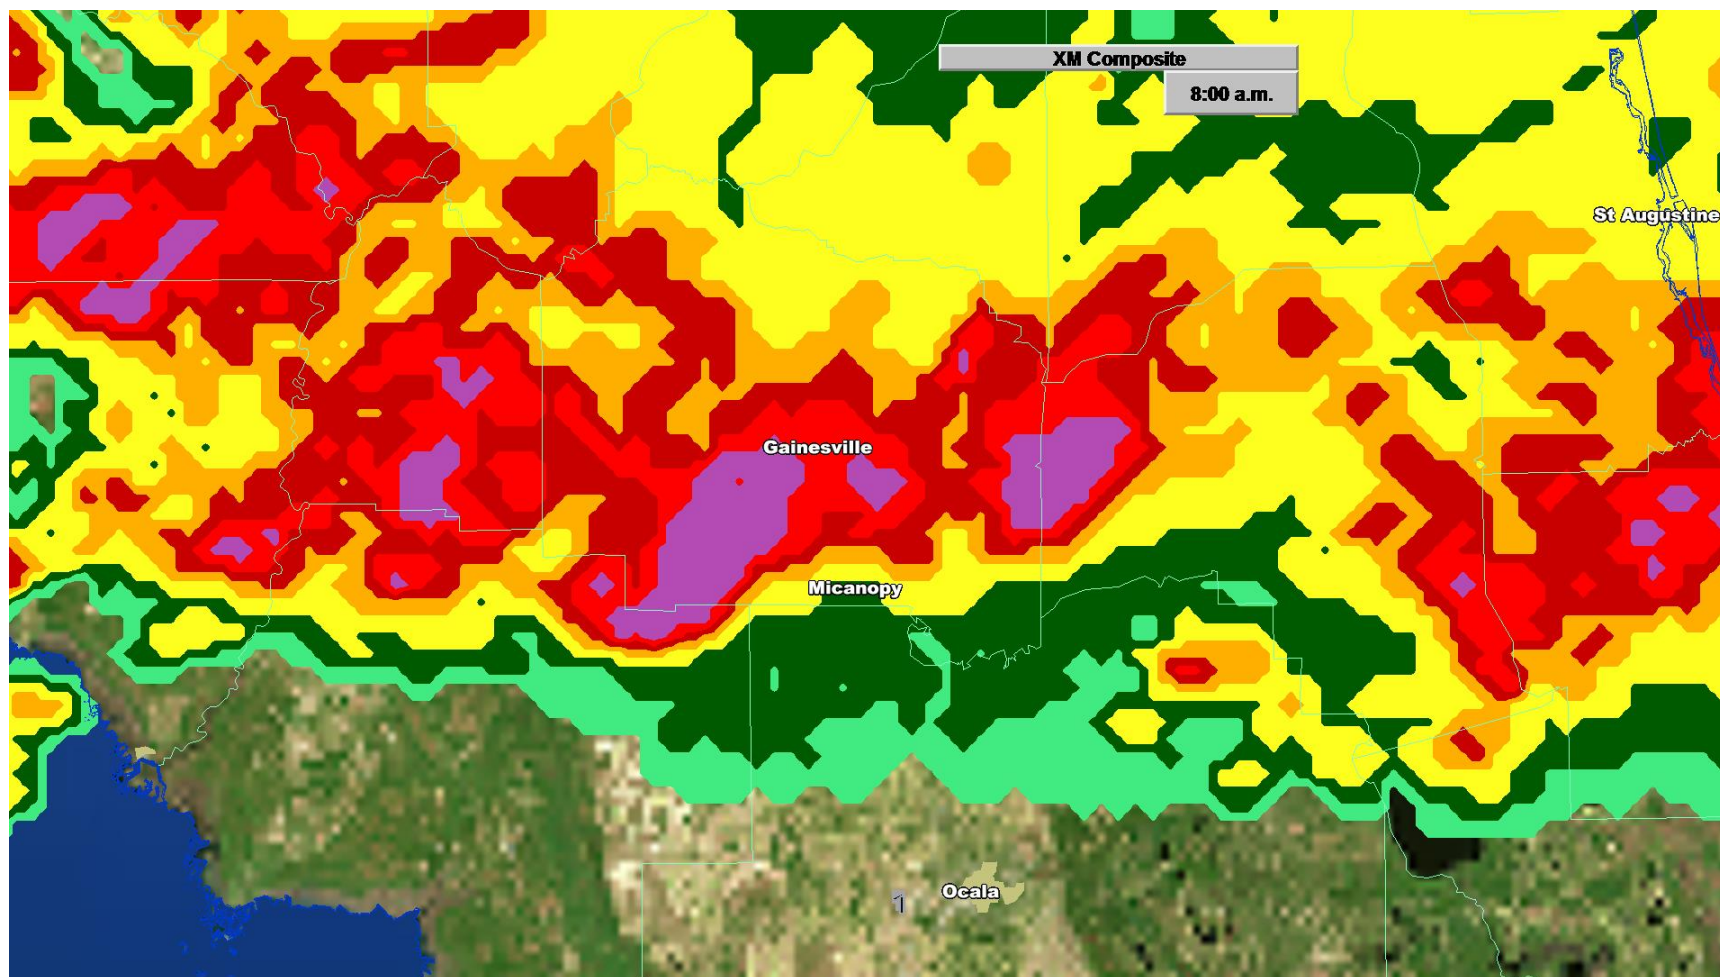

XM COMPOSITE 7:45AM CDT / 8:45 EDT

XM COMPOSITE 7:50AM CDT / 8:50 EDT

XM COMPOSITE 7:55AM CDT / 8:55 EDT

XM COMPOSITE 8:00AM CDT / 9:00 EDT

XM COMPOSITE 8:05AM CDT / 9:05 EDT

XM COMPOSITE 8:10AM CDT / 9:10 EDT

XM COMPOSITE 8:15AM CDT / 9:15 EDT