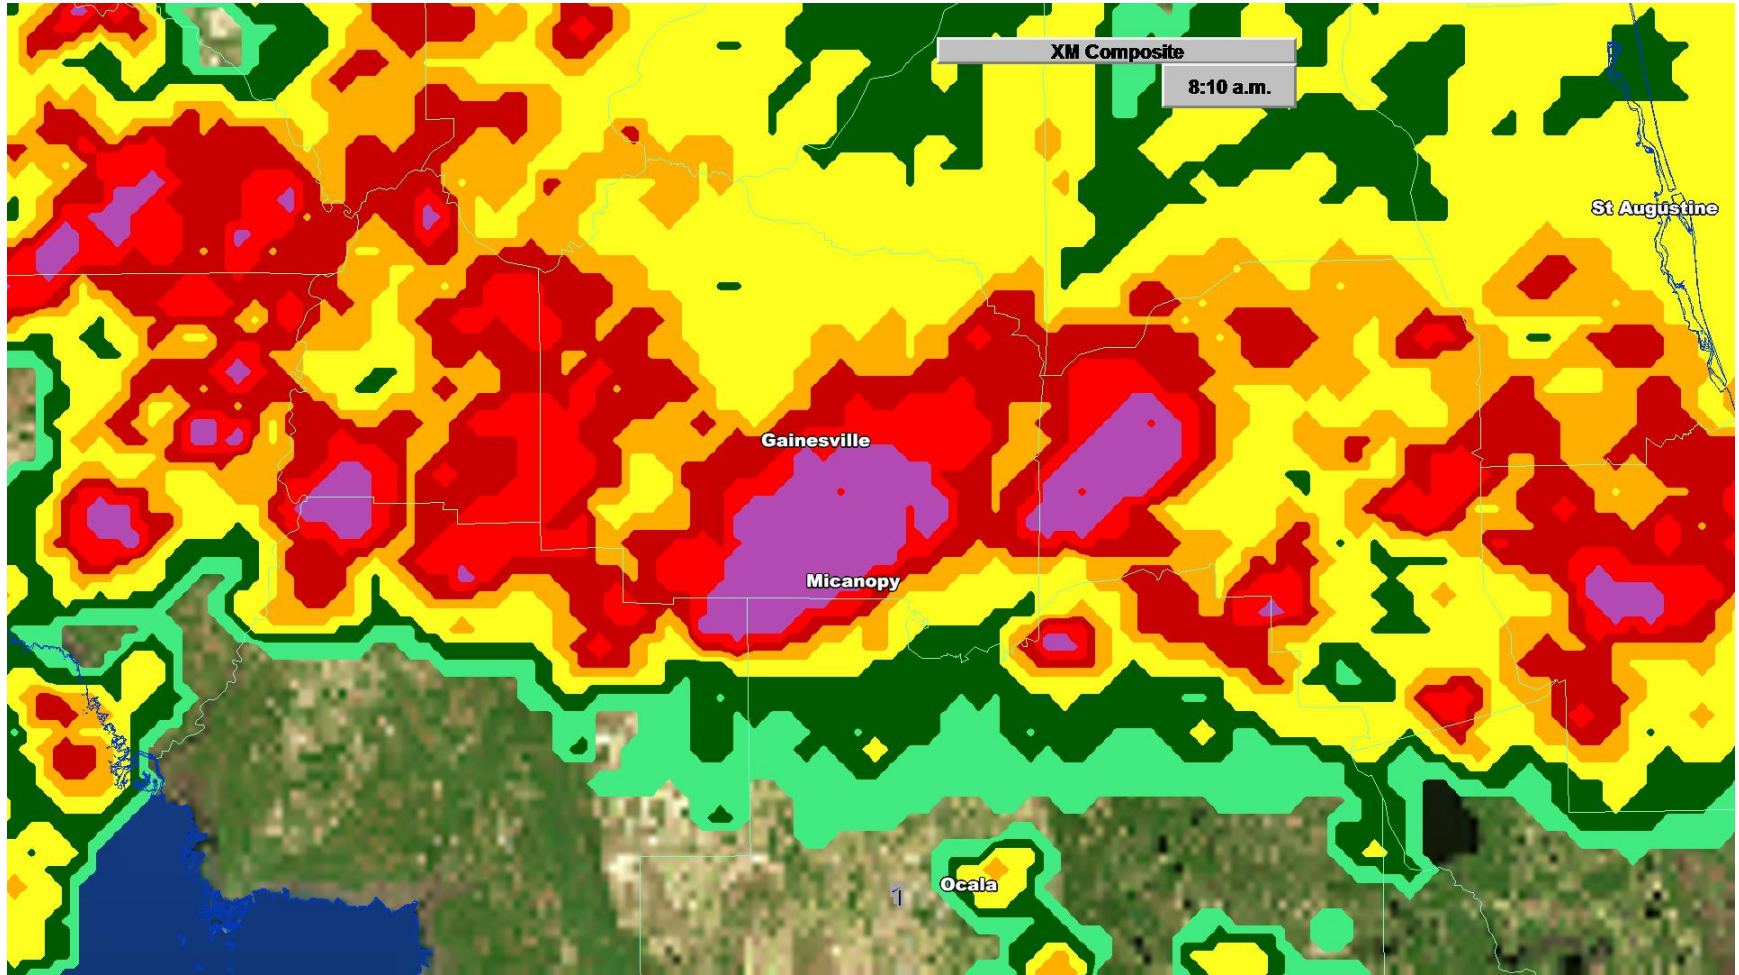

XM COMPOSITE 7:45AM CDT / 8:45 EDT

XM COMPOSITE 7:50AM CDT / 8:50 EDT

XM COMPOSITE 7:55AM CDT / 8:55 EDT

XM COMPOSITE 8:00AM CDT / 9:00 EDT

XM COMPOSITE 8:05AM CDT / 9:05 EDT

XM COMPOSITE 8:10AM CDT / 9:10 EDT

XM COMPOSITE 8:15AM CDT / 9:15 EDT