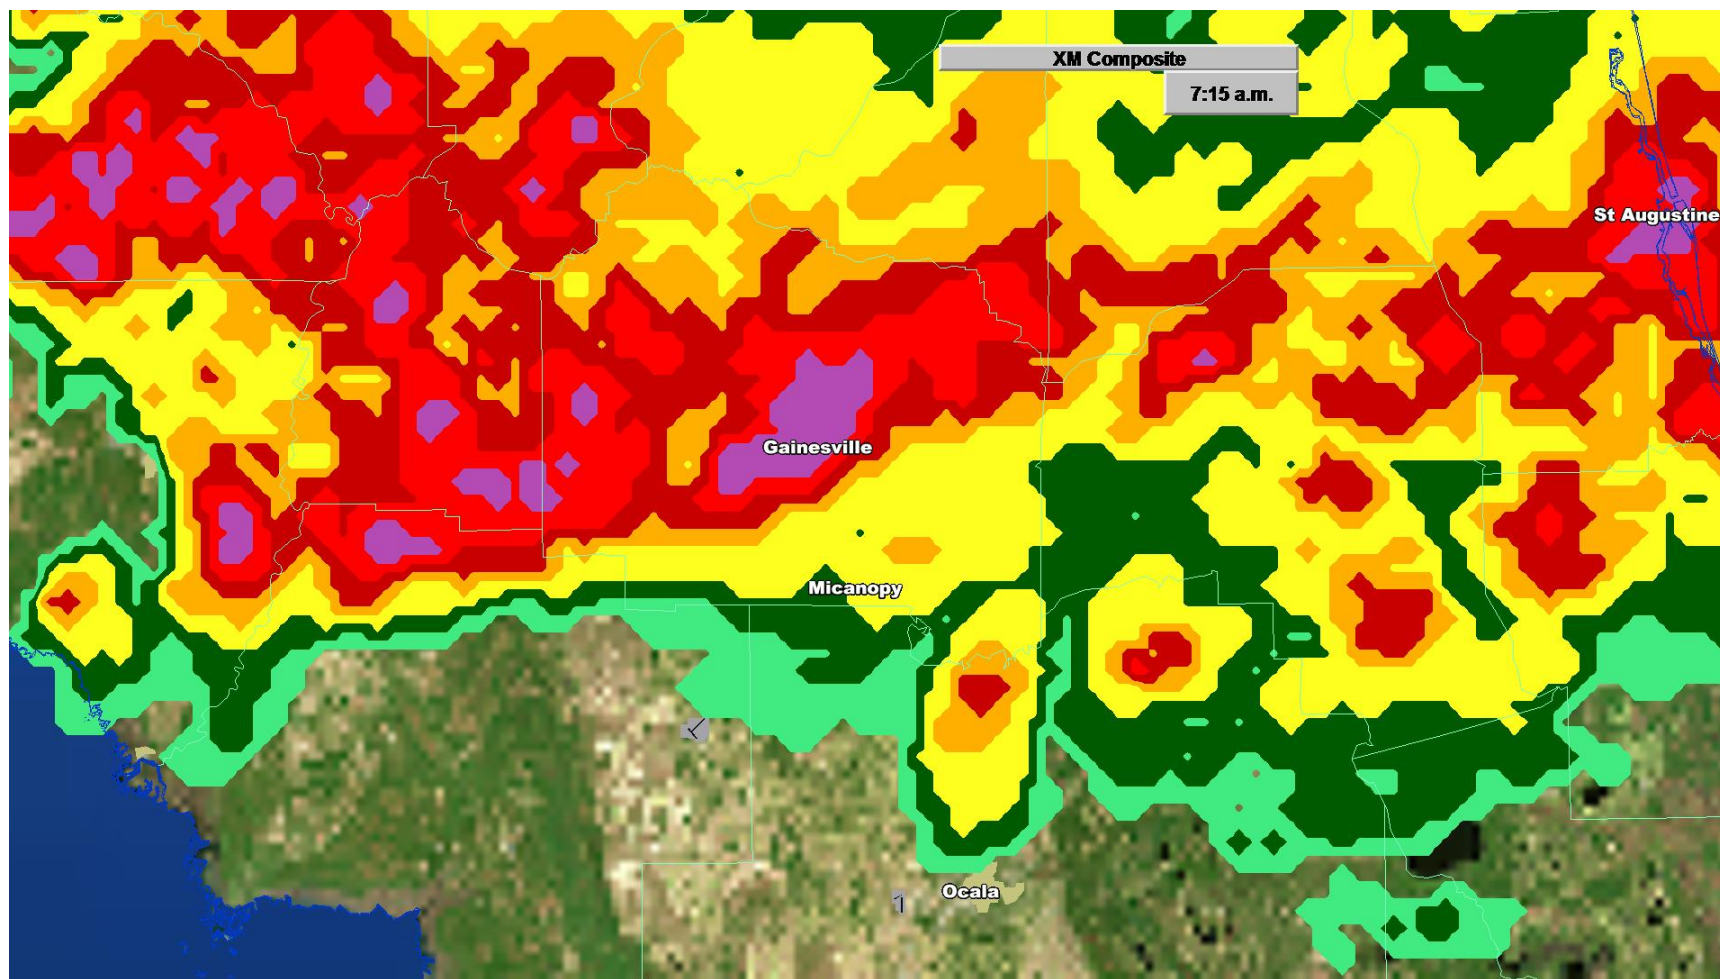

XM COMPOSITE 7:15AM CDT / 8:15 EDT

XM COMPOSITE 7:20AM CDT / 8:20 EDT

XM COMPOSITE 7:25AM CDT / 8:25 EDT

XM COMPOSITE 7:30AM CDT / 8:30 EDT

XM COMPOSITE 7:35AM CDT / 8:35 EDT

XM COMPOSITE 7:40AM CDT / 8:40 EDT

XM COMPOSITE 7:45AM CDT / 8:45 EDT

XM COMPOSITE 7:50AM CDT / 8:50 EDT

XM COMPOSITE 7:55AM CDT / 8:55 EDT

XM COMPOSITE 8:00AM CDT / 9:00 EDT

XM COMPOSITE 8:05AM CDT / 9:05 EDT

XM COMPOSITE 8:10AM CDT / 9:10 EDT