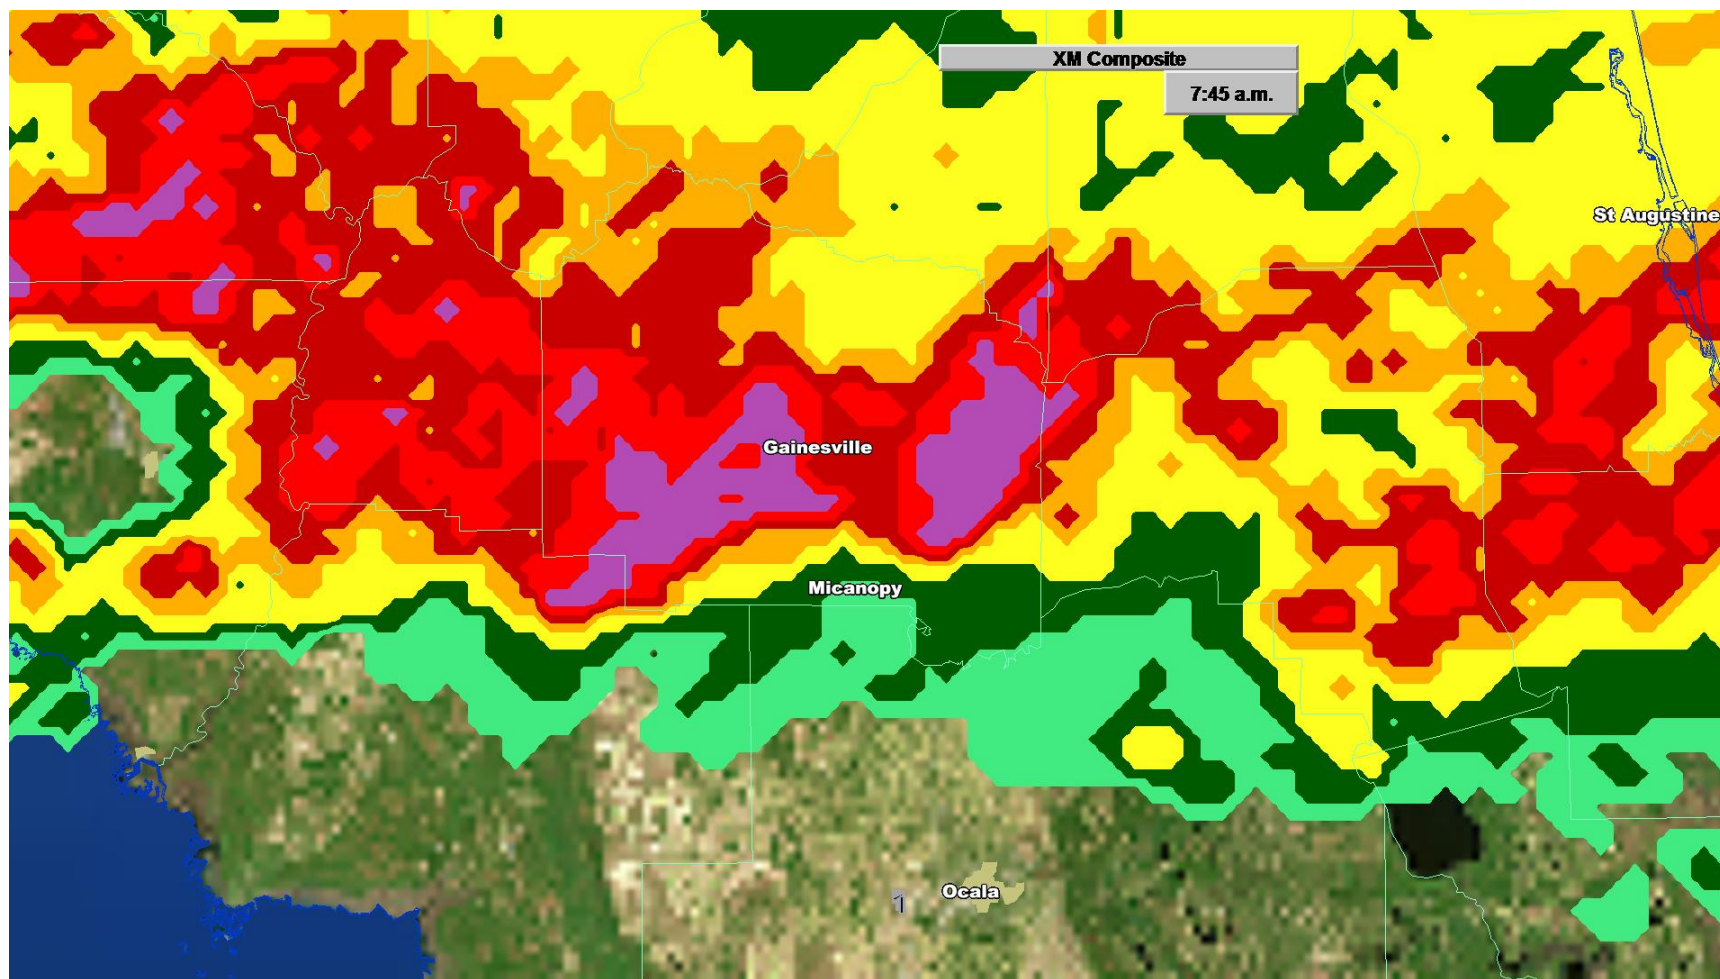

XM COMPOSITE 7:15AM CDT / 8:15 EDT

XM COMPOSITE 7:20AM CDT / 8:20 EDT

XM COMPOSITE 7:25AM CDT / 8:25 EDT

XM COMPOSITE 7:30AM CDT / 8:30 EDT

XM COMPOSITE 7:35AM CDT / 8:35 EDT

XM COMPOSITE 7:40AM CDT / 8:40 EDT

XM COMPOSITE 7:45AM CDT / 8:45 EDT

XM COMPOSITE 7:50AM CDT / 8:50 EDT

XM COMPOSITE 7:55AM CDT / 8:55 EDT

XM COMPOSITE 8:00AM CDT / 9:00 EDT

XM COMPOSITE 8:05AM CDT / 9:05 EDT

XM COMPOSITE 8:10AM CDT / 9:10 EDT