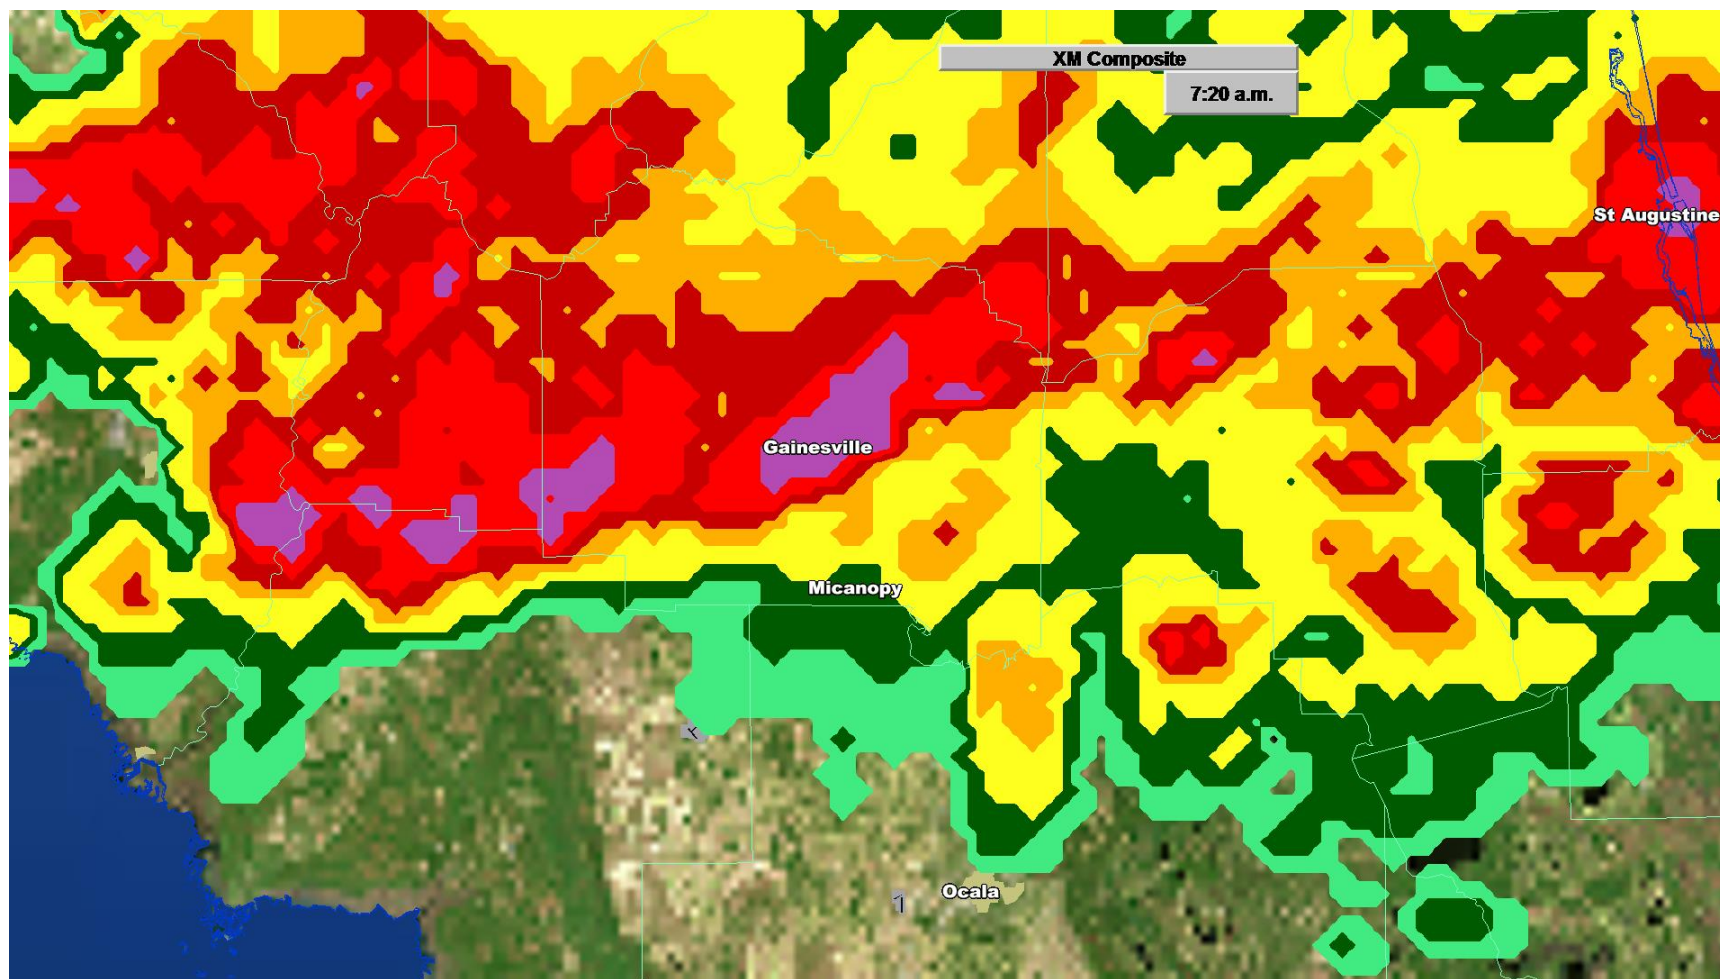

XM COMPOSITE 7:15AM CDT / 8:15 EDT

XM COMPOSITE 7:20AM CDT / 8:20 EDT

XM COMPOSITE 7:25AM CDT / 8:25 EDT

XM COMPOSITE 7:30AM CDT / 8:30 EDT

XM COMPOSITE 7:35AM CDT / 8:35 EDT

XM COMPOSITE 7:40AM CDT / 8:40 EDT

XM COMPOSITE 7:45AM CDT / 8:45 EDT

XM COMPOSITE 7:50AM CDT / 8:50 EDT

XM COMPOSITE 7:55AM CDT / 8:55 EDT

XM COMPOSITE 8:00AM CDT / 9:00 EDT

XM COMPOSITE 8:05AM CDT / 9:05 EDT

XM COMPOSITE 8:10AM CDT / 9:10 EDT