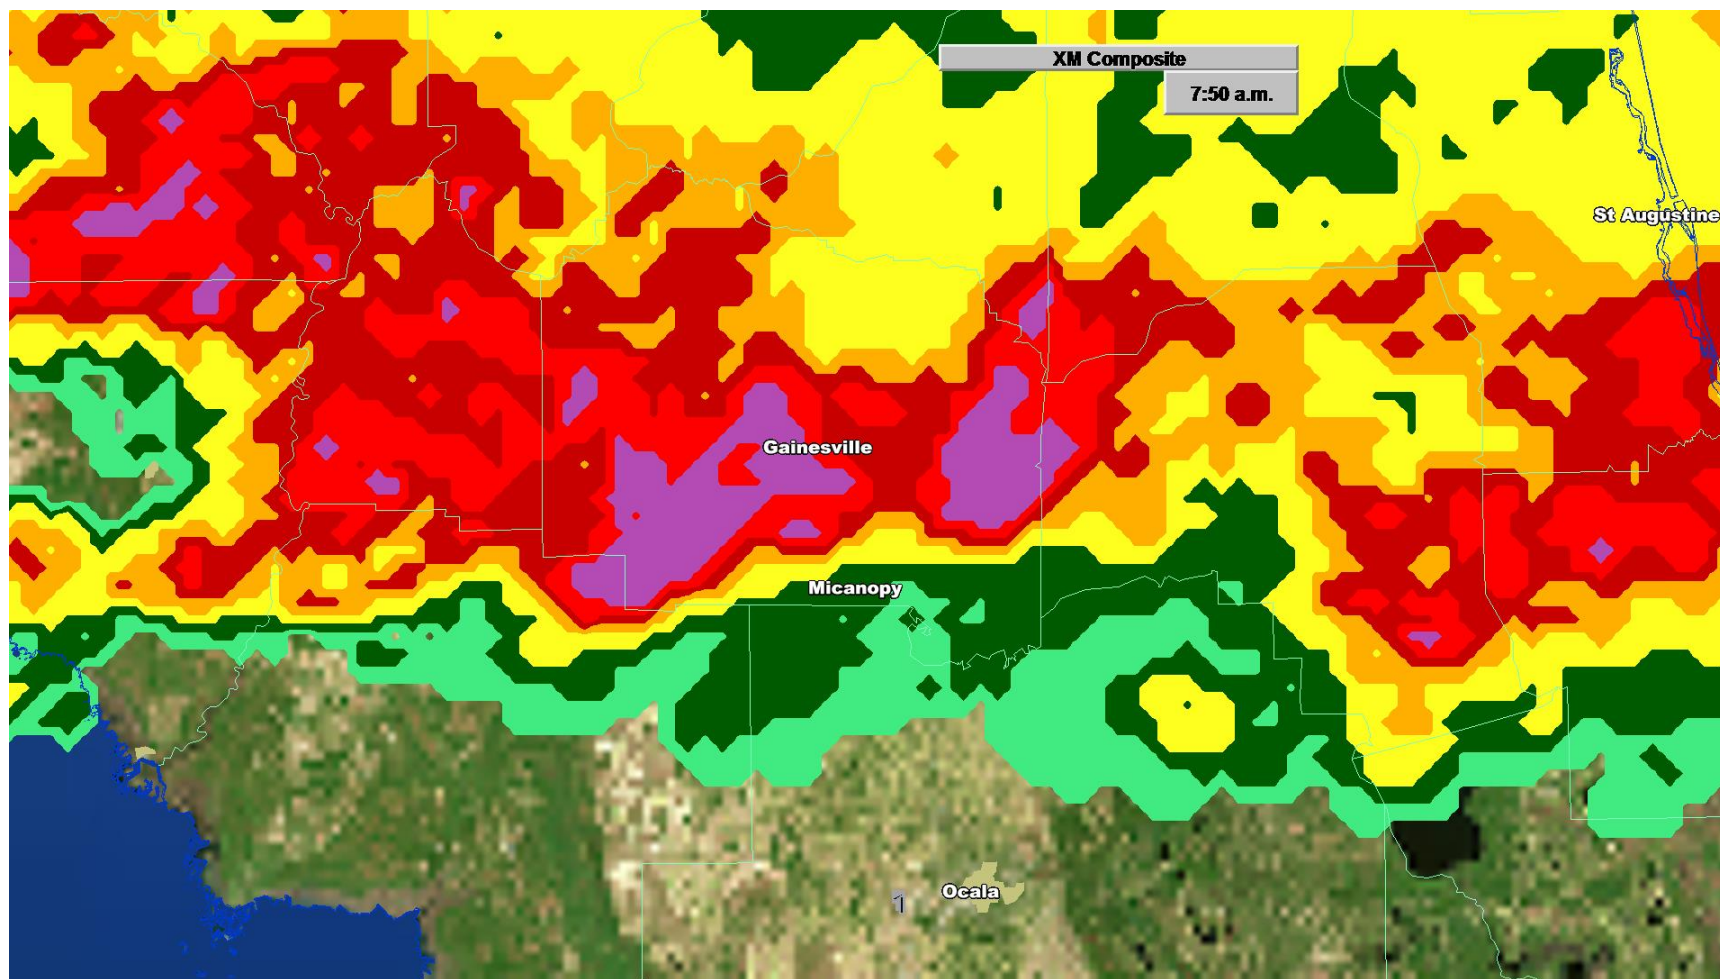

XM COMPOSITE 7:15AM CDT / 8:15 EDT

XM COMPOSITE 7:20AM CDT / 8:20 EDT

XM COMPOSITE 7:25AM CDT / 8:25 EDT

XM COMPOSITE 7:30AM CDT / 8:30 EDT

XM COMPOSITE 7:35AM CDT / 8:35 EDT

XM COMPOSITE 7:40AM CDT / 8:40 EDT

XM COMPOSITE 7:45AM CDT / 8:45 EDT

XM COMPOSITE 7:50AM CDT / 8:50 EDT

XM COMPOSITE 7:55AM CDT / 8:55 EDT

XM COMPOSITE 8:00AM CDT / 9:00 EDT

XM COMPOSITE 8:05AM CDT / 9:05 EDT

XM COMPOSITE 8:10AM CDT / 9:10 EDT