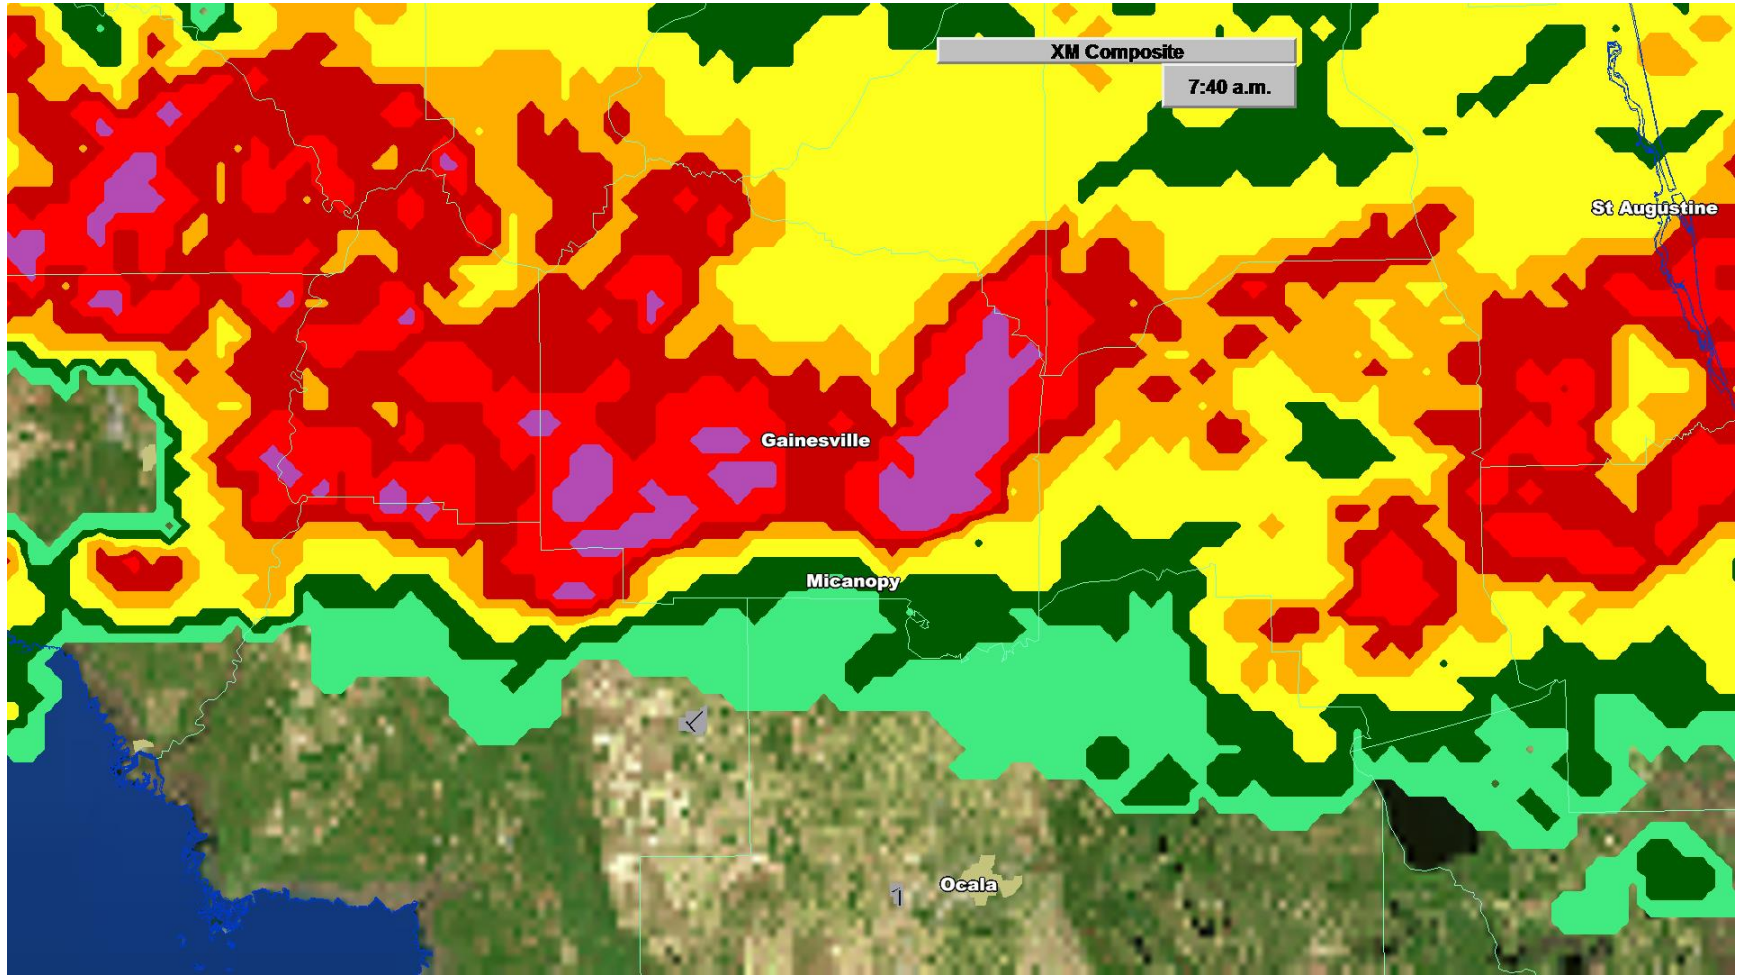

XM COMPOSITE 7:15AM CDT / 8:15 EDT

XM COMPOSITE 7:20AM CDT / 8:20 EDT

XM COMPOSITE 7:25AM CDT / 8:25 EDT

XM COMPOSITE 7:30AM CDT / 8:30 EDT

XM COMPOSITE 7:35AM CDT / 8:35 EDT

XM COMPOSITE 7:40AM CDT / 8:40 EDT

XM COMPOSITE 7:45AM CDT / 8:45 EDT

XM COMPOSITE 7:50AM CDT / 8:50 EDT

XM COMPOSITE 7:55AM CDT / 8:55 EDT

XM COMPOSITE 8:00AM CDT / 9:00 EDT

XM COMPOSITE 8:05AM CDT / 9:05 EDT

XM COMPOSITE 8:10AM CDT / 9:10 EDT