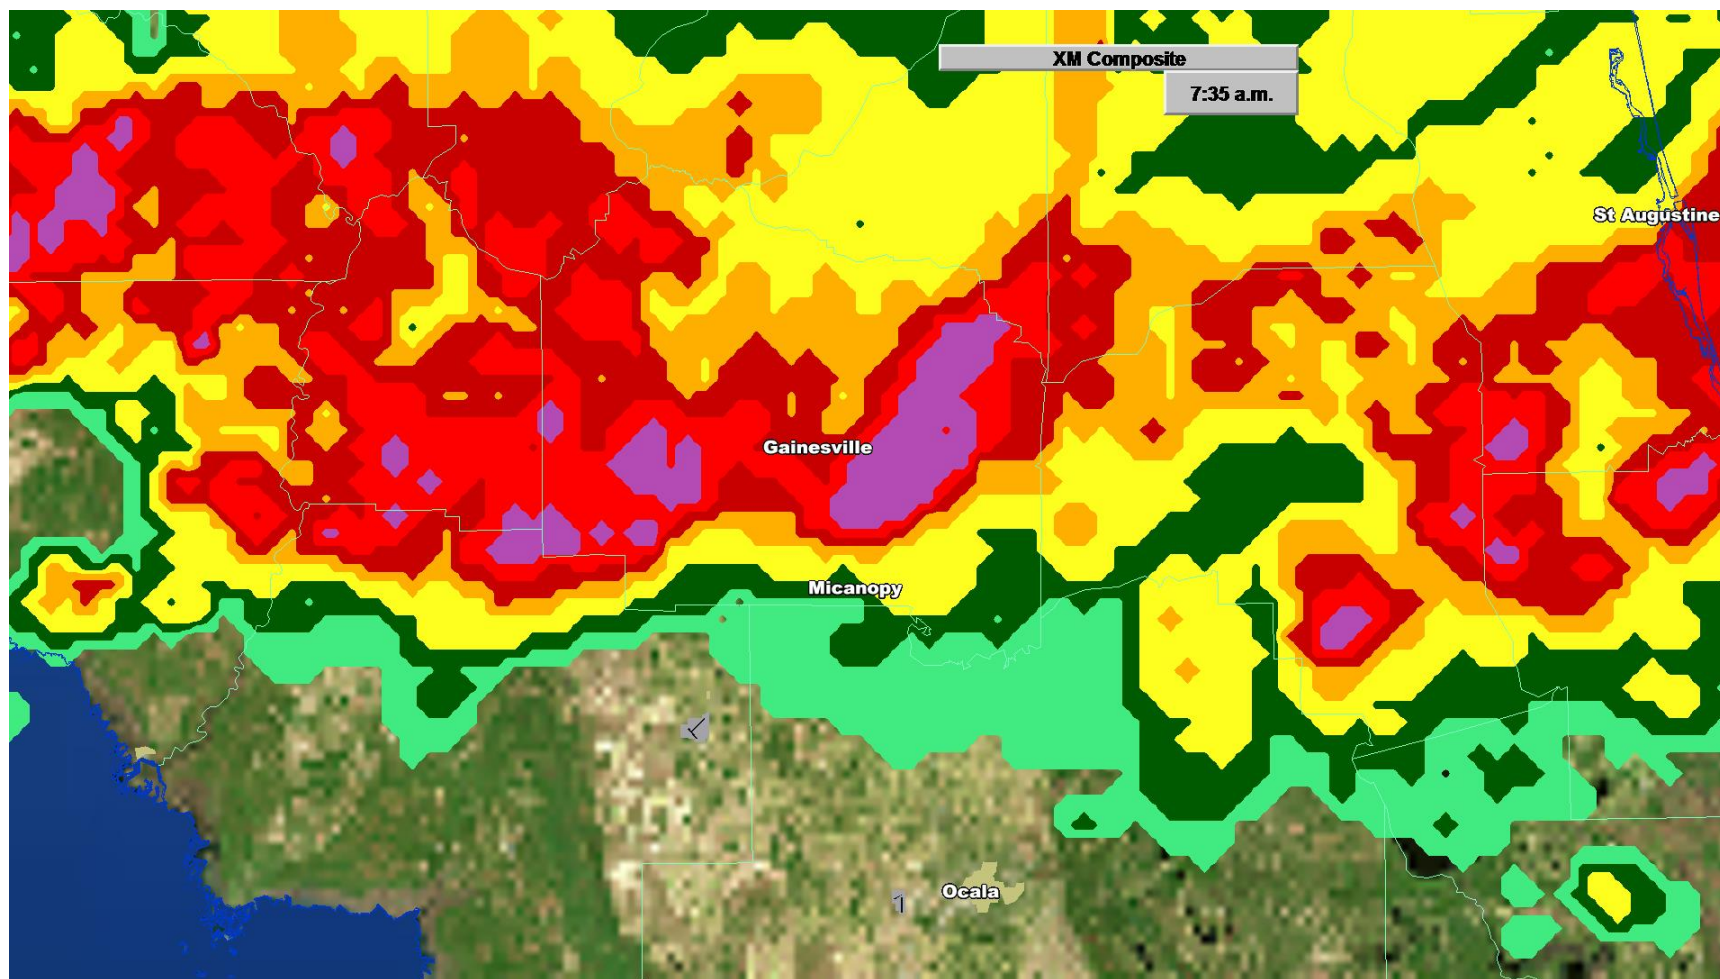

XM COMPOSITE 7:15AM CDT / 8:15 EDT

XM COMPOSITE 7:20AM CDT / 8:20 EDT

XM COMPOSITE 7:25AM CDT / 8:25 EDT

XM COMPOSITE 7:30AM CDT / 8:30 EDT

XM COMPOSITE 7:35AM CDT / 8:35 EDT

XM COMPOSITE 7:40AM CDT / 8:40 EDT

XM COMPOSITE 7:45AM CDT / 8:45 EDT

XM COMPOSITE 7:50AM CDT / 8:50 EDT

XM COMPOSITE 7:55AM CDT / 8:55 EDT

XM COMPOSITE 8:00AM CDT / 9:00 EDT

XM COMPOSITE 8:05AM CDT / 9:05 EDT

XM COMPOSITE 8:10AM CDT / 9:10 EDT