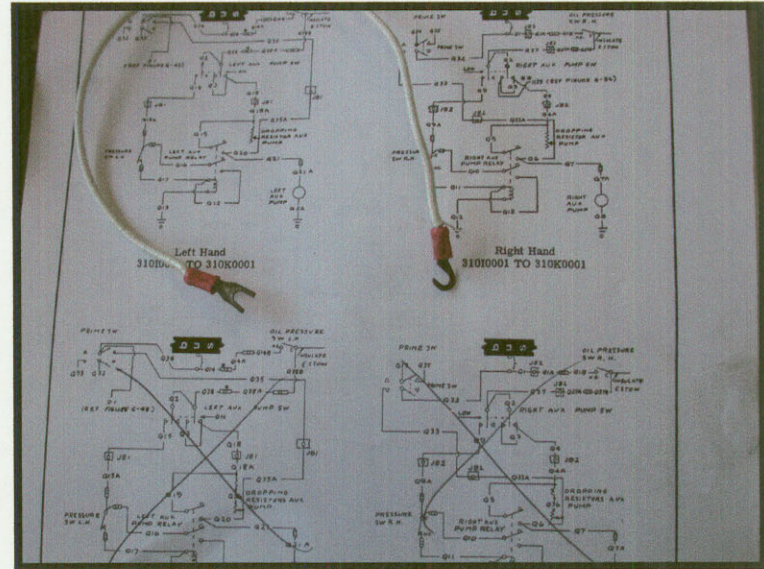

BAUK-216  
Left boost pump relay

BAUK-217  
Left engine beam

BAUK-218  
Fuel boost pump switches in panel

BAUK-219  
Left fuel boost pump switch

BAUK-220  
Left auxiliary fuel boost pump switch

BAUK-221  
Jumper wire found between auxiliary fuel boost pump switches

BAUK-222  
Left auxiliary fuel boost pump switch

BAUK-223  
Left engine nacelle

BAUK-224  
Left engine nacelle

BAUK-225  
Left engine nacelle

BAUK-226  
Left engine nacelle

BAUK-227  
Right engine nacelle

BAUK-228  
Right engine nacelle