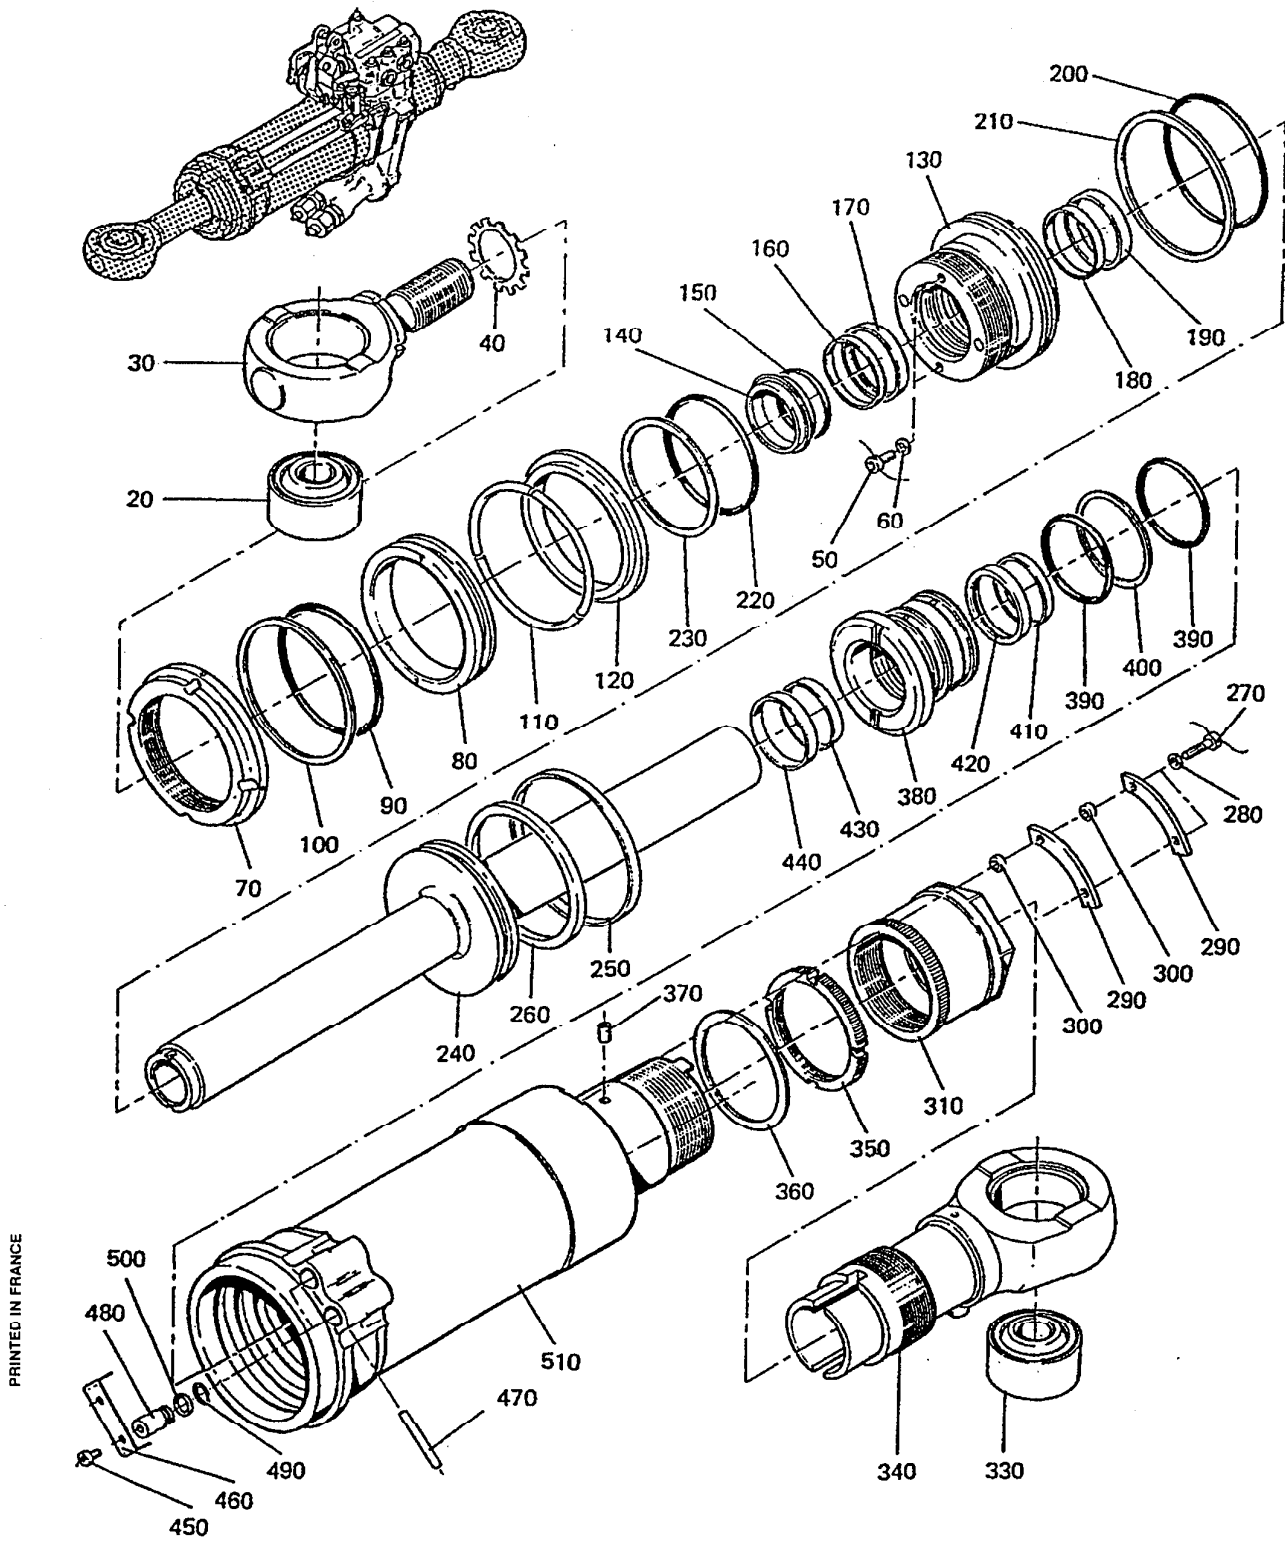

APPENDIX C

RUDDER SERVO CONTROL ILLUSTRATED PARTS LIST

LUCAS AEROSPACE
COMPONENT MAINTENANCE MANUAL
31042

PRINTED IN FRANCE

Rudder servo control
 Figure 1

27-21-17

Page 1001-0
 FEB 27/98

LUCAS AEROSPACE
COMPONENT MAINTENANCE MANUAL
31042

Lever, assy
Figure 2

27-21-17

Page 1002-0
FEB 27/98

TRW AERONAUTICAL SYSTEMS
 COMPONENT MAINTENANCE MANUAL
 31042

PRINTED IN FRANCE

Distribution, assy
 Figure 3

27-21-17

TRW AERONAUTICAL SYSTEMS
COMPONENT MAINTENANCE MANUAL
31042

Jack, assy
Figure 4

27-21-17

TRW AERONAUTICAL SYSTEMS
COMPONENT MAINTENANCE MANUAL
31042

Support and filters, assy
Figure 5

PRINTED IN FRANCE

27-21-17

Page 1005-0
FEB 27/98