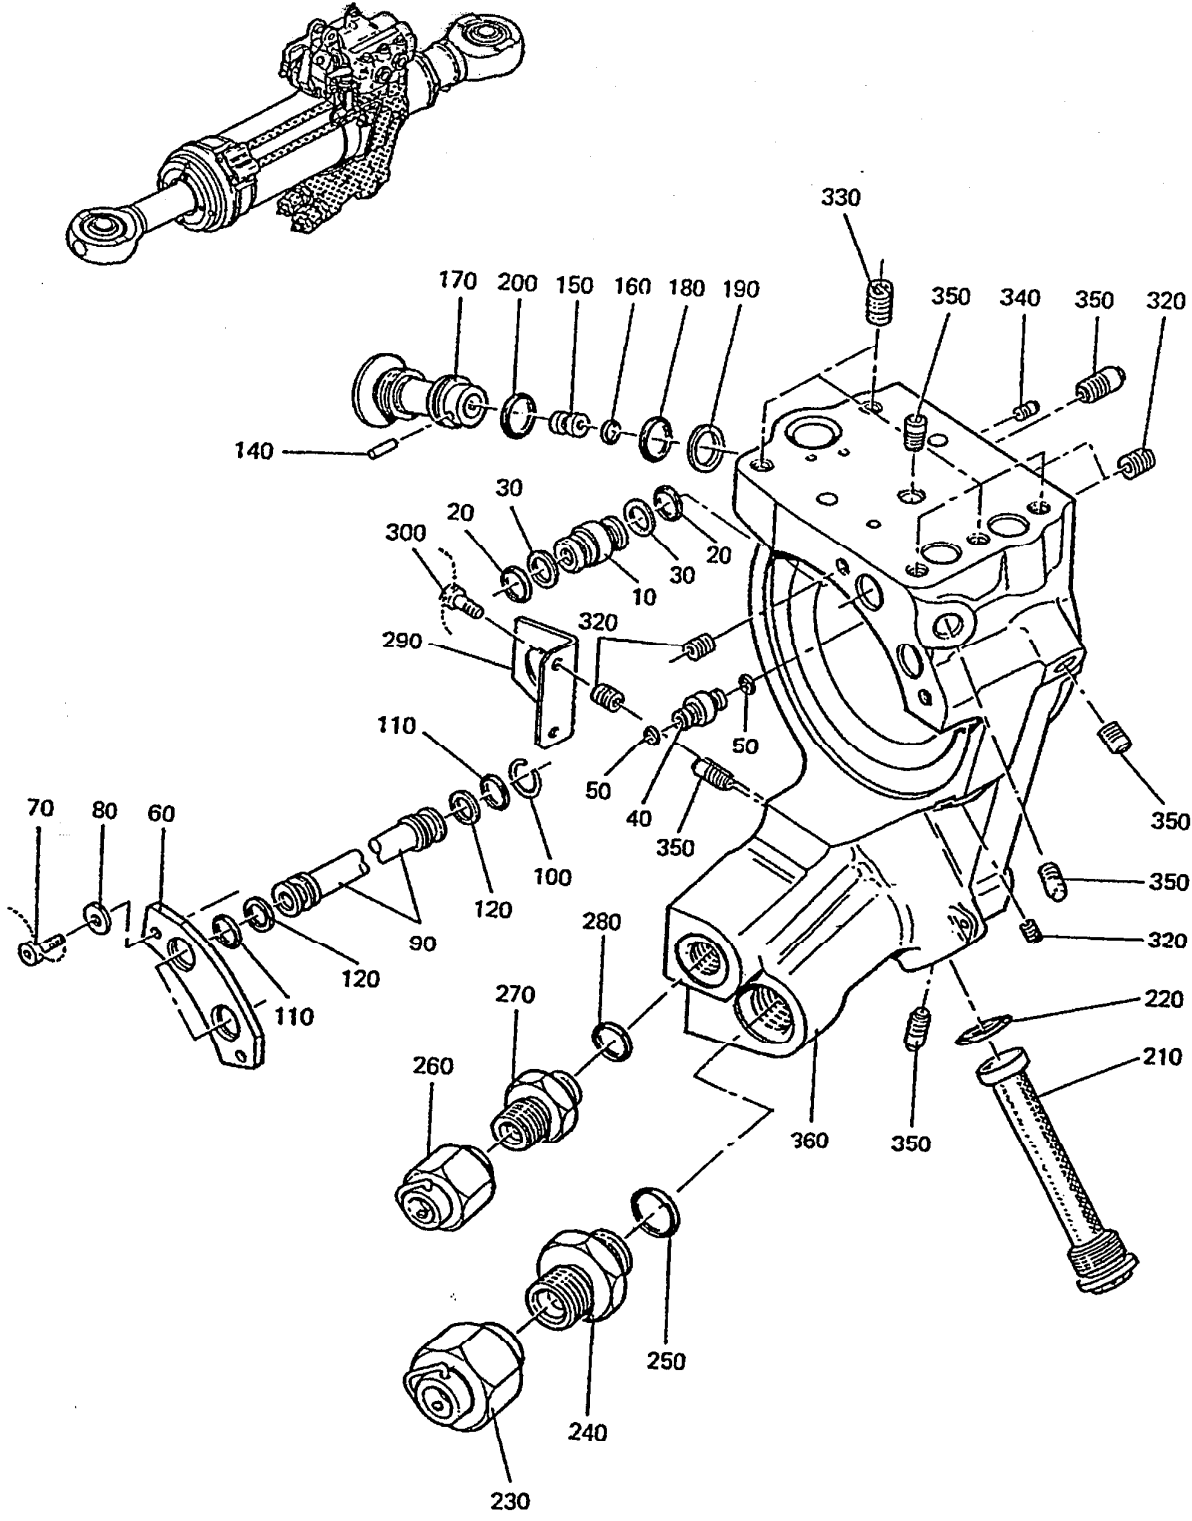

APPENDIX C

RUDDER SERVO CONTROL ILLUSTRATED PARTS LIST

LUCAS AEROSPACE
COMPONENT MAINTENANCE MANUAL
31042

PRINTED IN FRANCE

Rudder servo control
 Figure 1

27-21-17

Page 1001-0
 FEB 27/98

LUCAS AEROSPACE
COMPONENT MAINTENANCE MANUAL
31042

Lever, assy
Figure 2

27-21-17

Page 1002-0
FEB 27/98

TRW AERONAUTICAL SYSTEMS
 COMPONENT MAINTENANCE MANUAL
 31042

PRINTED IN FRANCE

Distribution, assy
 Figure 3

27-21-17

TRW AERONAUTICAL SYSTEMS
COMPONENT MAINTENANCE MANUAL
31042

Jack, assy
Figure 4

27-21-17

TRW AERONAUTICAL SYSTEMS
COMPONENT MAINTENANCE MANUAL
31042

Support and filters, assy
Figure 5

PRINTED IN FRANCE

27-21-17

Page 1005-0
FEB 27/98