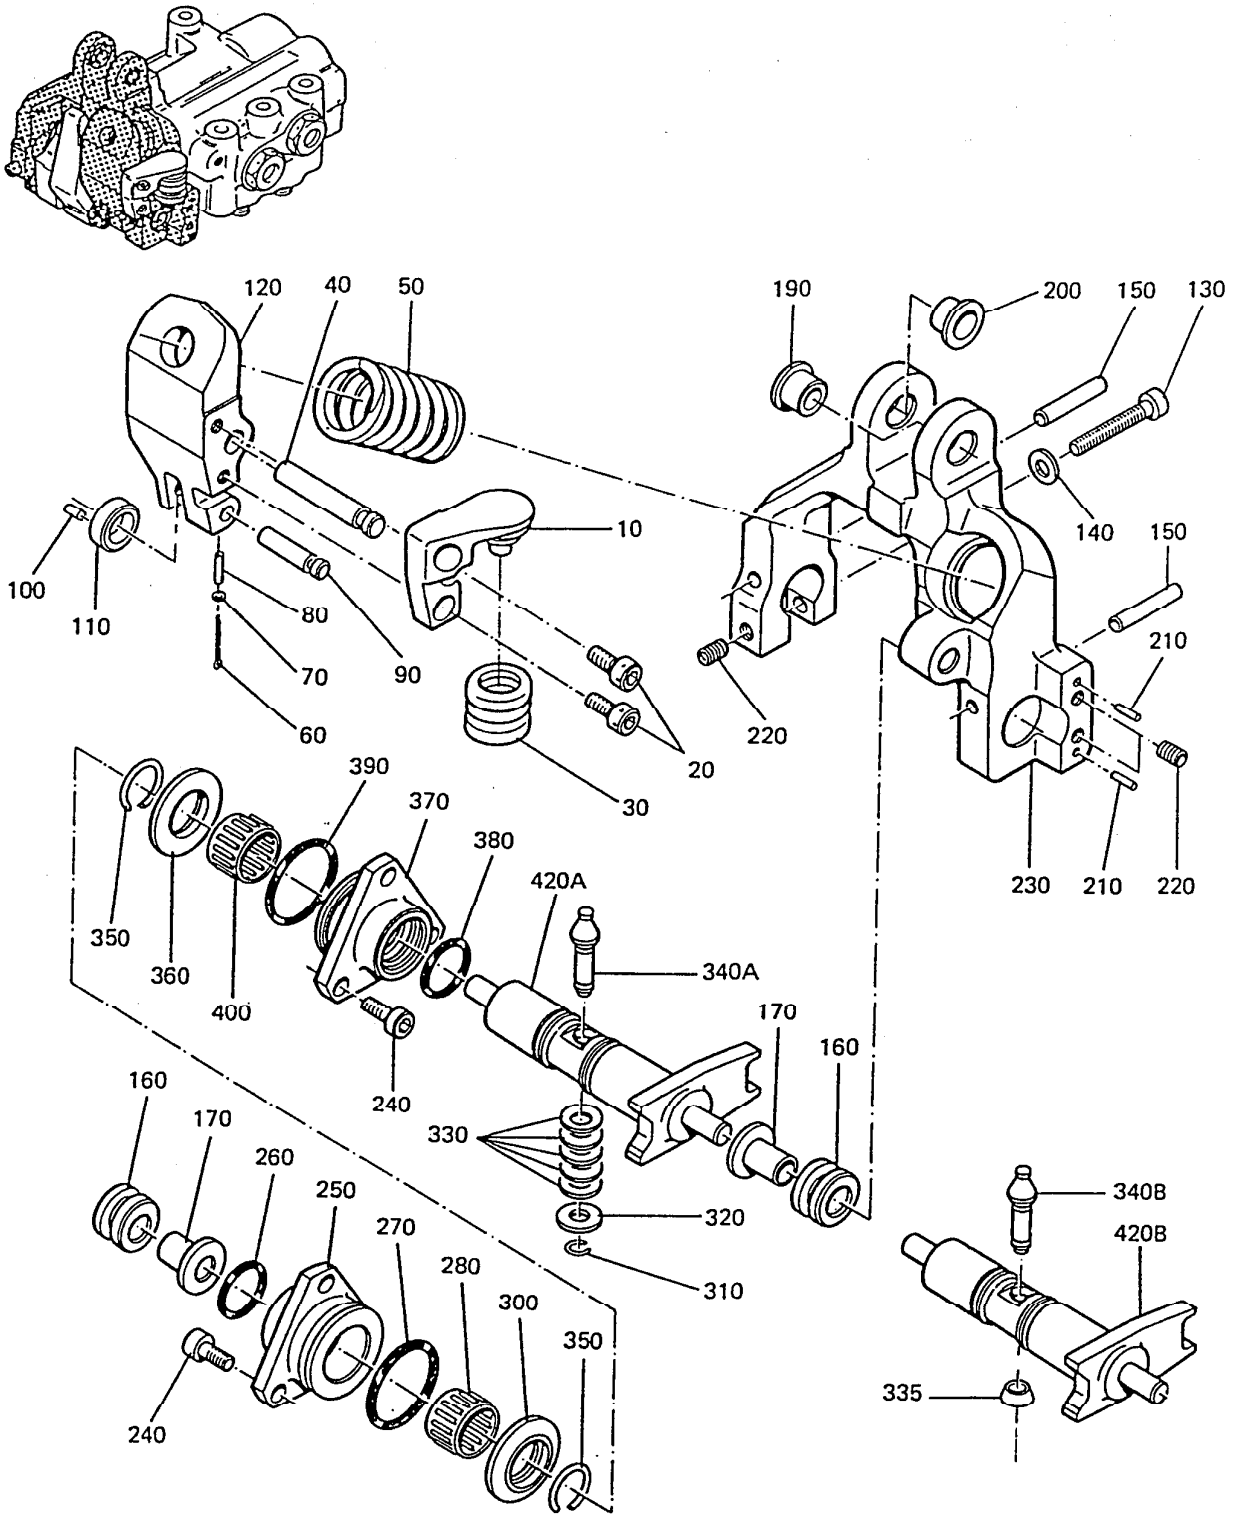

APPENDIX C

RUDDER SERVO CONTROL ILLUSTRATED PARTS LIST

LUCAS AEROSPACE
COMPONENT MAINTENANCE MANUAL
31042

PRINTED IN FRANCE

Rudder servo control
 Figure 1

27-21-17

Page 1001-0
 FEB 27/98

LUCAS AEROSPACE
COMPONENT MAINTENANCE MANUAL
31042

Lever, assy
Figure 2

27-21-17

Page 1002-0
FEB 27/98

TRW AERONAUTICAL SYSTEMS
 COMPONENT MAINTENANCE MANUAL
 31042

PRINTED IN FRANCE

Distribution, assy
 Figure 3

27-21-17

TRW AERONAUTICAL SYSTEMS
COMPONENT MAINTENANCE MANUAL
31042

Jack, assy
Figure 4

27-21-17

TRW AERONAUTICAL SYSTEMS
COMPONENT MAINTENANCE MANUAL
31042

Support and filters, assy
Figure 5

PRINTED IN FRANCE

27-21-17

Page 1005-0
FEB 27/98