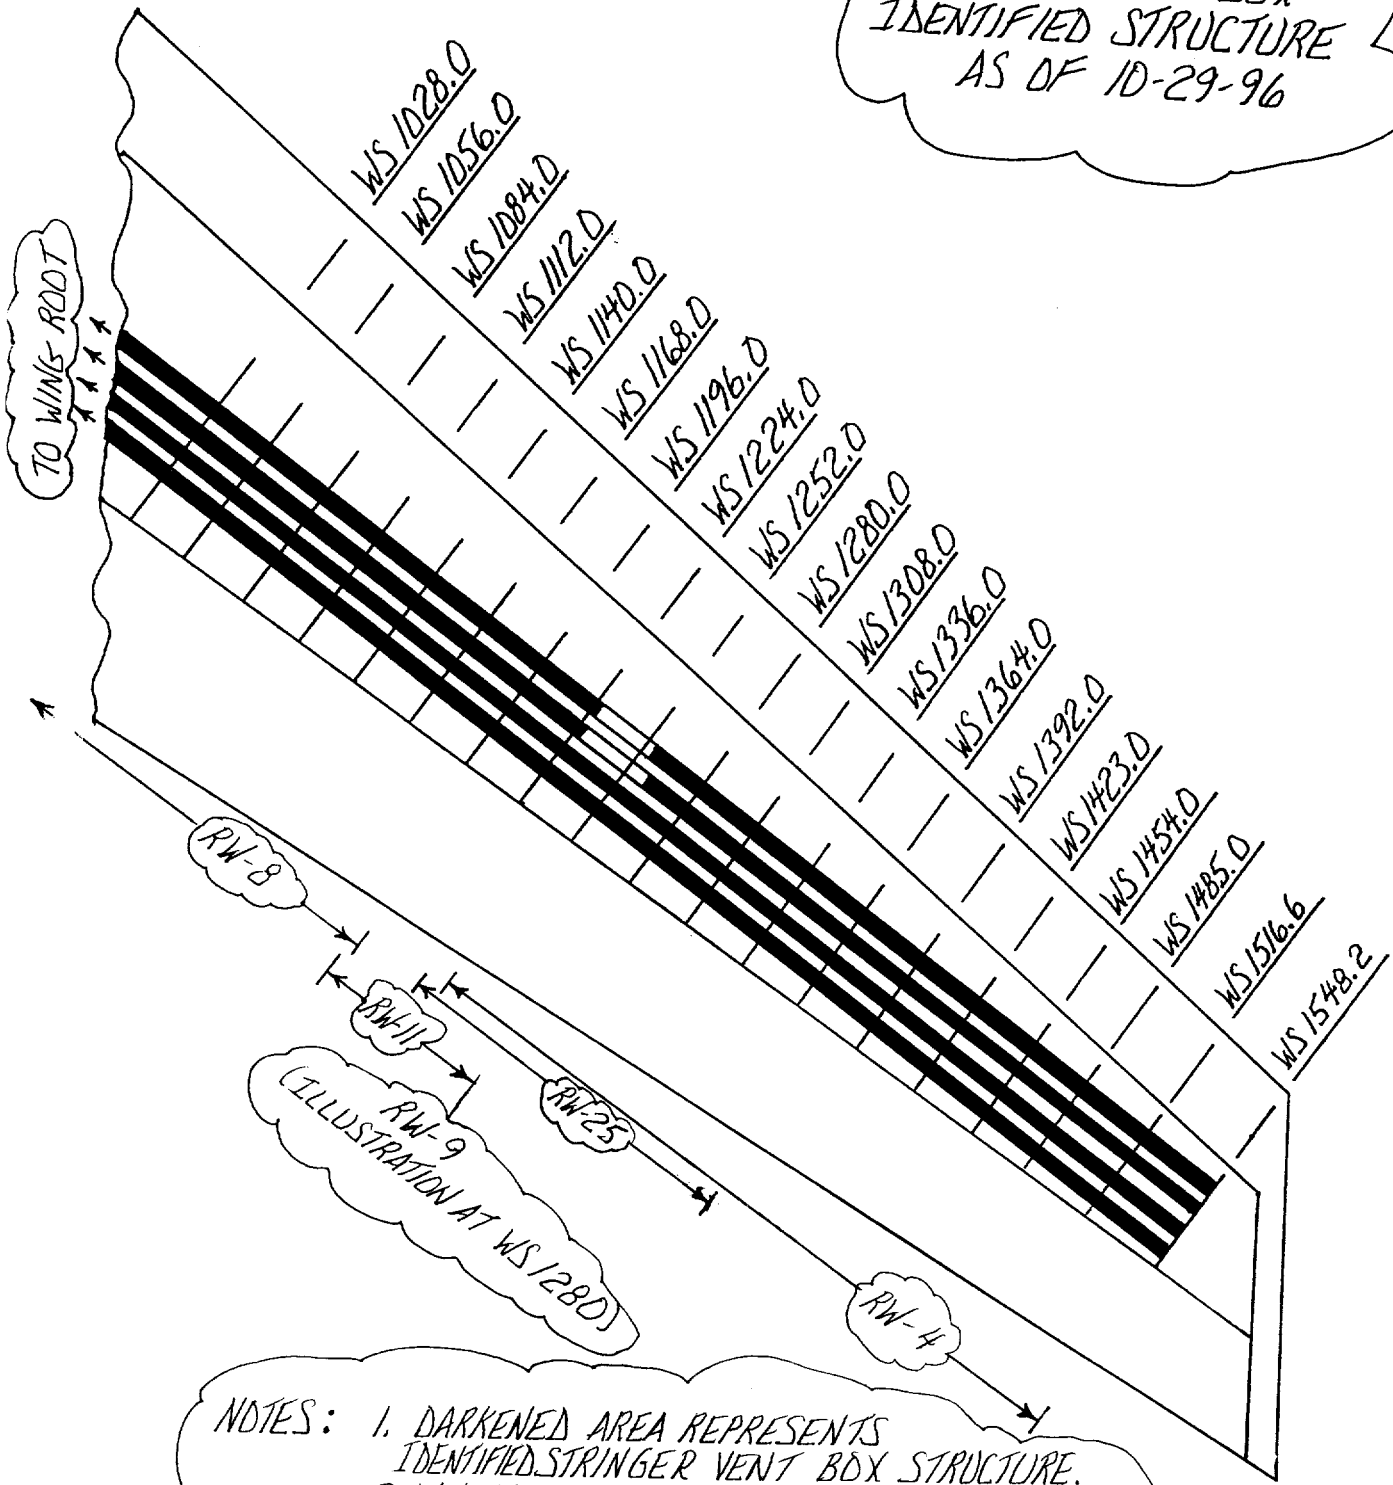

RIGHT WING  
 STRINGER VENT BOX  
 IDENTIFIED STRUCTURE  
 AS OF 10-29-96

- NOTES:
1. DARKENED AREA REPRESENTS IDENTIFIED STRINGER VENT BOX STRUCTURE.
  2. WHITE AREA REPRESENTS UNIDENTIFIED STRINGER VENT BOX STRUCTURE.
  3. SEE CENTERBOX FOR IDENTIFICATION OF WING ROOT AREA STRINGER VENT BOX STRUCTURE.

TWA - D. J. REPULLO  
 10-30-96