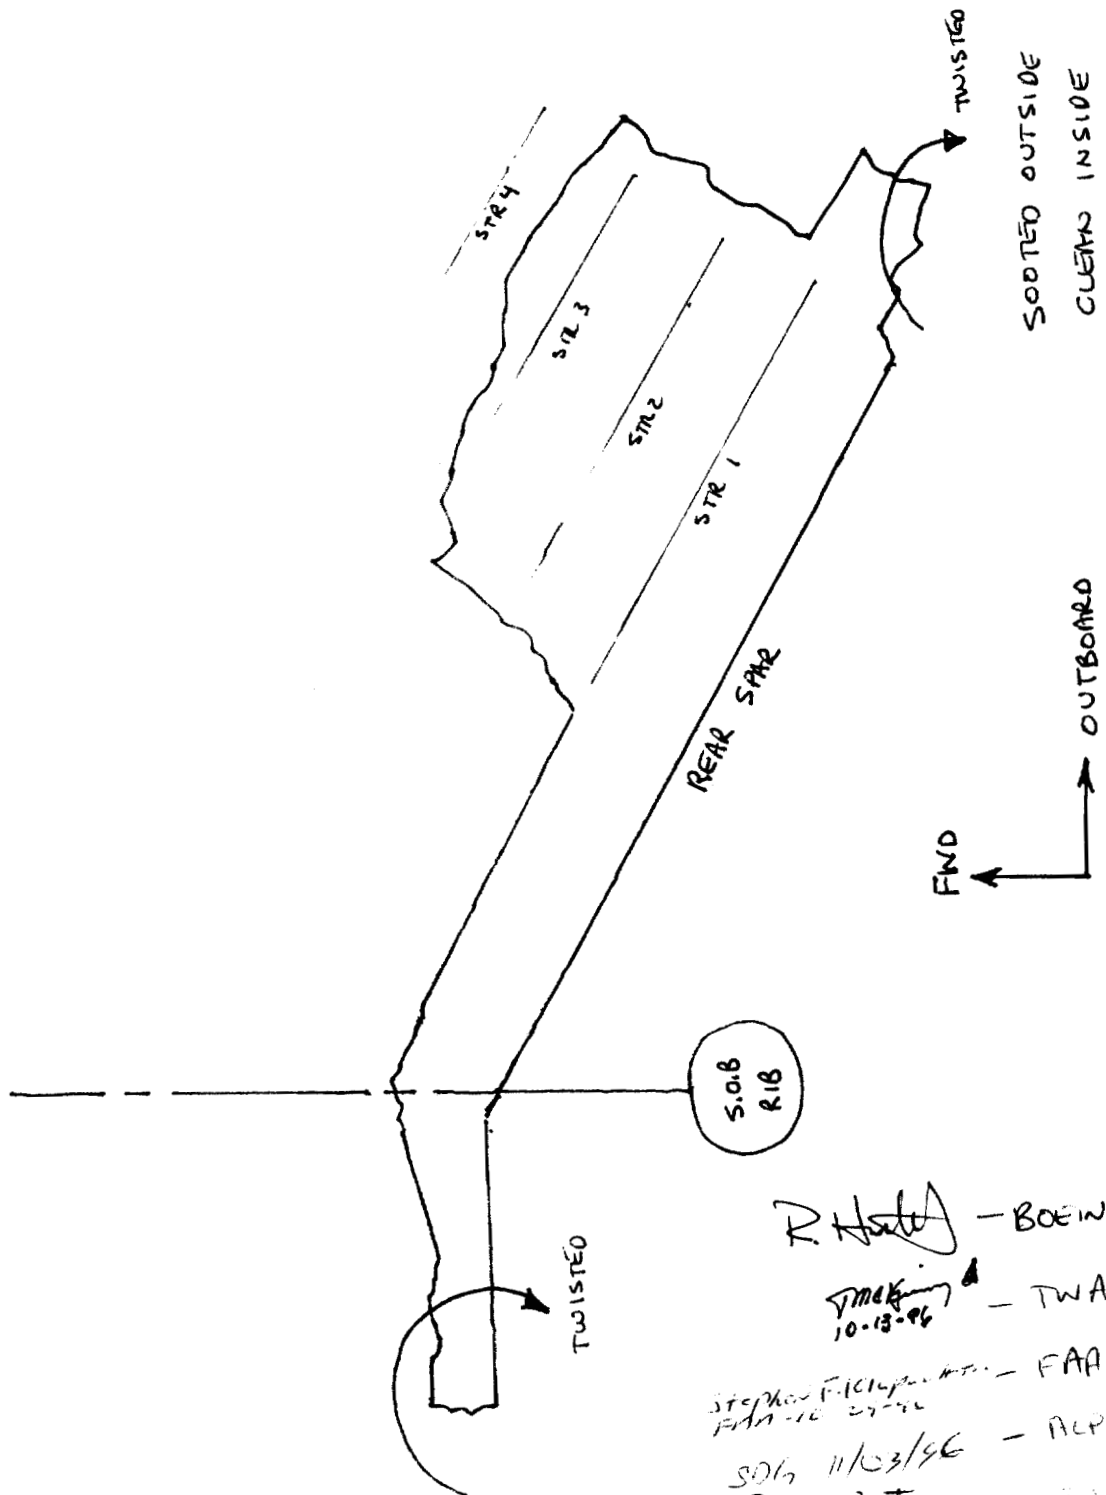

RW-6

R/A WING LOWER SURFACE

C-256 GREEN DEBRIS AREA

REFER FIRE AND EXPLOSION GROUP NOTES FOR FIRE DAMAGE

- R. H. [Signature] - BOEING
- D. M. [Signature] 10-13-96 - TWA
- Stephen F. [Signature] - FAA
- SDG 11/03/96 - ALPA
- Dennis [Signature] 11-26-96 - TAM