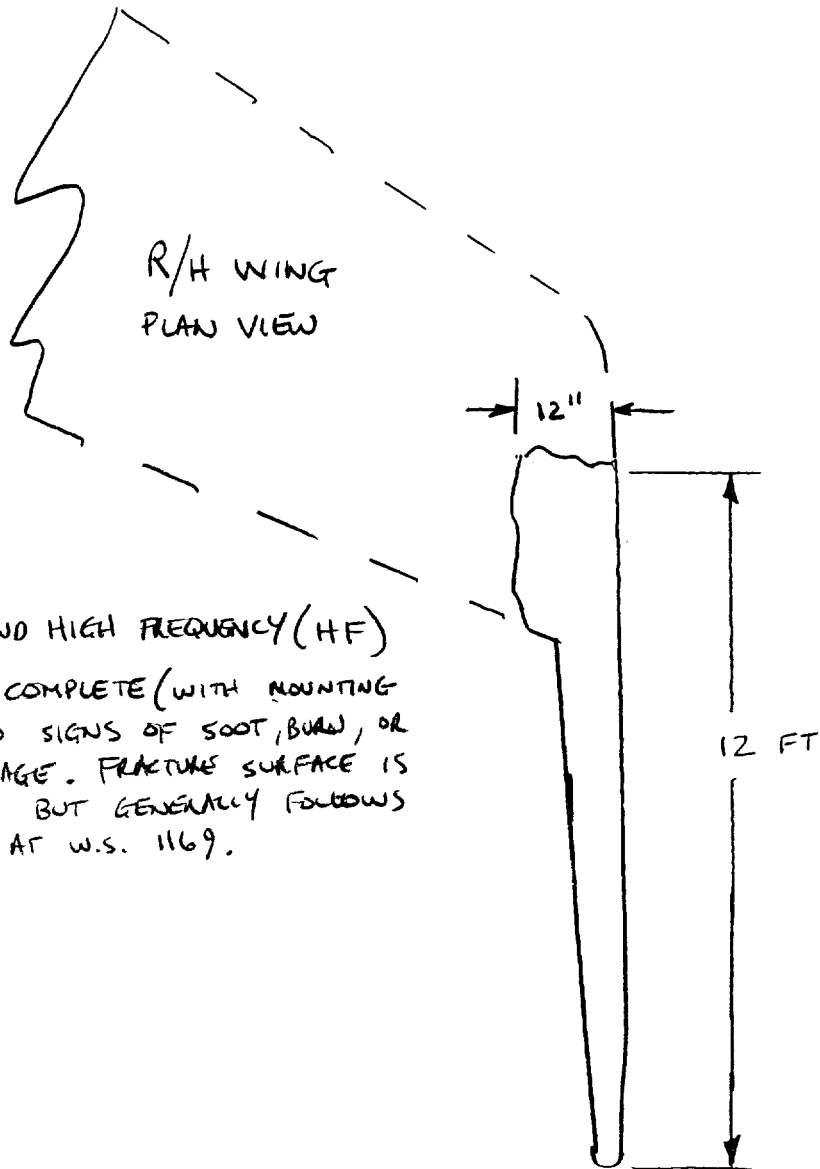

R/H WING OUTBOARD TIP

HF ANTENNA ASSEMBLY

GREEN TAG Z3007

RIGHT HAND HIGH FREQUENCY (HF)
 ASSY IS COMPLETE (WITH MOUNTING
 WIRE). NO SIGNS OF SOOT, BURST, OR
 FIRE DAMAGE. FRACTURE SURFACE IS
 IRREGULAR BUT GENERALLY FOLLOWS
 THE RIB AT W.S. 1169.