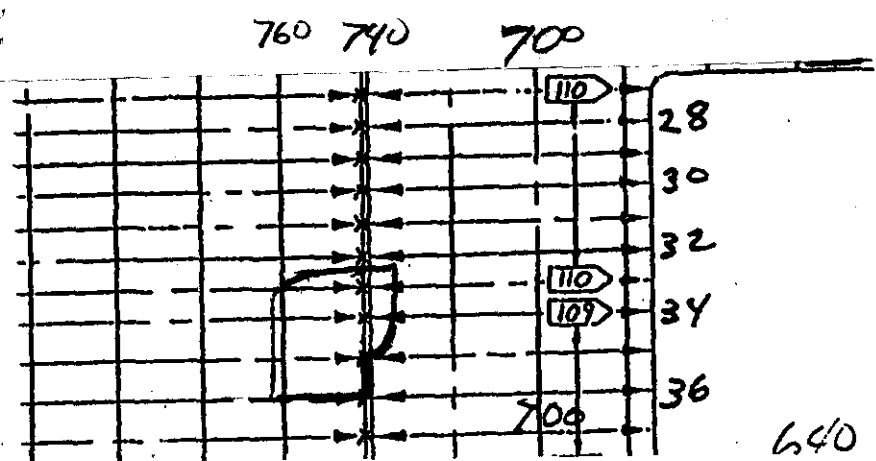

Time
10/11/96

Tom
400hms
FAA 10-11-96

Dennis Santiago 10/14/96
IAM

Benny
8/12